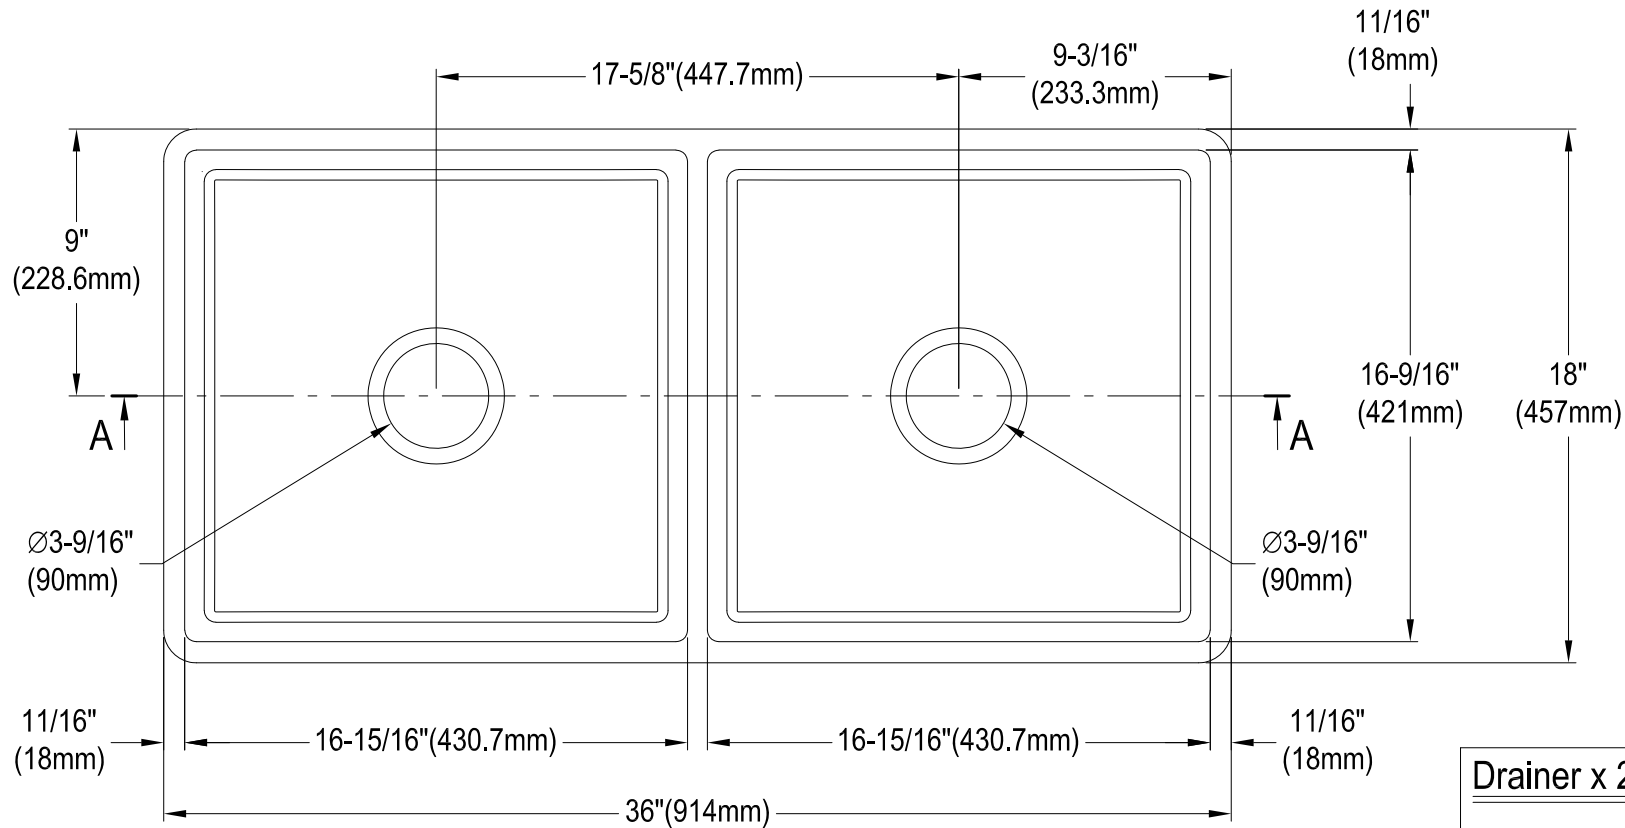

GPFA361810BCD

Solid Surface White Stone Farmhouse Double Bowl Kitchen Sink

Section A-A