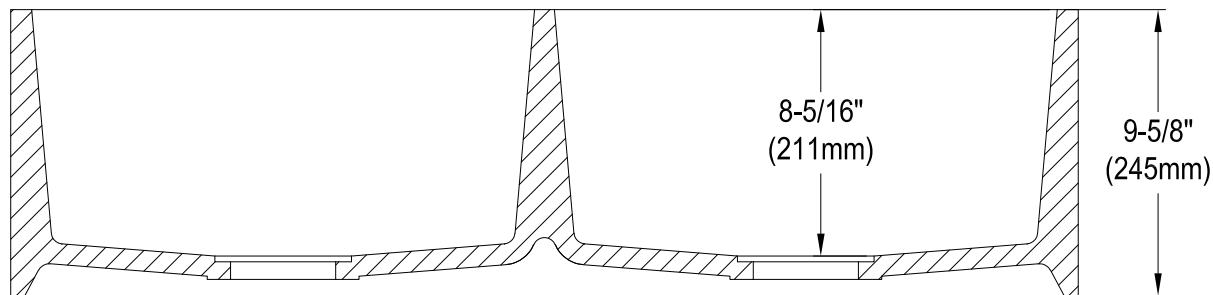

GPFA361810BCD

Solid Surface White Stone Farmhouse Double Bowl Kitchen Sink

Section A-A