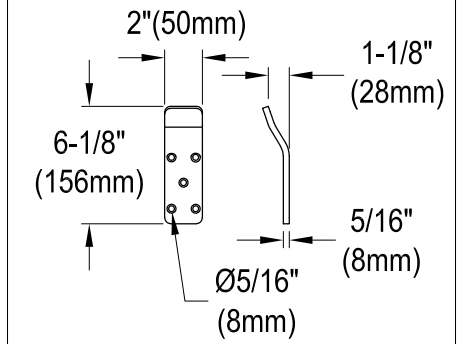

GPKWS241917

Ceramic Wall Mount Utility Sink

Sink Back View

Support Bracket (2 pcs)

Drain Hole Size Scale 2:1