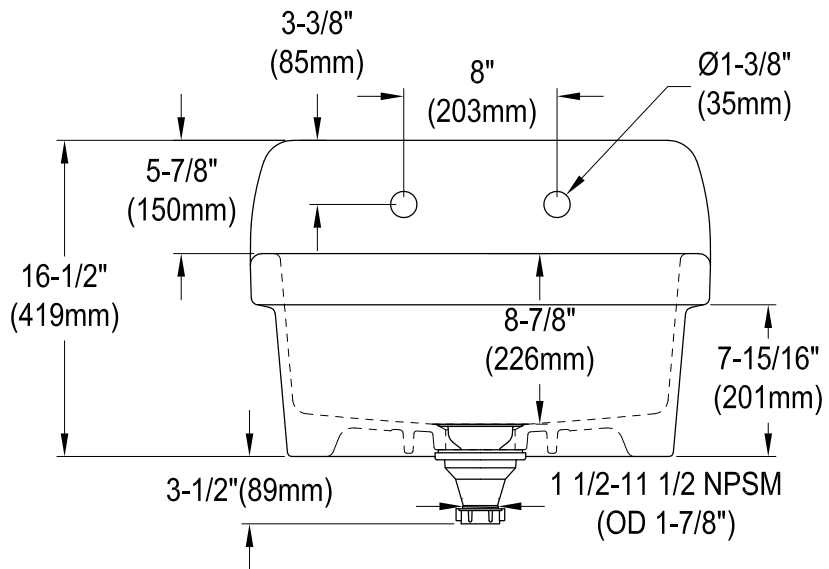

GPKWS241917

Ceramic Wall Mount Utility Sink

Sink Back View

Support Bracket (2 pcs)

Drain Hole Size Scale 2:1