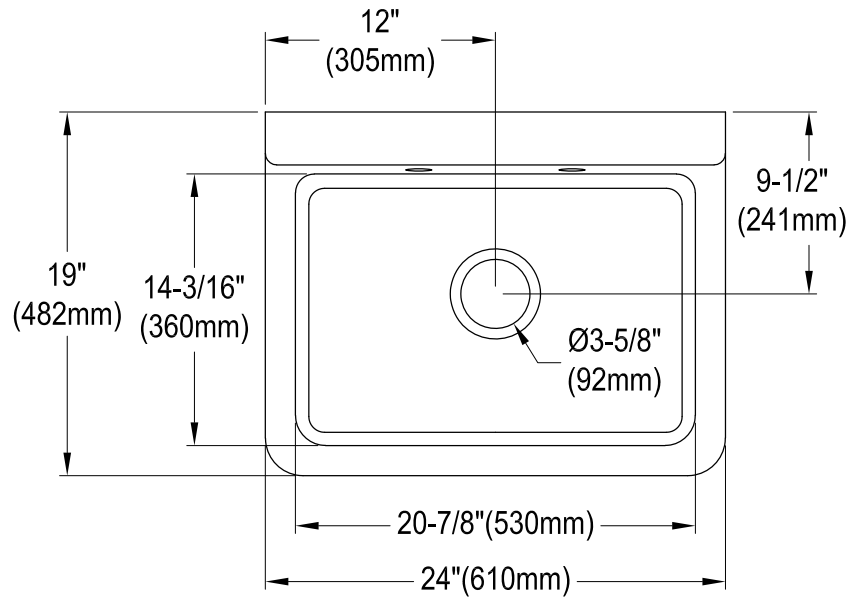

GPKWS241917

Ceramic Wall Mount Utility Sink

Sink Back View

Support Bracket (2 pcs)

Drain Hole Size Scale 2:1