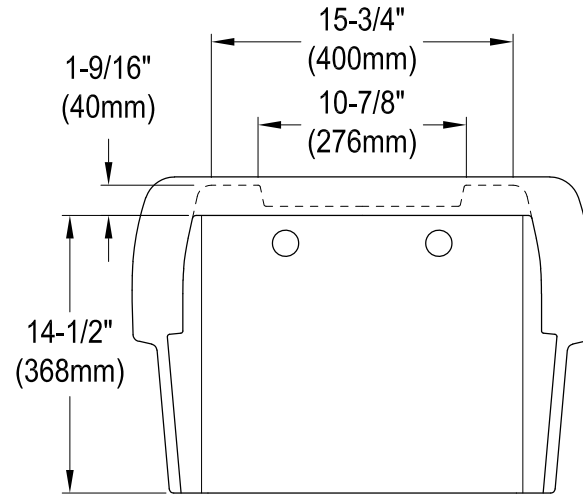

GPKWS241917

Ceramic Wall Mount Utility Sink

Sink Back View

Support Bracket (2 pcs)

Drain Hole Size Scale 2:1