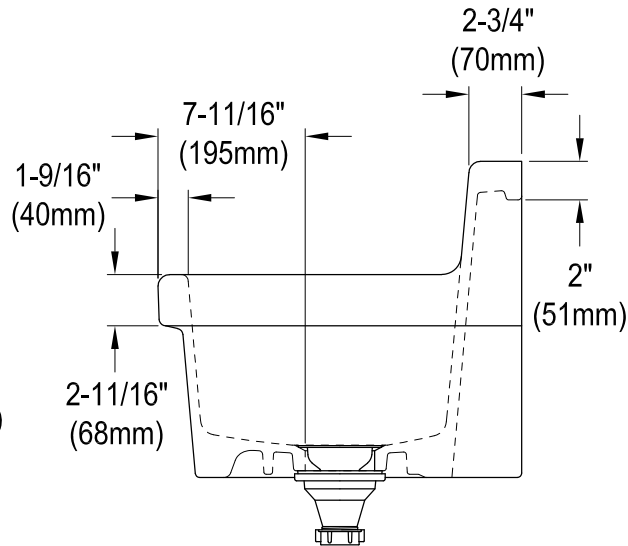

GPKWS241917

Ceramic Wall Mount Utility Sink

Sink Back View

Support Bracket (2 pcs)

Drain Hole Size Scale 2:1