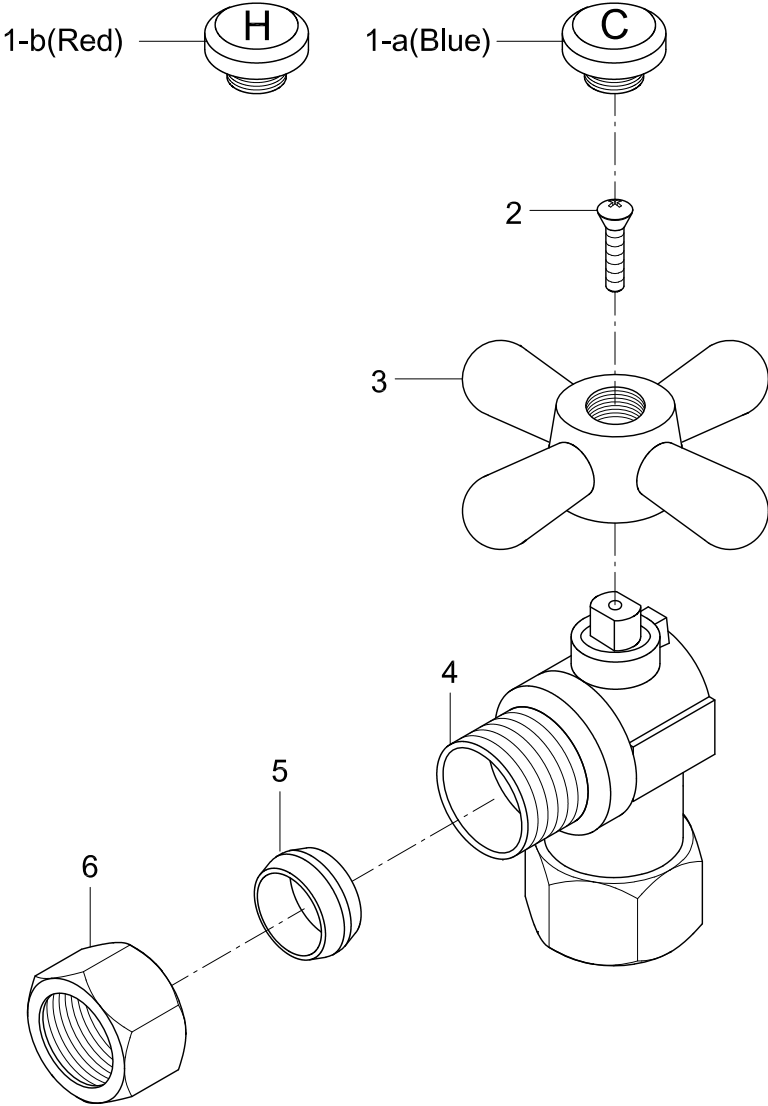

CC43100,1,2,3,5,6,7,8X

Quarter Turn Valves, 1/2" FIP x 3/8" O.D. Comp

CB38300MB, 1, 2, 3, 5, 6, 7, 8

3/8" Bullnose Lavatory Supply Tube

CC2120MB, 1,2,3,5,6,7,8

1-1/2" O.D. P-Trap With Decor Flange

K150F0,1,2,3,5,6,7,8,6PN

Flange