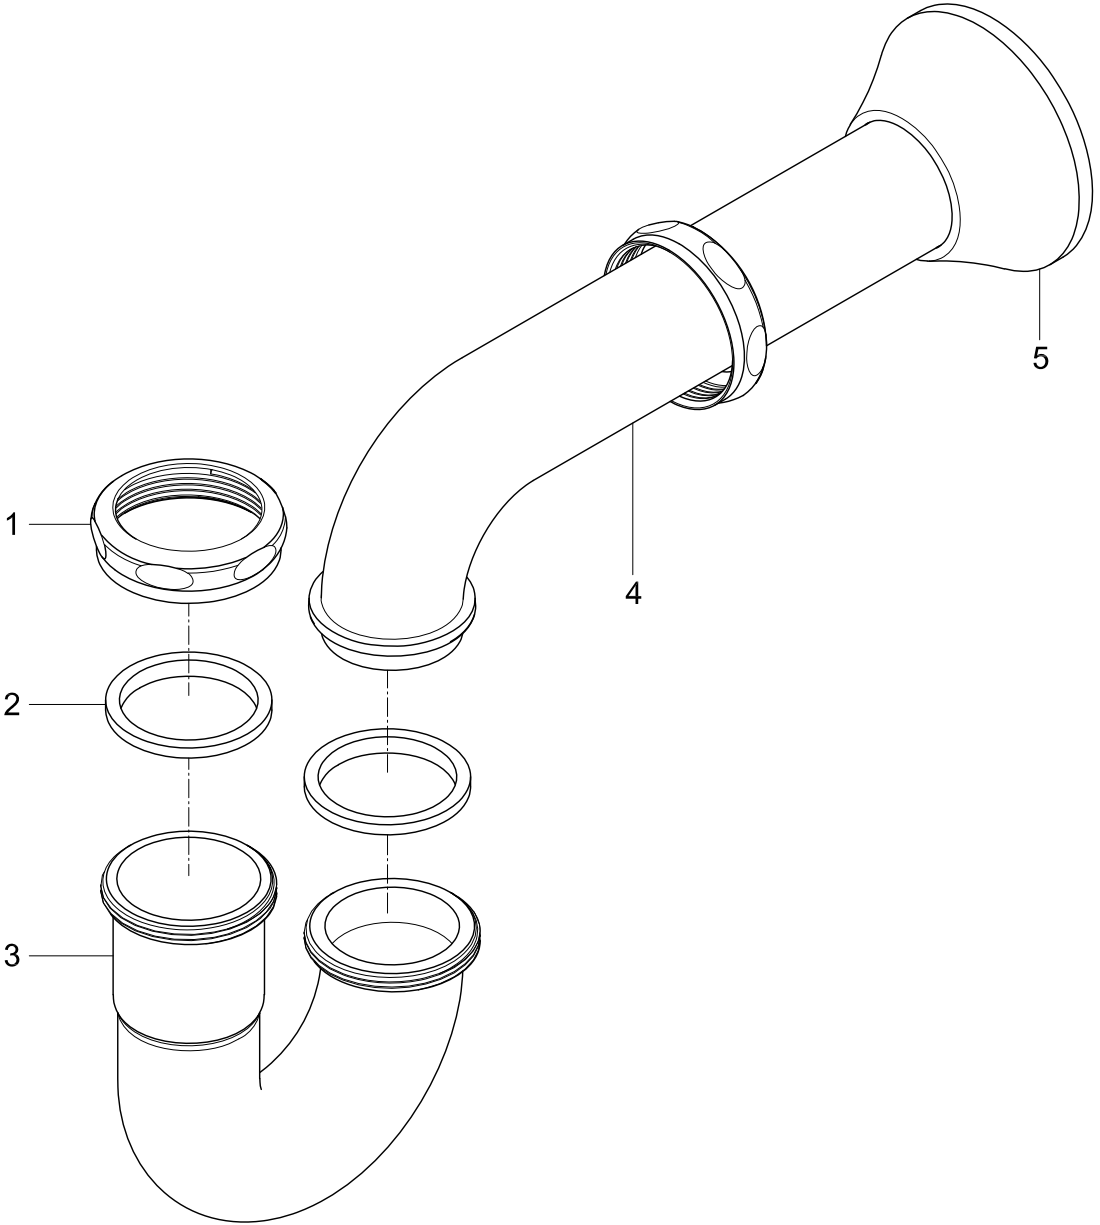

CC43100,1,2,3,5,6,7,8X

Quarter Turn Valves, 1/2" FIP x 3/8" O.D. Comp

CB38300MB, 1, 2, 3, 5, 6, 7, 8

3/8" Bullnose Lavatory Supply Tube

CC2120MB, 1,2,3,5,6,7,8

1-1/2" O.D. P-Trap With Decor Flange

K150F0,1,2,3,5,6,7,8,6PN

Flange