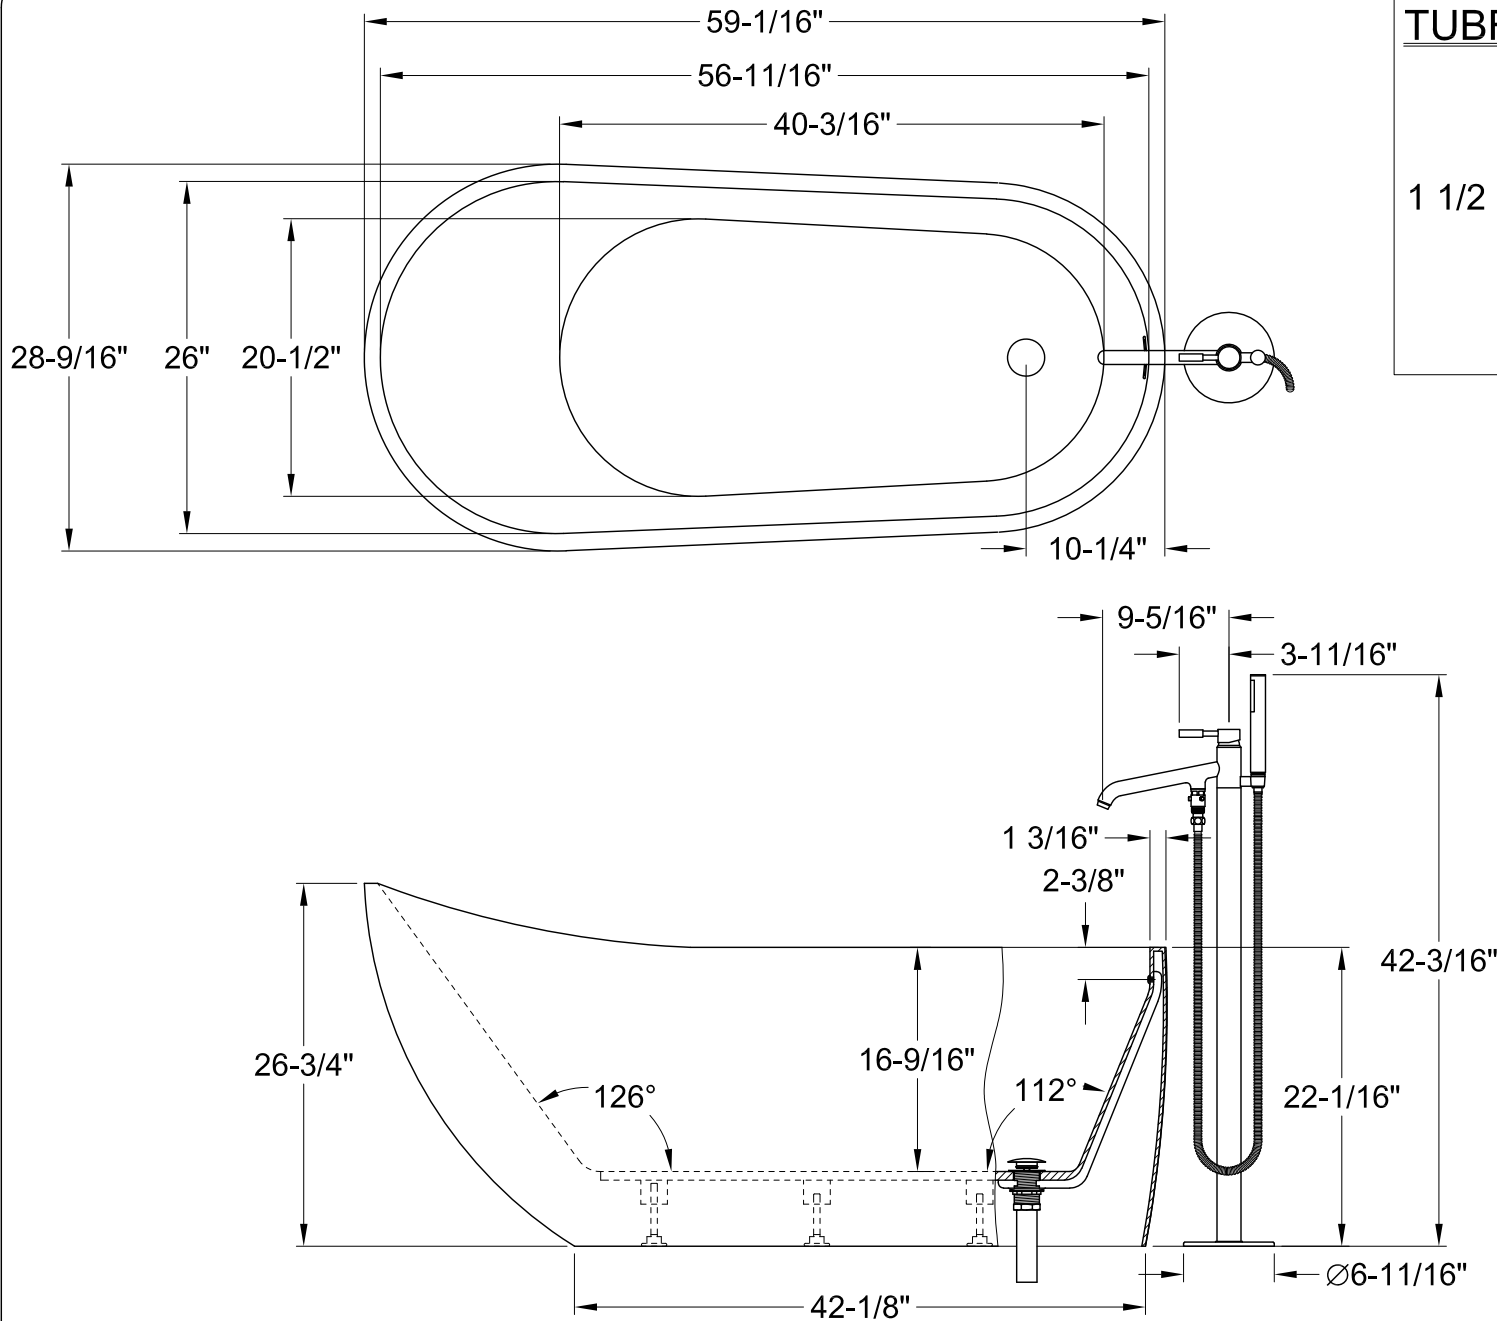

# KTRS592928A1,5,8

59" Acrylic Bathtub Combo

## TUBFADFFL

Floor Flange