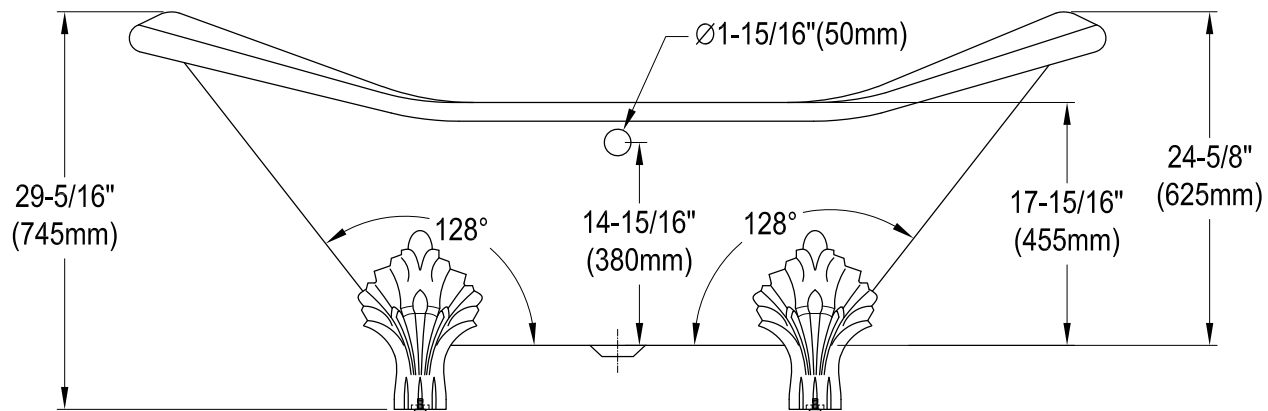

VCT7D7231NC0,1,5,8

72" Cast Iron Clawfoot Tub With 7" Faucet Drillings

M10 x 20 (4 pcs)

Section A-A