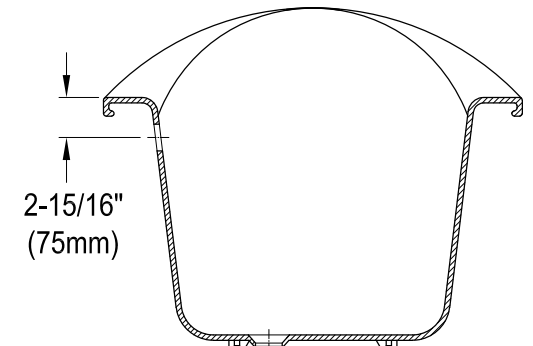

VCT7D7231NC0,1,5,8

72" Cast Iron Clawfoot Tub With 7" Faucet Drillings

M10 x 20 (4 pcs)

Section A-A