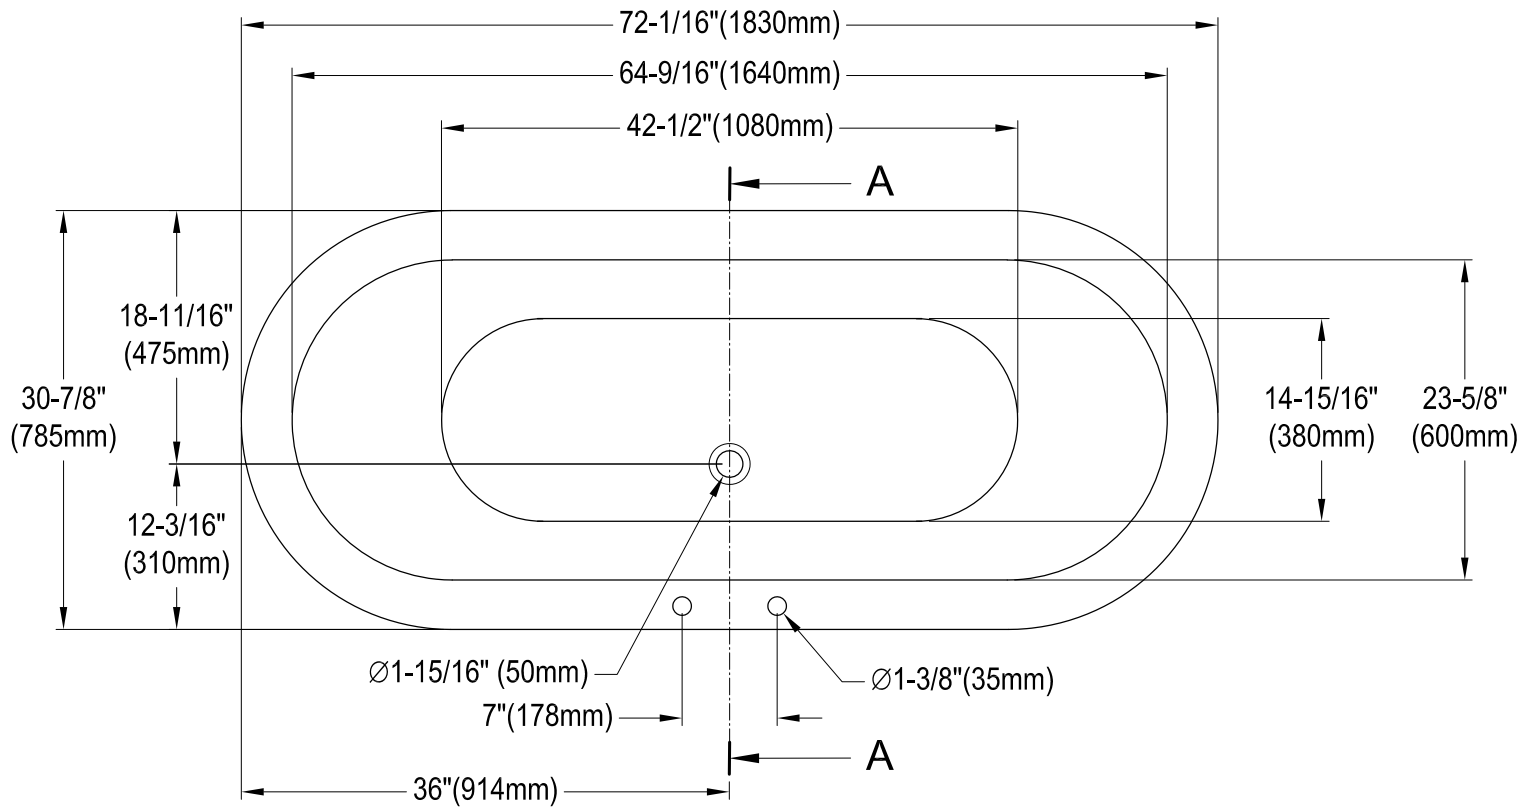

VCT7D7231NC0,1,5,8

72" Cast Iron Clawfoot Tub With 7" Faucet Drillings

M10 x 20 (4 pcs)

Section A-A