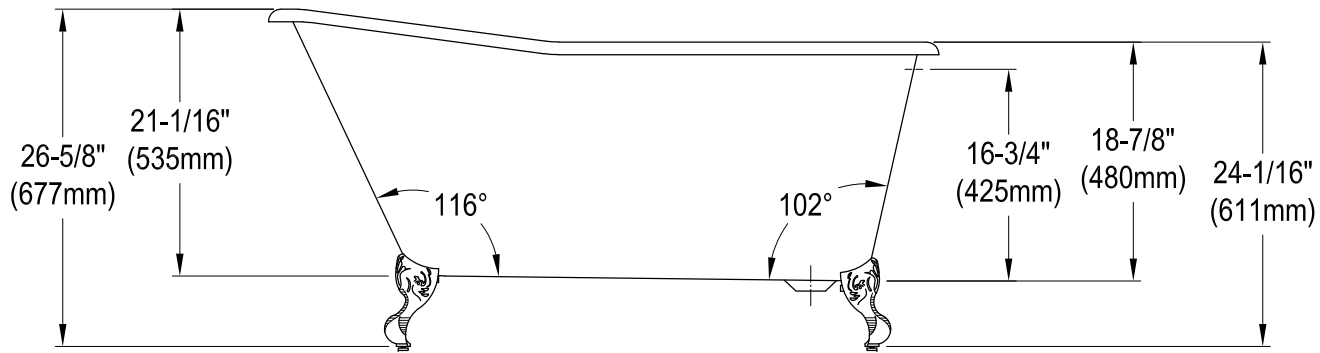

VCTND5328NT0,1,5,8

53" Cast Iron Clawfoot Tub

Section A-A