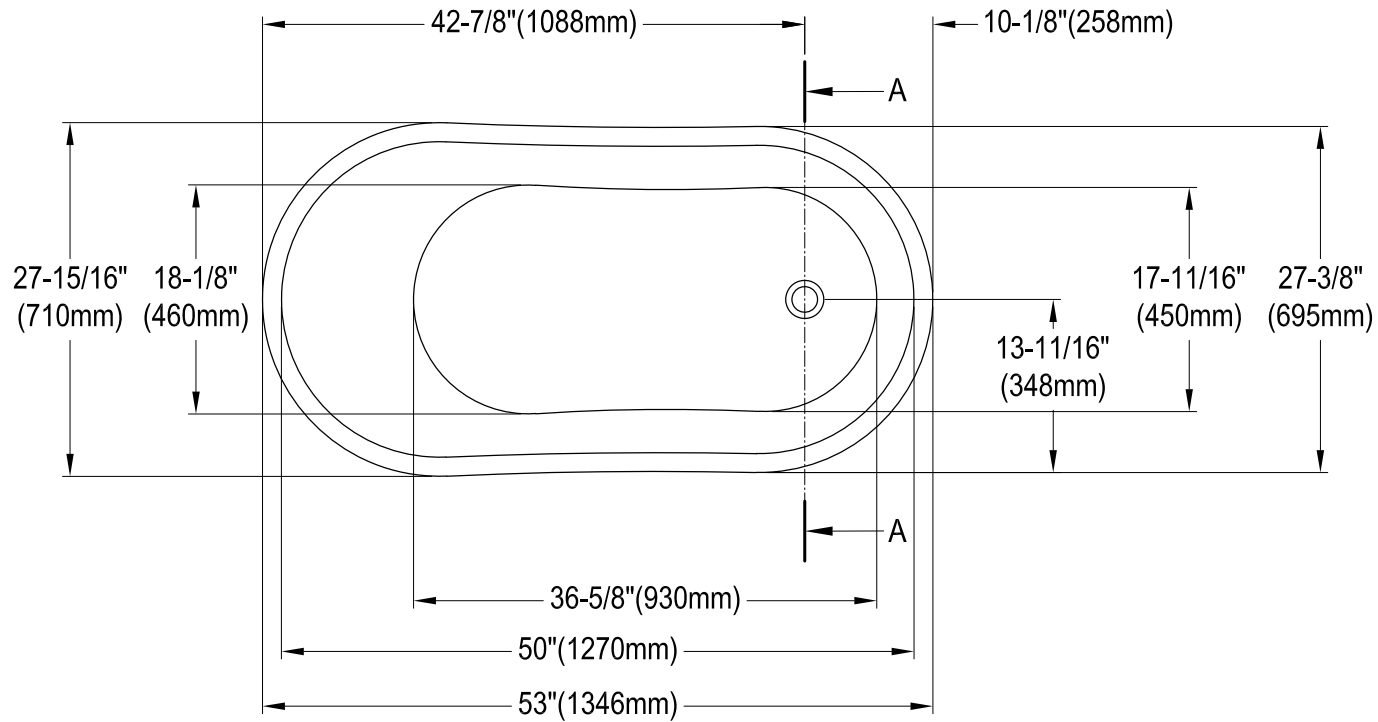

VCTND5328NT0,1,5,8

53" Cast Iron Clawfoot Tub

Section A-A