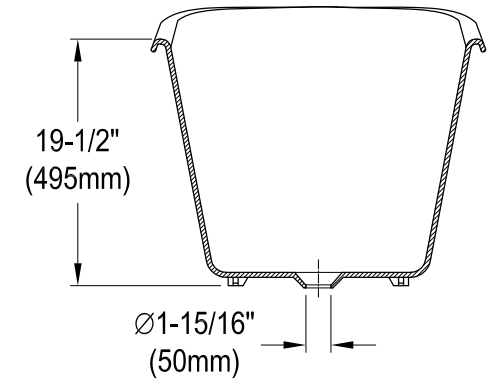

VCTND5328NT0,1,5,8

53" Cast Iron Clawfoot Tub

Section A-A