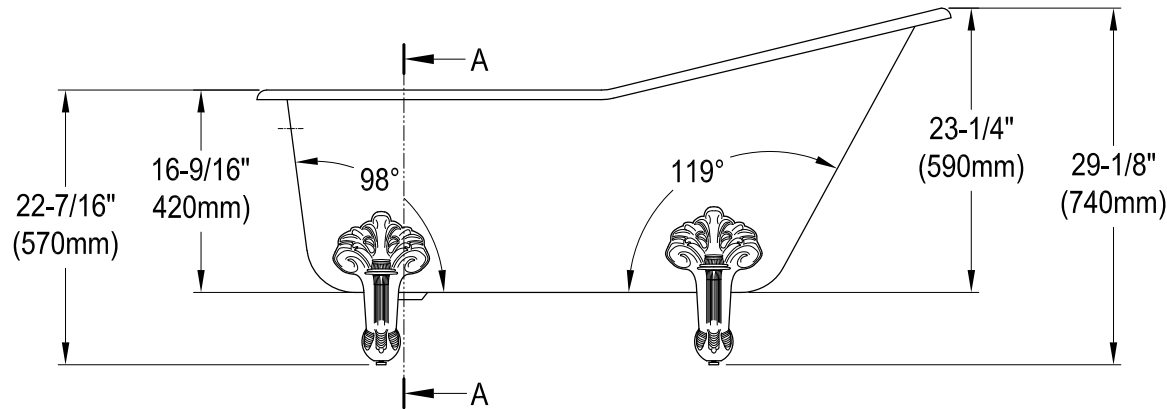

# VCTND5731B0,1,2,5,6,8,W

57" Cast Iron Clawfoot Tub

M10 x 20 (4 pcs)  
■■■■■

Section A-A