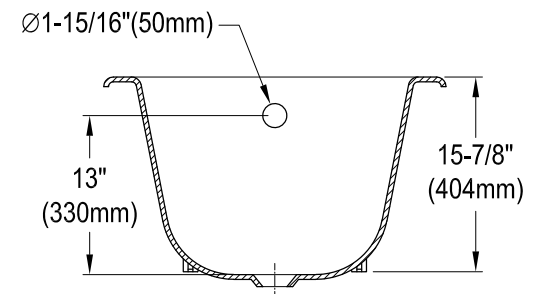

# VCTND5731B0,1,2,5,6,8,W

57" Cast Iron Clawfoot Tub

M10 x 20 (4 pcs)  
■■■■■

Section A-A