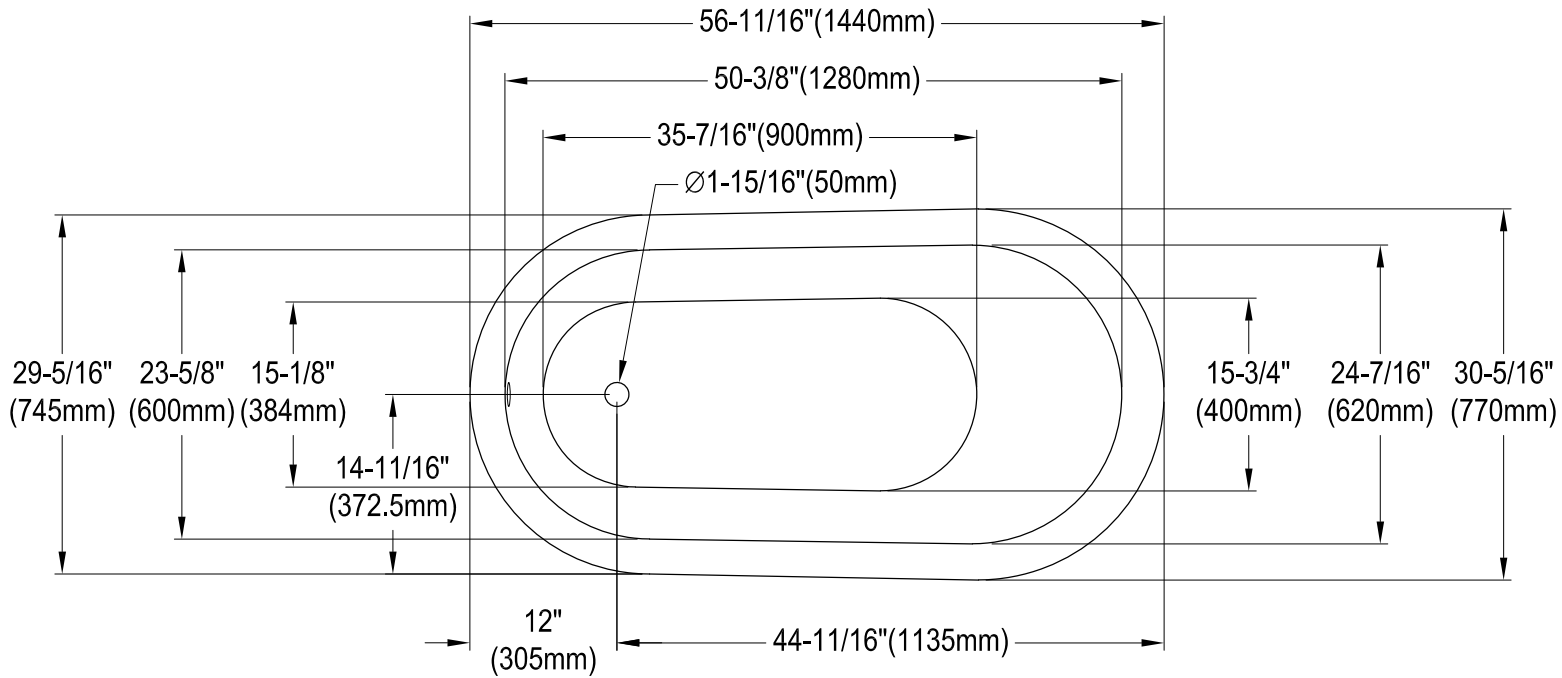

# VCTND5731B0,1,2,5,6,8,W

57" Cast Iron Clawfoot Tub

M10 x 20 (4 pcs)  
■■■■■

Section A-A