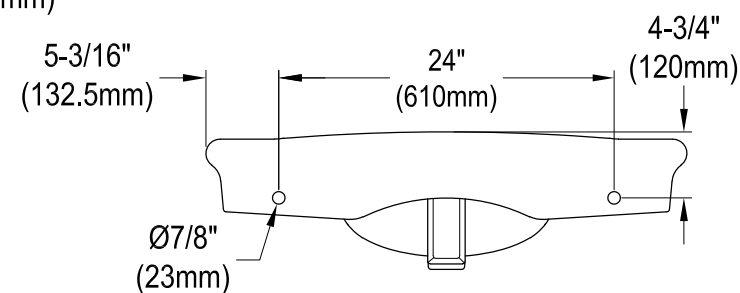

VPB3534

Wall Mount Pedestal Sink

Sink Section A-A

Drain Hole Size

Scale (3:1)

Sink Back View