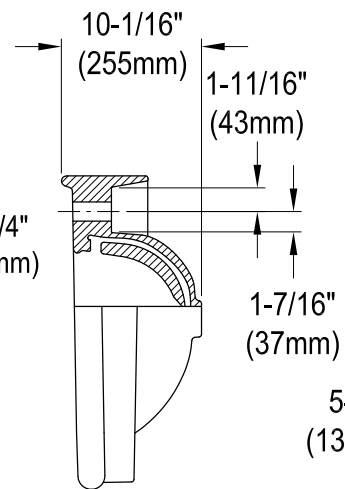

VPB3534

Wall Mount Pedestal Sink

Sink Section A-A

Drain Hole Size

Scale (3:1)

Sink Back View