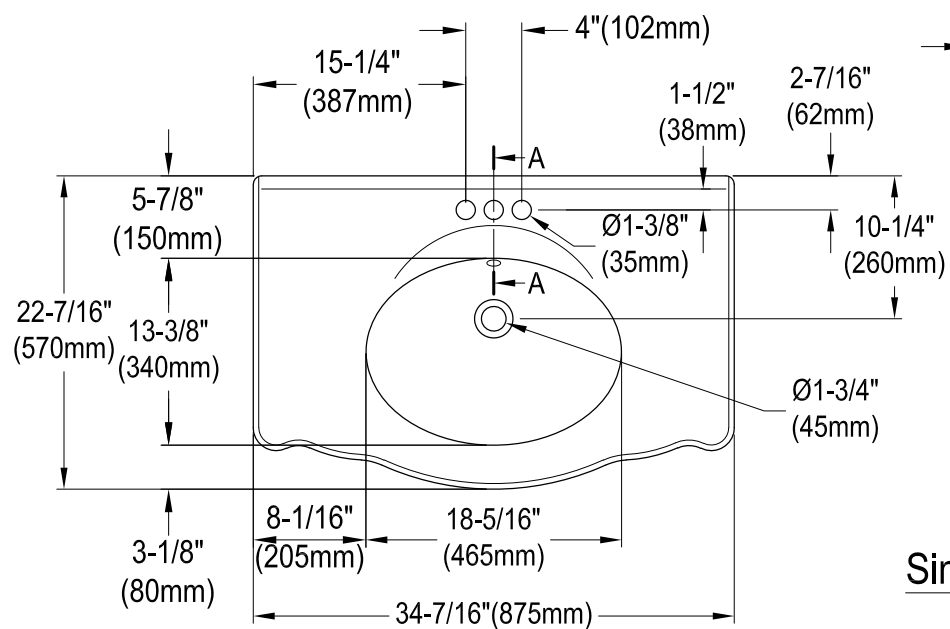

VPB3534

Wall Mount Pedestal Sink

Sink Section A-A

Drain Hole Size

Scale (3:1)

Sink Back View