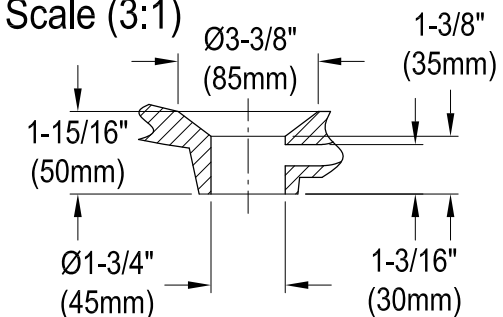

VPB3534

Wall Mount Pedestal Sink

Sink Section A-A

Drain Hole Size

Scale (3:1)

Sink Back View