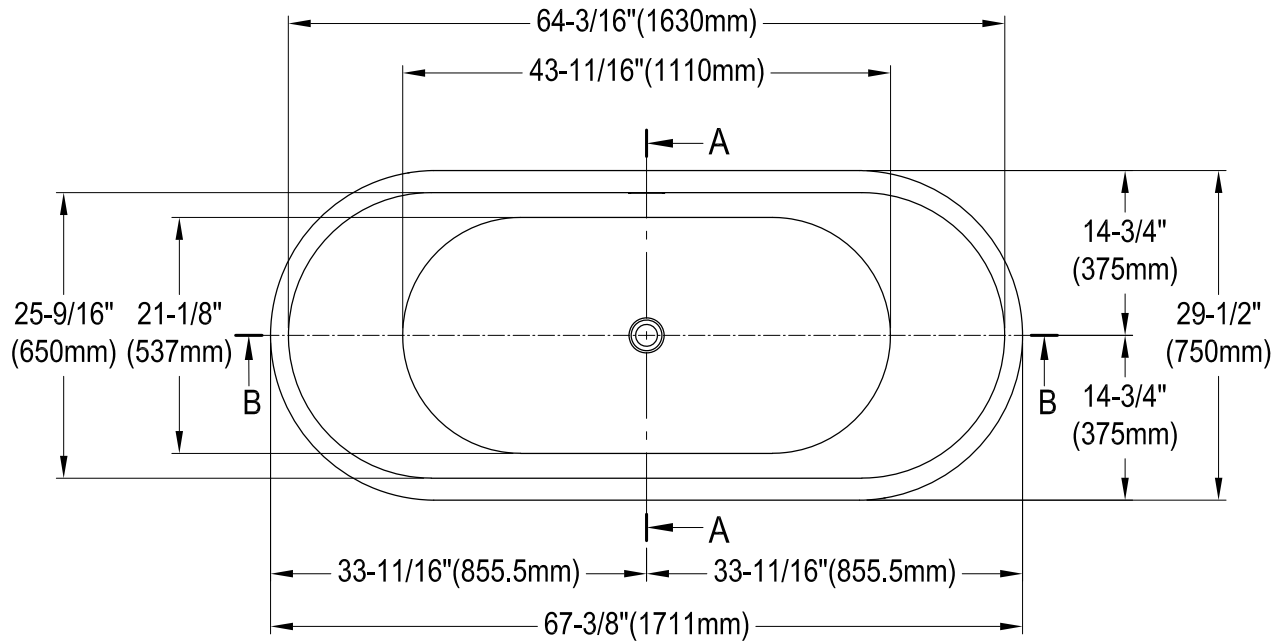

VRTDS683027, WG

68" Solid Surface White Stone Pedestal Tub With Pop-UP Drain

Drain Hole Size

Scale (5:1)

View C

Scale (3:1)

Section A-A