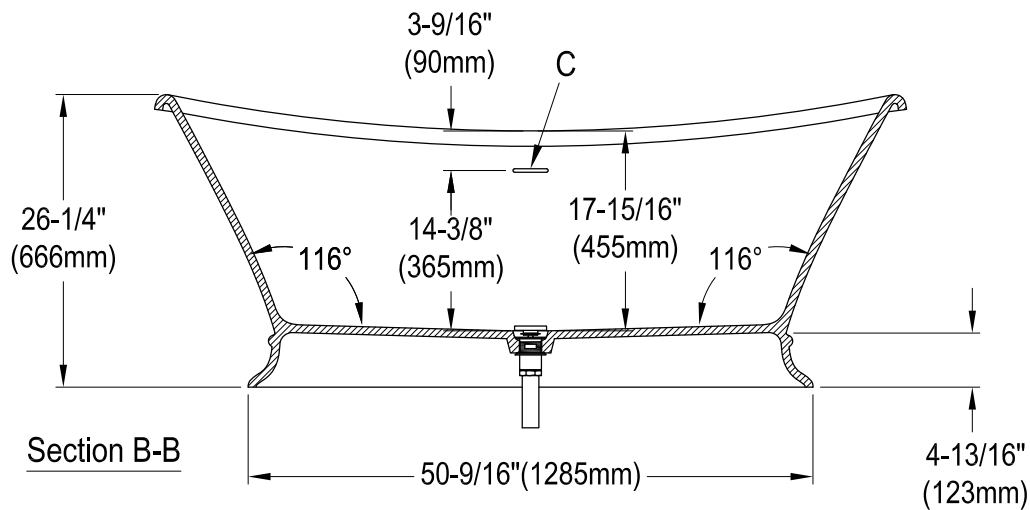

VRTDS683027, WG

68" Solid Surface White Stone Pedestal Tub With Pop-UP Drain

Drain Hole Size

Scale (5:1)

View C

Scale (3:1)

Section A-A