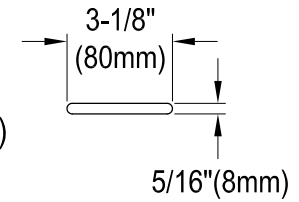

VRTDS683027, WG

68" Solid Surface White Stone Pedestal Tub With Pop-UP Drain

Drain Hole Size

Scale (5:1)

View C

Scale (3:1)

Section A-A