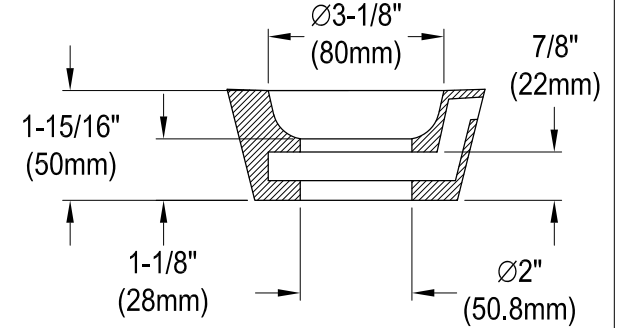

VRTDS683027, WG

68" Solid Surface White Stone Pedestal Tub With Pop-UP Drain

Drain Hole Size

Scale (5:1)

View C

Scale (3:1)

Section A-A