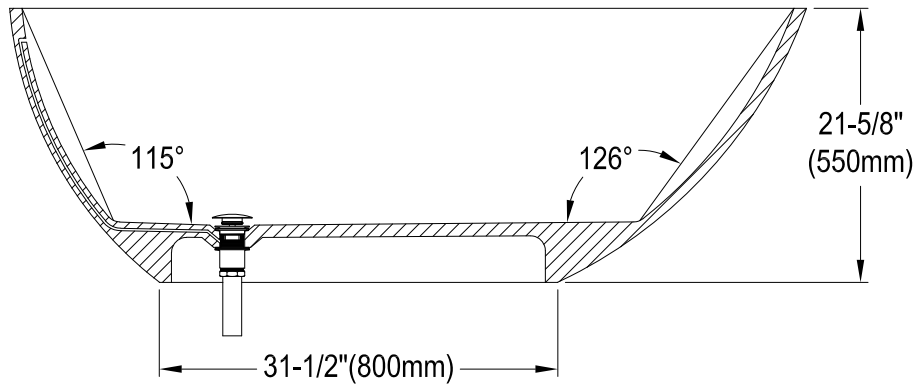

VRTRS633022

63" Solid Surface White Stone Bathtub With Drain

Section A-A

Section B-B