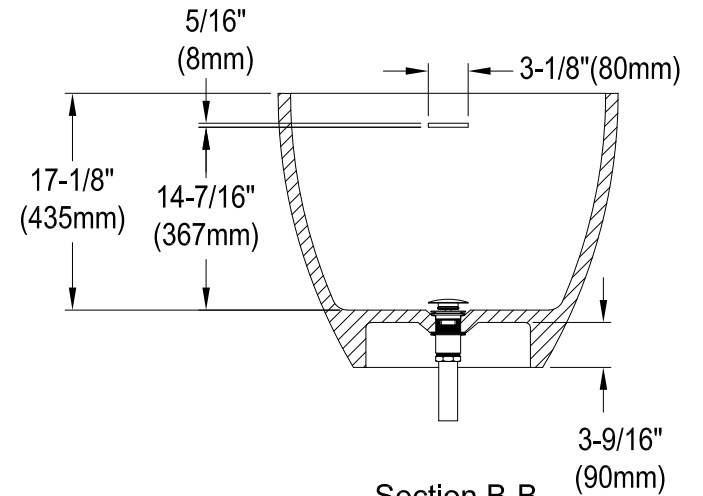

VRTRS633022

63" Solid Surface White Stone Bathtub With Drain

Section A-A

Section B-B