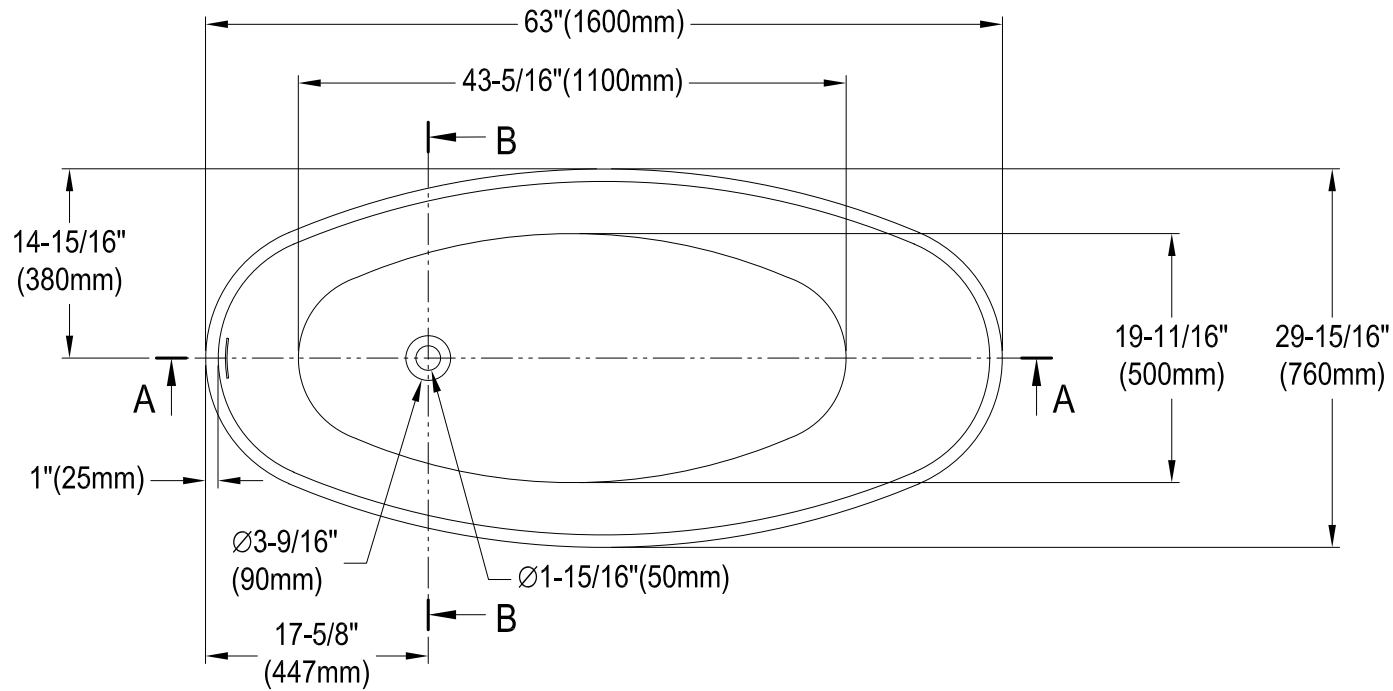

VRTRS633022

63" Solid Surface White Stone Bathtub With Drain

Section A-A

Section B-B