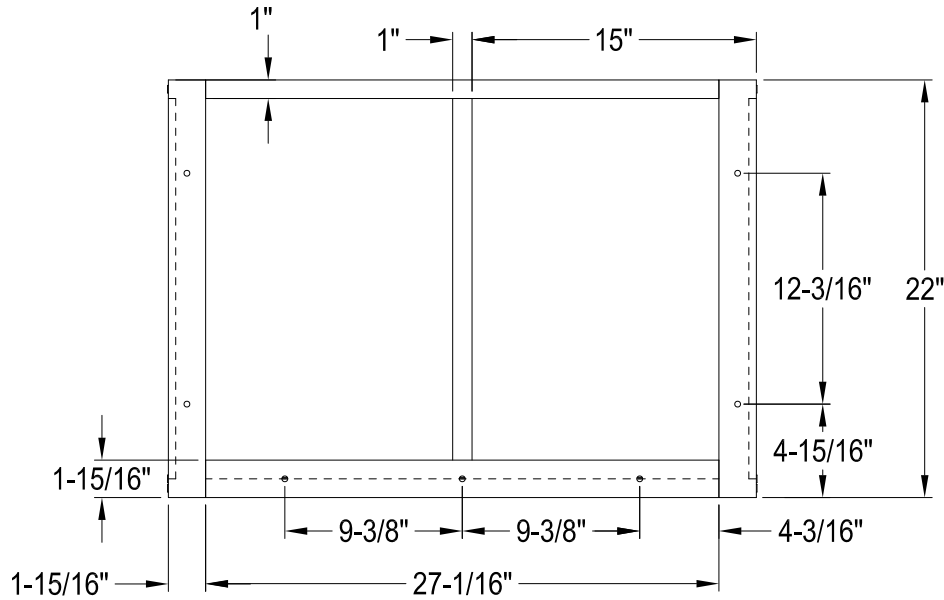

VSP3122B0,1,2,5,6,7,8

Steel Bathroom Console Sink Base With Glass Shelf

VSPBRKT x 2 pcs

(Scale 3:1)