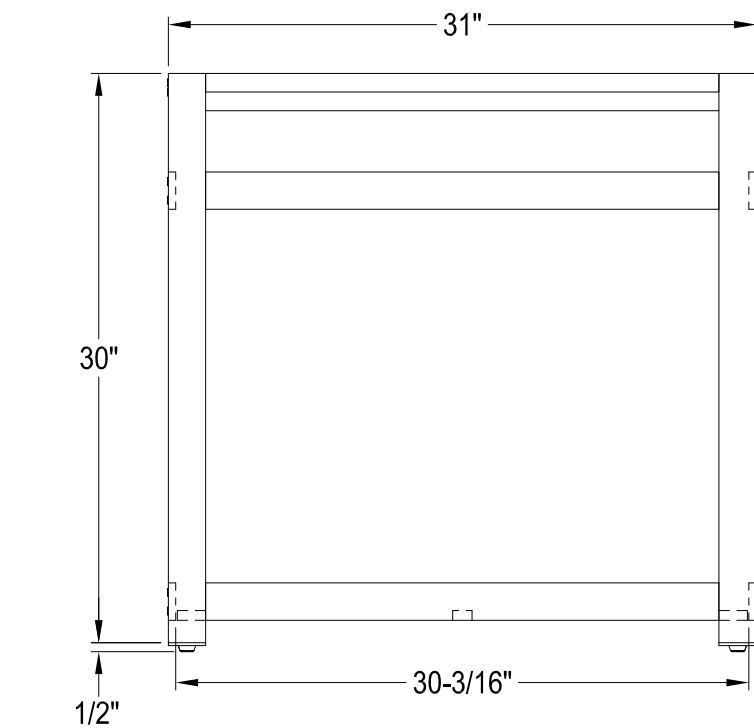

VSP3122B0,1,2,5,6,7,8

Steel Bathroom Console Sink Base With Glass Shelf

VSPBRKT x 2 pcs

(Scale 3:1)