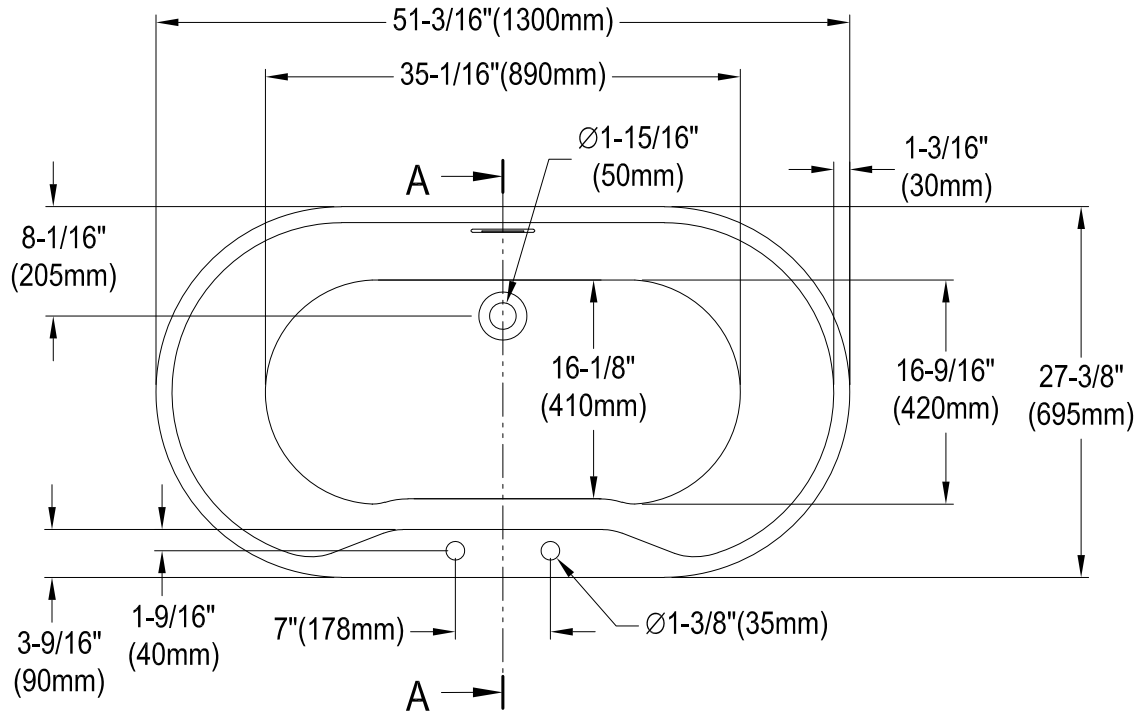

VT7DE512823

51" Freestanding Acrylic Tub With Drain And Deck For Faucet Installation

M14 x 100 (5 pcs)