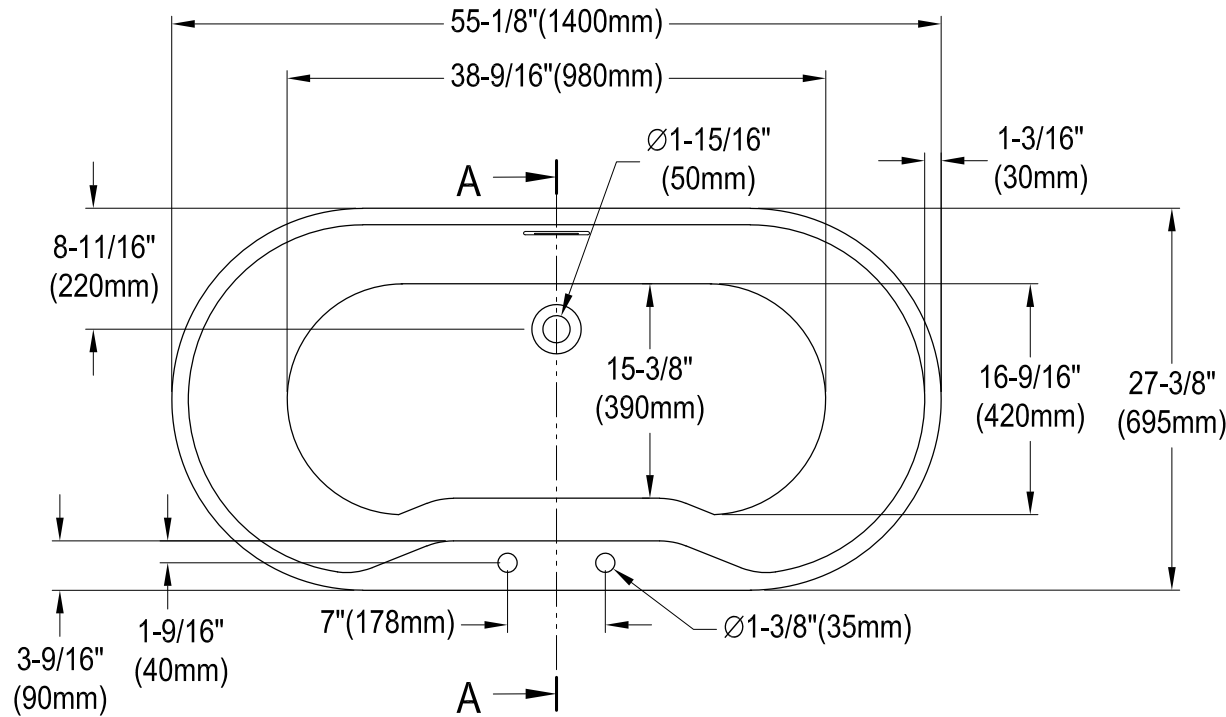

# VT7DE552823

55" Freestanding Acrylic Tub With Drain And Deck For Faucet Installation

M14 x 120 (4 pcs)  
M14 x 100 (1 pcs)