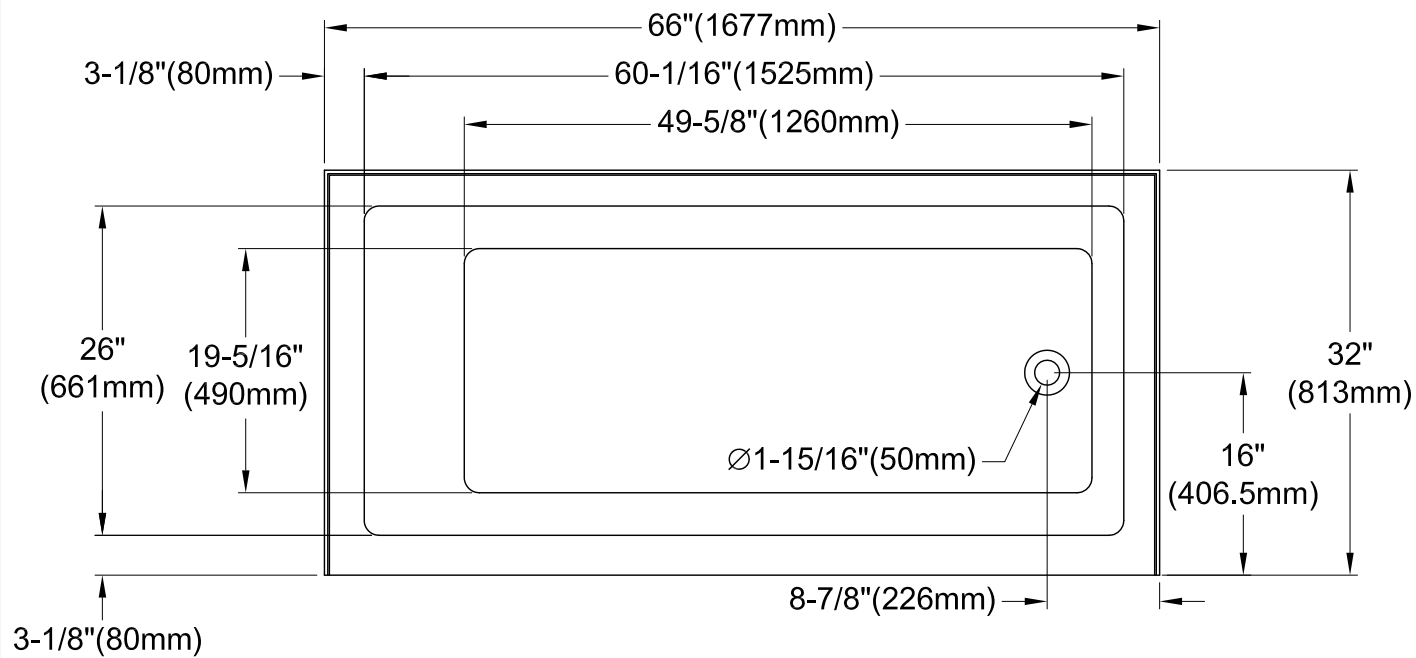

VTAP663222R

66" Acrylic Tub Without Drain & Overflow, Right Drain Hole

M10 x 55 (5 pcs)