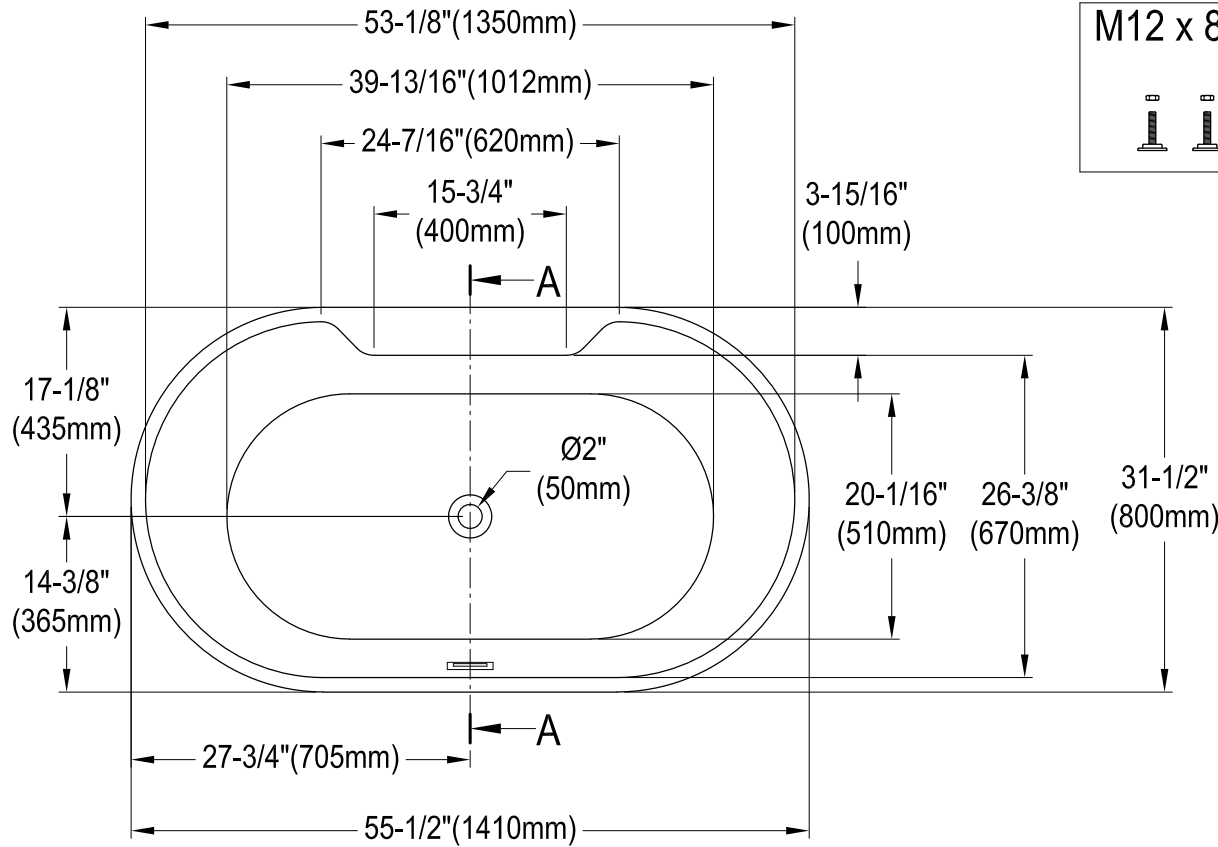

VTDE563224BA

56" Acrylic Freestanding Tub with Drain

M12 x 80 (4 pcs)

Drain Hole Size

Scale (3:1)

View B
Scale 3:1

Section A-A