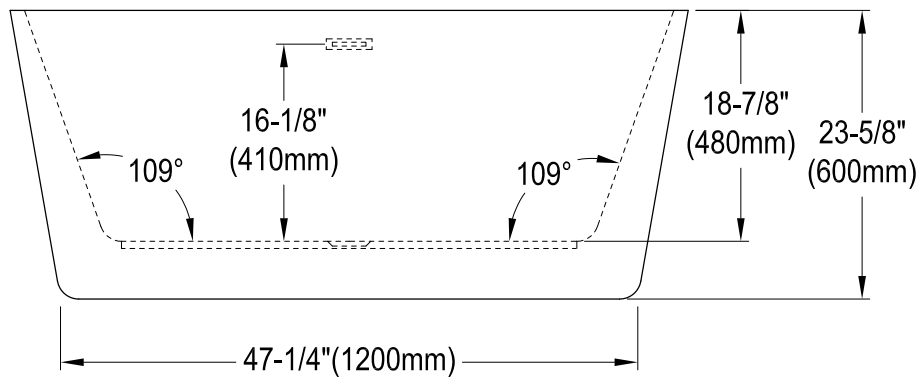

VTDE563224BA

56" Acrylic Freestanding Tub with Drain

M12 x 80 (4 pcs)

Drain Hole Size

Scale (3:1)

View B
Scale 3:1

Section A-A