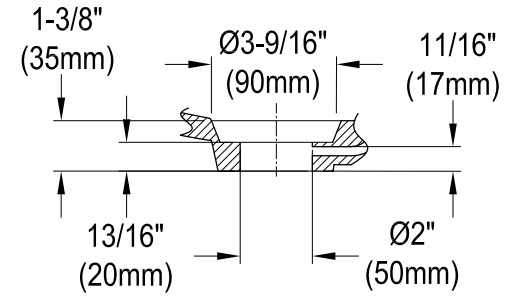

VTDE563224BA

56" Acrylic Freestanding Tub with Drain

M12 x 80 (4 pcs)

Drain Hole Size

Scale (3:1)

View B
Scale 3:1

Section A-A