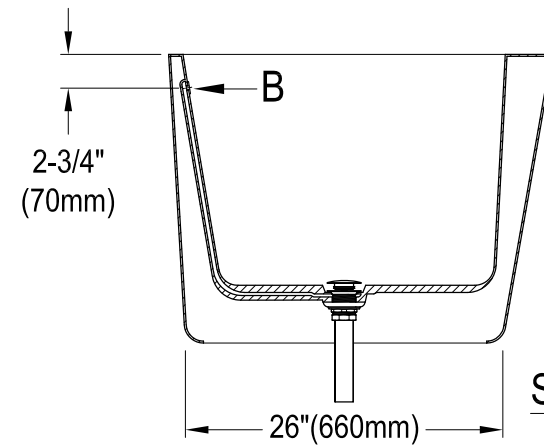

VTDE563224BA

56" Acrylic Freestanding Tub with Drain

M12 x 80 (4 pcs)

Drain Hole Size

Scale (3:1)

View B
Scale 3:1

Section A-A