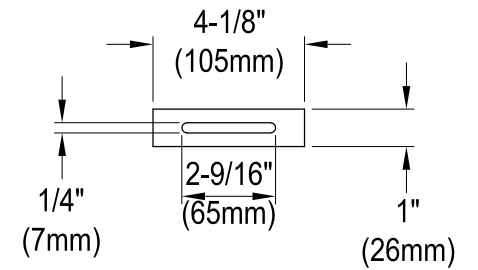

VTDE563224BA

56" Acrylic Freestanding Tub with Drain

M12 x 80 (4 pcs)

Drain Hole Size

Scale (3:1)

View B
Scale 3:1

Section A-A