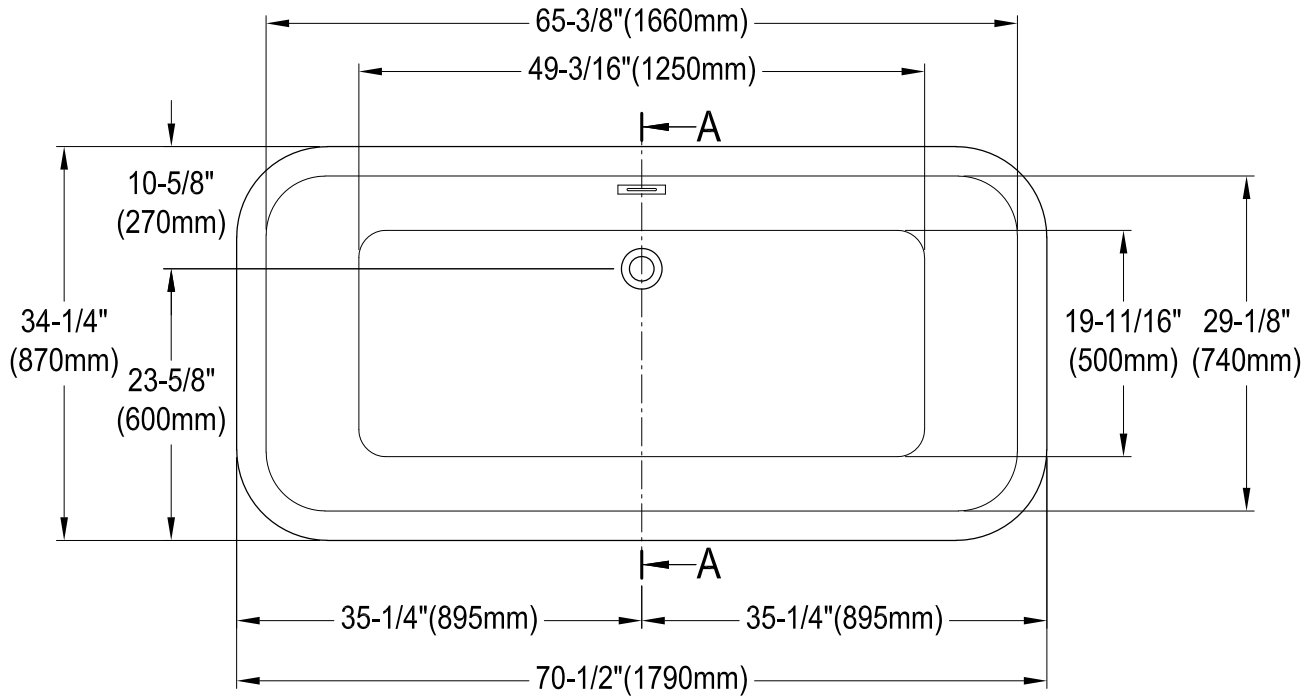

# VTDE713524WA

71" Acrylic Pedestal Tub with Drain

M14 x 140 (4 pcs)  
M14 x 120 (1 pc)

## Drain Hole Size

(Scale 3:1)

View B  
Scale(3:1)