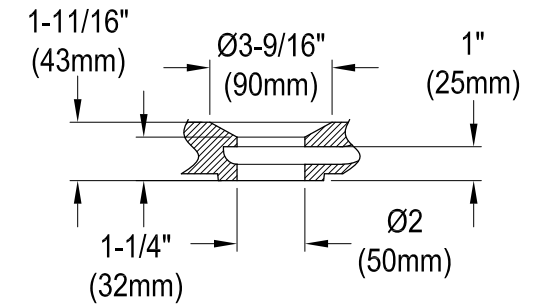

# VTDE713524WA

71" Acrylic Pedestal Tub with Drain

M14 x 140 (4 pcs)  
M14 x 120 (1 pc)

## Drain Hole Size

(Scale 3:1)

View B  
Scale(3:1)