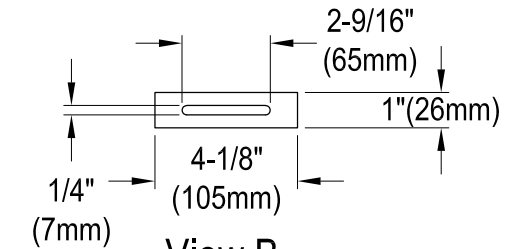

# VTDE713524WA

71" Acrylic Pedestal Tub with Drain

M14 x 140 (4 pcs)  
M14 x 120 (1 pc)

## Drain Hole Size

(Scale 3:1)

View B  
Scale(3:1)