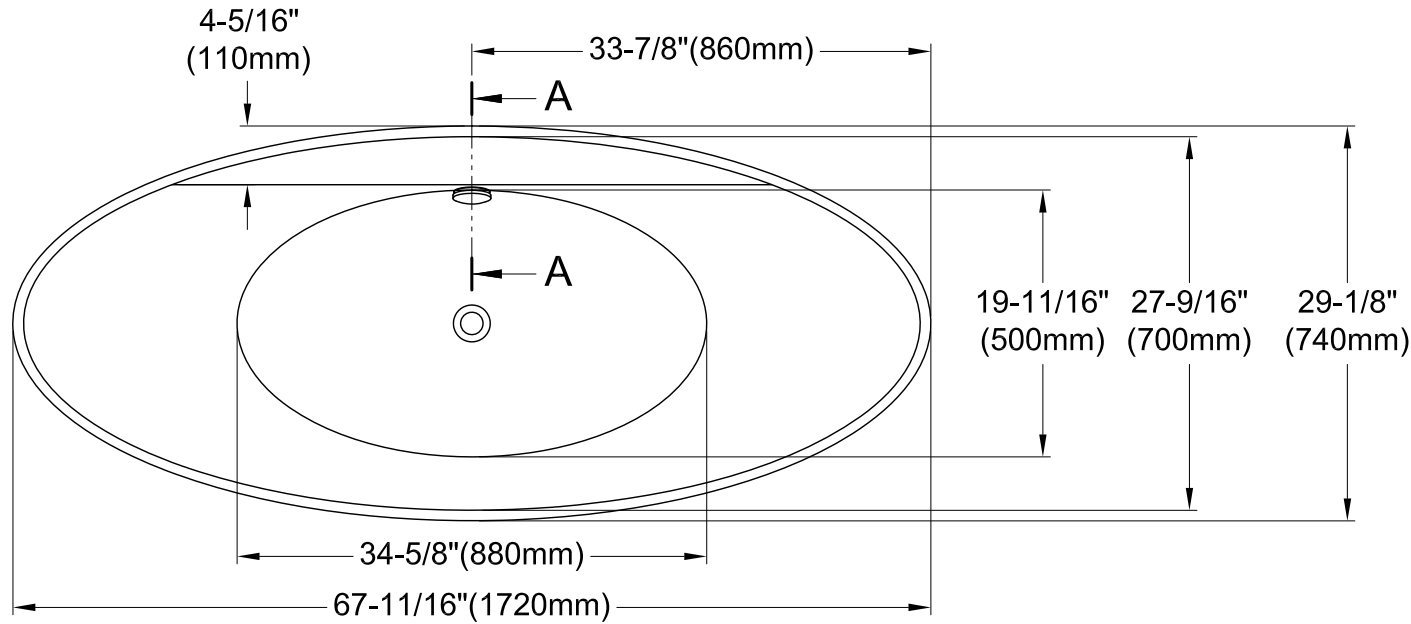

VTDS682929

68" Acrylic Tub With Drain & Overflow

M14 x 118 (4 pcs)