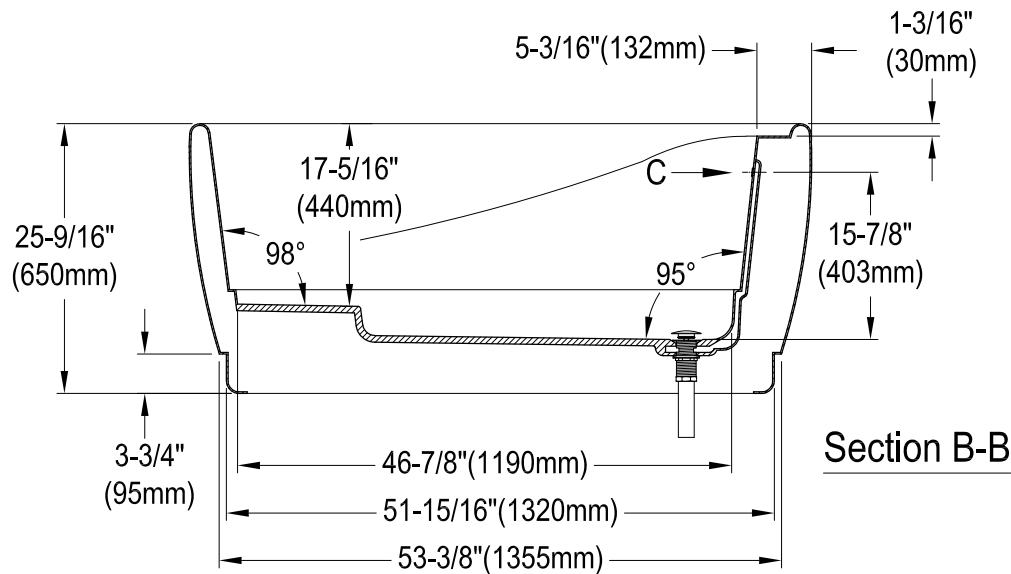

VTOV592925S

59" Acrylic Freestanding Tub with Drain and Step Seat

Drain Hole Size

Scale (3:1)

View C
Scale (3:1)

Section B-B

Section A-A