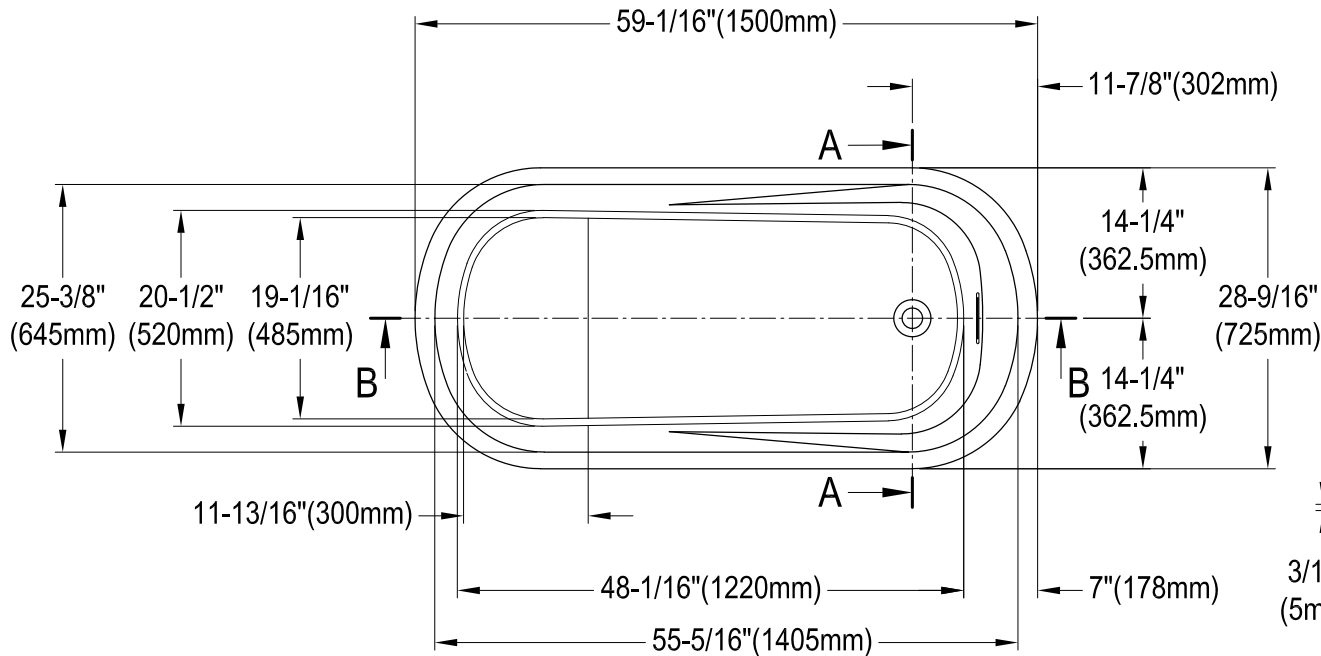

VTOV592925S

59" Acrylic Freestanding Tub with Drain and Step Seat

Drain Hole Size

Scale (3:1)

View C
Scale (3:1)

Section B-B

Section A-A