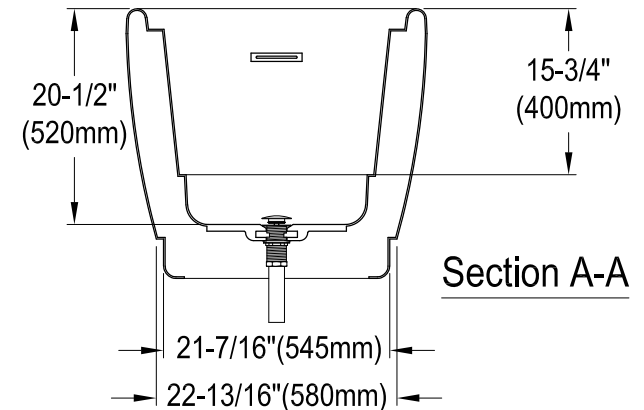

VTOV592925S

59" Acrylic Freestanding Tub with Drain and Step Seat

Drain Hole Size

Scale (3:1)

View C
Scale (3:1)

Section B-B

Section A-A