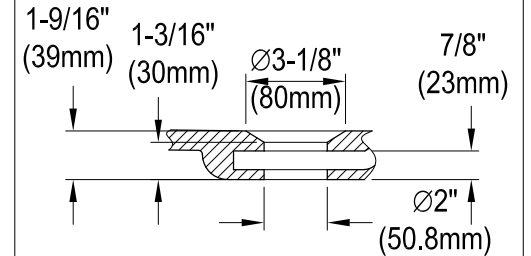

VTOV592925S

59" Acrylic Freestanding Tub with Drain and Step Seat

Drain Hole Size

Scale (3:1)

View C
Scale (3:1)

Section B-B

Section A-A