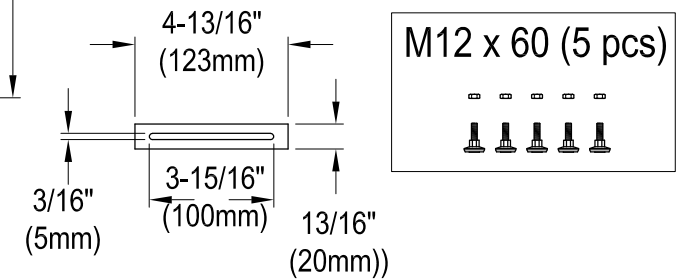

VTOV592925S

59" Acrylic Freestanding Tub with Drain and Step Seat

Drain Hole Size

Scale (3:1)

View C
Scale (3:1)

Section B-B

Section A-A