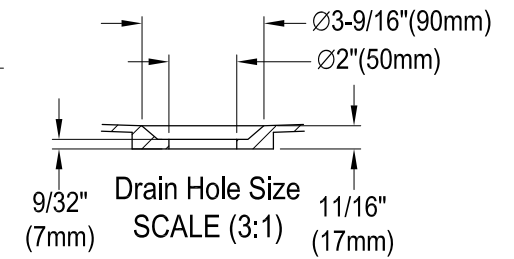

VTRO535322

53" Acrylic Freestanding Tub With Overflow & Drain

M12 x 80 (8 pcs)

Section A-A