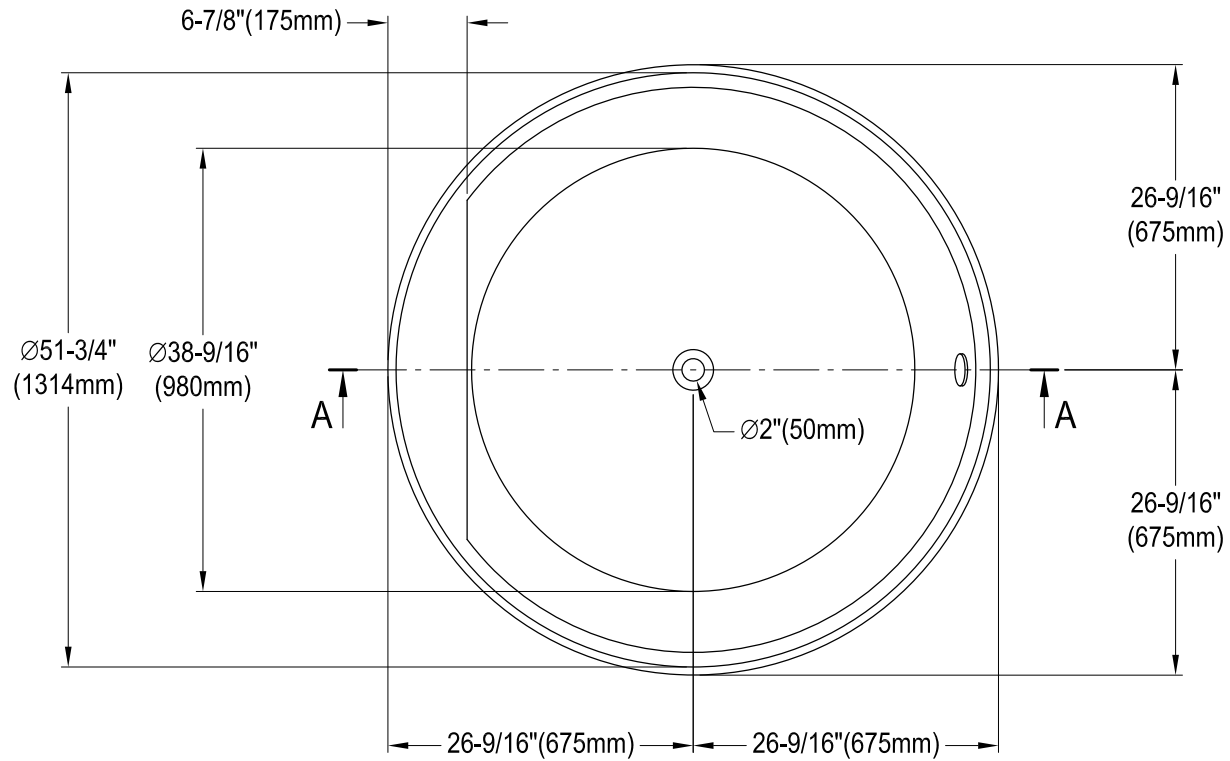

VTRO535322

53" Acrylic Freestanding Tub With Overflow & Drain

M12 x 80 (8 pcs)

Section A-A