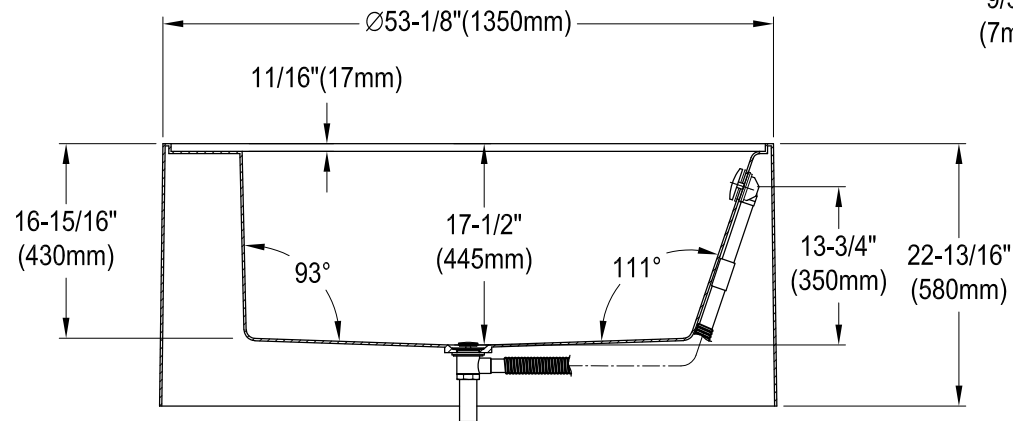

VTRO535322

53" Acrylic Freestanding Tub With Overflow & Drain

M12 x 80 (8 pcs)

Section A-A