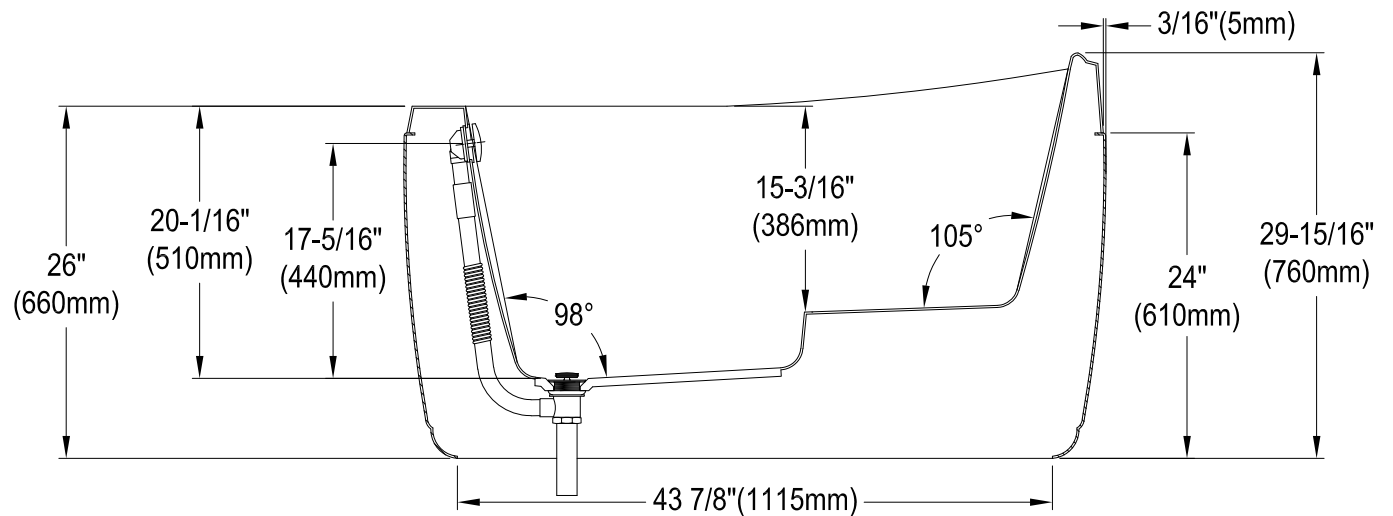

VTRS523030

52" Freestanding Acrylic Tub With Overflow & Drain

M14 x 120 (4 pcs)

Section A-A