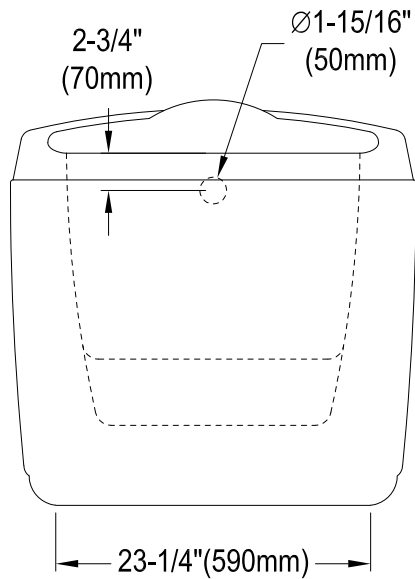

VTRS523030

52" Freestanding Acrylic Tub With Overflow & Drain

M14 x 120 (4 pcs)

Section A-A