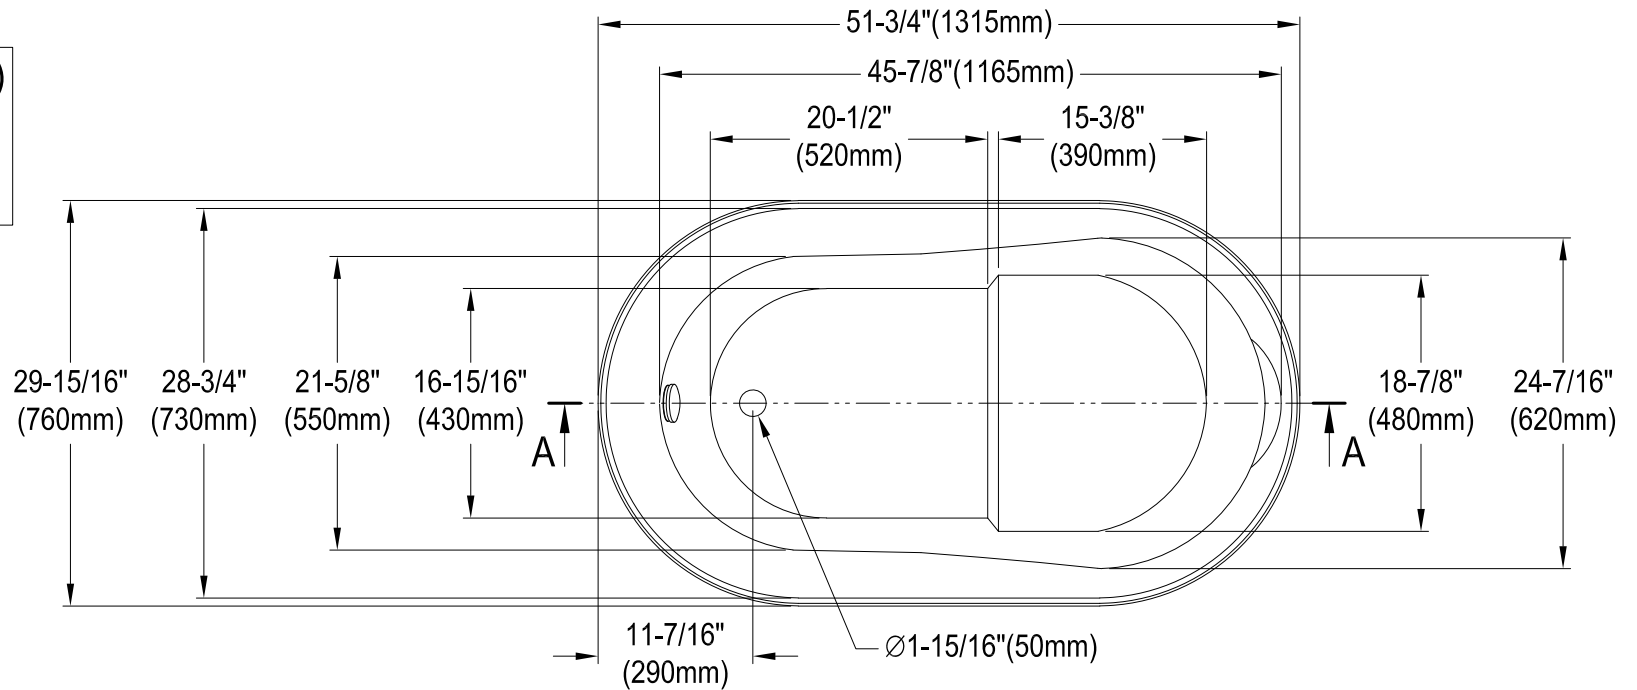

VTRS523030

52" Freestanding Acrylic Tub With Overflow & Drain

M14 x 120 (4 pcs)

Section A-A