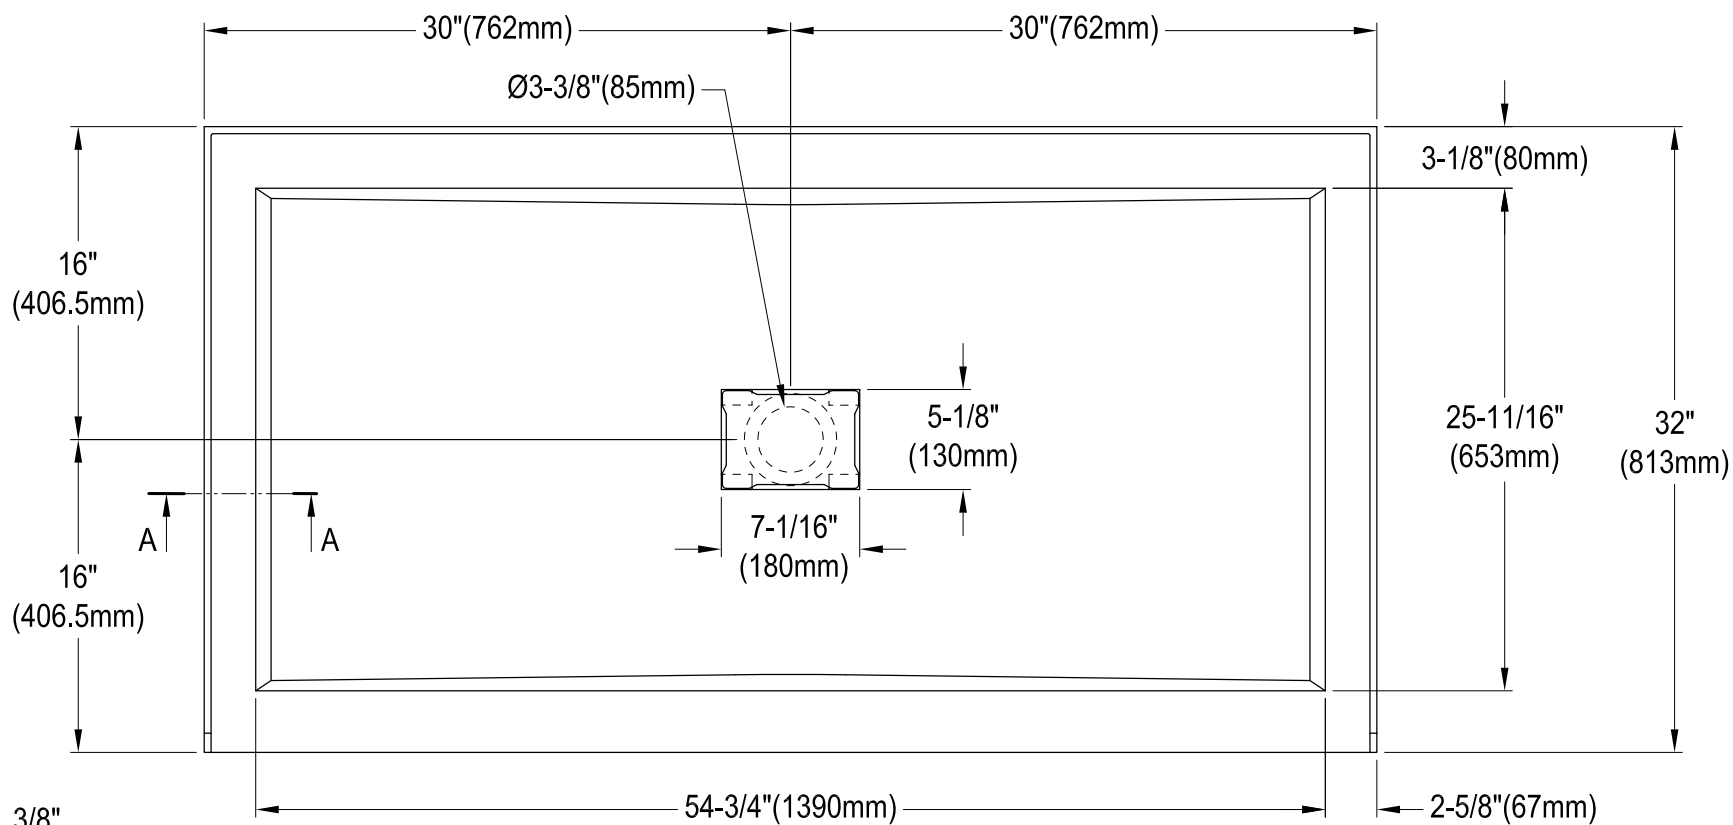

VTSB60325C

Acrylic Shower Base with Center Drain Hole

Section A-A
(Scale 1.5:1)