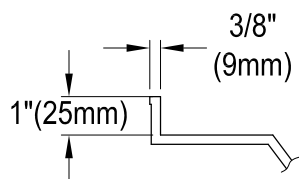

VTSB60325C

Acrylic Shower Base with Center Drain Hole

Section A-A
(Scale 1.5:1)