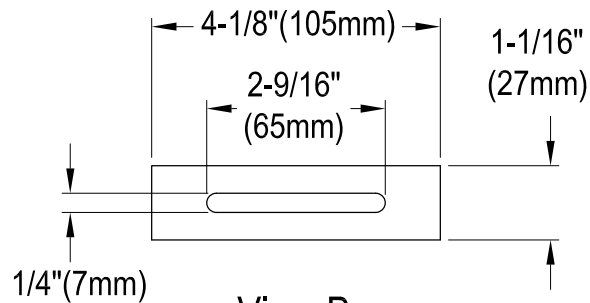

VTSQ512823

51" Freestanding Acrylic Tub With Drain

M14 x100 (4 pcs)

View B
(5:1)

Section A-A