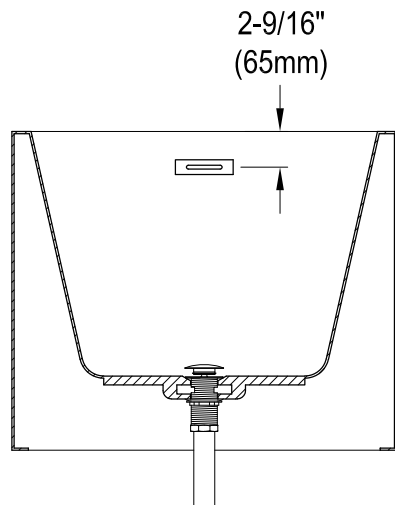

VTSQ512823

51" Freestanding Acrylic Tub With Drain

M14 x100 (4 pcs)

View B
(5:1)

Section A-A