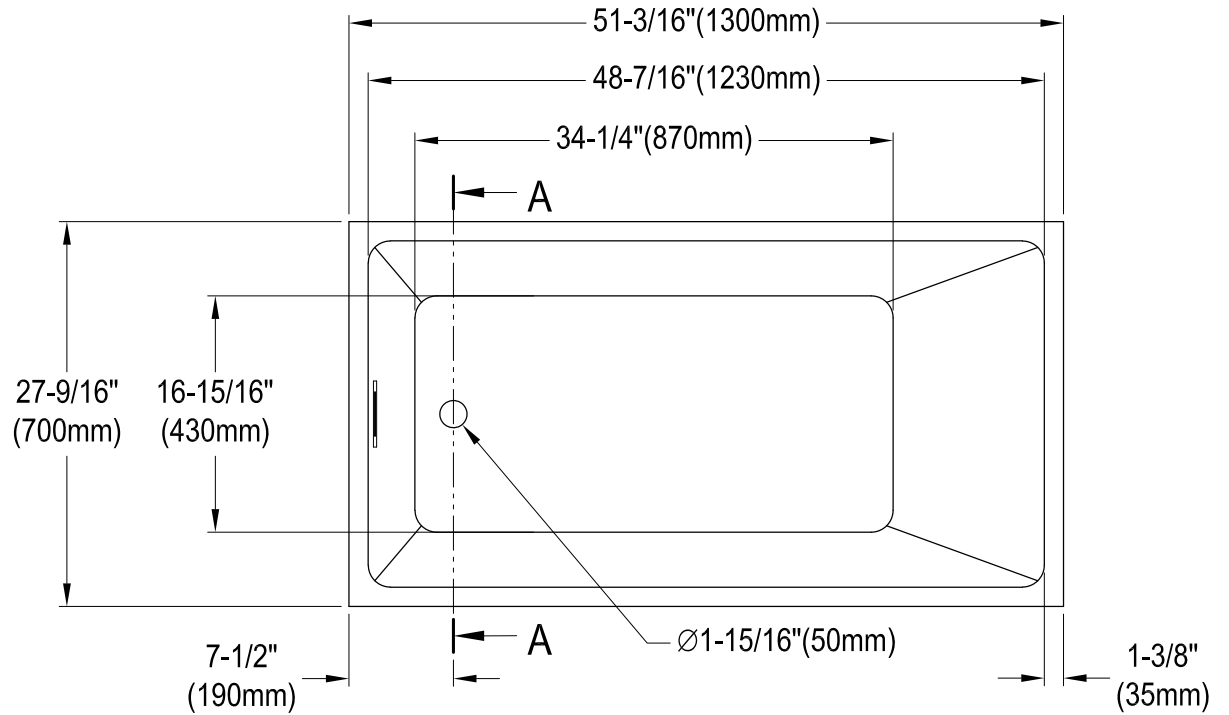

VTSQ512823

51" Freestanding Acrylic Tub With Drain

M14 x100 (4 pcs)

View B
(5:1)

Section A-A