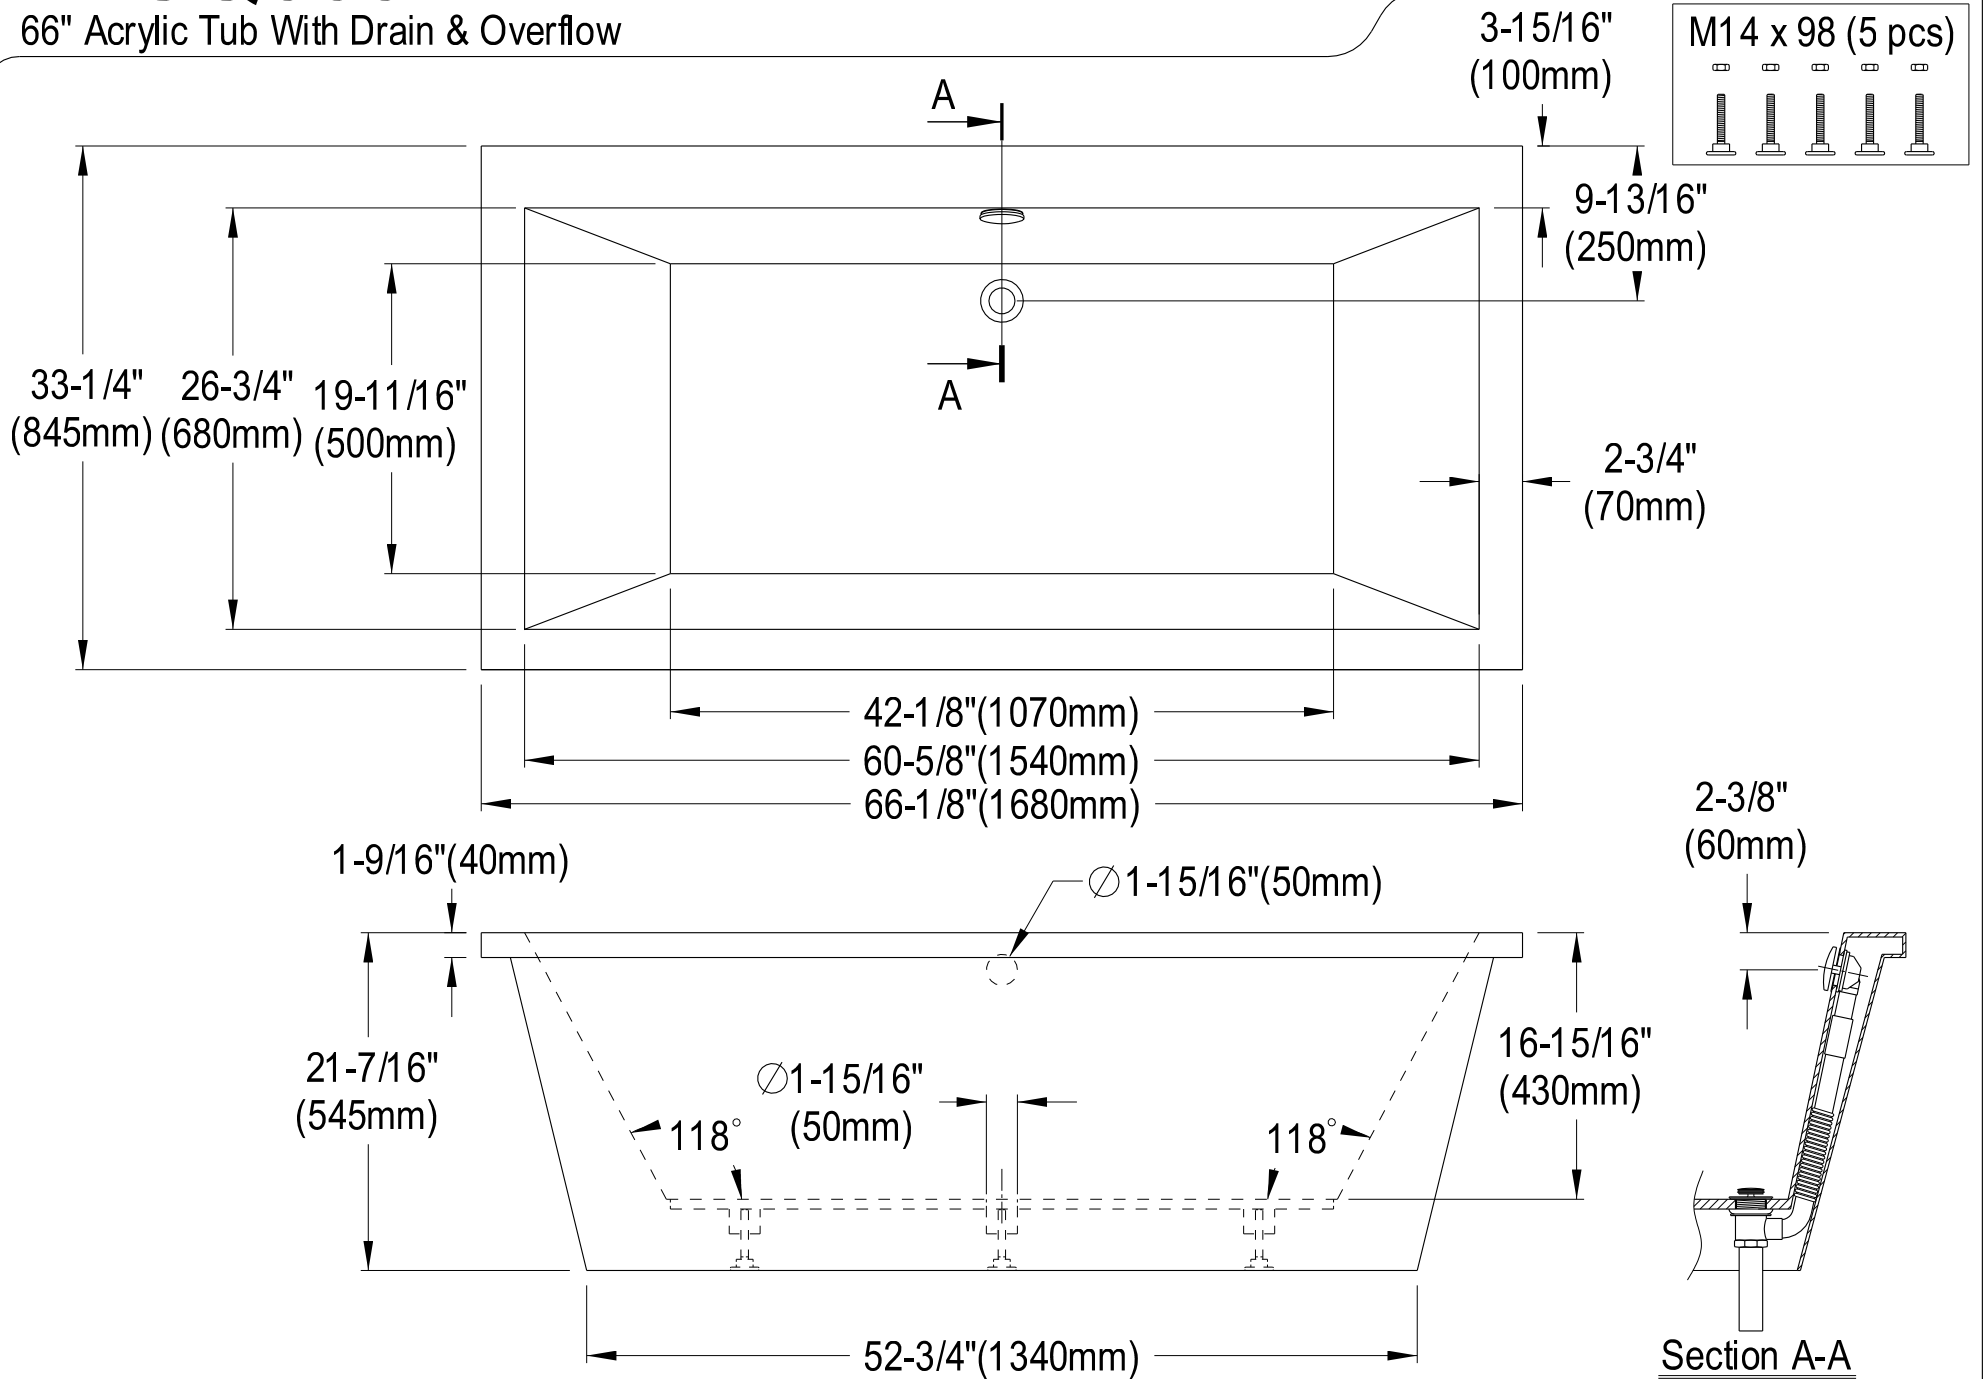

VTSQ663422

66" Acrylic Tub With Drain & Overflow

Section A-A

Ref# VTSQ663422 | 2017-06-E