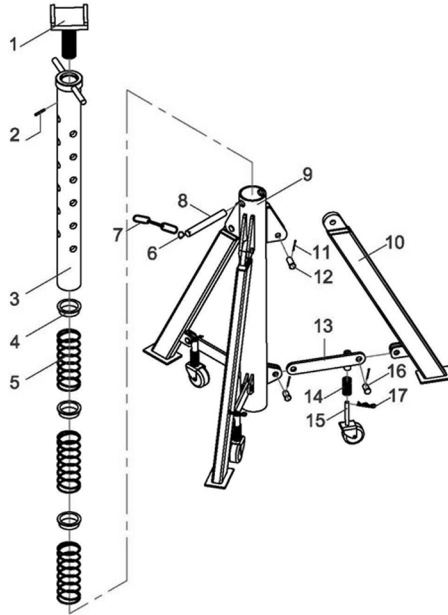

#10493 Parts Breakdown

#10493 Replacement Part Numbers

Item	Description	QTY	Item	Description	QTY
1	Pad	1	11	Split Pin	9
2	Cotter Pin	1	12	Pin	3
3	Moving Tube	1	13	Connecting Bar	3
4	Spring Seat	3	14	Spring	3
5	Large Spring	3	15	Wheel	3
6	Ring	1	16	Pin	6
7	Chain	1	17	Pin	3
8	Lock Pin	1			
9	Main Tube	1			
10	Support Leg	3			