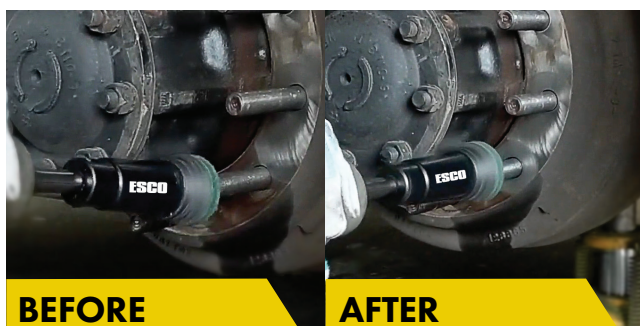

What makes STUDDKLEEN the Only Solution?

USE WITH IMPACT WRENCH

Compatible with air or electric 1/2" impact, the HD Stud Kleen's solid structure allows for quick and easy use and storage in shops, garages, or fleet service trucks.

SAVE TIME

Uniquely designed to clean both the wheel surface and studs, preventing the use of multiple tools. HD Stud Kleen maximizes efficiency by securely affixing to impact guns to blast away rust and debris with one heavy-duty tool.

KEEP TIRE/WHEEL RUNNING TRUE

Accurate tire mating requires the wheel and studs to be clean and free from particulates to obtain proper torque. Accurate torque often prevents potential vibrations and seized rims.

CLEANS HUB & STUDS

The HD Stud Kleen replaces the traditional use of wire brushes and grinders while thoroughly cleaning the wheel surface and studs. Maintaining clean, rust-free hubs, studs and wheel surfaces allows for accurate mating of the wheel and hubs, required for effective torque.

NOTE: ESCO reserves the right to change, alter, or modify product(s) without notice. This includes but is not limited to product: color, design, parts, accessories, etc.

sales@esco.net **WWW.ESCO.NET** 1.800.352.9852

COPYRIGHT 2020 • 15270 Flight Path Drive • Brooksville, FL 34604