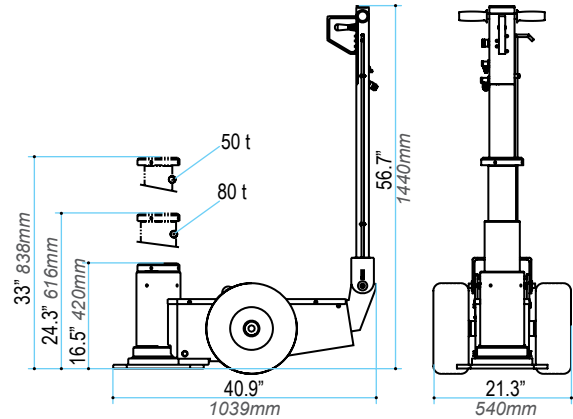

50/80 Ton Jack

Model #91003

MODEL 91003

Working Air Pressure
145-175 PSI

Weight
320 lbs. | 145 kg

See Page 27 for
Mammut Jack
Accessories

100 Ton Jack

Model #91004

MODEL 91004

Working Air Pressure
145-175 PSI

Weight
715 lbs. | 324 kg

See Page 27 for
Mammut Jack
Accessories

150 Ton Jack

Model #91005

MODEL 91005

Working Air Pressure
145-175 PSI

Weight
858 lbs. | 389 kg

See Page 27 for
Mammut Jack
Accessories