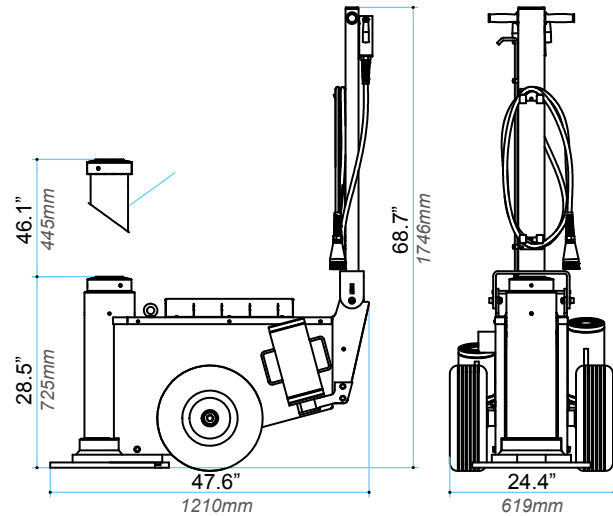

50/80 Ton Jack

Model #91003

MODEL 91003

Working Air Pressure
145-175 PSI

Weight
320 lbs. | 145 kg

See Page 27 for
Mammut Jack
Accessories

100 Ton Jack

Model #91004

MODEL 91004

Working Air Pressure
145-175 PSI

Weight
715 lbs. | 324 kg

See Page 27 for
Mammut Jack
Accessories

150 Ton Jack

Model #91005

MODEL 91005

Working Air Pressure
145-175 PSI

Weight
858 lbs. | 389 kg

See Page 27 for
Mammut Jack
Accessories