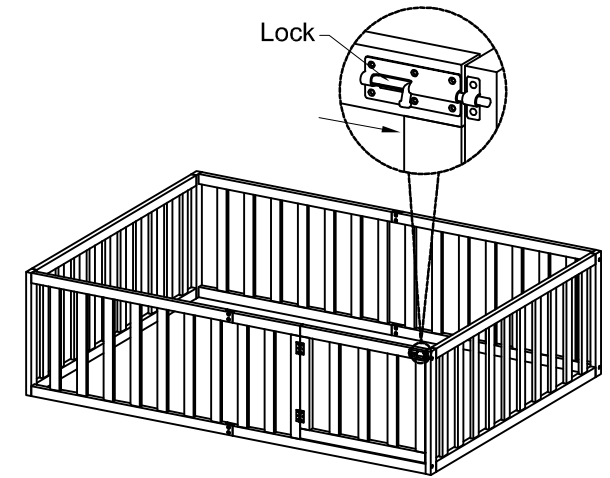

ASSEMBLY INTRUCTION

MODEL: SINGLE FULL BED
ITEM : WF289662

PART LIST

NO	DESCRIPTION	IMAGE	QTY	NO	DESCRIPTION	IMAGE	QTY
A	Side Rails		2 Pcs	C	Door		1 Pc
B	Rails		3 Pcs				

HARDWARES LIST

NO	DESCRIPTION	IMAGE	QTY
1	Bolts M6x35mm		7 Pcs
2	Bolts M6x15mm		8 Pcs
3	Nut M6/6x12		8 Pcs
4	Allen key K4		2 Pcs

STEP 3: