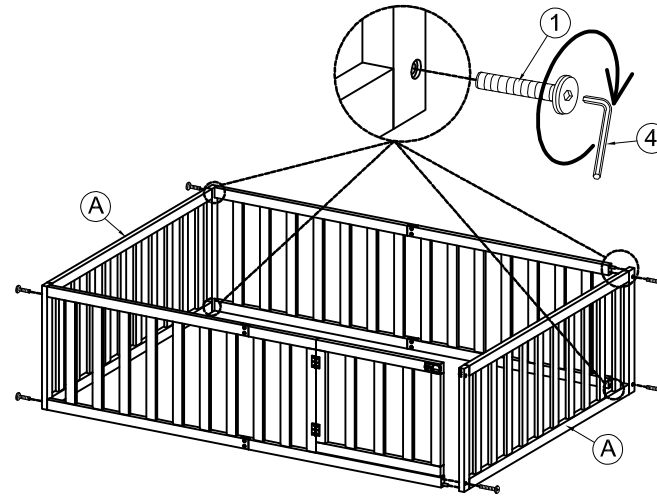

ASSEMBLY INTRUCTION

MODEL: SINGLE FULL BED
ITEM : WF289662

PART LIST

NO	DESCRIPTION	IMAGE	QTY	NO	DESCRIPTION	IMAGE	QTY
A	Side Rails		2 Pcs	C	Door		1 Pc
B	Rails		3 Pcs				

HARDWARES LIST

NO	DESCRIPTION	IMAGE	QTY
1	Bolts M6x35mm		7 Pcs
2	Bolts M6x15mm		8 Pcs
3	Nut M6/6x12		8 Pcs
4	Allen key K4		2 Pcs

STEP 1:

STEP 2:

STEP 3:

COMPLETE