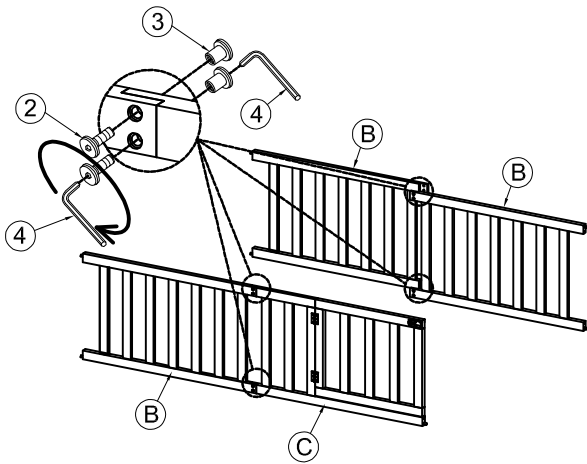

ASSEMBLY INTRUCTION

MODEL: SINGLE FULL BED
ITEM : WF289662

PART LIST

NO	DESCRIPTION	IMAGE	QTY	NO	DESCRIPTION	IMAGE	QTY
A	Side Rails		2 Pcs	C	Door		1 Pc
B	Rails		3 Pcs				

HARDWARES LIST

NO	DESCRIPTION	IMAGE	QTY
1	Bolts M6x35mm		7 Pcs
2	Bolts M6x15mm		8 Pcs
3	Nut M6/6x12		8 Pcs
4	Allen key K4		2 Pcs

STEP 1:

STEP 2:

STEP 3:

COMPLETE