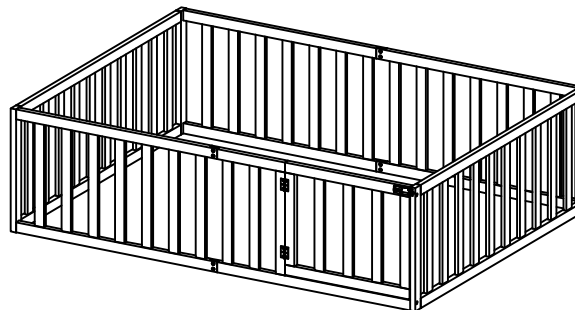

ASSEMBLY INTRUCTION

MODEL: SINGLE FULL BED
ITEM : WF289662

PART LIST

NO	DESCRIPTION	IMAGE	QTY	NO	DESCRIPTION	IMAGE	QTY
A	Side Rails		2 Pcs	C	Door		1 Pc
B	Rails		3 Pcs				

HARDWARES LIST

NO	DESCRIPTION	IMAGE	QTY
1	Bolts M6x35mm		7 Pcs
2	Bolts M6x15mm		8 Pcs
3	Nut M6/6x12		8 Pcs
4	Allen key K4		2 Pcs

STEP 1:

STEP 2:

STEP 3:

COMPLETE