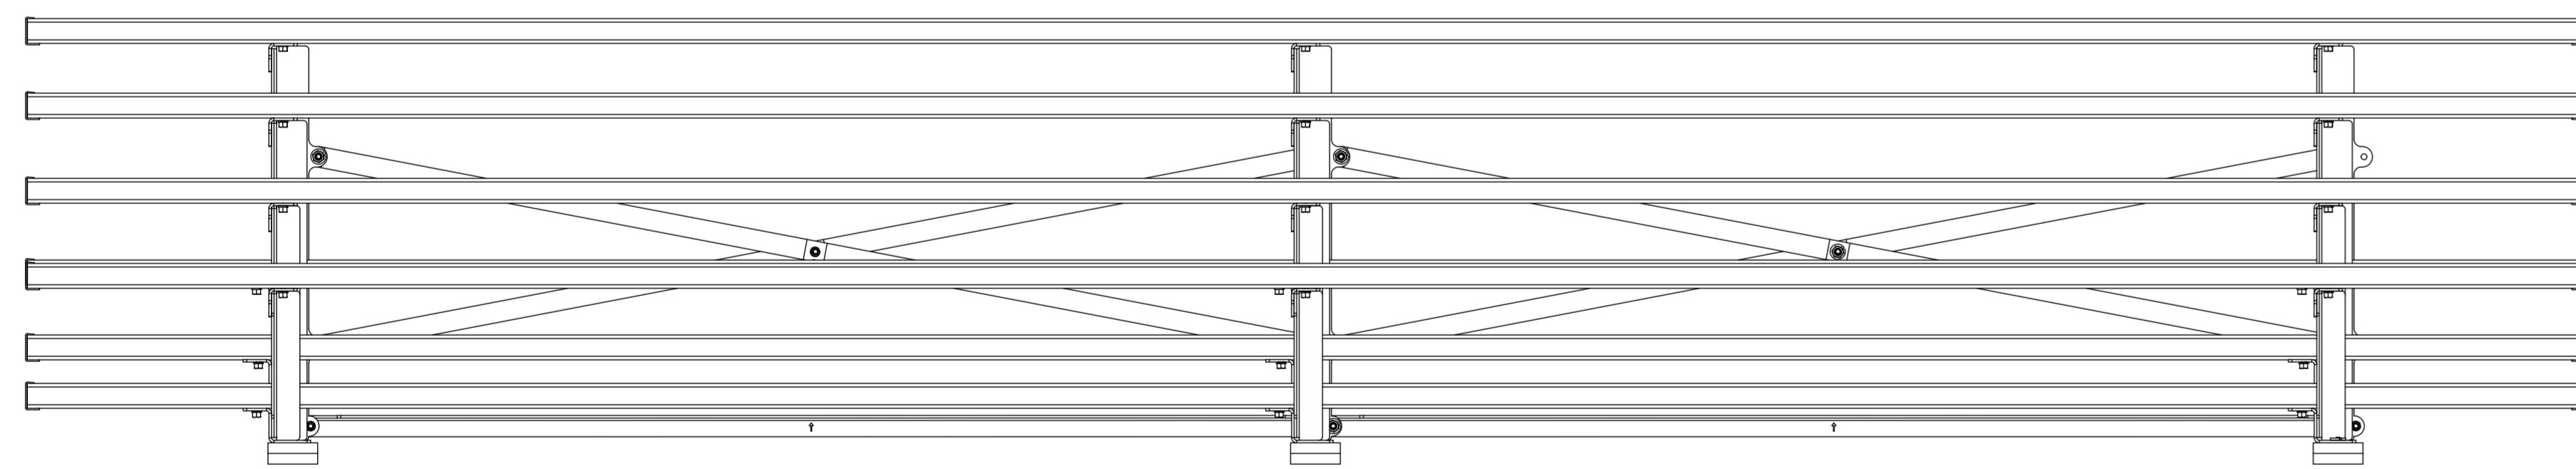

CUSTOM COLORED PLANKS AVAILABLE UPON  
REQUEST FOR AN ADDITIONAL CHARGE

AVAILABLE IN  
9', 15' AND 21'  
LENGTHS

ALUMINUM END CAPS

SINGLE FOOTPLANK OPTION

TREATED  
2X4 WOOD  
RUNNERS

DOUBLE FOOTPLANK OPTION