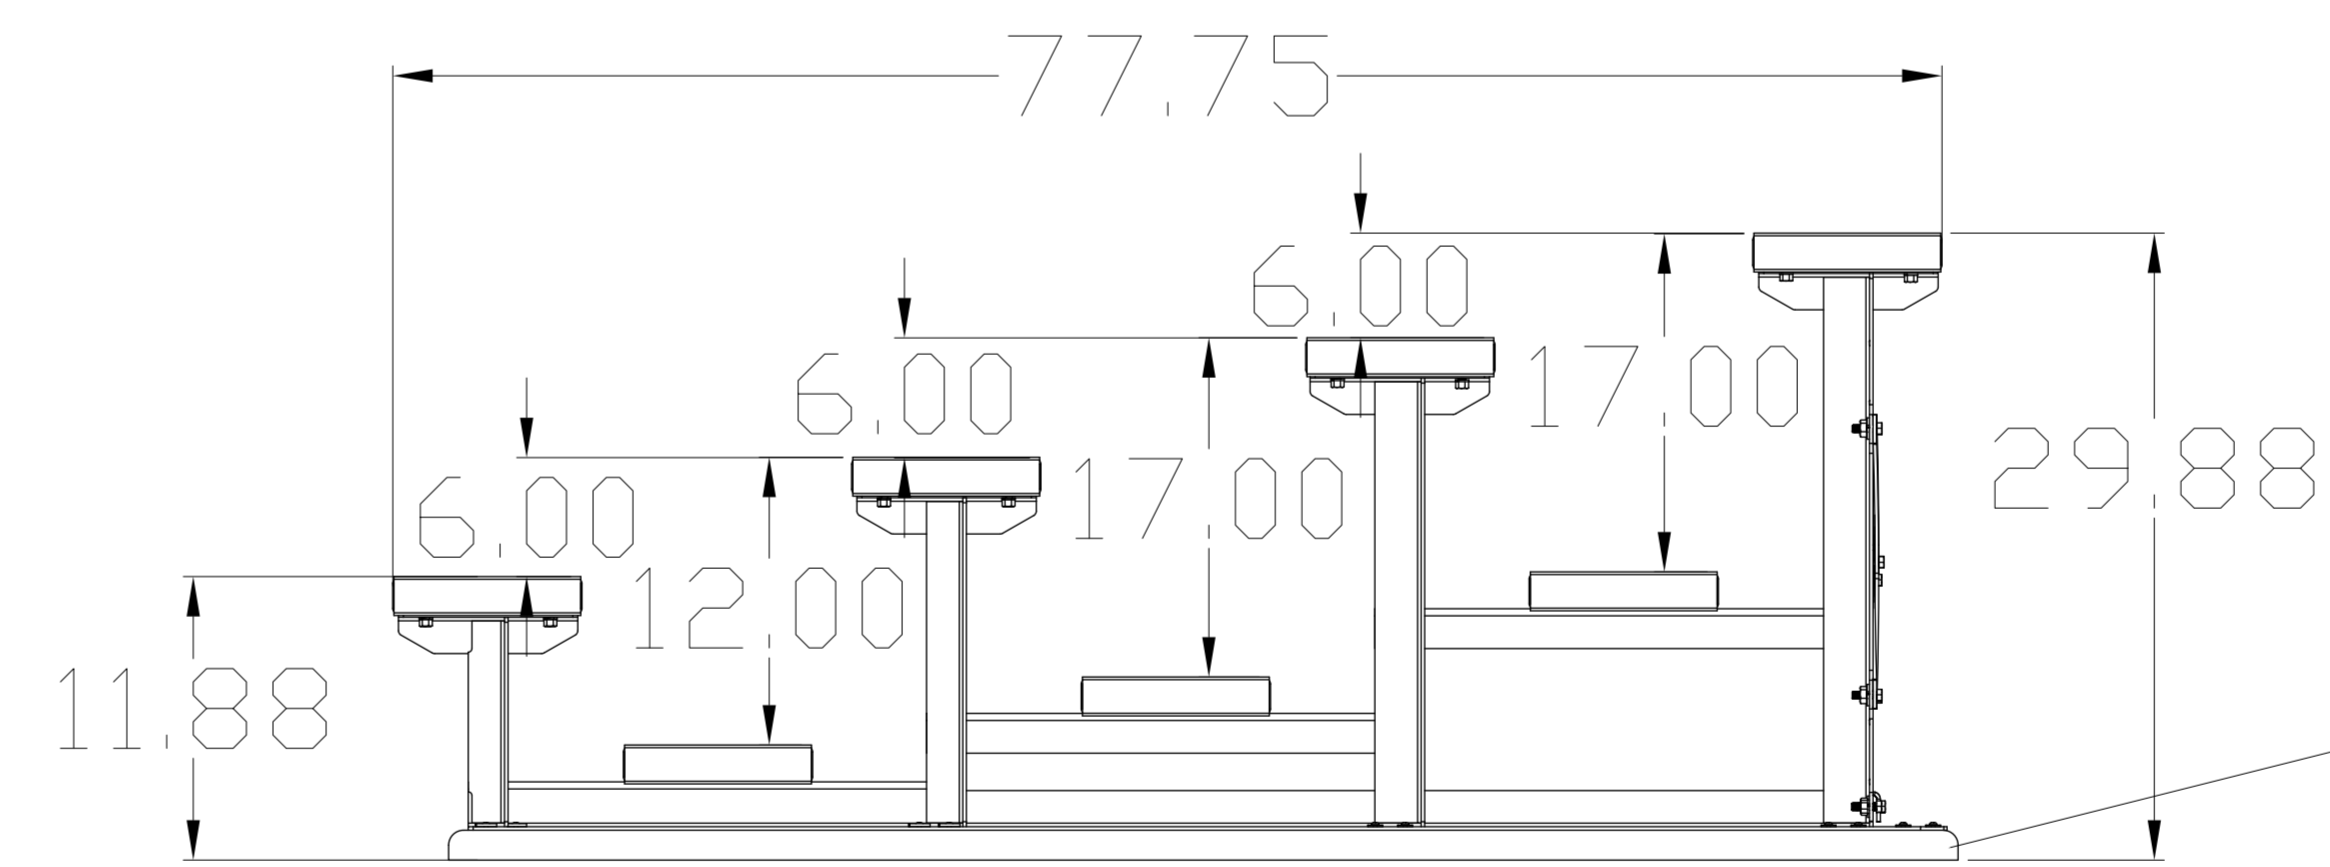

CUSTOM COLORED PLANKS AVAILABLE UPON  
REQUEST FOR AN ADDITIONAL CHARGE

AVAILABLE IN  
9', 15' AND 21'  
LENGTHS

ALUMINUM END CAPS

SINGLE FOOTPLANK OPTION

TREATED  
2X4 WOOD  
RUNNERS

DOUBLE FOOTPLANK OPTION