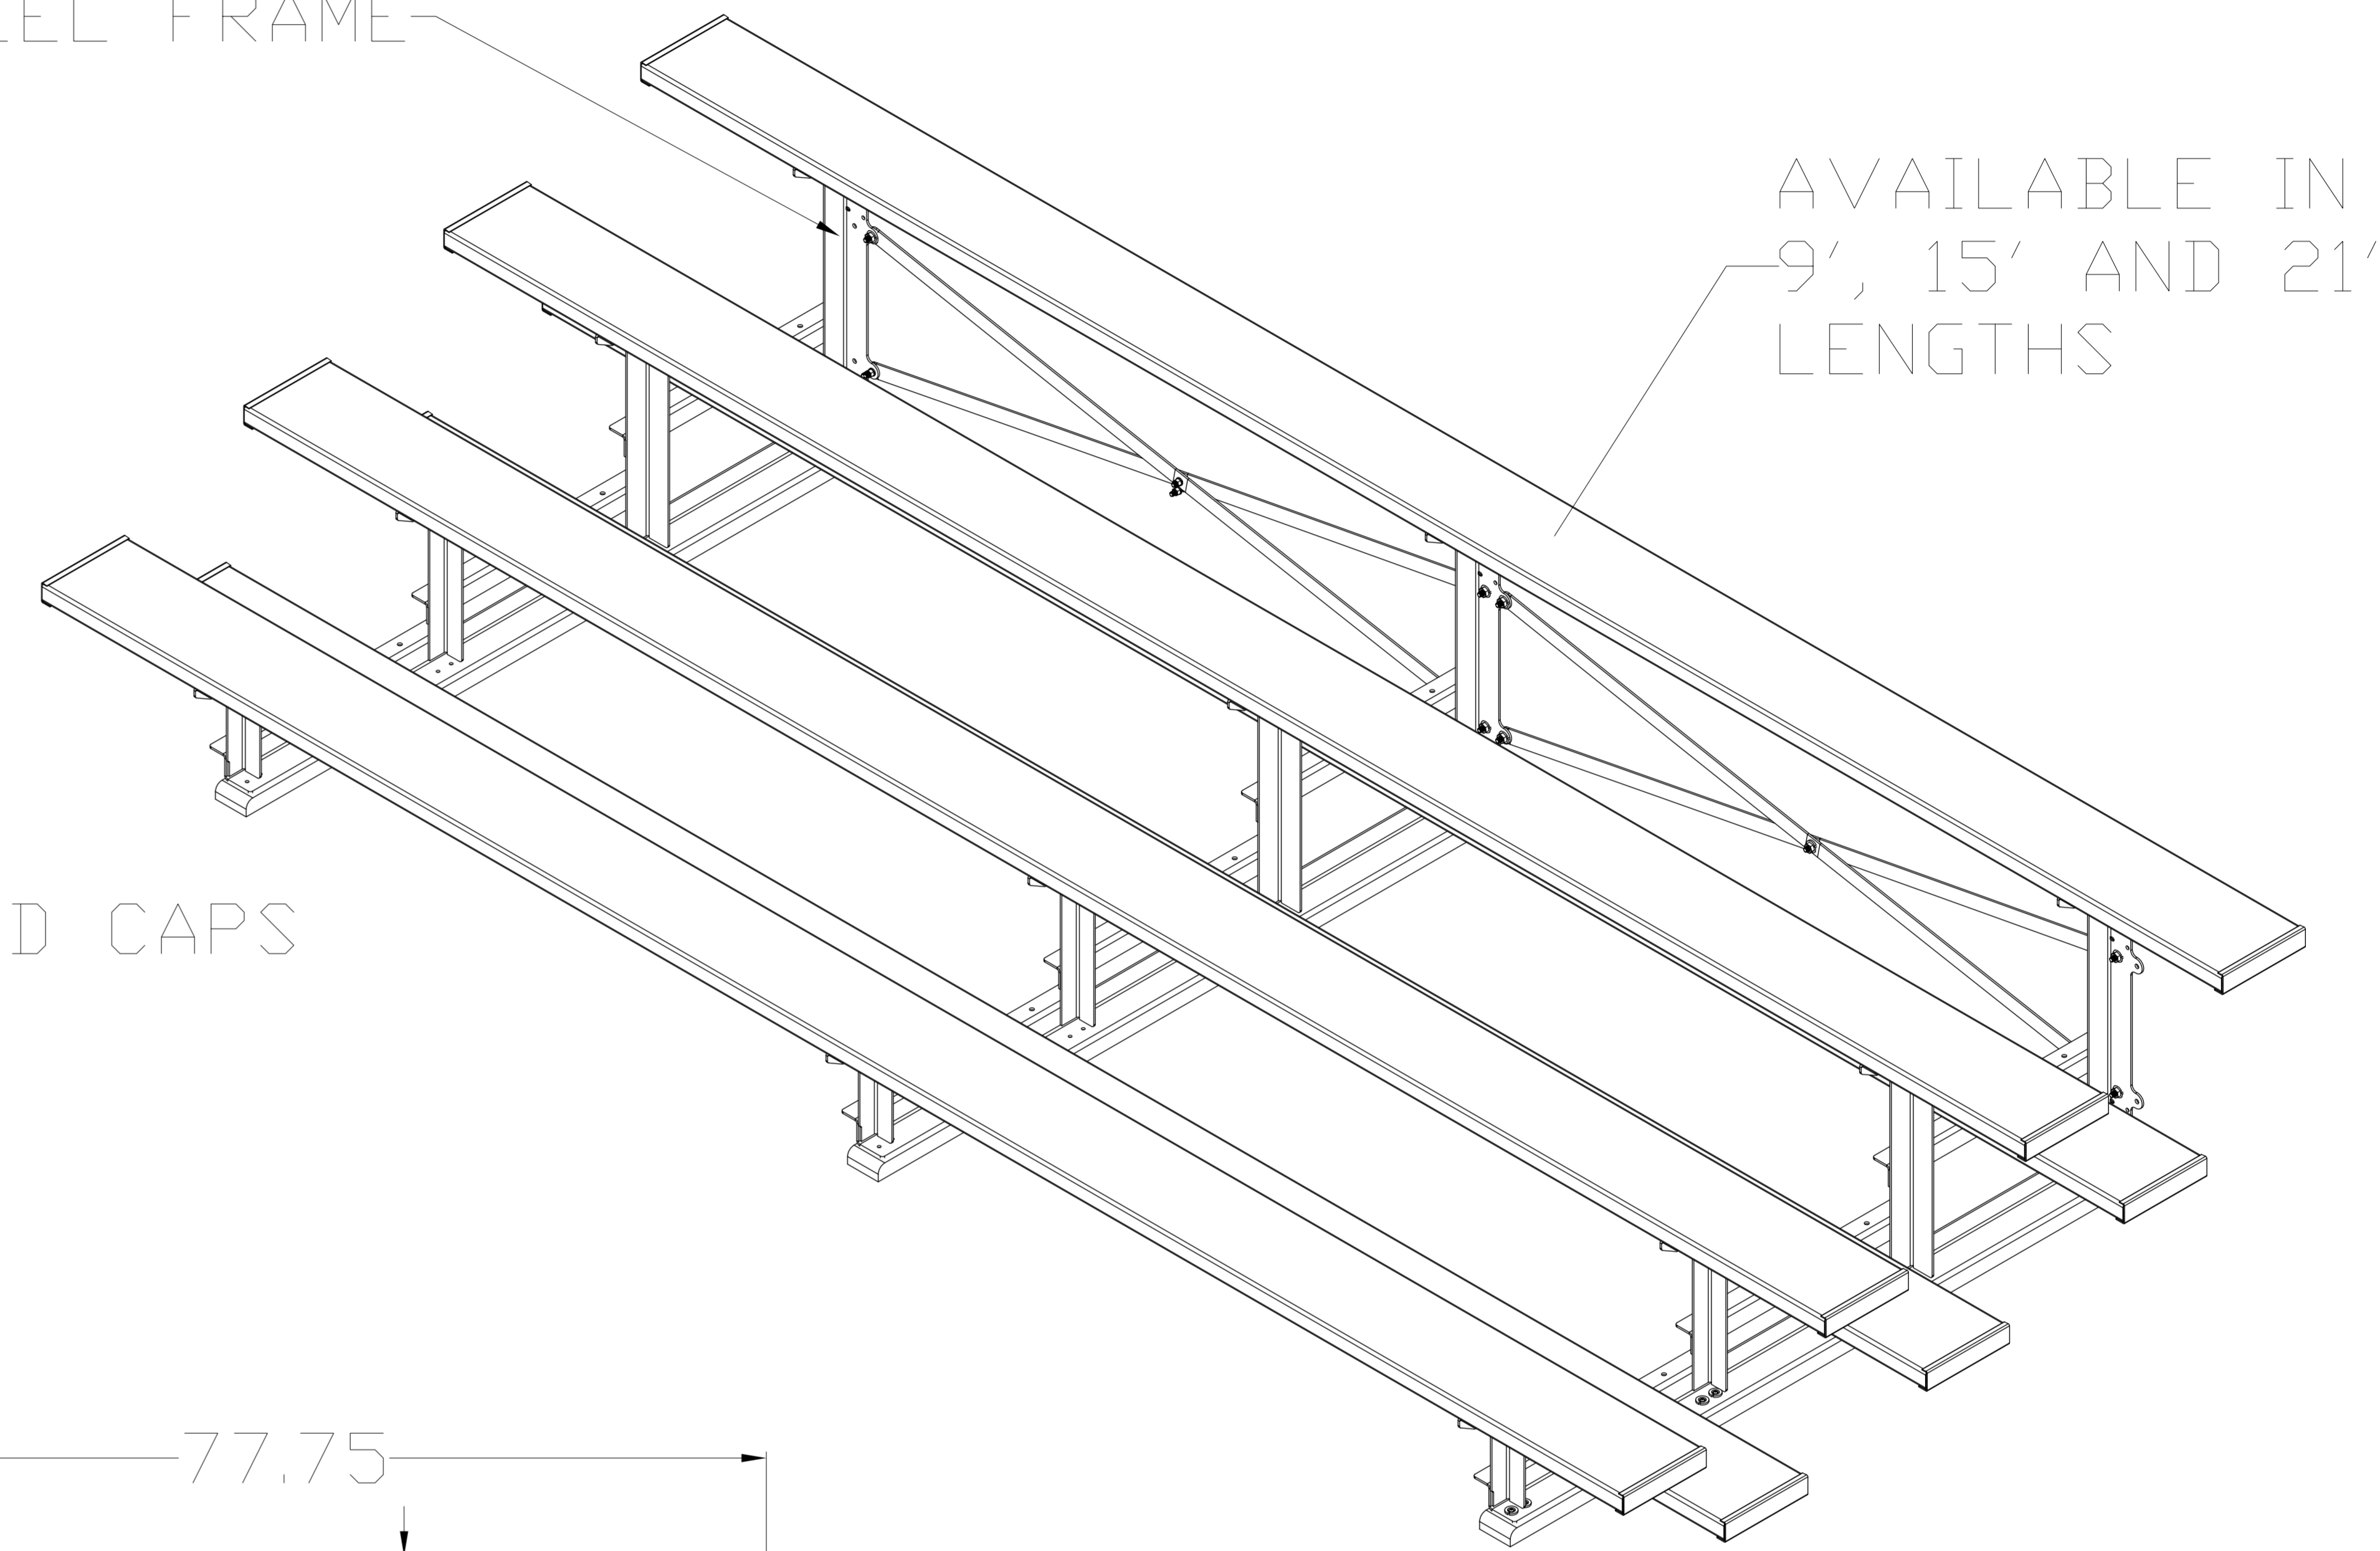

CUSTOM COLORED PLANKS AVAILABLE UPON  
REQUEST FOR AN ADDITIONAL CHARGE

AVAILABLE IN  
9', 15' AND 21'  
LENGTHS

ALUMINUM END CAPS

SINGLE FOOTPLANK OPTION

TREATED  
2X4 WOOD  
RUNNERS

DOUBLE FOOTPLANK OPTION