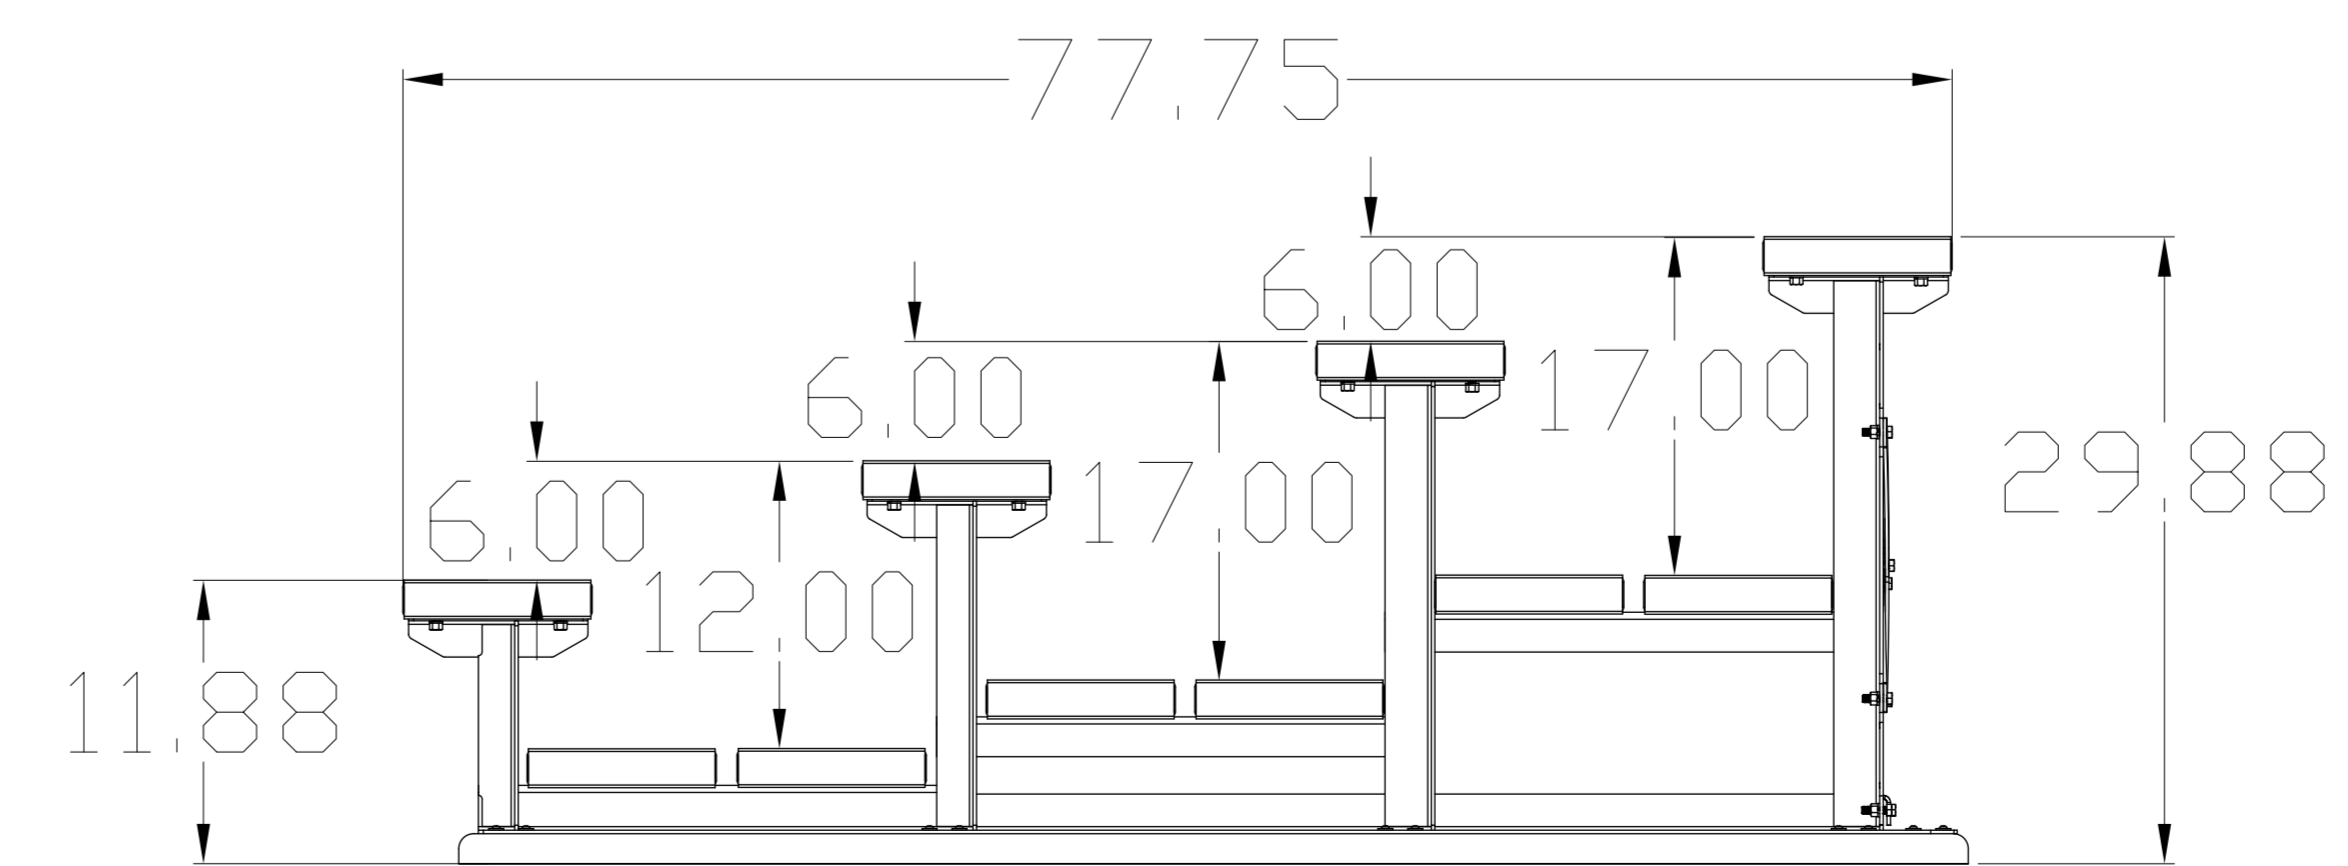

CUSTOM COLORED PLANKS AVAILABLE UPON  
REQUEST FOR AN ADDITIONAL CHARGE

AVAILABLE IN  
9', 15' AND 21'  
LENGTHS

ALUMINUM END CAPS

SINGLE FOOTPLANK OPTION

TREATED  
2X4 WOOD  
RUNNERS

DOUBLE FOOTPLANK OPTION