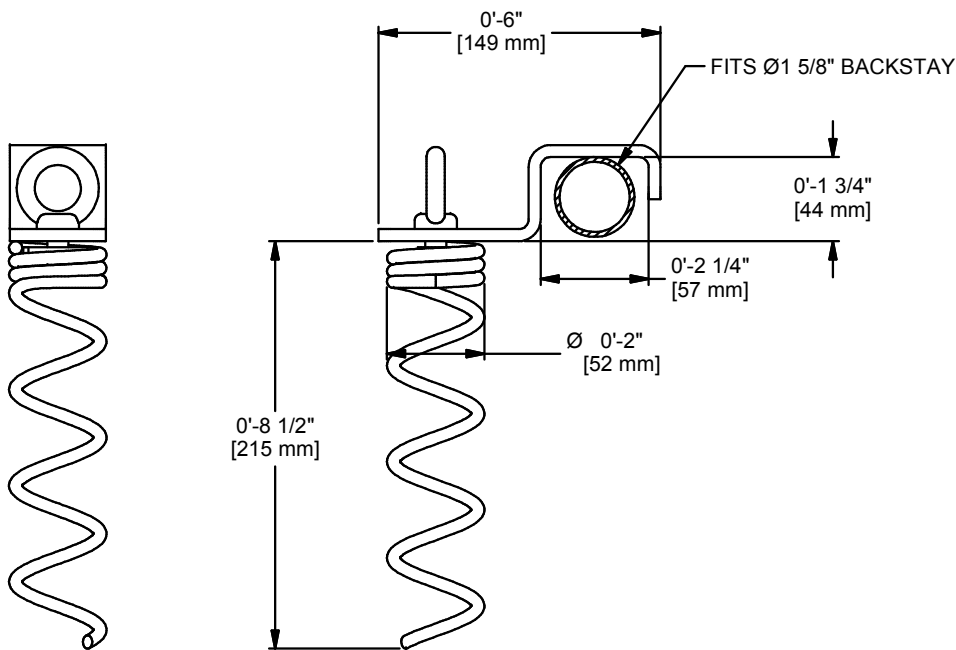

- SGSA INCLUDES (4) ANCHORS
- USE (4) ANCHORS PER GOAL
- NOT TO BE USED IN SANDY OR LOOSE SOIL CONDITIONS
- ZINC PLATED FINISH

CONSUMER PRODUCT SAFETY ALERT

From the U.S. Consumer Product Safety Commission, Washington, D.C.
 Portable/Movable Soccer Goals can fall over causing serious injury or death. Securely anchor or counter weight portable goals at ALL times. Check ALL connecting hardware before EVERY use. When goals are not in use: tip goal on face, chain to nearby fence or store in secure area.

SCREW ANCHOR KIT, SOCCER GOAL (4)

DRAWN	CROSBY	DATE	11/8/2016	DATE ISSUED
APPROVED		DATE		
FILE LOC. Q:\Inventor Files\Specification Files\06_Outdoor Products				
SIZE	SCALE	SHT. NO.	PART NO.	REV
A		1 OF 2	SGSA	

MODEL SGSA

SOCCER GOAL SCREW ANCHOR KIT OF (4)

Used with portable soccer goals on turf to anchor the goal to the ground. Kit contain (4) screw type anchors be used with soccer goals having a 1 5/8" backstay. Each anchor weldment consists of an 8 1/2" long wire formed screw and is attached over the backstay with a heavy clamping bracket. An eyebolt welded to the screw is used to twist the wire screw into the ground.