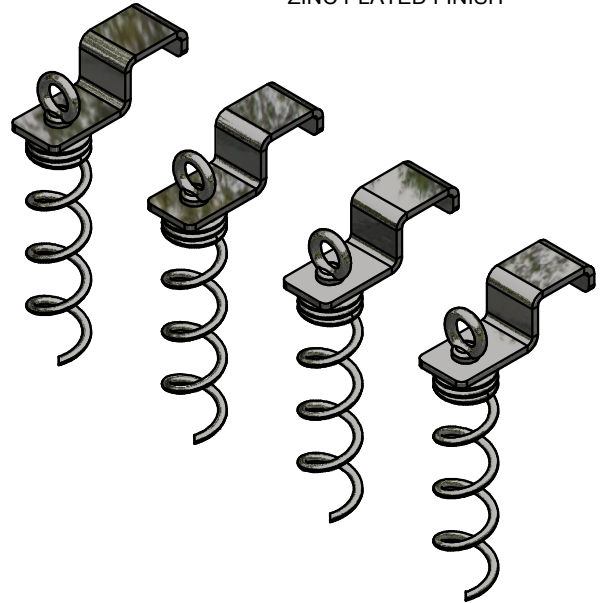

- SGSA INCLUDES (4) ANCHORS
- USE (4) ANCHORS PER GOAL
- NOT TO BE USED IN SANDY OR LOOSE SOIL CONDITIONS
- ZINC PLATED FINISH

CONSUMER PRODUCT SAFETY ALERT

From the U.S. Consumer Product Safety Commission, Washington, D.C.
 Portable/Movable Soccer Goals can fall over causing serious injury or death. Securely anchor or counter weight portable goals at ALL times. Check ALL connecting hardware before EVERY use. When goals are not in use: tip goal on face, chain to nearby fence or store in secure area.

SCREW ANCHOR KIT, SOCCER GOAL (4)

DRAWN	CROSBY	DATE	11/8/2016	DATE ISSUED
APPROVED		DATE		
FILE LOC. Q:\Inventor Files\Specification Files\06_Outdoor Products				
SIZE	SCALE	SHT. NO.	PART NO.	REV
A		1 OF 2	SGSA	

MODEL SGSA

SOCCER GOAL SCREW ANCHOR KIT OF (4)

Used with portable soccer goals on turf to anchor the goal to the ground. Kit contain (4) screw type anchors be used with soccer goals having a 1 5/8" backstay. Each anchor weldment consists of an 8 1/2" long wire formed screw and is attached over the backstay with a heavy clamping bracket. An eyebolt welded to the screw is used to twist the wire screw into the ground.