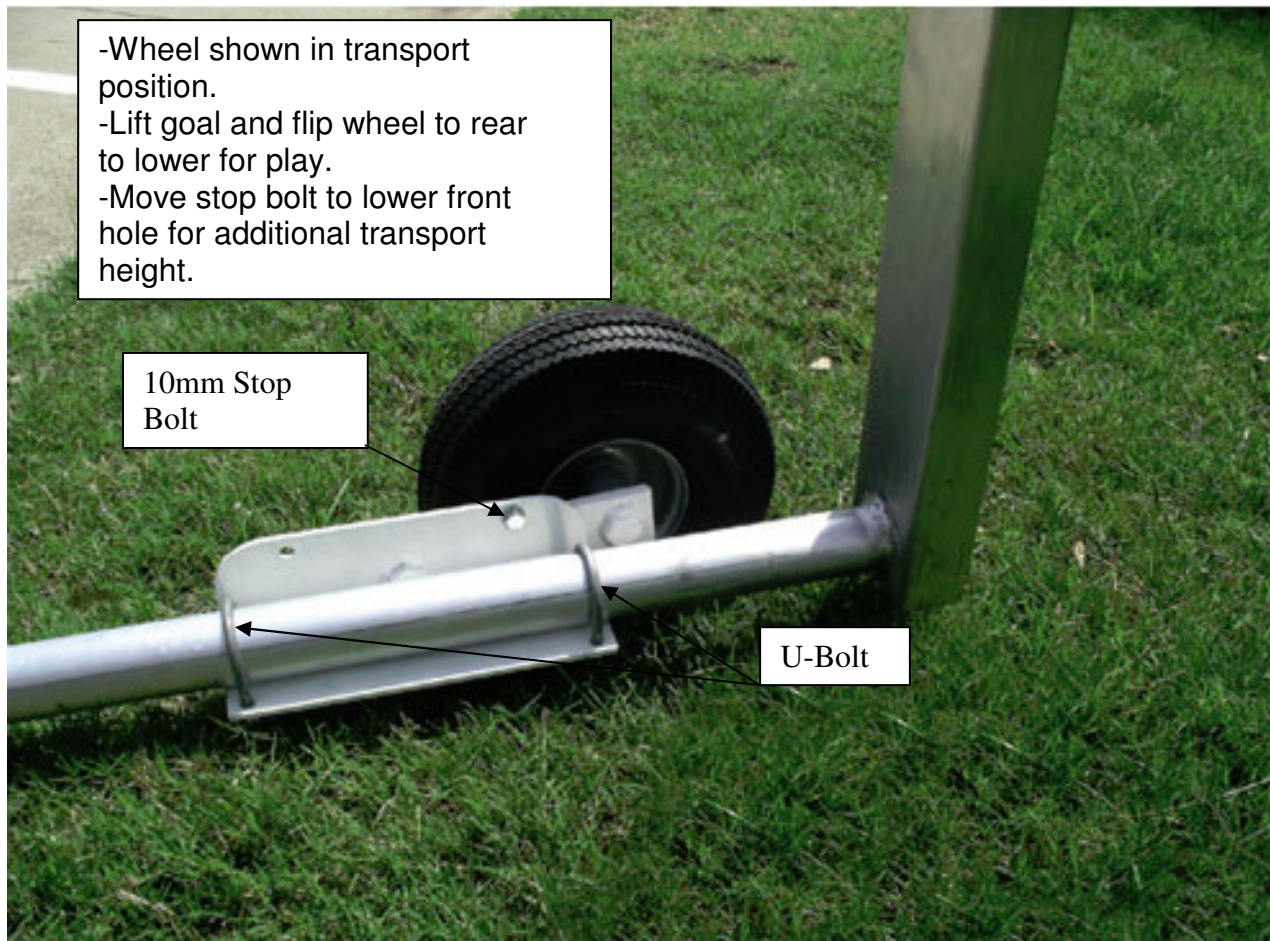

SGWK

WHEEL ADAPTER KIT

Specifications:

Wheel Adapter kit allows for easy transport of portable soccer goals. Reduces wear and tear from dragging goals across field. 10" wheels fit snugly into bottom of upright for quick and easy portability. Fits any soccer goal with a 1 5/8" to 2" diameter backstays. Kit includes four wheels to transport one pair of goals.