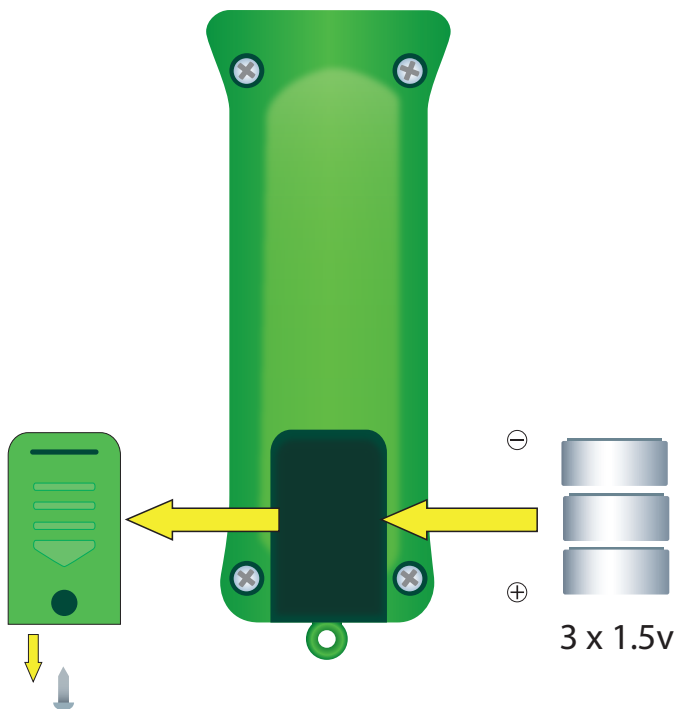

Battery replacement for Mini Spinner Fixation Globe

Part Number: 591500

1. Remove set screw from cover plate.
2. Remove cover
3. Remove old batteries
4. Replace with three 1.5v batteries as shown
5. Put back into place the cover and then set screw