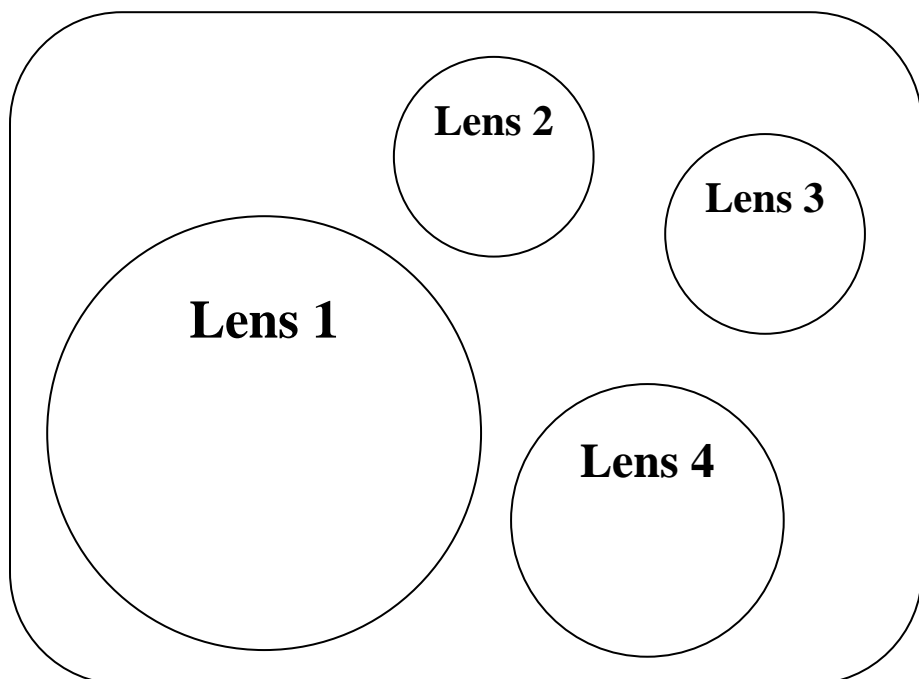

ION VISION Standard Multi-Lens Cases

P-IOV-CS01
LENS 1: EZVIEW 15D, 20D, 22D
LENS 2: EZVIEW 95, 60D, 78D
LENS 3: EZVIEW 90D

P-IOV-CS02
LENS 1: EZVIEW 15D, 20D, 22D
LENS 2: EZVIEW 95, 60D, 78D
LENS 3: EZVIEW 115

P-IOV-CS03
LENS 1: EZVIEW 15D, 20D, 22D
LENS 2: EZVIEW 90D
LENS 3: DIRECTVIEW 3 MIRROR, 3 MIRROR NF, 4 MIRROR, 4 MIRROR NF, CAPSULOTOMY, IRIDOTOMY
LENS 4: EZVIEW 95, 60D, 78D

P-IOV-CS04
LENS 1: EZVIEW 15D, 20D, 22D
LENS 2: EZVIEW 115
LENS 3: DIRECTVIEW 3 MIRROR, 3 MIRROR NF, 4 MIRROR, 4 MIRROR NF, CAPSULOTOMY, IRIDOTOMY
LENS 4: EZVIEW 95, 60D, 78D