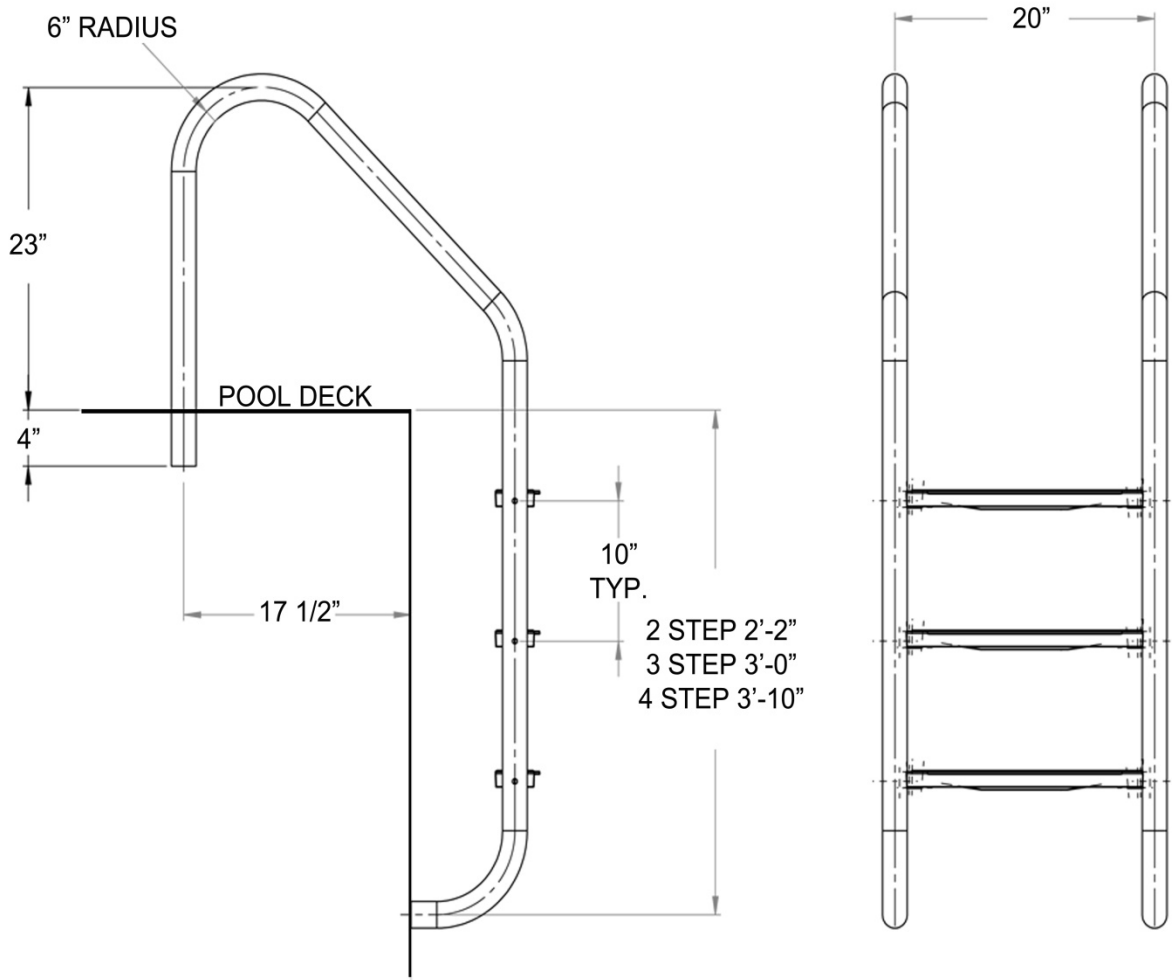

## Classic Ladder – Technical Spec Sheet

Global Pool Products  
 684 N. Port Crescent, Suite C  
 Bad Axe, MI 48413  
 P: 989-269-5900 TF: 866-712-0606  
 Fax: 989-269-5902

The information contained in this document is proprietary and confidential to Global Pool Products and not to be reproduced without written consent from Global Pool Products