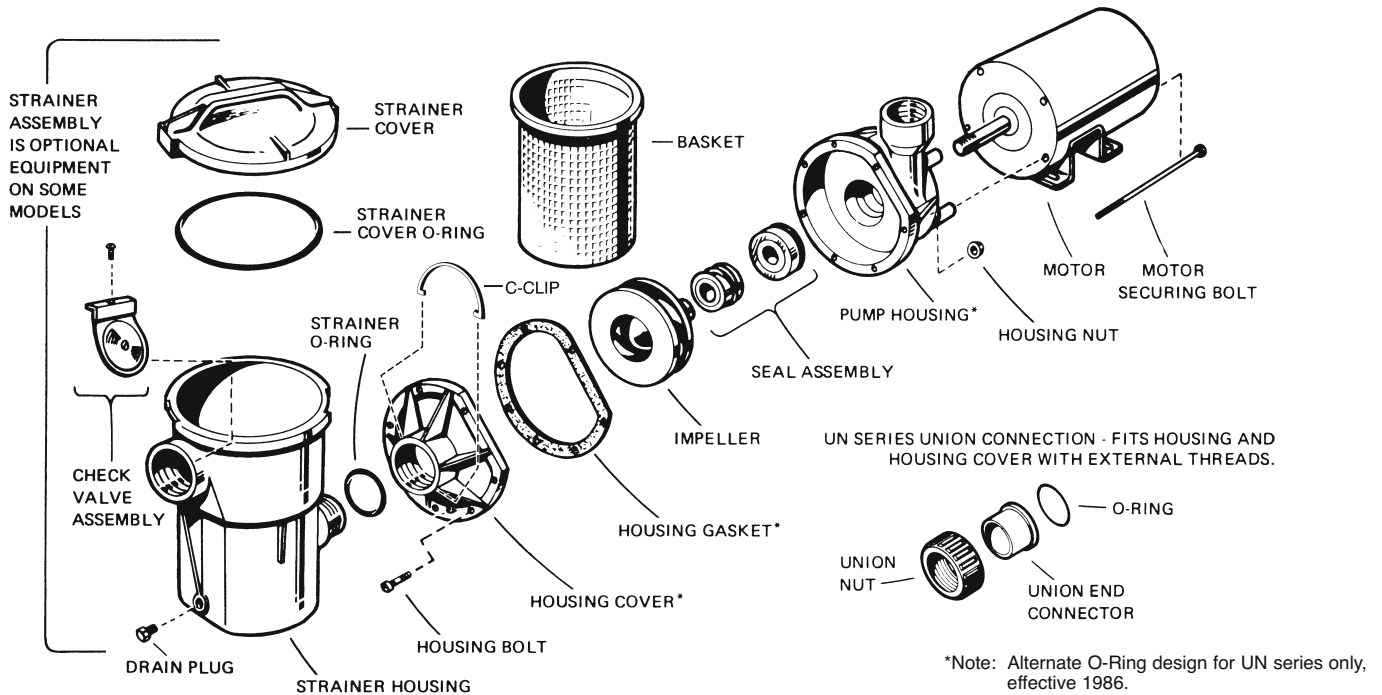

**Parts for Pump Models: SP1500, SP1510, SP1511, SP1550, SP1575, EP1500 Series; and Pump Strainer SP1516**

Part No.	Description	Ctn. Qty.
SPX1500AA	Pump Housing	4
SPX1500B	Housing Cover	2
SPX1500KA	Seal Assembly with Cup	10
SPX1500H	Housing Gasket	10
SPX1500N2	Housing Bolt, No. 10-24 Hex. Head	20
SPX1500Y2	Housing Nut, No. 10-24 Hex.	20
SPX1500E	Impeller (refer to part number on original equipment)	25
SPX1500F	Impeller (refer to part number on original equipment)	10
SPX1500CAP	Strainer Housing with Basket	1
SPX0710Z3	Strainer Cover O-Ring – for solid cover (1978 and Prior)	10
SPX1500D2A	Strainer Cover, with O-Ring	10
SPX1500P	Strainer Cover O-Ring	10
SPX1250RA	Strainer Basket (1992 and Prior)	10
SPX1500LX	Strainer Basket – Large, 4 1/2" x 7"	10
SPX1500RA	Check Valve Assembly (1990 and Prior)	10
SPX1500W	Strainer O-Ring	10
SPX1700FG	Drain Plug with Gasket	10
SPX1500X1	Shim for vertical discharge (1999 and Prior)	10
SPX1515C	Strainer Housing C-Clip (2000-2003)	10
SPX1515CN	Strainer Housing C-Clip (2004- )	10
SPXHKIT12	H-KIT Quick Pump Repair for Power Flo (Includes SPX1500KA, SPX1580Z1, SPX1500P, SPX1500W, SPX1500H, SPX1705Z1 and Jack's Lube)	10

**SP1500UN Parts same as SP1500 Series except as listed below:**

SPX1500AAT	Pump Housing with External Thread (1985 and Prior)	4
SPX1501AAT	Pump Housing with External Thread – O-Ring style	4
SPX1500B1T	Housing Cover with External Thread (1985 and Prior)	2
SPX1501BT	Housing Cover with External Thread – O-Ring style	2
SPX1500L	Impeller, 1 H.P.	10
SPX1082Z5B	O-Ring, Pump Housing	10
SPX1500JS	Union End Connector – Socket	5
SPX1500JT	Union End Connector – Threaded	5
SPX1500G	Union Nut	10
SPX1495Z1	O-Ring, End Connector	10