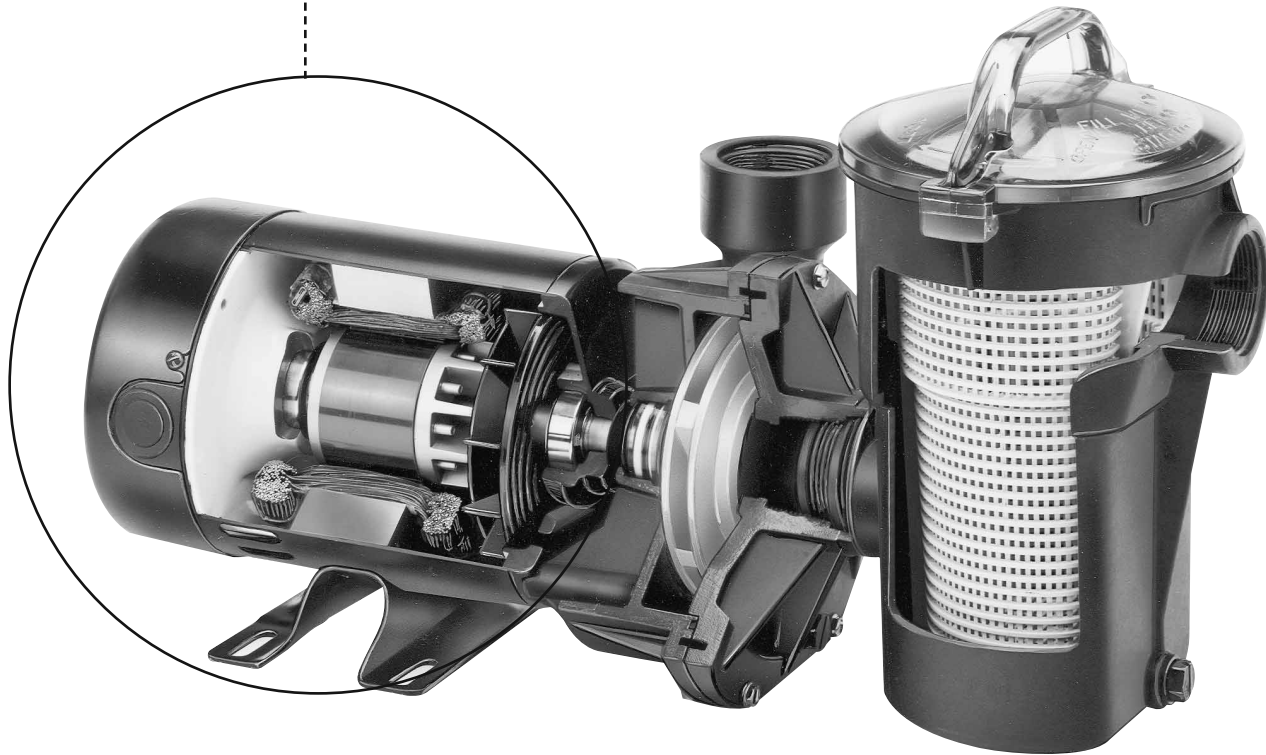

Parts for Power-Flo Pump Motors for Pumps listed on pages 132 and 133

Part No.	Description	Ctn. Qty.
SPX1500Z1E	Motor, 1/2 H.P. Single Phase, 60 Cycle	1
SPX1510Z1E	Motor, 3/4 H.P. Single Phase, 60 Cycle	1
SPX1510Z1XE	Motor, 1 H.P. Single Phase, 60 Cycle	1
SPX1515Z1E	Motor, 1 1/2 H.P., Single Phase, 60 Cycle	1
SPX1520Z1ESC	Motor, 2 H.P. Single Phase, 60 Cycle	1
SPX1510Z24XE	Dual Speed Motor, 1 H.P., Single Phase, 60 Cycle	1
SPX1515Z24EC	Dual Speed Motor, 1 1/2 H.P., Single Phase, 60 Cycle	1
SPX1520Z2ES	Dual Speed Motor, 2 H.P., Single Phase, 60 Cycle	1
SPX1500Z15S	Motor Canopy, Flex 48, with On-Off Switch	1
SPX1500Z15T	Motor Canopy, Flex 48 2-Speed, with 3-Position Switch	1
SPX1500S8	Motor Switch – On-Off for Flex 48	10
SPX1500S9	Motor Switch – 3 Position for 2 Speed Flex 48	10
SPX1250WA	Motor Cord 14/3 6 ft.	10
SPX1550WA1	Motor Cord 12/3 3 ft. Twist Lock	10
SPX1540Z1E	Motor, 40 GPM, Single Phase, 60 Cycle	1