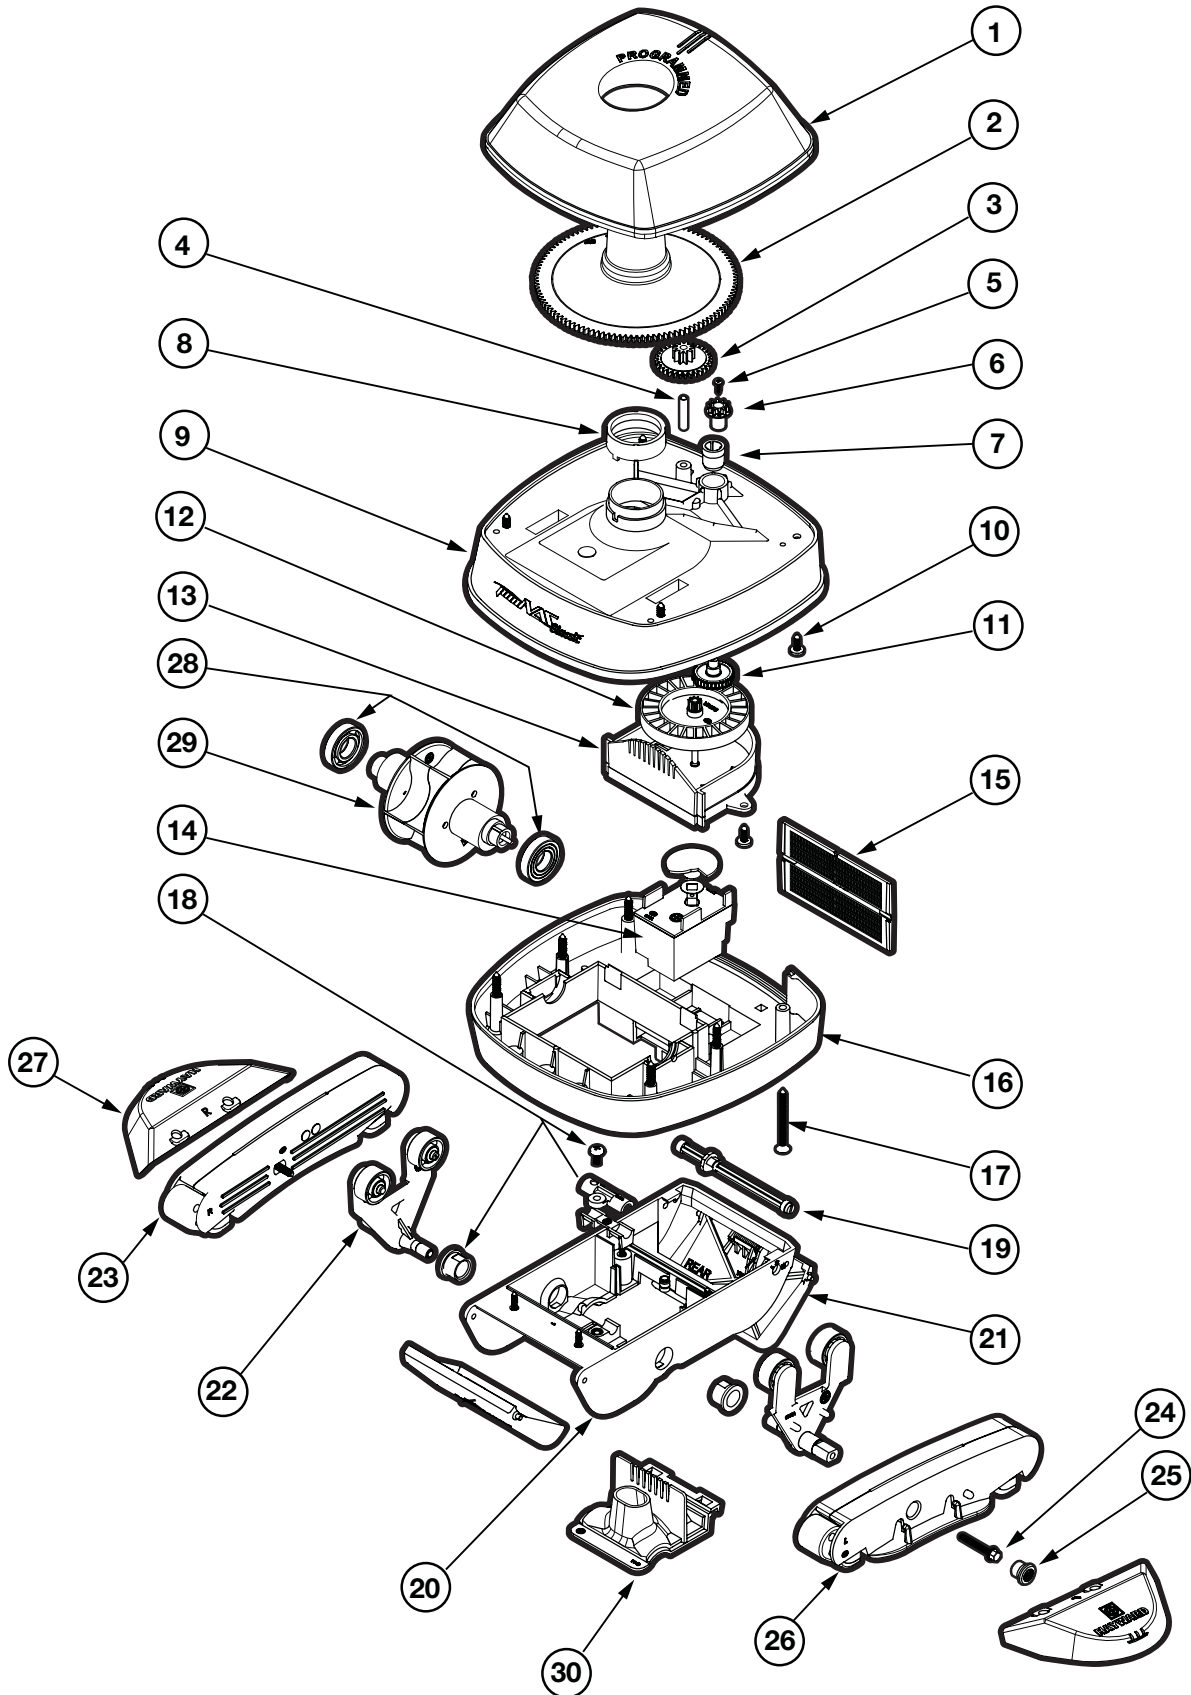

PoolVac Classic™

REPLACEMENT PARTS

Parts Diagram

Parts Listing

Ref. No.	Part No.	Description	Ctn. Qty.	No. Req'd
1	AXV700BL	Top Cover	5	1
2	AXV070	Cone Gear, Clear	10	1
3	AXV301	Intermediate Gear	25	1
4	AXV309	Intermediate Gear Shaft	50	1
5	AXV068	Spindle Gear Screw	50	1
6	AXV303	Cone Spindle Gear	25	1
7	AXV066A	Spindle Gear Bushing	25	1
8	AXV306	Cone Gear Bushing	25	1
9	AXV060WH	Upper Middle Body	10	1
10	AXV065P	Upper Body Screw (6 pack)	25	1
11	AXV064A	Medium Turbine Drive Gear	25	1
12	AXV062C	Medium Turbine	25	1
13	AXV009	Medium Turbine Case with Axle	25	1
14	AXV408P	Gear Box Assembly	25	1
15	AXV051AWH	Screen	50	1
16	AXV050CWH	Lower Middle Body	10	1
17	AXV057P	Middle Body Screw (6 pack)	25	1
18	AXV699P	A-Frame Bushing Saddle Kit	25	1
19	AXV031B	Flap Adjuster	25	1
20	AXV230DWH	Lower Body	10	1
21	AXV434WHP	Flap Kit (2 flaps, front and rear with springs)	50	1
22	AXV621D	A-Frame Kit	25	1
23	AXV417WHP	Pod Kit	25	1
24	AXSCR4008	Pod Screw Kit (2 screws and 2 washers)	10	1
25	AXV016P	Pod Plug (6 pack)	100	1
26	AXV014P	Pod Shoes, Concrete (4 pack)	25	1
27	AXV604WHP	Wing Kit	50	1
28	AXV055P	Turbine Bearing Kit (2 pack)	50	1
29	AXV112P	Turbine Kit (turbine and 2 bearings)	25	1
30	AXV141	Access Door	25	1