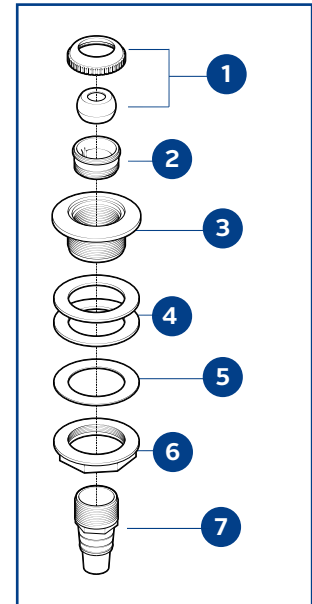

INLET RETURN PARTS