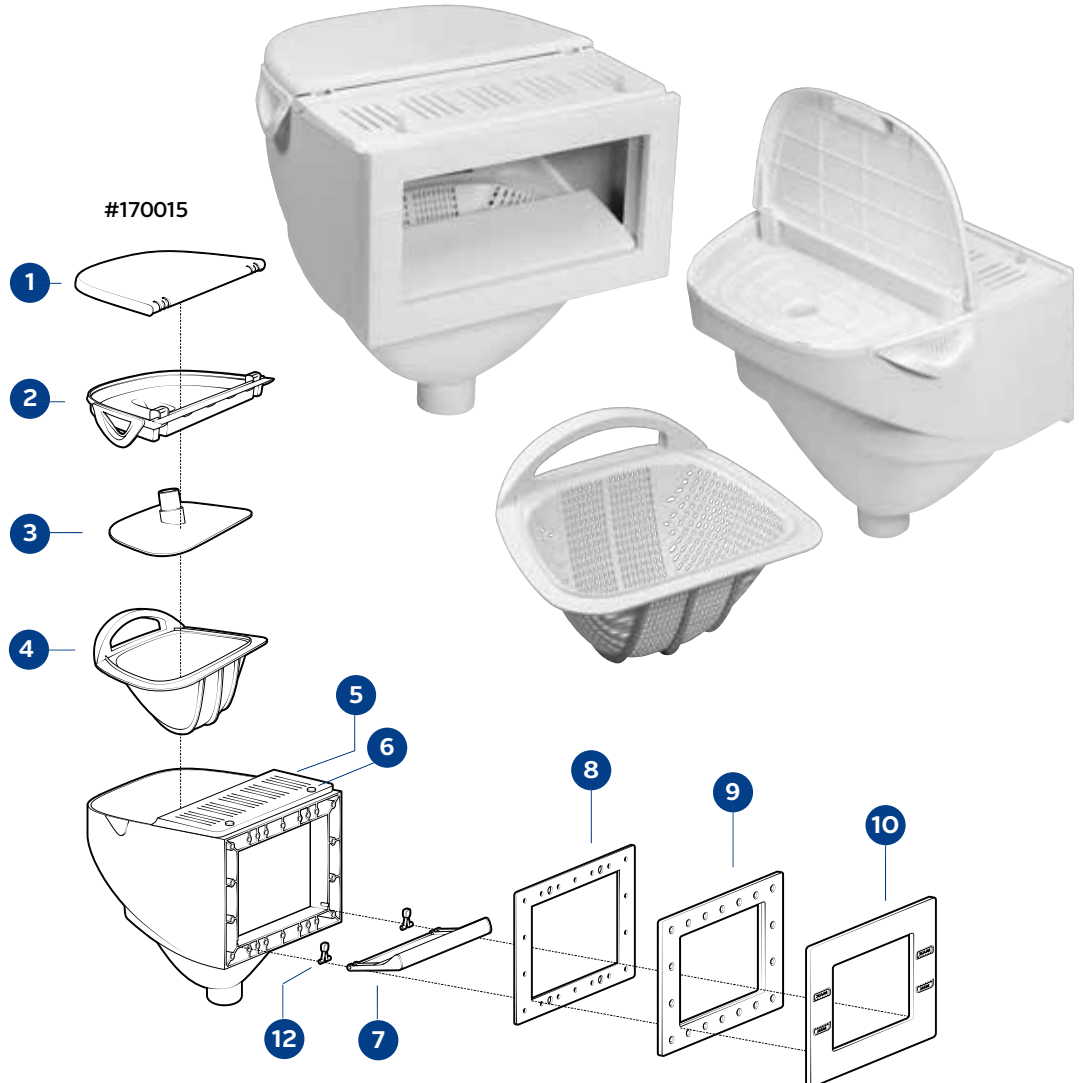

DELUXE WIDE MOUTH WALL SKIMMER