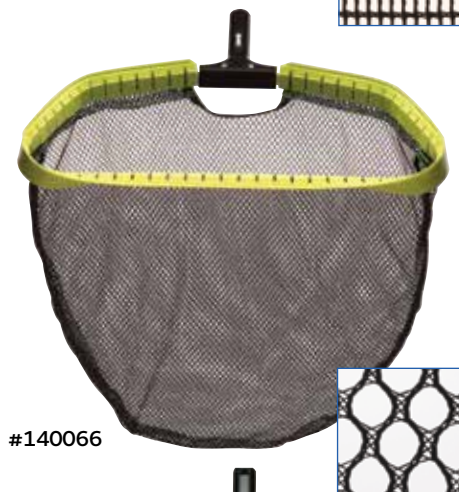

#100073

#100077

Pool Equipment Built to Weather the Storm

TSUNAMI Professional Leaf Rakes and Skimmers

- 18" - 20" wide opening tackles the toughest jobs
- Heavy-duty aluminum frame with plastic rim
- Extremely durable and maneuverable
- Protective outer netting on Soft, Fine and Big Mesh bags
- Choose from four different mesh bags
- Works seamlessly with our Dual Cam Pole with EZ Release
- Replacement nets and rims available for all leaf rake models