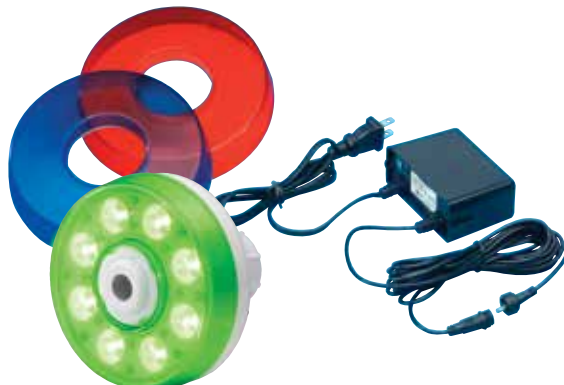

JET LIGHT

- Easily installs into your pools' return fitting
- Eight super bright LED Lights
- Three different colored lenses let you change light color instantly
- Sealed transformer with on/off switch is weather-tight for peace-of-mind
- 25-foot cord conveniently plugs into a standard 110 outlet
- Quick disconnect makes winterizing a snap
- State-of-the-art design does not obstruct water flow
- Extension fitting for operating all wall fountains and pressure side cleaners included
- UL/CA for customer protection

#980015 Jet Light

FOR NEW OR EXISTING ABOVE GROUND POOLS