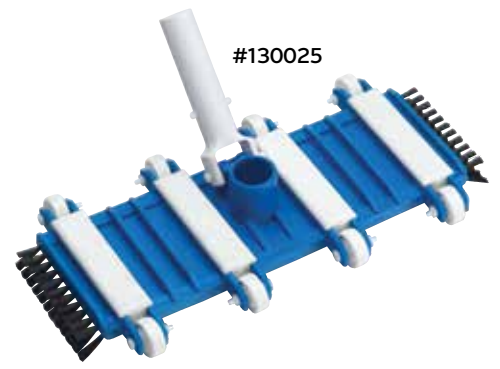

VACUUM HEADS

- #130005 Standard Vacuum Head
- #130010 Deluxe Vacuum Head
- #130015 Vacuum Head with Side Brushes
- #130016 Vacuum Head with Air Relief Valves
- #130020 Flexible Vacuum Head
- #130025 Flexible Vacuum Head with Side Brushes
- #130030 Triangular Vacuum Head
- #130035 Transparent Triangular Vacuum Head
- #130050 Deluxe Jet Vacuum
- #130055 Standard Jet Vacuum
- #130070 Leaf Eater with Wheels and Brushes

#130025