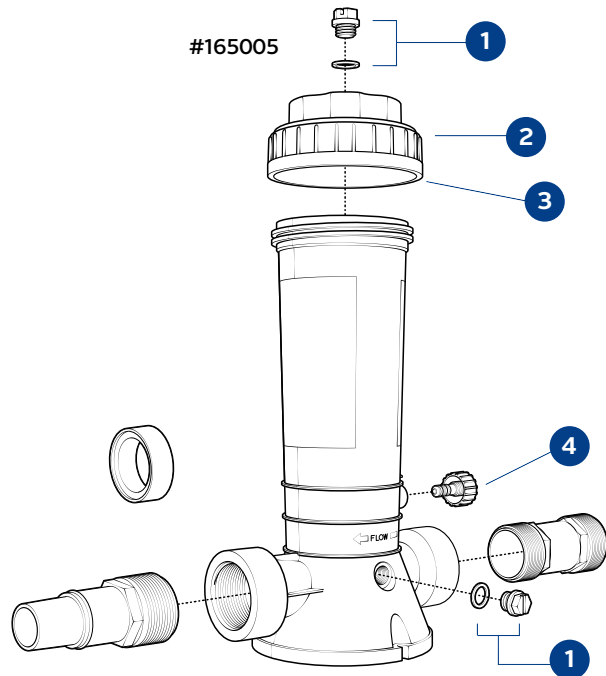

PARTS LIST: #165005

1	165902	Chlorinator Control Knob
2	165900	Chlorinator Lid
3	165901	Chlorinator O-Ring
4	165903	Chlorinator Drain Plug