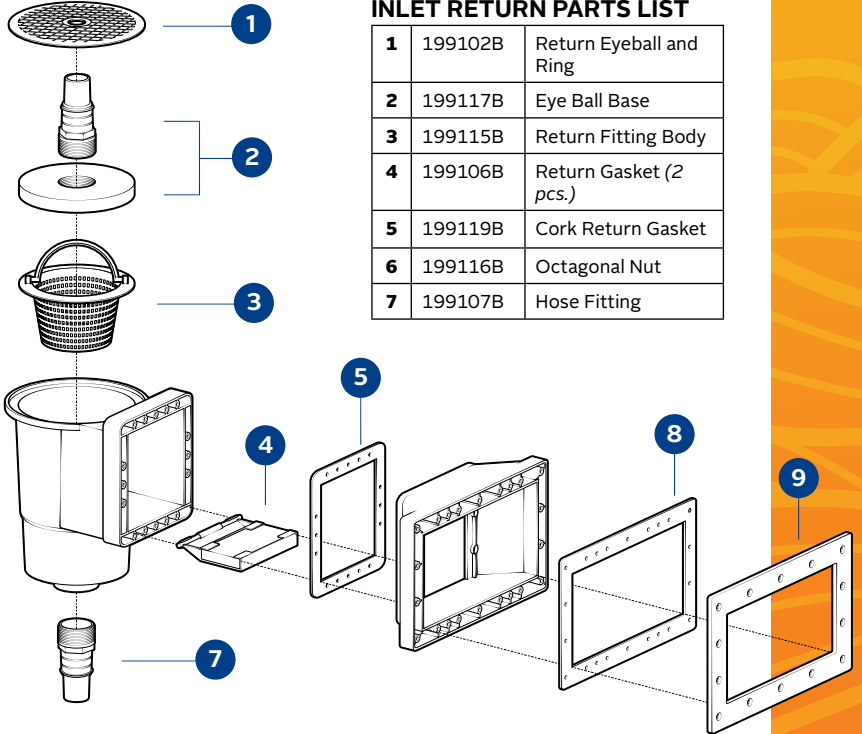

#170015 Deluxe Wide Mouth Wall Skimmer

DELUXE SKIMMER PARTS LIST

1	199136B	Top Cover
2	199138B	Back Cover
3	199130B	Vac Plate
4	199134B	Basket
5	199139B	Front Cover
6	199140B	Silicone Connector
7	199137B	Weir
8	199133B	Gasket
9	199131B	Face Plate
10	199132B	Face Plate Cover
11	199135B	Screw Set (not shown)
12	199141B	Quick Snap

DELUXE WIDE MOUTH WALL SKIMMER

WALL SKIMMERS

#170005 Standard Wall Skimmer with Return Fitting

#170010 Wide Mouth Wall Skimmer with Return Fitting

SKIMMER ACCESSORIES

#199101B Skimmer Wall Support

#199123B Standard Face Plate Cover

#199124B Wide Mouth Face Plate Cover

#170005

#170010

INLET RETURN PARTS LIST

1	199102B	Return Eyeball and Ring
2	199117B	Eye Ball Base
3	199115B	Return Fitting Body
4	199106B	Return Gasket (2 pcs.)
5	199119B	Cork Return Gasket
6	199116B	Octagonal Nut
7	199107B	Hose Fitting