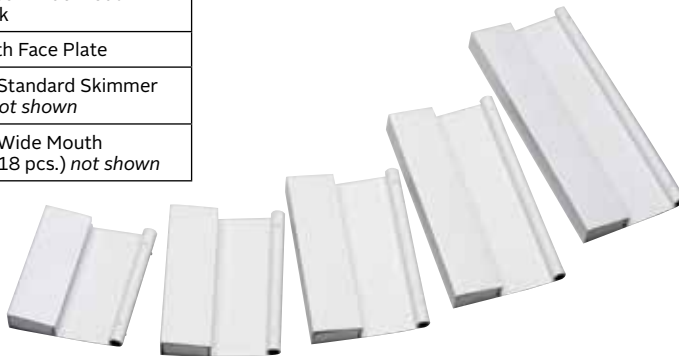

REPLACEMENT WEIRS

- #193001 - 6"   #193015 - 5 3/4" (shown)
- #193002 - 7"   #193016 - 7 1/4" (shown)
- #193003 - 8"   #193017 - 9 3/8" (shown)
- #193004 - 9"   #193018 - 7 3/16" (shown)
- #193005 - 10"   #193019 - 8 1/8" (shown)
- #193006 - 11"   #193020 - 8 3/8" (shown)
- #193007 - 12"   (shown)