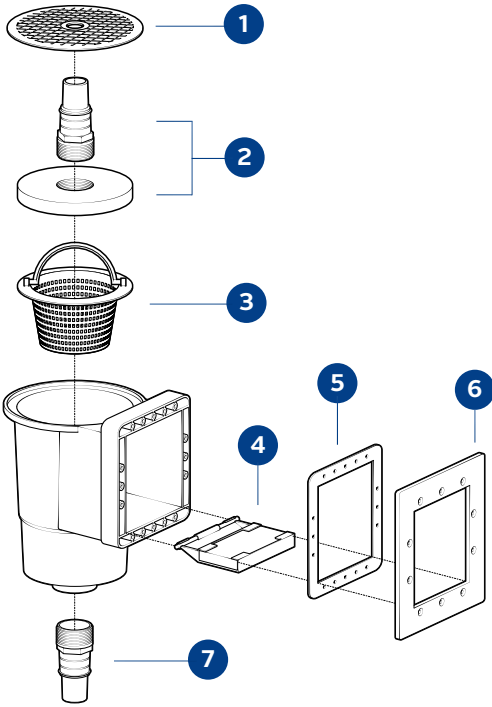

#170015 Deluxe Wide Mouth Wall Skimmer

DELUXE SKIMMER PARTS LIST

1	199136B	Top Cover
2	199138B	Back Cover
3	199130B	Vac Plate
4	199134B	Basket
5	199139B	Front Cover
6	199140B	Silicone Connector
7	199137B	Weir
8	199133B	Gasket
9	199131B	Face Plate
10	199132B	Face Plate Cover
11	199135B	Screw Set (not shown)
12	199141B	Quick Snap

DELUXE WIDE MOUTH WALL SKIMMER

WALL SKIMMERS

#170005 Standard Wall Skimmer with Return Fitting

#170010 Wide Mouth Wall Skimmer with Return Fitting

SKIMMER ACCESSORIES

#199101B Skimmer Wall Support

#199123B Standard Face Plate Cover

#199124B Wide Mouth Face Plate Cover

#170005

#170010

INLET RETURN PARTS LIST

1	199102B	Return Eyeball and Ring
2	199117B	Eye Ball Base
3	199115B	Return Fitting Body
4	199106B	Return Gasket (2 pcs.)
5	199119B	Cork Return Gasket
6	199116B	Octagonal Nut
7	199107B	Hose Fitting

SKIMMER PARTS LIST

1	199111B	Skimmer Cover
2	199108B	Vacuum Plate with Hose Adapter
3	199112B	Skimmer Basket
4	199113B	Skimmer Weir
5	199105B	Double Layer Standard Gasket
6	199104B	Standard Face Plate
7	199107B	Hose Adapter
8	199114B	Double Layer Wide Mouth Gasket bulk
9	199103B	Wide Mouth Face Plate
10	199109B	Screw for Standard Skimmer (10 pcs.) <i>not shown</i>
12	199110B	Screw for Wide Mouth Skimmer (18 pcs.) <i>not shown</i>