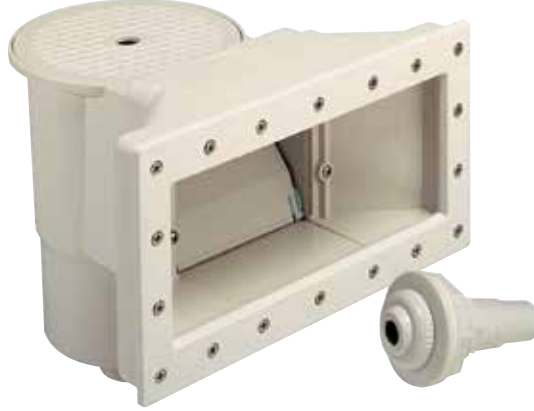

WALL SKIMMERS

#170005 Standard Wall Skimmer with Return Fitting

#170010 Wide Mouth Wall Skimmer with Return Fitting

SKIMMER ACCESSORIES

#199101B Skimmer Wall Support

#199123B Standard Face Plate Cover

#199124B Wide Mouth Face Plate Cover

#170010