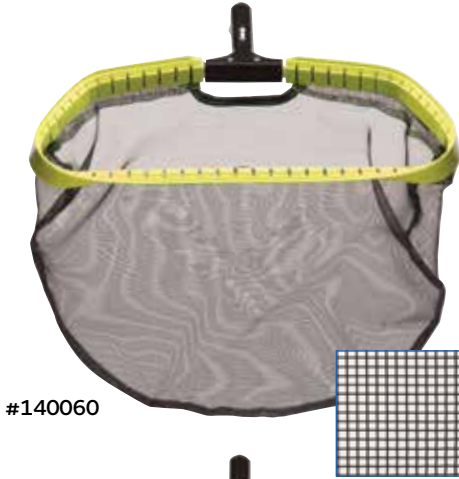

#100073

#100077

Pool Equipment Built to Weather the Storm

TSUNAMI Professional Leaf Rakes and Skimmers

- 18" - 20" wide opening tackles the toughest jobs
- Heavy-duty aluminum frame with plastic rim
- Extremely durable and maneuverable
- Protective outer netting on Soft, Fine and Big Mesh bags
- Choose from four different mesh bags
- Works seamlessly with our Dual Cam Pole with EZ Release
- Replacement nets and rims available for all leaf rake models