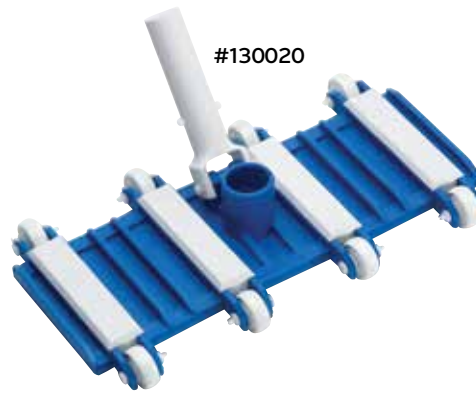

VACUUM HEADS

- #130005 Standard Vacuum Head
- #130010 Deluxe Vacuum Head
- #130015 Vacuum Head with Side Brushes
- #130016 Vacuum Head with Air Relief Valves
- #130020 Flexible Vacuum Head
- #130025 Flexible Vacuum Head with Side Brushes
- #130030 Triangular Vacuum Head
- #130035 Transparent Triangular Vacuum Head
- #130050 Deluxe Jet Vacuum
- #130055 Standard Jet Vacuum
- #130070 Leaf Eater with Wheels and Brushes

#130020