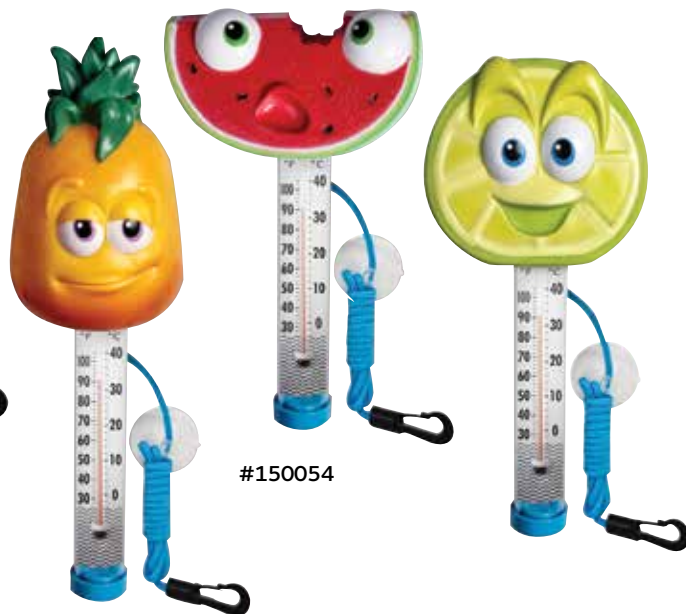

DIVER AND FRUIT THERMOMETERS

- Large playful characters with easy-to-read temperature display
- Readings in both Fahrenheit and Celsius
- Includes securing cord with hook to attach to pool stairs and suction cup to attach to pool liners
- Durable transparent polycarbonate tube
- High-quality roto-molded body

#150053 Diver Thermometers

#150054 Fruit Thermometers

#150054

FREE COUNTER TOP DISPLAY that holds nine thermometers with every order

SAFETY EQUIPMENT

- #192016 16' Rope Float Kit
- #192018 18' Rope Float Kit (not shown)
- #192020 20' Rope Float Kit (not shown)
- #192024 24' Rope Float Kit (not shown)
- #192029 30' Rope Float Kit (not shown)
- #192030 21" Foam Ring Buoy
- #192050 Rescue Hook
- #192105 Rope Hooks (set of 2)
- #192106 Rope Hooks (set of 2)
- #192107 Wall Anchors (set of 2)
- #192108 Oval Wall Anchors (set of 2)

Safety first