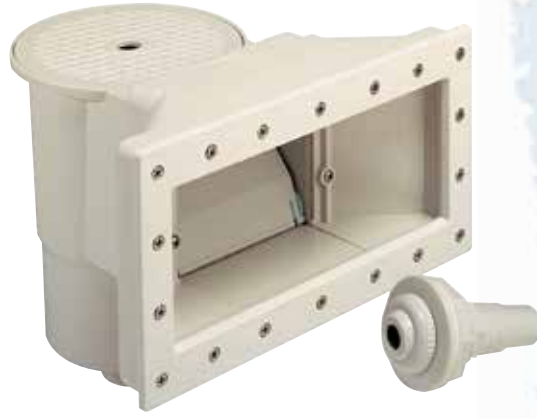

PARTS LIST: #165005

1	165902	Chlorinator Control Knob
2	165900	Chlorinator Lid
3	165901	Chlorinator O-Ring
4	165903	Chlorinator Drain Plug

DELUXE WIDE MOUTH WALL SKIMMER

- True wide mouth skimmer
- Easy lid attachment system allows for opening with a single hand
- One piece construction
- Conveniently stores vacuum plate and test kit/test strips
- Extra large basket with built-in handle
- Full length weir
- Includes face plate with water level indicators

#170015 Deluxe Wide Mouth Wall Skimmer

#170015

DELUXE SKIMMER PARTS LIST

1	199136B	Top Cover
2	199138B	Back Cover
3	199130B	Vac Plate
4	199134B	Basket
5	199139B	Front Cover
6	199140B	Silicone Connector
7	199137B	Weir
8	199133B	Gasket
9	199131B	Face Plate
10	199132B	Face Plate Cover
11	199135B	Screw Set (not shown)
12	199141B	Quick Snap

#170005

#170010

WALL SKIMMERS

#170005 Standard Wall Skimmer with Return Fitting

#170010 Wide Mouth Wall Skimmer with Return Fitting

SKIMMER ACCESSORIES

#199101B Skimmer Wall Support

#199123B Standard Face Plate Cover