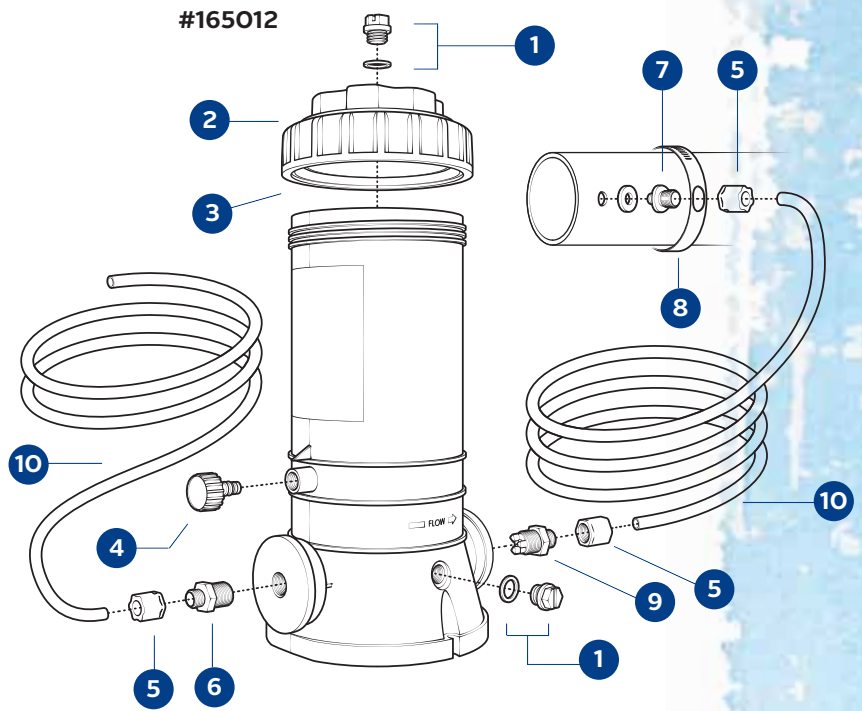

#160012

#160015

#165010

#165005

#165012

PARTS LIST: #165010, #165012

1	165914	Chlorinator Drain Plug
2	165913	Chlorinator Lid
3	165911	Chlorinator O-Ring
4	165915	Chlorinator Control Valve Assembly
5	165921	Compression Nut
6	165916	Inlet Fitting Adapter
7	165917	Saddle Fitting
8	165918	Saddle Clamp
9	165919	Check Valve Assembly
10	165920	Plastic Tubing