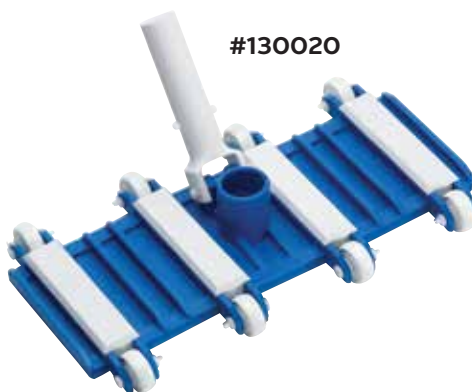

#130016

VACUUM HEADS

#130005 Standard Vacuum Head

#130010 Deluxe Vacuum Head

#130015 Vacuum Head with Side Brushes

#130016 Vacuum Head with Air Relief Valves

#130020 Flexible Vacuum Head

#130025 Flexible Vacuum Head with Side Brushes

#130030 Triangular Vacuum Head

#130035 Transparent Triangular Vacuum Head

#130050 Deluxe Jet Vacuum

#130055 Standard Jet Vacuum

#130070 Leaf Eater with Wheels and Brushes

#130020