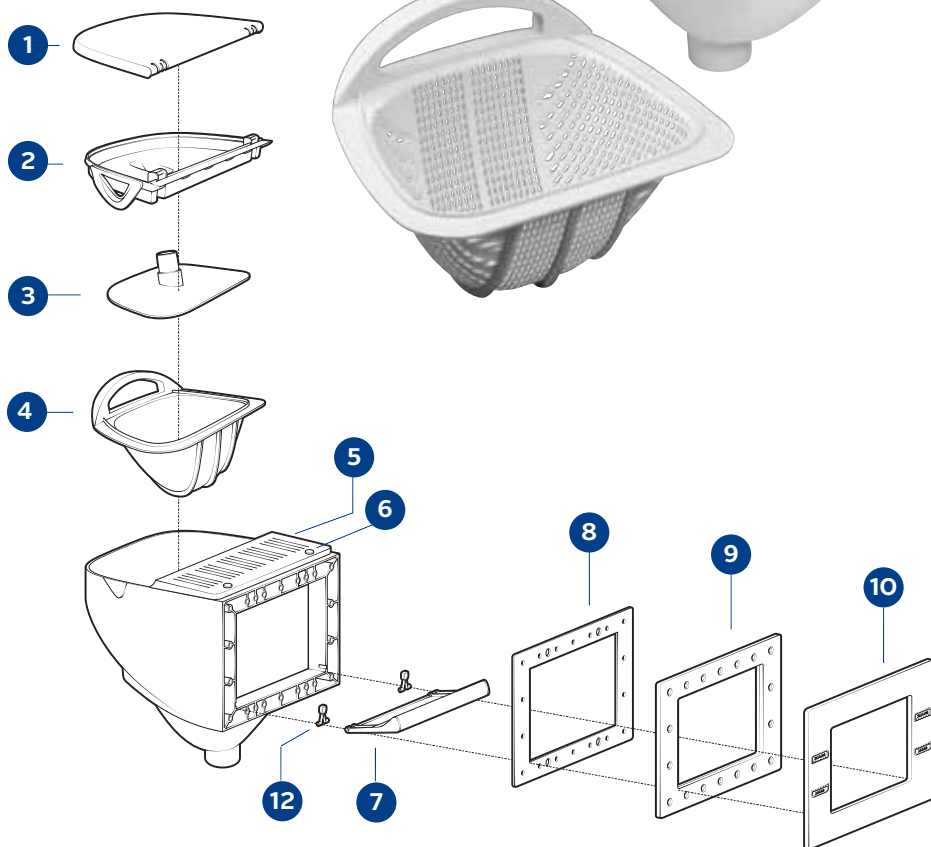

#160012

#160015

#165010

#165005

#165012

PARTS LIST: #165010, #165012

1	165914	Chlorinator Drain Plug
2	165913	Chlorinator Lid
3	165911	Chlorinator O-Ring
4	165915	Chlorinator Control Valve Assembly
5	165921	Compression Nut
6	165916	Inlet Fitting Adapter
7	165917	Saddle Fitting
8	165918	Saddle Clamp
9	165919	Check Valve Assembly
10	165920	Plastic Tubing

PARTS LIST: #165005

1	165902	Chlorinator Control Knob
2	165900	Chlorinator Lid
3	165901	Chlorinator O-Ring
4	165903	Chlorinator Drain Plug

DELUXE WIDE MOUTH WALL SKIMMER

- True wide mouth skimmer
- Easy lid attachment system allows for opening with a single hand
- One piece construction
- Conveniently stores vacuum plate and test kit/test strips
- Extra large basket with built-in handle
- Full length weir
- Includes face plate with water level indicators

#170015 Deluxe Wide Mouth Wall Skimmer

#170015

DELUXE SKIMMER PARTS LIST

1	199136B	Top Cover
2	199138B	Back Cover
3	199130B	Vac Plate
4	199134B	Basket
5	199139B	Front Cover
6	199140B	Silicone Connector
7	199137B	Weir
8	199133B	Gasket
9	199131B	Face Plate
10	199132B	Face Plate Cover
11	199135B	Screw Set (not shown)
12	199141B	Quick Snap