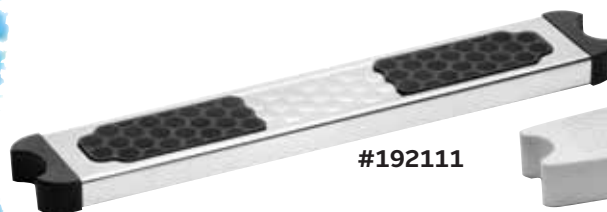

POOL LINERS

- Made from durable virgin Vinyl
- Contains UV inhibitors to protect against damage from sunlight, bacteria and chemicals
- Large selection of round and oval sizes
- 48" and 52" height Beaded Liners: *Crystal Diamond and Crystal Wave only*
- 56" Wall Overlap design fits 48" and 52" above ground pools
- Reinforced packaging protects Liner during shipping
- Full 15-year pro-rated warranty

Contact your local sales rep regarding new patterns and styles.

Also available in Solid Blue Overlap Liner.

SMART TIMER

- Simple to program and operate 24 hour AM/PM display
- 48 on/off positions with 15 minute minimum setting time and 24 hour maximum setting time
- Approved for outdoor or indoor use — 3 ft. power cord and on/off switch with ground pin
- Transparent UV protection cover

#980100 Smart Timer

LADDER REPLACEMENT PARTS

#192111 Stainless Steel Replacement Tread

#192112 Plastic Replacement Tread

#192113 Ladder Bolt Kit (set of 6)

#192114 Rubber Ladder Bumper (set of 2)

#192115 Stainless Steel Escutcheon (set of 2)

#192116 Plastic Escutcheon (set of 2)

#192153 Plastic Deck Flange (pair)

#192154 Aluminum Deck Flange (pair)

#192111