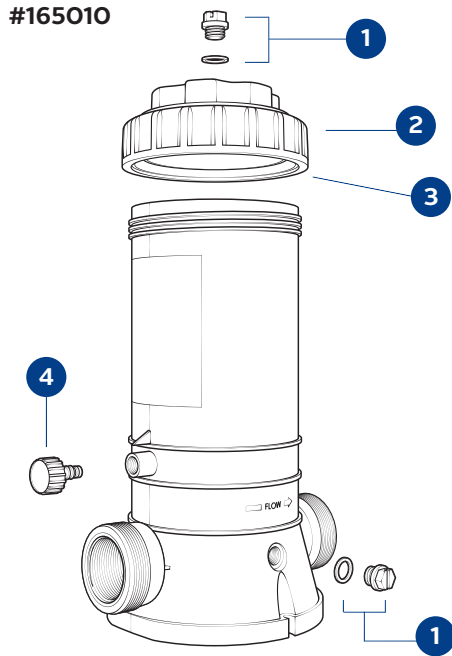

#160012

#160015

#165010

#165005

#165012

PARTS LIST: #165010, #165012

1	165914	Chlorinator Drain Plug
2	165913	Chlorinator Lid
3	165911	Chlorinator O-Ring
4	165915	Chlorinator Control Valve Assembly
5	165921	Compression Nut
6	165916	Inlet Fitting Adapter
7	165917	Saddle Fitting
8	165918	Saddle Clamp
9	165919	Check Valve Assembly
10	165920	Plastic Tubing