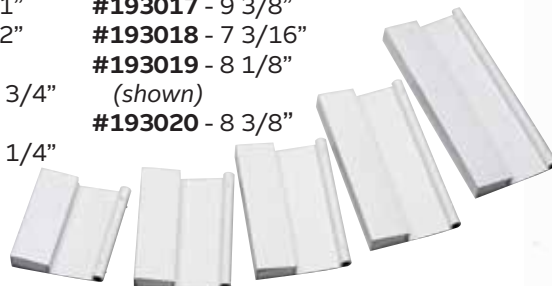

- #193017 - 9 3/8" (shown)
- #193018 - 7 3/16" (shown)
- #193019 - 8 1/8" (shown)
- #193020 - 8 3/8" (shown)

MISCELLANEOUS PARTS

- #175010 Hydrostream Slotted (not shown)
- #175011 Hydrostream Fitting 3/8"
- #175012 Hydrostream Fitting 1/2" (not shown)
- #175013 Hydrostream Fitting 3/4" (not shown)
- #175014 Hydrostream Fitting 1" (not shown)
- #175050 PVC Valve
- #175100 Barbed Hose Adapter
- #175101 Hose Connector
- #178099 Half Union (set of 2)
- #190005 Hayward Super Pump Replacement Basket
- #190010 Hayward Skimmer Replacement Basket
- #190015 Universal Replacement Basket
- #190020 Sta-Rite Pump Replacement Basket
- #190050 D. E. Scoop
- #191005 1.5" x 25' Backwash Hose
- #191006 1.5" x 50' Backwash Hose (not shown)
- #191007 1.5" x 100' Backwash Hose (not shown)
- #191100 1/4" Bottom Mount Pressure Gauge
- #191101 1/8" Bottom Mount Pressure Gauge (not shown)
- #191105 1/4" Back Mount Pressure Gauge (not shown)
- #191106 1/8" Back Mount Pressure Gauge (not shown)
- #199126B Elbow Hose Connector
- #191052 Motor Cover
- #199002 Quick Snap Clips (3 pcs.) blister pack
- #199002B Quick Snap Clips (3 pcs.) bulk (not shown)
- #199118B Quick Snap Butterfly Clip (3 pk.)
- #199125B Replacement Basket