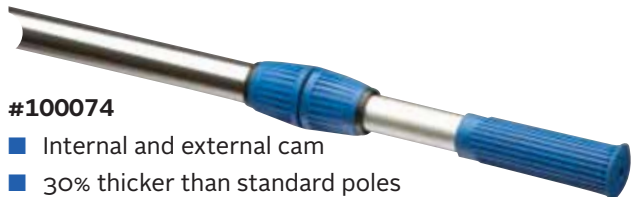

new!

#100070

#100073

new!

- Internal and external cam
- 30% thicker than standard poles
- Soft rubber grip and handle

- EZ Release System protects pole end from damage and works with all Ocean Blue accessories

#100074

- Internal and external cam
- 30% thicker than standard poles
- Soft rubber grip and handle

new!

#100085

TELEPOLES

- #100005 4'-8' Blue Telescopic Pole
- #100010 6'-12' Blue Telescopic Pole
- #100015 8'-16' Blue Telescopic Pole
- #100011 6'-12' Internal Cam Blue Pole
- #100016 8'-16' Internal Cam Pole
- #100030 4'-8' Gold Telescopic Pole
- #100035 6'-12' Gold Telescopic Pole
- #100040 8'-16' Gold Telescopic Pole
- #100050 8'-16' Blue Telescopic Pole with Deluxe Grip (available in limited quantities)
- #100055 8'-16' Blue Telescopic Pole with Pro Grip
- #100061 8'-16' Blue Telescopic Pole with Clip Lock Cam
- #100070 5'-15' Blue Telescopic Pole 3-piece
- #100073 8'-16' Pro Service Dual Cam Pole with EZ Release System
- #100074 8'-16' Pro Service Dual Cam Pole
- #100085 8'-16' Telescopic Fiberglass Pole, Yellow
- #199009 Replacement Lock and Grip Bulk