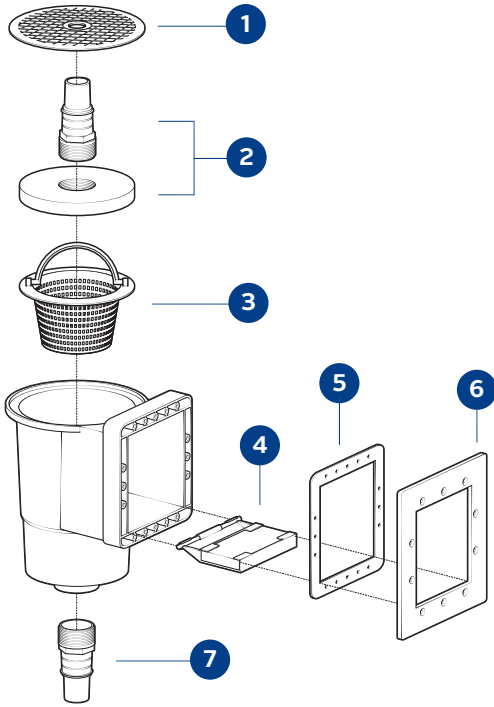

PARTS LIST: #165005

1	165902	Chlorinator Control Knob
2	165900	Chlorinator Lid
3	165901	Chlorinator O-Ring
4	165903	Chlorinator Drain Plug

DELUXE WIDE MOUTH WALL SKIMMER

- True wide mouth skimmer
- Easy lid attachment system allows for opening with a single hand
- One piece construction
- Conveniently stores vacuum plate and test kit/test strips
- Extra large basket with built-in handle
- Full length weir
- Includes face plate with water level indicators

#170015 Deluxe Wide Mouth Wall Skimmer

#170015

DELUXE SKIMMER PARTS LIST

1	199136B	Top Cover
2	199138B	Back Cover
3	199130B	Vac Plate
4	199134B	Basket
5	199139B	Front Cover
6	199140B	Silicone Connector
7	199137B	Weir
8	199133B	Gasket
9	199131B	Face Plate
10	199132B	Face Plate Cover
11	199135B	Screw Set (not shown)
12	199141B	Quick Snap

#170005

#170010

WALL SKIMMERS

#170005 Standard Wall Skimmer with Return Fitting

#170010 Wide Mouth Wall Skimmer with Return Fitting

SKIMMER ACCESSORIES

#199101B Skimmer Wall Support

#199123B Standard Face Plate Cover

#199124B Wide Mouth Face Plate Cover

SKIMMER PARTS LIST

1	199111B	Skimmer Cover
2	199108B	Vacuum Plate with Hose Adapter
3	199112B	Skimmer Basket
4	199113B	Skimmer Weir
5	199105B	Double Layer Standard Gasket
6	199104B	Standard Face Plate
7	199107B	Hose Adapter
8	199114B	Double Layer Wide Mouth Gasket bulk
9	199103B	Wide Mouth Face Plate
10	199109B	Screw for Standard Skimmer (10 pcs.) <i>not shown</i>
12	199110B	Screw for Wide Mouth Skimmer (18 pcs.) <i>not shown</i>