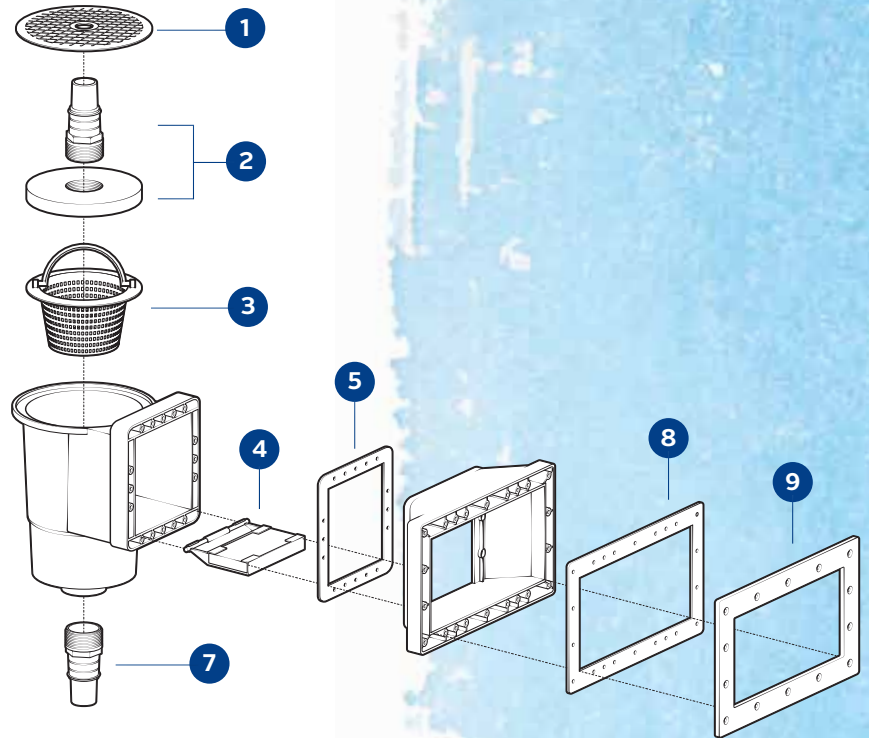

WALL SKIMMERS

#170005 Standard Wall Skimmer with Return Fitting

#170010 Wide Mouth Wall Skimmer with Return Fitting

SKIMMER ACCESSORIES

#199101B Skimmer Wall Support

#199123B Standard Face Plate Cover

#199124B Wide Mouth Face Plate Cover

SKIMMER PARTS LIST

1	199111B	Skimmer Cover
2	199108B	Vacuum Plate with Hose Adapter
3	199112B	Skimmer Basket
4	199113B	Skimmer Weir
5	199105B	Double Layer Standard Gasket
6	199104B	Standard Face Plate
7	199107B	Hose Adapter
8	199114B	Double Layer Wide Mouth Gasket bulk
9	199103B	Wide Mouth Face Plate
10	199109B	Screw for Standard Skimmer (10 pcs.) <i>not shown</i>
12	199110B	Screw for Wide Mouth Skimmer (18 pcs.) <i>not shown</i>