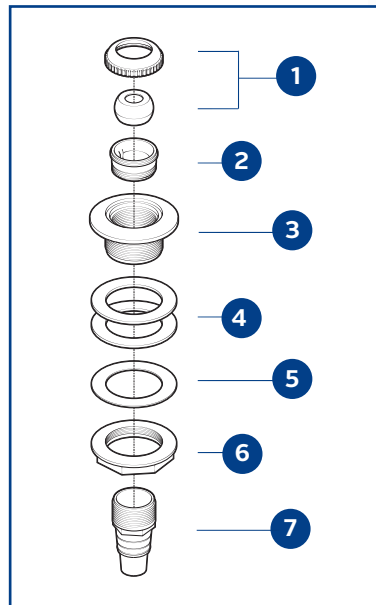

#170015 Deluxe Wide Mouth Wall Skimmer

#170015

DELUXE SKIMMER PARTS LIST

1	199136B	Top Cover
2	199138B	Back Cover
3	199130B	Vac Plate
4	199134B	Basket
5	199139B	Front Cover
6	199140B	Silicone Connector
7	199137B	Weir
8	199133B	Gasket
9	199131B	Face Plate
10	199132B	Face Plate Cover
11	199135B	Screw Set (not shown)
12	199141B	Quick Snap

#170005

#170010

WALL SKIMMERS

#170005 Standard Wall Skimmer with Return Fitting

#170010 Wide Mouth Wall Skimmer with Return Fitting

SKIMMER ACCESSORIES

#199101B Skimmer Wall Support

#199123B Standard Face Plate Cover

#199124B Wide Mouth Face Plate Cover

SKIMMER PARTS LIST

1	199111B	Skimmer Cover
2	199108B	Vacuum Plate with Hose Adapter
3	199112B	Skimmer Basket
4	199113B	Skimmer Weir
5	199105B	Double Layer Standard Gasket
6	199104B	Standard Face Plate
7	199107B	Hose Adapter
8	199114B	Double Layer Wide Mouth Gasket bulk
9	199103B	Wide Mouth Face Plate
10	199109B	Screw for Standard Skimmer (10 pcs.) <i>not shown</i>
12	199110B	Screw for Wide Mouth Skimmer (18 pcs.) <i>not shown</i>

INLET RETURN PARTS

INLET RETURN PARTS LIST

1	199102B	Return Eyeball and Ring
2	199117B	Eye Ball Base
3	199115B	Return Fitting Body
4	199106B	Return Gasket (2 pcs.)
5	199119B	Cork Return Gasket
6	199116B	Octagonal Nut
7	199107B	Hose Fitting