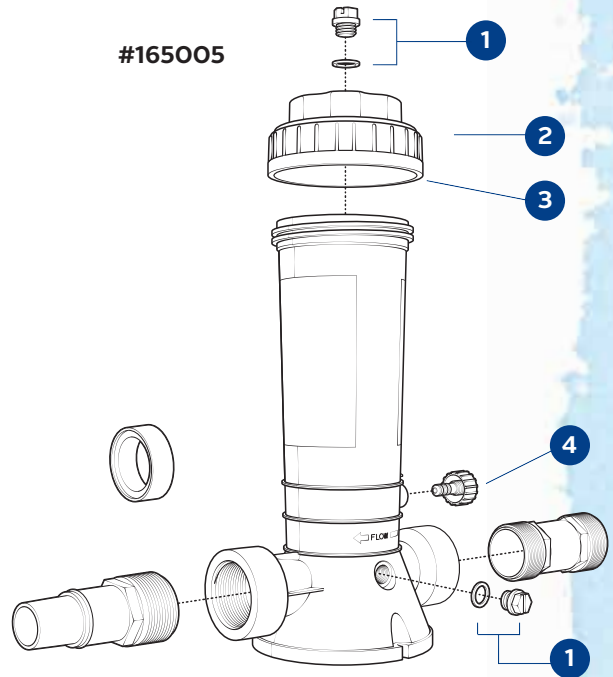

PARTS LIST: #165005

1	165902	Chlorinator Control Knob
2	165900	Chlorinator Lid
3	165901	Chlorinator O-Ring
4	165903	Chlorinator Drain Plug