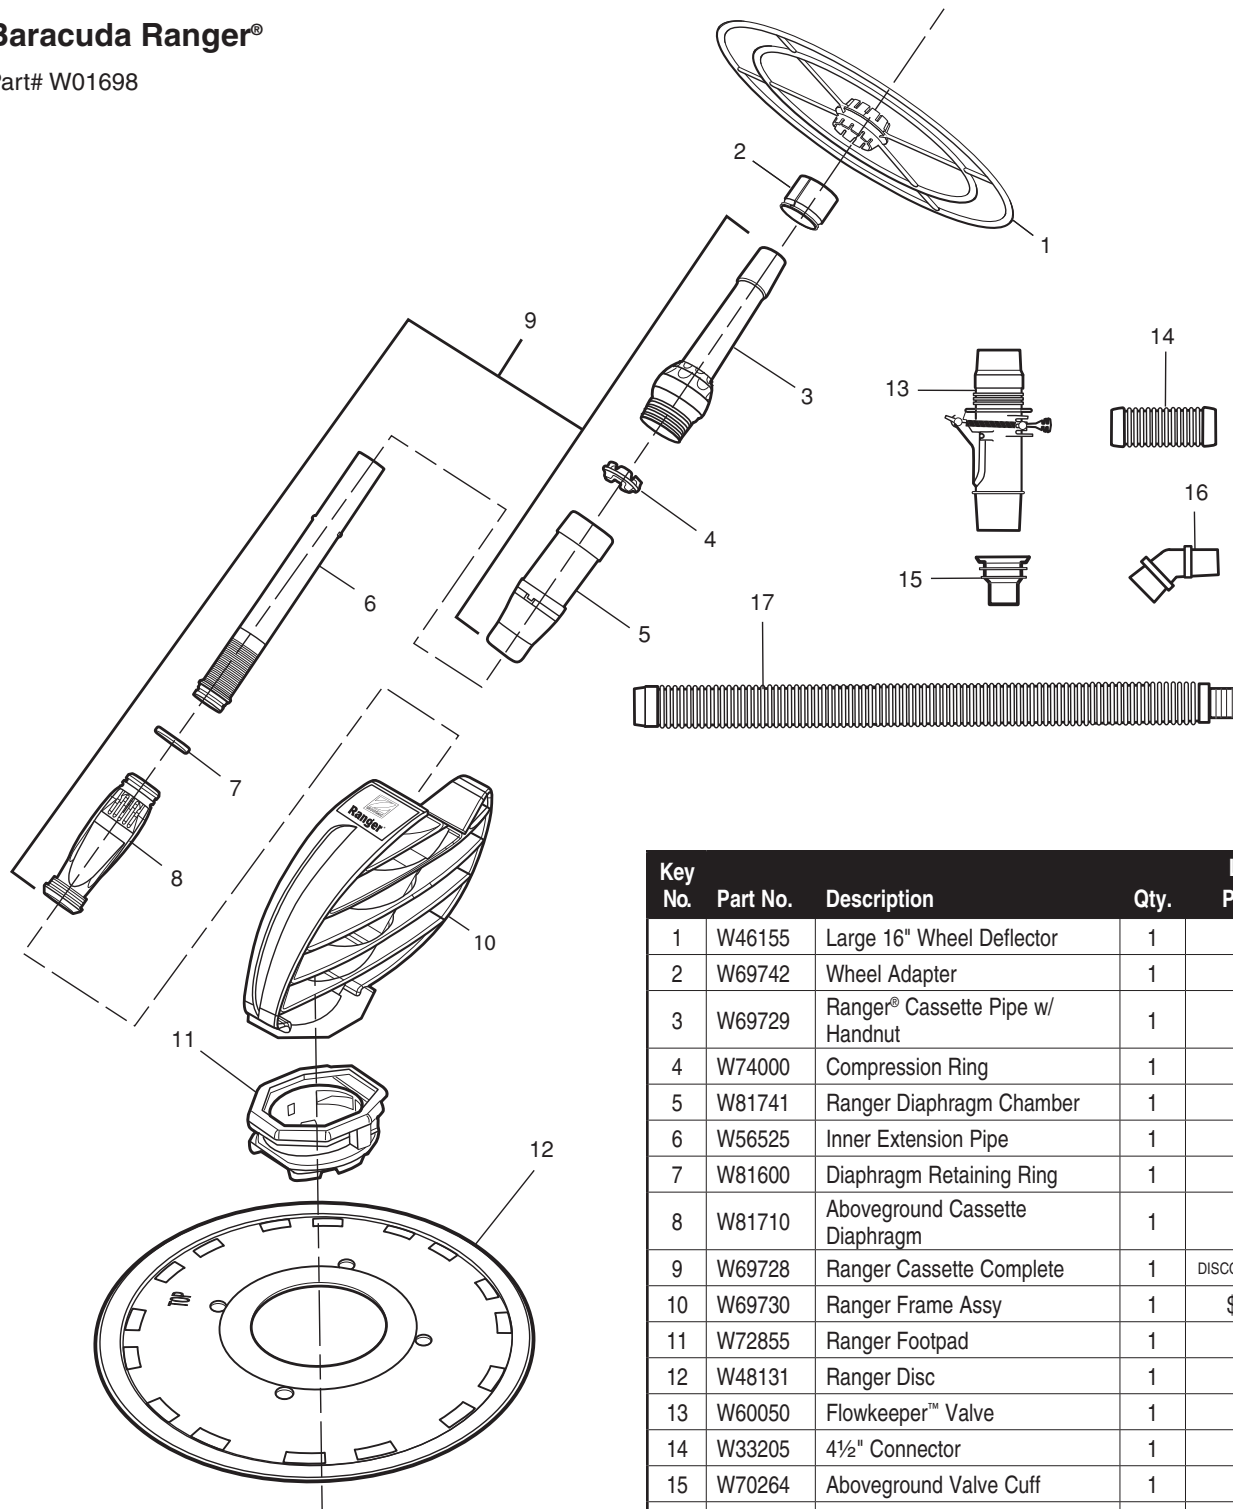

Baracuda Ranger®

Part# W01698

Key No.	Part No.	Description	Qty.	List Price
1	W46155	Large 16" Wheel Deflector	1	$26.25
2	W69742	Wheel Adapter	1	$10.22
3	W69729	Ranger® Cassette Pipe w/ Handnut	1	$53.17
4	W74000	Compression Ring	1	$4.92
5	W81741	Ranger Diaphragm Chamber	1	$15.30
6	W56525	Inner Extension Pipe	1	$30.19
7	W81600	Diaphragm Retaining Ring	1	$1.71
8	W81710	Aboveground Cassette Diaphragm	1	$35.68
9	W69728	Ranger Cassette Complete	1	DISCONTINUED
10	W69730	Ranger Frame Assy	1	$118.68
11	W72855	Ranger Footpad	1	$44.81
12	W48131	Ranger Disc	1	$81.88
13	W60050	Flowkeeper™ Valve	1	$68.74
14	W33205	4½" Connector	1	$8.97
15	W70264	Aboveground Valve Cuff	1	$14.47
16	W70244	45-Degree Elbow	1	$9.37
17	W38205	Hose, 1 Meter, White	10	$13.65