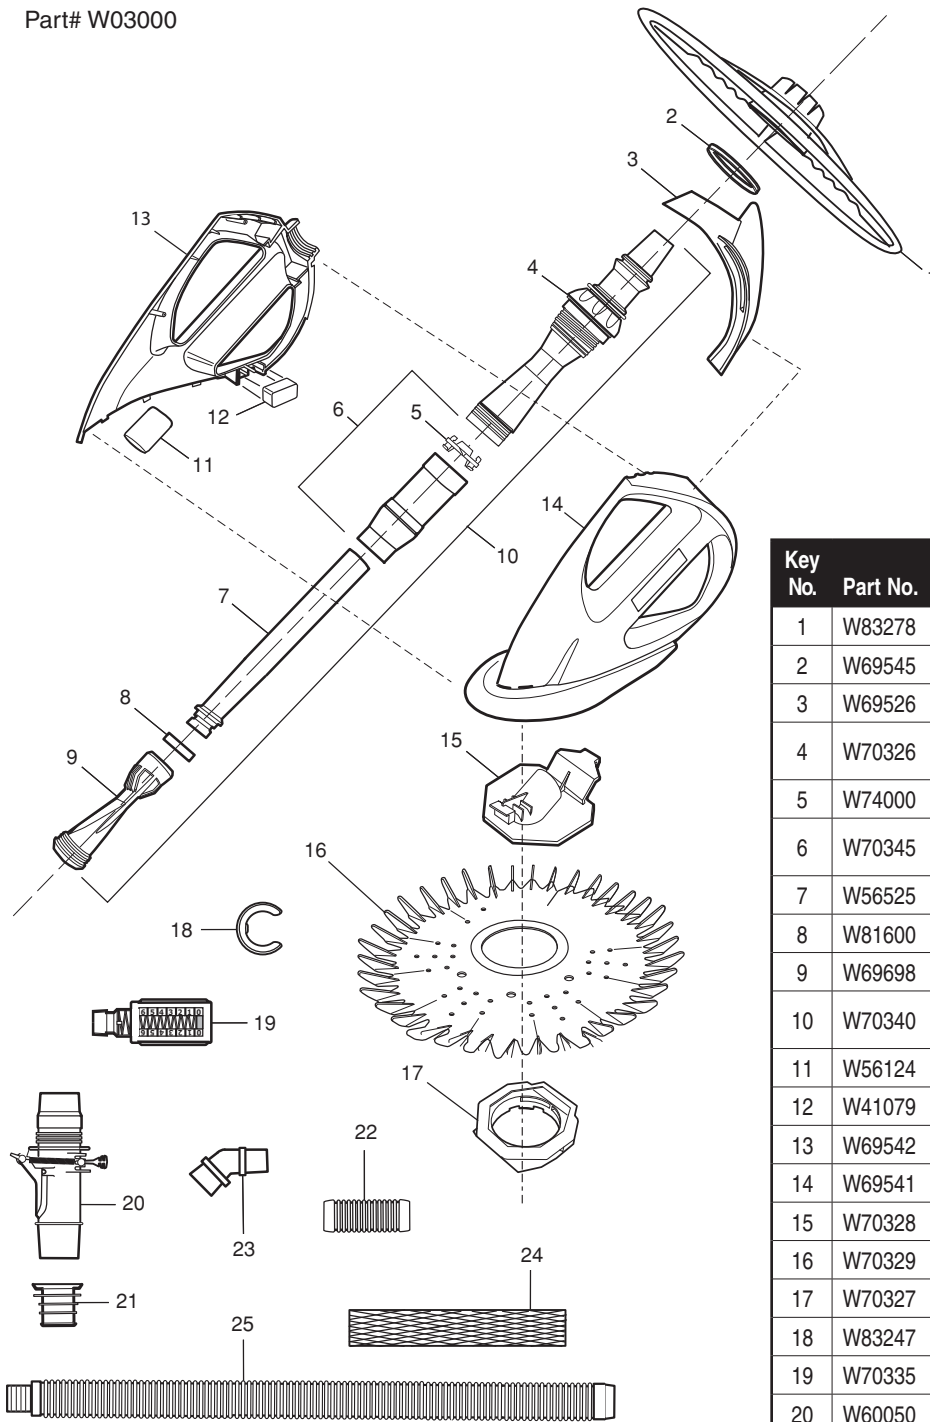

Baracuda G3

Part# W03000

Key No.	Part No.	Description	Qty.	List Price
1	W83278	Wheel Deflector	1	$24.55
2	W69545	Retaining Collar	1	$13.25
3	W69526	Bumper Fin, G3	1	$35.73
4	W70326	Cassette Outer Extension Pipe w/ Handnut	1	$131.09
5	W74000	Compression Ring	1	$4.92
6	W70345	Assy, G3 Cass. Chamber w/ Comp Ring	1	$22.23
7	W56525	Inner Extension Pipe	1	$30.19
8	W81600	Retaining Ring	1	$1.71
9	W69698	Diaphragm (US/Mexico)	1	$40.14
10	W70340	Cassette Assy Complete (US/Mex)	1	$157.73
11	W56124	Float	1	$4.79
12	W41079	Weight	1	$13.28
13	W69542	Right G3 Main Body	1	$28.61
14	W69541	Left G3 Main Body	1	$36.84
15	W70328	Foot Flange	1	$15.50
16	W70329	Finned Disc, G3	1	$82.85
17	W70327	Foot Pad	1	$44.81
18	W83247	Hose Weight	1	$19.39
19	W70335	Flow Gauge	1	$37.47
20	W60050	FlowKeeper™ Valve	1	$68.74
21	W70263	Valve Cuff	1	$15.95
22	W33160	4½" Connector	1	$8.97
23	W70244	45-Degree Elbow	2	$9.37
24	W33800	Hose Protector Net	1	DISCONTINUED
25	W83140	Long-Life Hose Kit, 12 x 1 Meter	1	$197.33