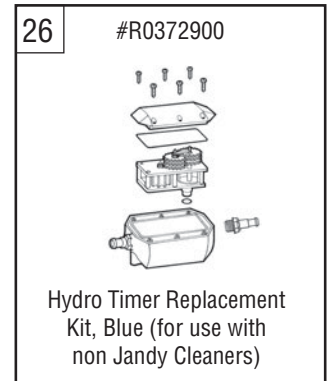

Ray-Vac™ and Ray-Vac Desert Model Hose Parts List (Discontinued)

Key No.	Part No.	Description	List Price
1	R0373400	Whip Kit	$40.94
2	R0374100	Mender Sleeve ½" Kit	$8.48
3	R0374300	Hose Kit ⅝" Vinyl w/ Floats	$28.47
4	R0374900	Head Replacement, White	$501.70
4	R0375000	Head Replacement, Black	$501.70
4	R0376800	Head Replacement, Desert Model	$501.70
4	R0376000	Head Replacement, Vinyl	$501.70
5	R0375400	Hose Replacement Kit	$1,050.87
6	R0375700	Hose ½" Silicone w/ Wear Sleeve and Floats	$26.68
7	R0376400	Sea Anchor Kit	$22.27
8	R0376500	Hydro Timer Replacement Kit	$96.62
9	R0376900	Transporter Jet Kit	$22.05
10	R0377000	Hydro Timer Gear Assy Kit	$67.37
11	R0377100	Hose ½" Vinyl w/ Sea Anchor	$26.68

Key No.	Part No.	Description	List Price
13	R0377300	Mender Sleeve ⅝" Kit	$4.45
14	R0377400	Filter Screen Case	$17.79
15	R0377500	Filter Screen	$13.36
16	R0377600	Filter Screen Fitting	$10.70
17	R0378000	Quick Disconnect Replacement Kit	$25.82
18	R0378100	Swivel Ball Bearing	$22.27
19	R0378300	Hose Line Swivel Kit	$26.68
20	R0378400	Hose Coupler Kit	$5.32
21	R0378500	Hose Pusher Jet Kit	$17.79
22	R0378600	Hose Line Whip "Y" Jet Kit	$21.37
23	R0378700	Hose Line Jet Kit	$13.36
24	R0380200	Pusher Hose	$22.71
25	R0374200	Corner Kit	$40.07
26	R0372900	Hydro-Timer Replacement Kit (for use w/ non-Jandy® cleaners)	$102.14

Ray-Vac and Ray-Vac Desert Model Hose Diagram