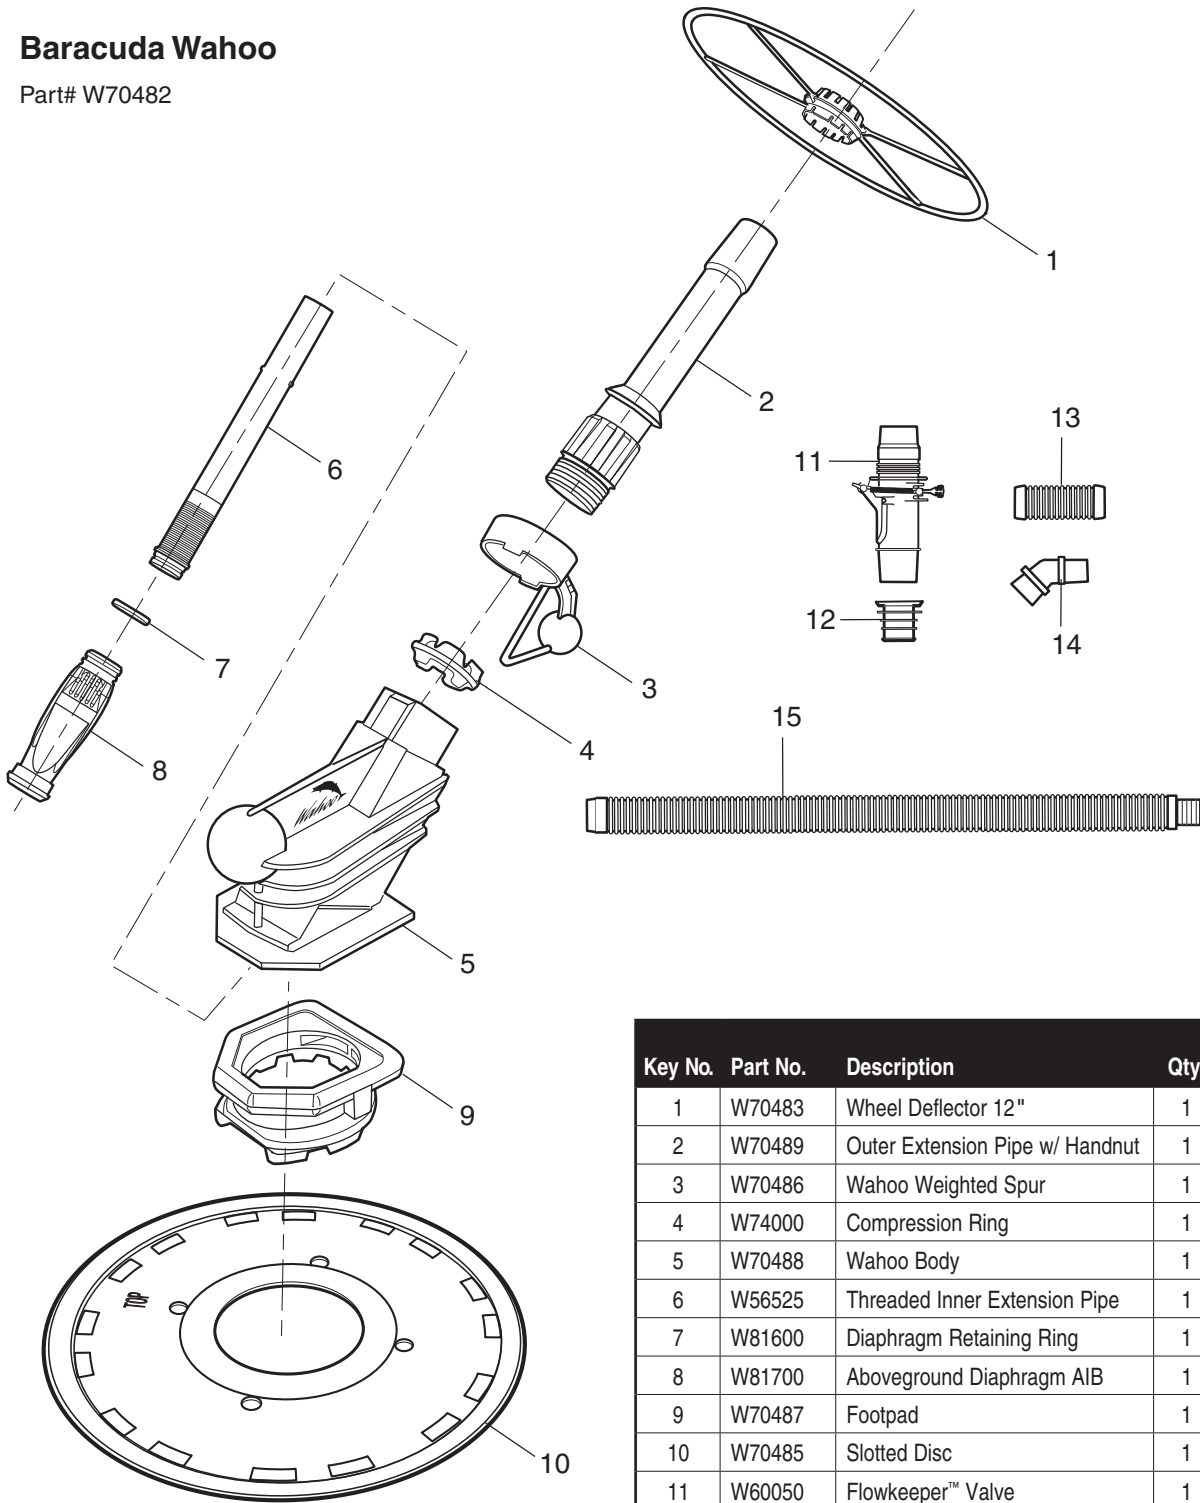

Baracuda Wahoo

Part# W70482

Key No.	Part No.	Description	Qty.	List Price
1	W70483	Wheel Deflector 12"	1	$18.39
2	W70489	Outer Extension Pipe w/ Handnut	1	$39.07
3	W70486	Wahoo Weighted Spur	1	$46.14
4	W74000	Compression Ring	1	$4.92
5	W70488	Wahoo Body	1	N/A
6	W56525	Threaded Inner Extension Pipe	1	$30.19
7	W81600	Diaphragm Retaining Ring	1	$1.71
8	W81700	Aboveground Diaphragm AIB	1	$33.58
9	W70487	Footpad	1	$80.09
10	W70485	Slotted Disc	1	$70.21
11	W60050	Flowkeeper™ Valve	1	$68.74
12	W70264	Valve Cuff	1	$14.47
13	W33205	4½" Connector	1	$8.97
14	W70244	45° Elbow	1	$9.37
15	W38205	Hose, 1 Meter, White	10	$13.65

N/A - Not Available