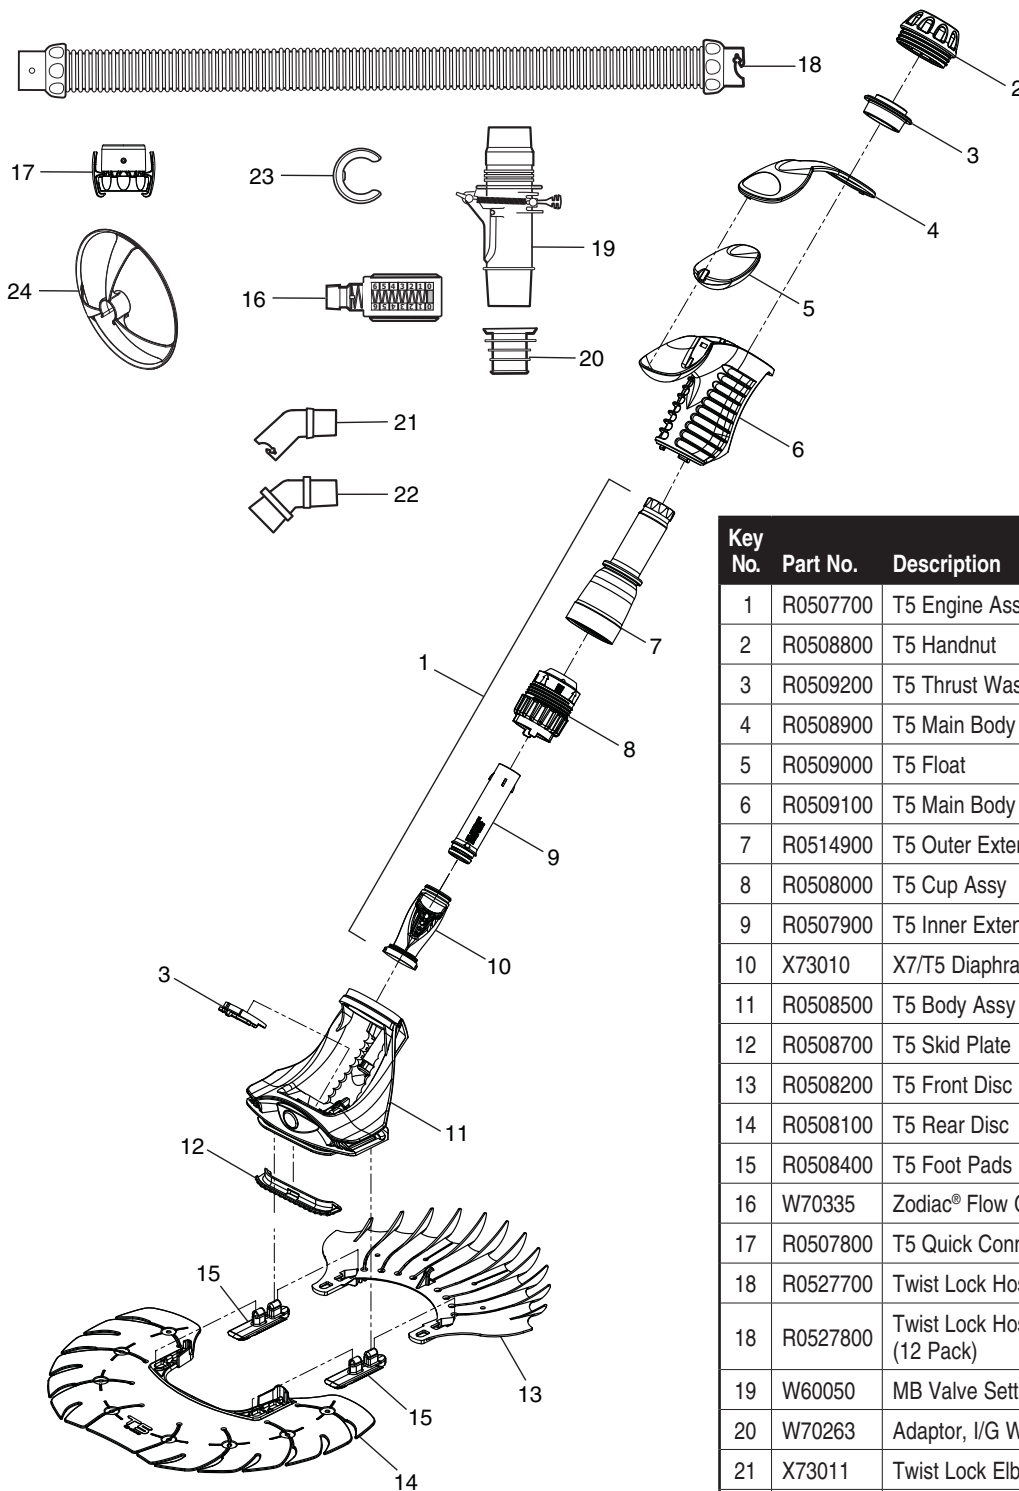

Baracuda T5 Duo™

Part# T5

Key No.	Part No.	Description	Qty.
1	R0507700	T5 Engine Assy	1
2	R0508800	T5 Handnut	1
3	R0509200	T5 Thrust Washers	2
4	R0508900	T5 Main Body Cap	1
5	R0509000	T5 Float	1
6	R0509100	T5 Main Body Cover	1
7	R0514900	T5 Outer Extension Pipe	1
8	R0508000	T5 Cup Assy	1
9	R0507900	T5 Inner Extension Pipe	1
10	X73010	X7/T5 Diaphragm	1
11	R0508500	T5 Body Assy w/ Bumper	1
12	R0508700	T5 Skid Plate	1
13	R0508200	T5 Front Disc	1
14	R0508100	T5 Rear Disc	1
15	R0508400	T5 Foot Pads	2
16	W70335	Zodiac® Flow Gauge	1
17	R0507800	T5 Quick Connector (White)	1
18	R0527700	Twist Lock Hose - 1 Meter, Blue/Gray	1
18	R0527800	Twist Lock Hose - 1 Meter, Blue/Gray (12 Pack)	12
19	W60050	MB Valve Setting 2	1
20	W70263	Adaptor, I/G Wier Cuff (EVA)	1
21	X73011	Twist Lock Elbow	1
22	W70244	45° Weir Elbow (EVA)	1
23	X70105	Hose Weight, Blue	1
24	R0509800	T5 Wheel Deflector, Hose Mount, White	1