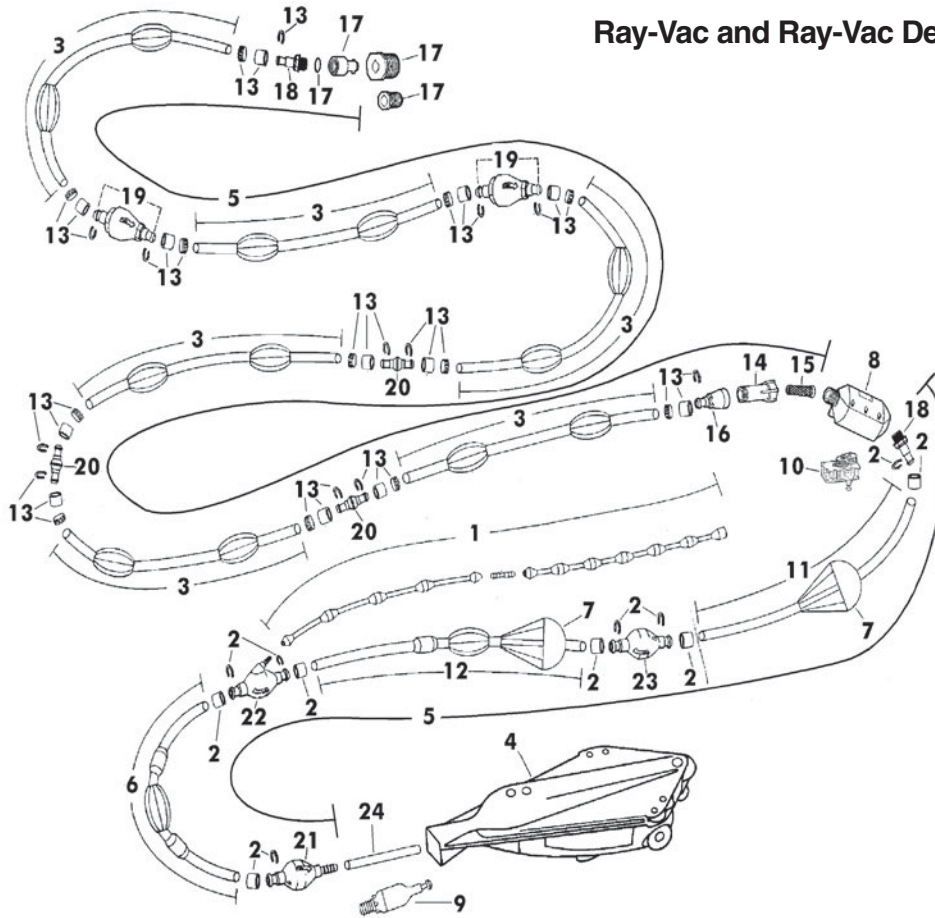

Ray-Vac™ and Ray-Vac Desert Model Hose Parts List (Discontinued)

Key No.	Part No.	Description	List Price
1	R0373400	Whip Kit	$40.94
2	R0374100	Mender Sleeve ½" Kit	$8.48
3	R0374300	Hose Kit ⅝" Vinyl w/ Floats	$28.47
4	R0374900	Head Replacement, White	$501.70
4	R0375000	Head Replacement, Black	$501.70
4	R0376800	Head Replacement, Desert Model	$501.70
4	R0376000	Head Replacement, Vinyl	$501.70
5	R0375400	Hose Replacement Kit	$1,050.87
6	R0375700	Hose ½" Silicone w/ Wear Sleeve and Floats	$26.68
7	R0376400	Sea Anchor Kit	$22.27
8	R0376500	Hydro Timer Replacement Kit	$96.62
9	R0376900	Transporter Jet Kit	$22.05
10	R0377000	Hydro Timer Gear Assy Kit	$67.37
11	R0377100	Hose ½" Vinyl w/ Sea Anchor	$26.68

Key No.	Part No.	Description	List Price
13	R0377300	Mender Sleeve ⅝" Kit	$4.45
14	R0377400	Filter Screen Case	$17.79
15	R0377500	Filter Screen	$13.36
16	R0377600	Filter Screen Fitting	$10.70
17	R0378000	Quick Disconnect Replacement Kit	$25.82
18	R0378100	Swivel Ball Bearing	$22.27
19	R0378300	Hose Line Swivel Kit	$26.68
20	R0378400	Hose Coupler Kit	$5.32
21	R0378500	Hose Pusher Jet Kit	$17.79
22	R0378600	Hose Line Whip "Y" Jet Kit	$21.37
23	R0378700	Hose Line Jet Kit	$13.36
24	R0380200	Pusher Hose	$22.71
25	R0374200	Corner Kit	$40.07
26	R0372900	Hydro-Timer Replacement Kit (for use w/ non-Jandy® cleaners)	$102.14

Ray-Vac and Ray-Vac Desert Model Hose Diagram