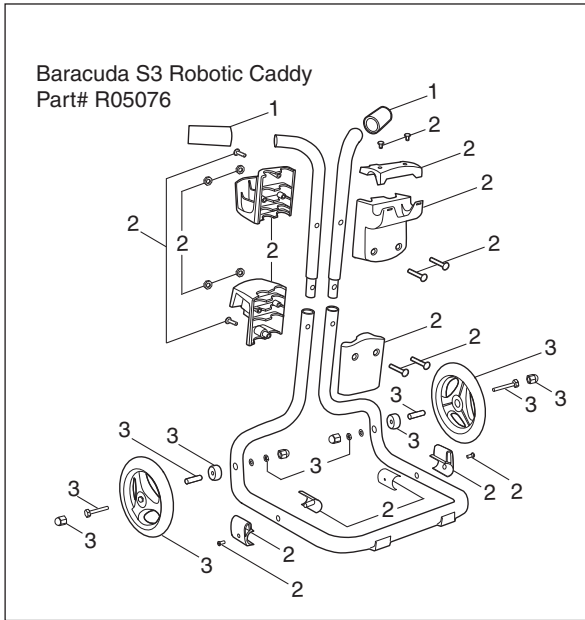

Baracuda S3 Robotic (Discontinued)

Part# S3

Baracuda S3 Robotic Cleaner (Discontinued)

Key No.	Part No.	Description	Qty.	List Price
1	R05035	Filter Bag	1	$47.41
2	R05036	Clip, Filter Retainer	2	$11.30
3	R05037	Filter Support	1	$116.15
4	R05038	Filter Bag Latch Kit Filter Plate Hook Screw, Vt Tfc Pozi 2.9mm X 9.5mm A2	4 4	$8.89
5	R05039	Handle	1	$103.97
6	R05041	Handle Screws Kit Screw, Vm Tcl Pozi 5mm X 30mm A4 Washer, M5 A2 Spacer, Handle	2 2 2	$6.16
7	R05042	Flow Outlet Screw Kit Screw, Vt Tfc Pozi 2.9mm X 9.5mm A2	4	$3.07
8	R05043	Flow Outlet	1	$10.93
9	R05044	Bumper Set Kit Bumper, Front Bumper, Side	2 2	$43.40
10	R05045	Grill, Motor Protection	1	$32.94
11	R05046	Motor Screen Screw Kit Screw, Vt Tcl Pozi 3.5mm X 13mm A2	2	$2.79
12	R05047	Weight, Stainless	1	$20.69
13	R05048	Belt, Transmission	2	$21.42
14	R05049	Track, Blue	2	$43.17
15	R05050	Brush, PVC	2	$103.15
16	R05051	Roller, Brush, Grey	2	$131.85
17	R05052	Pulley Kit Pulley, Track Guide, Long Pulley, Track Guide, Short Pulley, Motor Shaft Track Tensioner Axle (brass)	3 2 1 1	$32.38
18	R05053	Belt Tensioner Kit Belt Tensioner Form C Belt Tensioner Form S	1 1	$37.50
19	R05054	Flange Housing Screws Kit Screw, Vt Tcl Pozi 3.9mm X 25mm A2 Washer, M4 A2 Screw, Vt Tcl Pozi 3.5mm X 19mm A2	6 6 2	$5.98
20	R05055	Flange, Track	2	$83.04
21	R05056	Shell Valve, Round	4	$16.59
22	R05057	Clip, Cable Strain Relief	1	$4.67
23	R05058	Propeller, White 64mm	1	$15.41
24	R05059	Motor Block	1	$466.84
26	R05061	Cable (60 ft.) w/ Connector	1	$207.33
27	R05062	Motor Block Screw Kit Screw, Vp 50mm X 12mm	4	$4.94

Key No.	Part No.	Description	Qty.	List Price
28	R05063	Handle Bracket Kit Plate, Handle Fastening Screw, Vt Tcl Pozi 2.9mm X 16mm	2 6	$15.34
29	R05064	Main Housing	1	$156.30
30	R05130	Motor Shaft Pin	1	$1.67
31	R0519300	Cable Connector Assy	1	$10.82
S3 ROBOTIC POWER SUPPLY				
-	R05069	S3 Power Supply Complete	1	$363.45
1	R05065	Power Flex Kit Wire Set Keyb/Power Wire Set Keyb/Socket	1 1	$62.37
2	R05066	Power Supply Card	1	$177.07
3	R05067	Keyboard Card 2m	1	$62.35
4	R05068	Power Cord Assy Polarized	1	$77.15
5	R05070	PCB Screw Set Screw, Vt Tcl Pozi 3.5mm X 9.5mm A2	4	$3.90
6	R05071	Power Supply Housing Screws Screw, Vp Tcl Pozi 4mm X 16mm A2	4	$3.90
7	R05072	Power Supply Gasket	1	$5.20
S3 ROBOTIC CADDY				
-	R05076	S3 Caddy Complete	1	$168.95
1	R05073	Trolley Handle Tip Grips	1	$11.18
2	R05074	Power Supply Mounting Bracket Control Box Support Green Control Unit Bolt Screw, Vm Tfc Pozi 5mm X 10mm A2 Support Green Cable Screw, Torx 6.0mm X 25.0mm A2 Screw, Torx 6.0mm X 45.0mm A2 Nut, Locking, M6 A2 Support Side Flange Guide, Caddy, Wedge Screw, Vp Tcl Pozi 5mm X 16mm A2	1 1 2 2 2 4 4 1 2 2	$73.22
3	R05075	Caddy Wheel Kit Cap, Nut Screw, Vm Thpf Din 931 M8 X 90mm Wheel For Trolley Washer, Wheel, S3 Caddy Spacer, Wheel, S3 Caddy Washer Nut, Locking	4 2 2 2 2 4 2	$40.20
S3 ROBOTIC ACCESSORIES				
*	R05131	Foam Brush Kit R-Kit, Foam Brushes w/ 14 Clips, S3 For Tile Pools	2	$42.10
*	R05132	Fine Filter Bag	1	$48.58
*	R05060	Grease, Water Tight Cable to Motor Block	1	$44.39