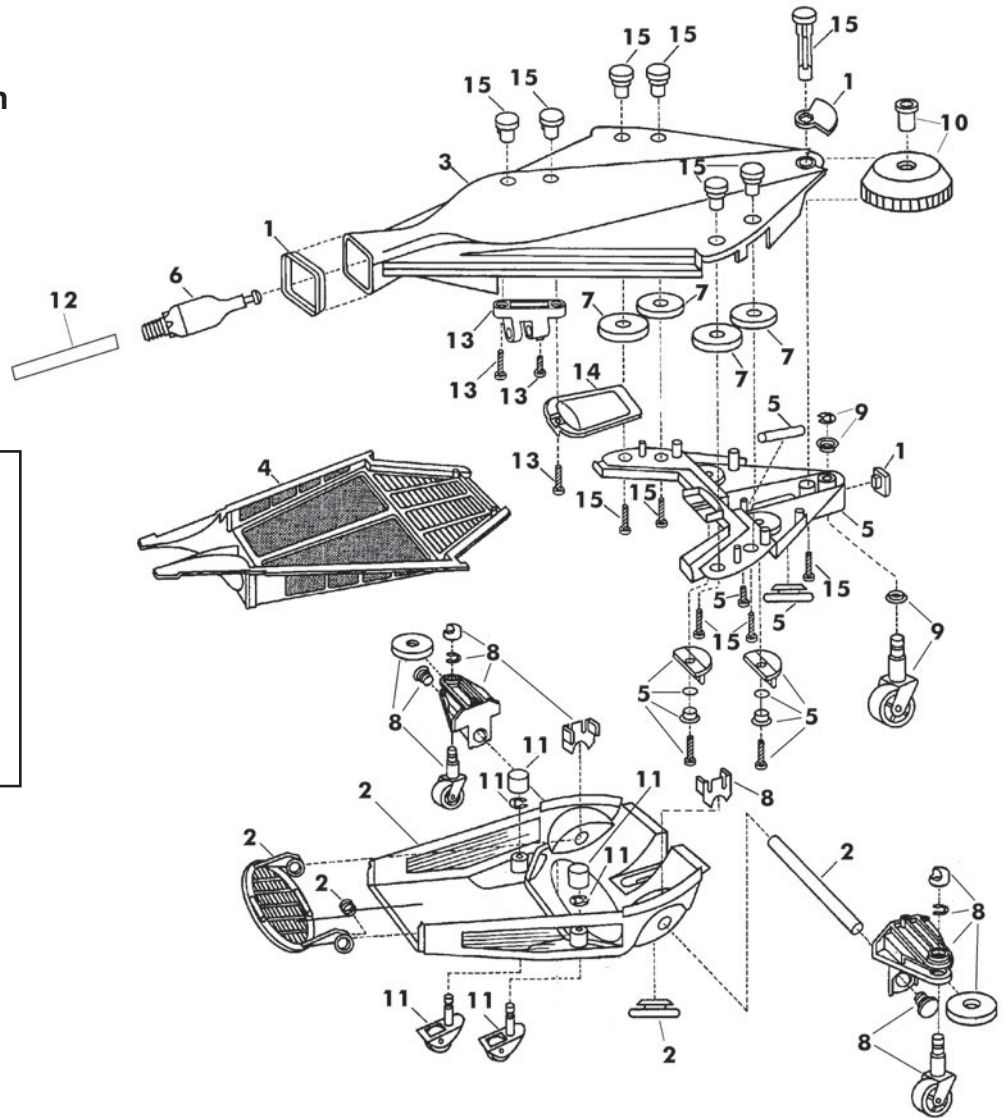

Vinyl/Fiberglass, Ray-Vac™ Head Parts List (Discontinued)

Key No.	Part No.	Description	List Price
1	R0375500	Bumper Flatmouth Kit, White	$21.18
2	R0375900	Bottom, Vinyl/Fiberglass	$261.01
3	R0376000	Head Replacement Complete, Vinyl/Fiberglass	$501.70
4	R0376100	Screen Coarse, White	$75.19
5	R0376200	Nose Plate Kit, Vinyl/Fiberglass	$68.07
6	R0376900	Transporter Jet Kit	$22.05
7	R0378900	Side Wheel Kit, White	$13.36
8	R0379300	Drive Wheel Kit, Vinyl/Fiberglass	$71.17
9	R0379400	Castor Wheel Kit, Vinyl/Fiberglass	$28.47

Key No.	Part No.	Description	List Price
10	R0379500	Nose Wheel Kit, Vinyl/Fiberglass	$22.27
11	R0379600	Swivel Wheel Kit, Vinyl/Fiberglass	$17.35
12	R0380200	Pusher Hose Kit	$22.71
13	R0380300	Transporter Jet Sleeve Kit	$13.36
14	R0380400	Head Float	$31.14
15	R0380500	Wear Button Kit	$31.14
16	R0377900	Skimmer Guard Kit, Standard	$28.47
16	R0377800	Skimmer Guard Kit, Tall	$28.47
17	R0380600	E-Ring Kit (set of 2)	$26.38

Vinyl/Fiberglass, Ray-Vac Head Diagram

16

#R0377900
Skimmer Guard Kit, Standard
(5" min - 7 3/4" max)

#R0377800
Skimmer Guard Kit, Tall
(7 3/4" min - 10" max)

17 #R0380600

E-Ring Kit