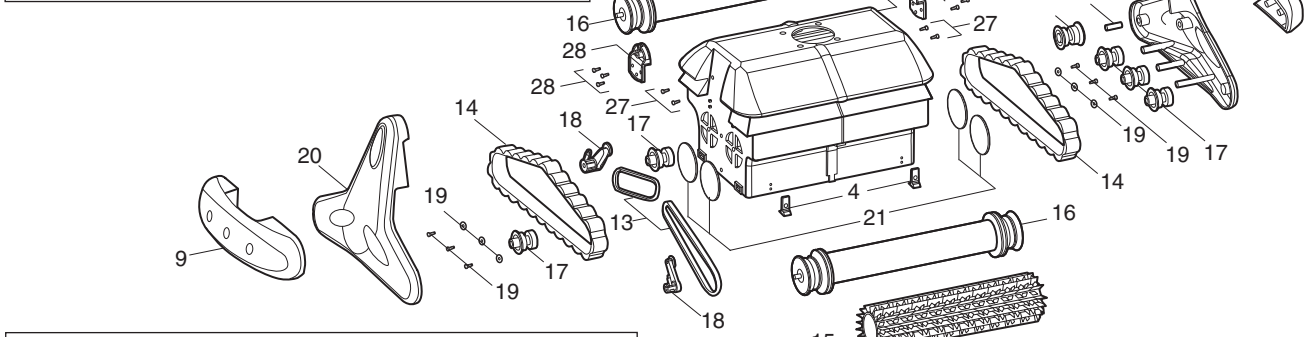

Baracuda S3 Robotic (Discontinued)

Part# S3

Baracuda S3 Robotic Cleaner (Discontinued)

Key No.	Part No.	Description	Qty.	List Price
1	R05035	Filter Bag	1	$47.41
2	R05036	Clip, Filter Retainer	2	$11.30
3	R05037	Filter Support	1	$116.15
4	R05038	Filter Bag Latch Kit Filter Plate Hook Screw, Vt Tfc Pozi 2.9mm X 9.5mm A2	4 4	$8.89
5	R05039	Handle	1	$103.97
6	R05041	Handle Screws Kit Screw, Vm Tcl Pozi 5mm X 30mm A4 Washer, M5 A2 Spacer, Handle	2 2 2	$6.16
7	R05042	Flow Outlet Screw Kit Screw, Vt Tfc Pozi 2.9mm X 9.5mm A2	4	$3.07
8	R05043	Flow Outlet	1	$10.93
9	R05044	Bumper Set Kit Bumper, Front Bumper, Side	2 2	$43.40
10	R05045	Grill, Motor Protection	1	$32.94
11	R05046	Motor Screen Screw Kit Screw, Vt Tcl Pozi 3.5mm X 13mm A2	2	$2.79
12	R05047	Weight, Stainless	1	$20.69
13	R05048	Belt, Transmission	2	$21.42
14	R05049	Track, Blue	2	$43.17
15	R05050	Brush, PVC	2	$103.15
16	R05051	Roller, Brush, Grey	2	$131.85
17	R05052	Pulley Kit Pulley, Track Guide, Long Pulley, Track Guide, Short Pulley, Motor Shaft Track Tensioner Axle (brass)	3 2 1 1	$32.38
18	R05053	Belt Tensioner Kit Belt Tensioner Form C Belt Tensioner Form S	1 1	$37.50
19	R05054	Flange Housing Screws Kit Screw, Vt Tcl Pozi 3.9mm X 25mm A2 Washer, M4 A2 Screw, Vt Tcl Pozi 3.5mm X 19mm A2	6 6 2	$5.98
20	R05055	Flange, Track	2	$83.04
21	R05056	Shell Valve, Round	4	$16.59
22	R05057	Clip, Cable Strain Relief	1	$4.67
23	R05058	Propeller, White 64mm	1	$15.41
24	R05059	Motor Block	1	$466.84
26	R05061	Cable (60 ft.) w/ Connector	1	$207.33
27	R05062	Motor Block Screw Kit Screw, Vp 50mm X 12mm	4	$4.94

Key No.	Part No.	Description	Qty.	List Price
28	R05063	Handle Bracket Kit Plate, Handle Fastening Screw, Vt Tcl Pozi 2.9mm X 16mm	2 6	$15.34
29	R05064	Main Housing	1	$156.30
30	R05130	Motor Shaft Pin	1	$1.67
31	R0519300	Cable Connector Assy	1	$10.82
S3 ROBOTIC POWER SUPPLY				
-	R05069	S3 Power Supply Complete	1	$363.45
1	R05065	Power Flex Kit Wire Set Keyb/Power Wire Set Keyb/Socket	1 1	$62.37
2	R05066	Power Supply Card	1	$177.07
3	R05067	Keyboard Card 2m	1	$62.35
4	R05068	Power Cord Assy Polarized	1	$77.15
5	R05070	PCB Screw Set Screw, Vt Tcl Pozi 3.5mm X 9.5mm A2	4	$3.90
6	R05071	Power Supply Housing Screws Screw, Vp Tcl Pozi 4mm X 16mm A2	4	$3.90
7	R05072	Power Supply Gasket	1	$5.20
S3 ROBOTIC CADDY				
-	R05076	S3 Caddy Complete	1	$168.95
1	R05073	Trolley Handle Tip Grips	1	$11.18
2	R05074	Power Supply Mounting Bracket Control Box Support Green Control Unit Bolt Screw, Vm Tfc Pozi 5mm X 10mm A2 Support Green Cable Screw, Torx 6.0mm X 25.0mm A2 Screw, Torx 6.0mm X 45.0mm A2 Nut, Locking, M6 A2 Support Side Flange Guide, Caddy, Wedge Screw, Vp Tcl Pozi 5mm X 16mm A2	1 1 2 2 2 4 4 1 2 2	$73.22
3	R05075	Caddy Wheel Kit Cap, Nut Screw, Vm Thpf Din 931 M8 X 90mm Wheel For Trolley Washer, Wheel, S3 Caddy Spacer, Wheel, S3 Caddy Washer Nut, Locking	4 2 2 2 2 4 2	$40.20
S3 ROBOTIC ACCESSORIES				
*	R05131	Foam Brush Kit R-Kit, Foam Brushes w/ 14 Clips, S3 For Tile Pools	2	$42.10
*	R05132	Fine Filter Bag	1	$48.58
*	R05060	Grease, Water Tight Cable to Motor Block	1	$44.39