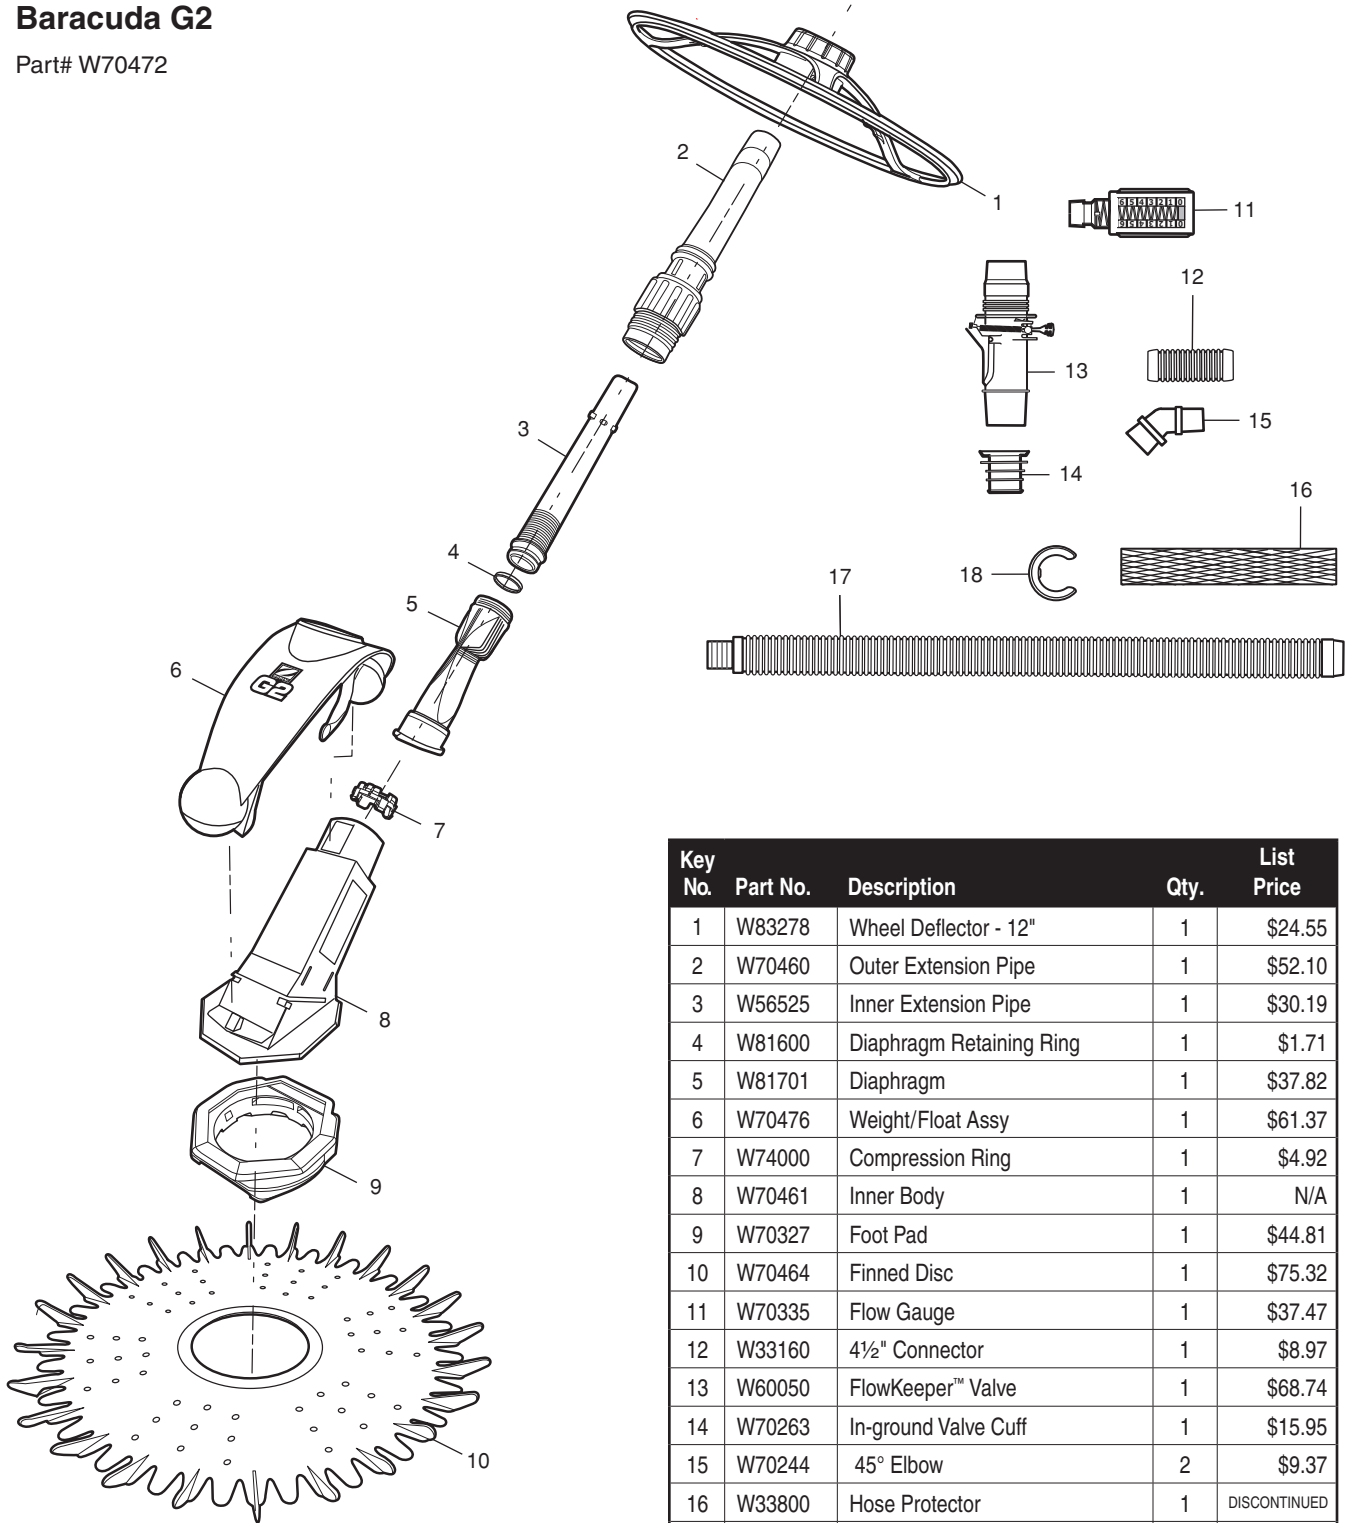

Baracuda G2

Part# W70472

Key No.	Part No.	Description	Qty.	List Price
1	W83278	Wheel Deflector - 12"	1	$24.55
2	W70460	Outer Extension Pipe	1	$52.10
3	W56525	Inner Extension Pipe	1	$30.19
4	W81600	Diaphragm Retaining Ring	1	$1.71
5	W81701	Diaphragm	1	$37.82
6	W70476	Weight/Float Assy	1	$61.37
7	W74000	Compression Ring	1	$4.92
8	W70461	Inner Body	1	N/A
9	W70327	Foot Pad	1	$44.81
10	W70464	Finned Disc	1	$75.32
11	W70335	Flow Gauge	1	$37.47
12	W33160	4½" Connector	1	$8.97
13	W60050	FlowKeeper™ Valve	1	$68.74
14	W70263	In-ground Valve Cuff	1	$15.95
15	W70244	45° Elbow	2	$9.37
16	W33800	Hose Protector	1	DISCONTINUED
17	W20460	Hose, 1 Meter	12	$170.89
18	W83247	Hose Weight (US/Mexico)	2	$19.39
18	W83247	Hose Weight (Canada)	1	$19.39

N/A - Not Available