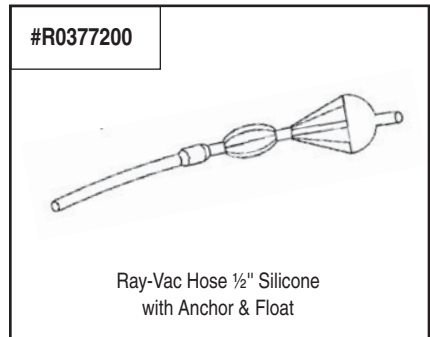

Key No.	Part No.	Description	List Price
10	R0379500	Nose Wheel Kit, Vinyl/Fiberglass	\$22.27
11	R0379600	Swivel Wheel Kit, Vinyl/Fiberglass	\$17.35
12	R0380200	Pusher Hose Kit	\$22.71
13	R0380300	Transporter Jet Sleeve Kit	\$13.36
14	R0380400	Head Float	\$31.14
15	R0380500	Wear Button Kit	\$31.14
16	R0377900	Skimmer Guard Kit, Standard	\$28.47
16	R0377800	Skimmer Guard Kit, Tall	\$28.47
17	R0380600	E-Ring Kit (set of 2)	\$26.38

## Vinyl/Fiberglass, Ray-Vac Head Diagram

**16**

#R0377900  
Skimmer Guard Kit, Standard  
(5" min - 7 3/4" max)

#R0377800  
Skimmer Guard Kit, Tall  
(7 3/4" min - 10" max)

**17** #R0380600

E-Ring Kit

#R0378200	#R0378300	#R0378400	#R0378500	#R0378600	#R0378700
					
Swivel Rebuild Kit	Hose Line Swivel Kit	Hose Coupler Kit	Hose Pusher Jet Kit	Hose Line Whip Y Jet Kit	Hose Line Jet Kit
Ray-Vac™ Hose Connection Kits					