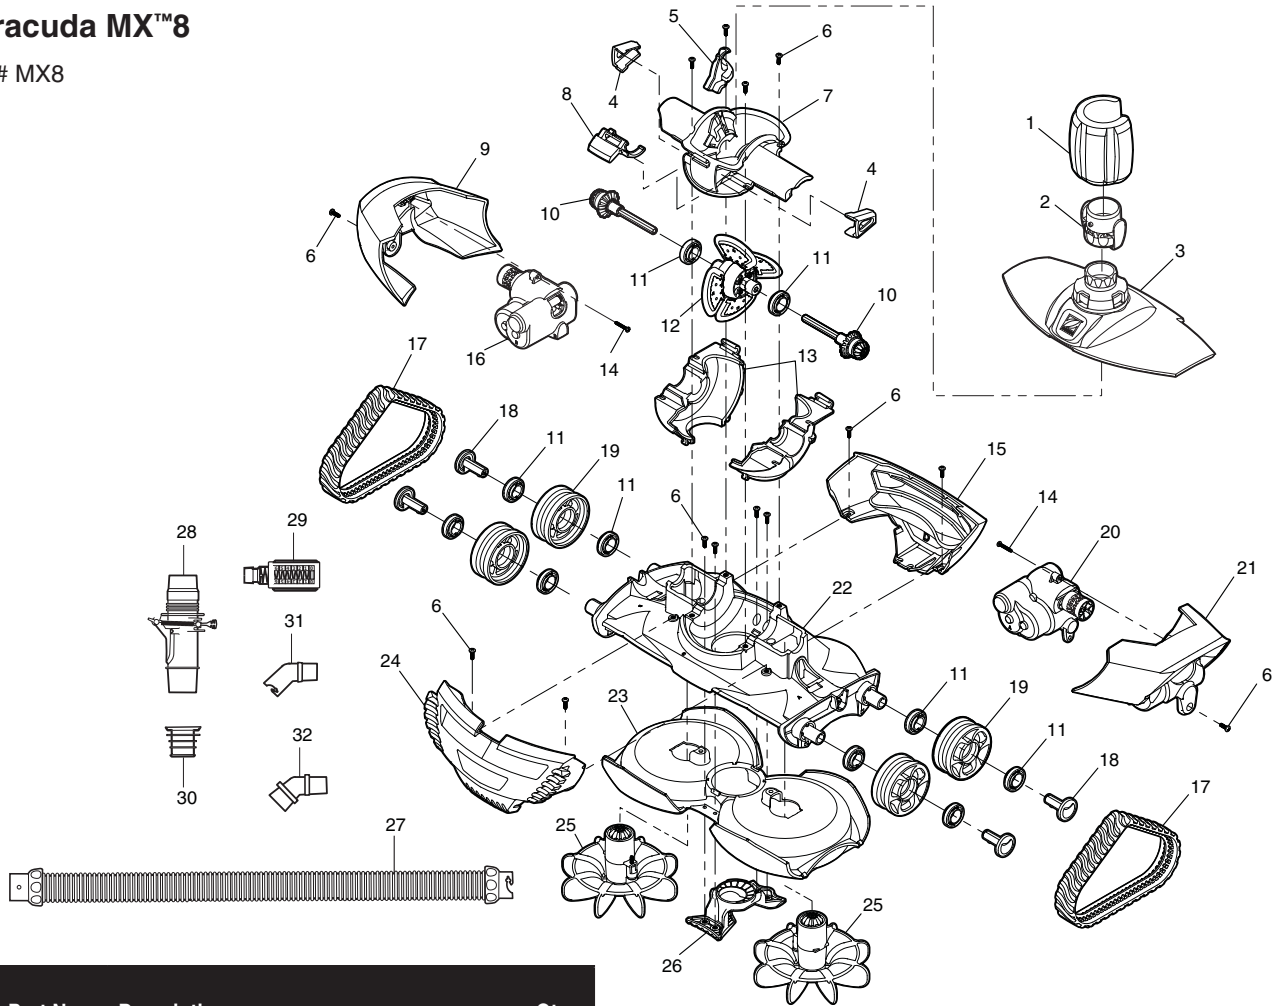

## Baracuda MX™8

Part# MX8

Key No.	Part No.	Description	Qty.
1	R0526800	MX 8 Hose Float	1
2	R0526900	Quick Connector (Blue)	1
3	R0525400	MX 8 Top Cover w/Swivel Assy	1
4	R0526500	MX 8 Engine Seal	2
5	R0526400	MX 8 Engine Guide	1
6	R0527100	Screw, M4x12mm, Phillips #2 Pan Head	16
7	R0525900	MX 8 Middle Engine Housing	1
8	R0526300	MX 8 Cover Latch	1
9	R0526600	MX 8 Body Panel, Right (B)	1
10	R0525100	MX 8 Drive Shaft Assy	2
11	R0527000	Bearing (Wheel & Engine)	10
12	R0524900	MX 8 Engine Assy	1
13	R0525800	MX 8 Lower Engine Housing	1
14	R0527200	Screw, Thread Forming, #6-18 7/8" Type A, Phillips #2 Pan Head	2
15	R0525600	MX 8 Body Panel, Rear (D)	1
16	R0524800	MX 8 Direction Control Device, Side B	1
17	R0526100	MX 8 Track	2

Key No.	Part No.	Description	Qty.
18	R0526200	MX 8 Wheel Pin	4
19	R0526000	MX 8 Wheel	4
20	R0524700	MX 8 Direction Control Device, Side A	1
21	R0526700	MX 8 Body Panel, Left (A)	1
22	R0525200	MX 8 Chassis Assy	1
23	R0525700	MX 8 Lower Body Housing	1
24	R0525500	MX 8 Body Panel, Front (C)	1
25	R0525000	MX 8 Scrubber Assy	2
26	R0525300	MX 8 Inlet Assy	1
27	R0527700	Twist Lock Hose - 1 Meter, Blue/Gray	12
28	R0527400	Flowkeeper Valve	1
29	R0527500	Flow Gauge	1
30	R0527600	In-ground Valve Cuff	1
31	R0532400	Twist-Lock 45° Elbow, Extended	1
32	R0532500	45° Elbow	1