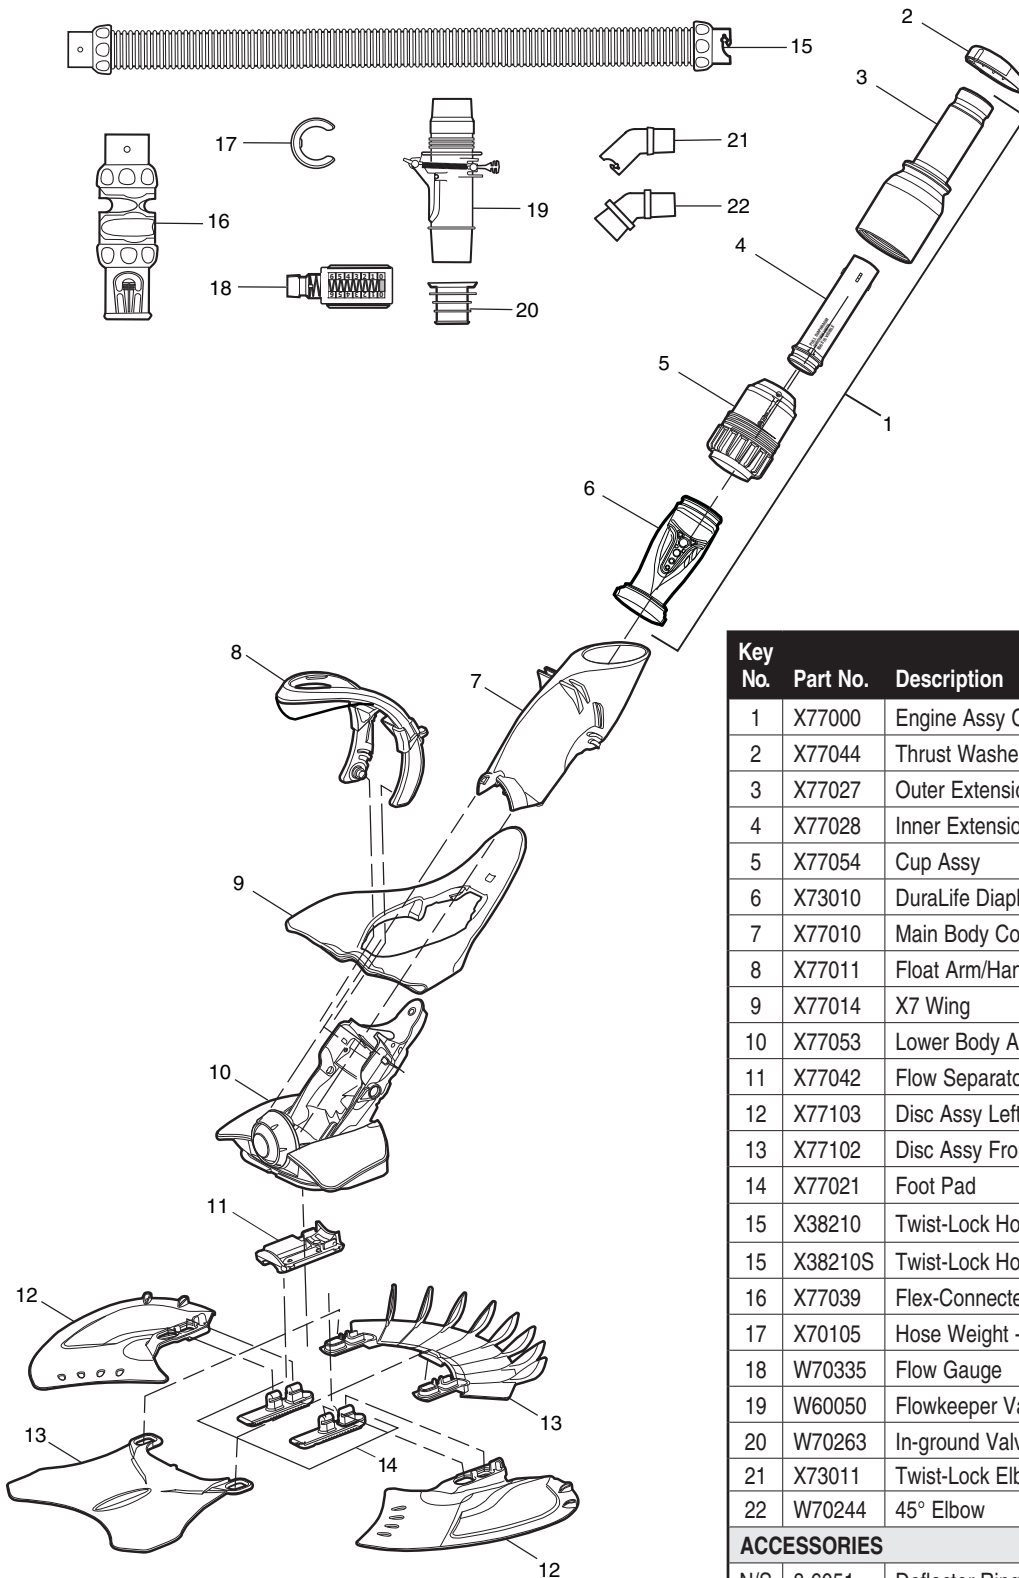

Baracuda X7 Quattro®

Part# X7

Key No.	Part No.	Description	Qty.	List Price
1	X77000	Engine Assy Complete	1	$80.78
2	X77044	Thrust Washer	1	$8.76
3	X77027	Outer Extension Pipe	1	$42.60
4	X77028	Inner Extension Pipe	1	$6.18
5	X77054	Cup Assy	1	$41.22
6	X73010	DuraLife Diaphragm (US/Mex)	1	$43.60
7	X77010	Main Body Cover	1	$49.31
8	X77011	Float Arm/Handle w/ Locks	1	$73.13
9	X77014	X7 Wing	1	$36.68
10	X77053	Lower Body Assy	1	$273.82
11	X77042	Flow Separator	1	$10.55
12	X77103	Disc Assy Left/Right	1	$30.80
13	X77102	Disc Assy Front/Rear	1	$33.80
14	X77021	Foot Pad	2	$37.57
15	X38210	Twist-Lock Hose - 12 x 1 Meter	1	$259.10
15	X38210S	Twist-Lock Hose - 1 Meter	1	$21.58
16	X77039	Flex-Connector	1	$41.92
17	X70105	Hose Weight - Blue	1	$5.19
18	W70335	Flow Gauge	1	$37.47
19	W60050	Flowkeeper Valve	1	$68.74
20	W70263	In-ground Valve Cuff	1	$15.95
21	X73011	Twist-Lock Elbow	1	$6.60
22	W70244	45° Elbow	1	$9.37
ACCESSORIES				
N/S	8-6051	Deflector Ring 12"	1	$18.09
N/S	W70449	Leaf Catcher® Hose Adapter	1	$2.89

N/S - Not Shown