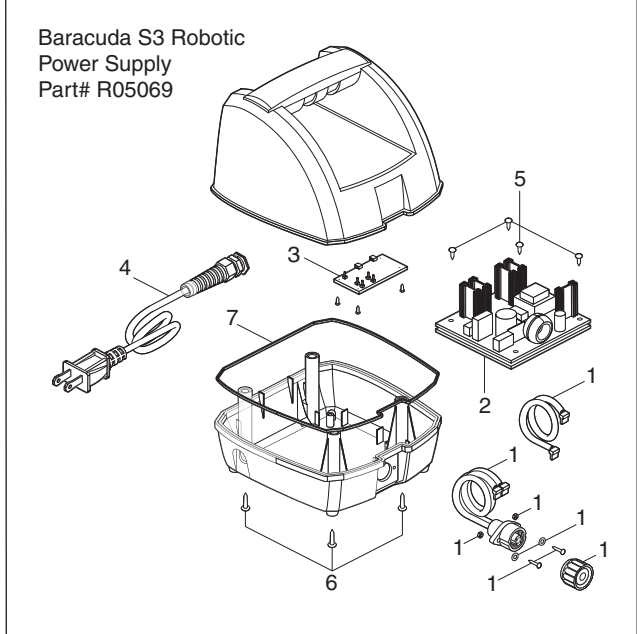

Baracuda S3 Robotic (Discontinued)

Part# S3

Baracuda S3 Robotic Cleaner (Discontinued)

Key No.	Part No.	Description	Qty.	List Price
1	R05035	Filter Bag	1	$47.41
2	R05036	Clip, Filter Retainer	2	$11.30
3	R05037	Filter Support	1	$116.15
4	R05038	Filter Bag Latch Kit Filter Plate Hook Screw, Vt Tfc Pozi 2.9mm X 9.5mm A2	4 4	$8.89
5	R05039	Handle	1	$103.97
6	R05041	Handle Screws Kit Screw, Vm Tcl Pozi 5mm X 30mm A4 Washer, M5 A2 Spacer, Handle	2 2 2	$6.16
7	R05042	Flow Outlet Screw Kit Screw, Vt Tfc Pozi 2.9mm X 9.5mm A2	4	$3.07
8	R05043	Flow Outlet	1	$10.93
9	R05044	Bumper Set Kit Bumper, Front Bumper, Side	2 2	$43.40
10	R05045	Grill, Motor Protection	1	$32.94
11	R05046	Motor Screen Screw Kit Screw, Vt Tcl Pozi 3.5mm X 13mm A2	2	$2.79
12	R05047	Weight, Stainless	1	$20.69
13	R05048	Belt, Transmission	2	$21.42
14	R05049	Track, Blue	2	$43.17
15	R05050	Brush, PVC	2	$103.15
16	R05051	Roller, Brush, Grey	2	$131.85
17	R05052	Pulley Kit Pulley, Track Guide, Long Pulley, Track Guide, Short Pulley, Motor Shaft Track Tensioner Axle (brass)	3 2 1 1	$32.38
18	R05053	Belt Tensioner Kit Belt Tensioner Form C Belt Tensioner Form S	1 1	$37.50
19	R05054	Flange Housing Screws Kit Screw, Vt Tcl Pozi 3.9mm X 25mm A2 Washer, M4 A2 Screw, Vt Tcl Pozi 3.5mm X 19mm A2	6 6 2	$5.98
20	R05055	Flange, Track	2	$83.04
21	R05056	Shell Valve, Round	4	$16.59
22	R05057	Clip, Cable Strain Relief	1	$4.67
23	R05058	Propeller, White 64mm	1	$15.41
24	R05059	Motor Block	1	$466.84
26	R05061	Cable (60 ft.) w/ Connector	1	$207.33
27	R05062	Motor Block Screw Kit Screw, Vp 50mm X 12mm	4	$4.94

Key No.	Part No.	Description	Qty.	List Price
28	R05063	Handle Bracket Kit Plate, Handle Fastening Screw, Vt Tcl Pozi 2.9mm X 16mm	2 6	$15.34
29	R05064	Main Housing	1	$156.30
30	R05130	Motor Shaft Pin	1	$1.67
31	R0519300	Cable Connector Assy	1	$10.82
S3 ROBOTIC POWER SUPPLY				
-	R05069	S3 Power Supply Complete	1	$363.45
1	R05065	Power Flex Kit Wire Set Keyb/Power Wire Set Keyb/Socket	1 1	$62.37
2	R05066	Power Supply Card	1	$177.07
3	R05067	Keyboard Card 2m	1	$62.35
4	R05068	Power Cord Assy Polarized	1	$77.15
5	R05070	PCB Screw Set Screw, Vt Tcl Pozi 3.5mm X 9.5mm A2	4	$3.90
6	R05071	Power Supply Housing Screws Screw, Vp Tcl Pozi 4mm X 16mm A2	4	$3.90
7	R05072	Power Supply Gasket	1	$5.20
S3 ROBOTIC CADDY				
-	R05076	S3 Caddy Complete	1	$168.95
1	R05073	Trolley Handle Tip Grips	1	$11.18
2	R05074	Power Supply Mounting Bracket Control Box Support Green Control Unit Bolt Screw, Vm Tfc Pozi 5mm X 10mm A2 Support Green Cable Screw, Torx 6.0mm X 25.0mm A2 Screw, Torx 6.0mm X 45.0mm A2 Nut, Locking, M6 A2 Support Side Flange Guide, Caddy, Wedge Screw, Vp Tcl Pozi 5mm X 16mm A2	1 1 2 2 2 4 4 1 2 2	$73.22
3	R05075	Caddy Wheel Kit Cap, Nut Screw, Vm Thpf Din 931 M8 X 90mm Wheel For Trolley Washer, Wheel, S3 Caddy Spacer, Wheel, S3 Caddy Washer Nut, Locking	4 2 2 2 2 4 2	$40.20
S3 ROBOTIC ACCESSORIES				
*	R05131	Foam Brush Kit R-Kit, Foam Brushes w/ 14 Clips, S3 For Tile Pools	2	$42.10
*	R05132	Fine Filter Bag	1	$48.58
*	R05060	Grease, Water Tight Cable to Motor Block	1	$44.39