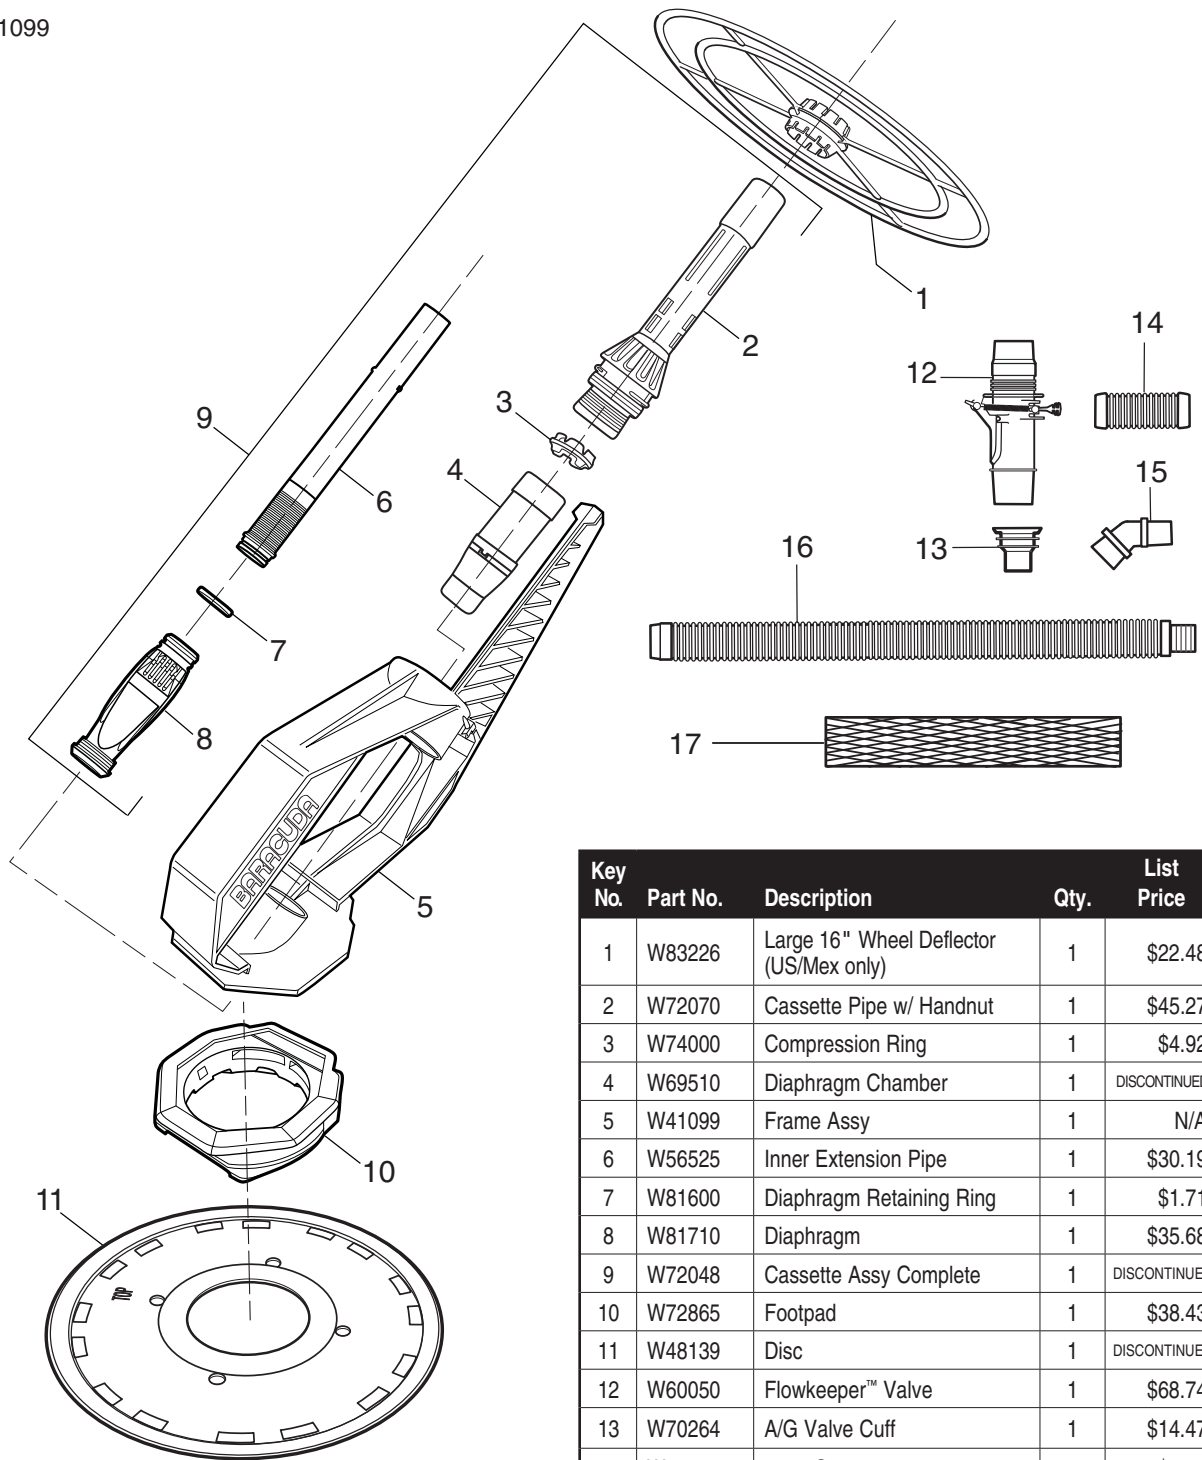

Baracuda 1500

Part# W01099

Key No.	Part No.	Description	Qty.	List Price
1	W83226	Large 16" Wheel Deflector (US/Mex only)	1	$22.48
2	W72070	Cassette Pipe w/ Handnut	1	$45.27
3	W74000	Compression Ring	1	$4.92
4	W69510	Diaphragm Chamber	1	DISCONTINUED
5	W41099	Frame Assy	1	N/A
6	W56525	Inner Extension Pipe	1	$30.19
7	W81600	Diaphragm Retaining Ring	1	$1.71
8	W81710	Diaphragm	1	$35.68
9	W72048	Cassette Assy Complete	1	DISCONTINUED
10	W72865	Footpad	1	$38.43
11	W48139	Disc	1	DISCONTINUED
12	W60050	Flowkeeper™ Valve	1	$68.74
13	W70264	A/G Valve Cuff	1	$14.47
14	W33205	4½" Connector	1	$8.97
15	W70244	45° Elbow (US/Mexico)	1	$9.37
	W70244	45° Elbow (Canada)	2	$9.37
16	W38205	Hose, 1 Meter, White	10	$13.65
17	W33800	Hose Protector Net (Canada Only)	1	DISCONTINUED

N/A - Not Available