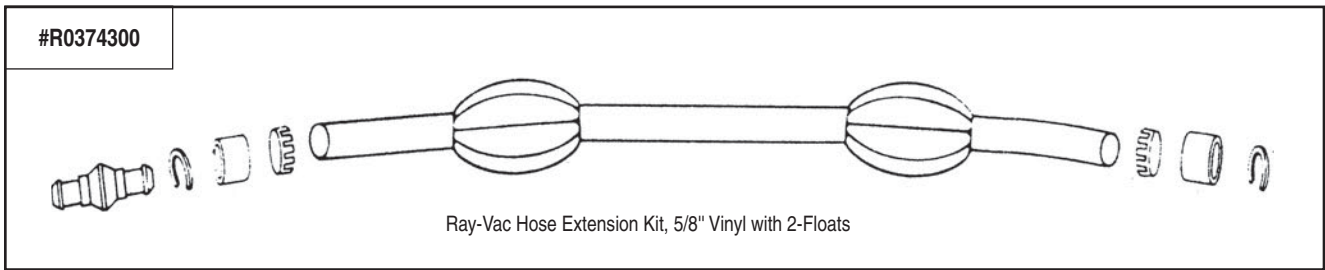

## Vinyl/Fiberglass, Ray-Vac Head Diagram

**16**

#R0377900  
Skimmer Guard Kit, Standard  
(5" min - 7 3/4" max)

#R0377800  
Skimmer Guard Kit, Tall  
(7 3/4" min - 10" max)

**17** #R0380600

E-Ring Kit

#R0378200	#R0378300	#R0378400	#R0378500	#R0378600	#R0378700
					
Swivel Rebuild Kit	Hose Line Swivel Kit	Hose Coupler Kit	Hose Pusher Jet Kit	Hose Line Whip Y Jet Kit	Hose Line Jet Kit
Ray-Vac™ Hose Connection Kits					