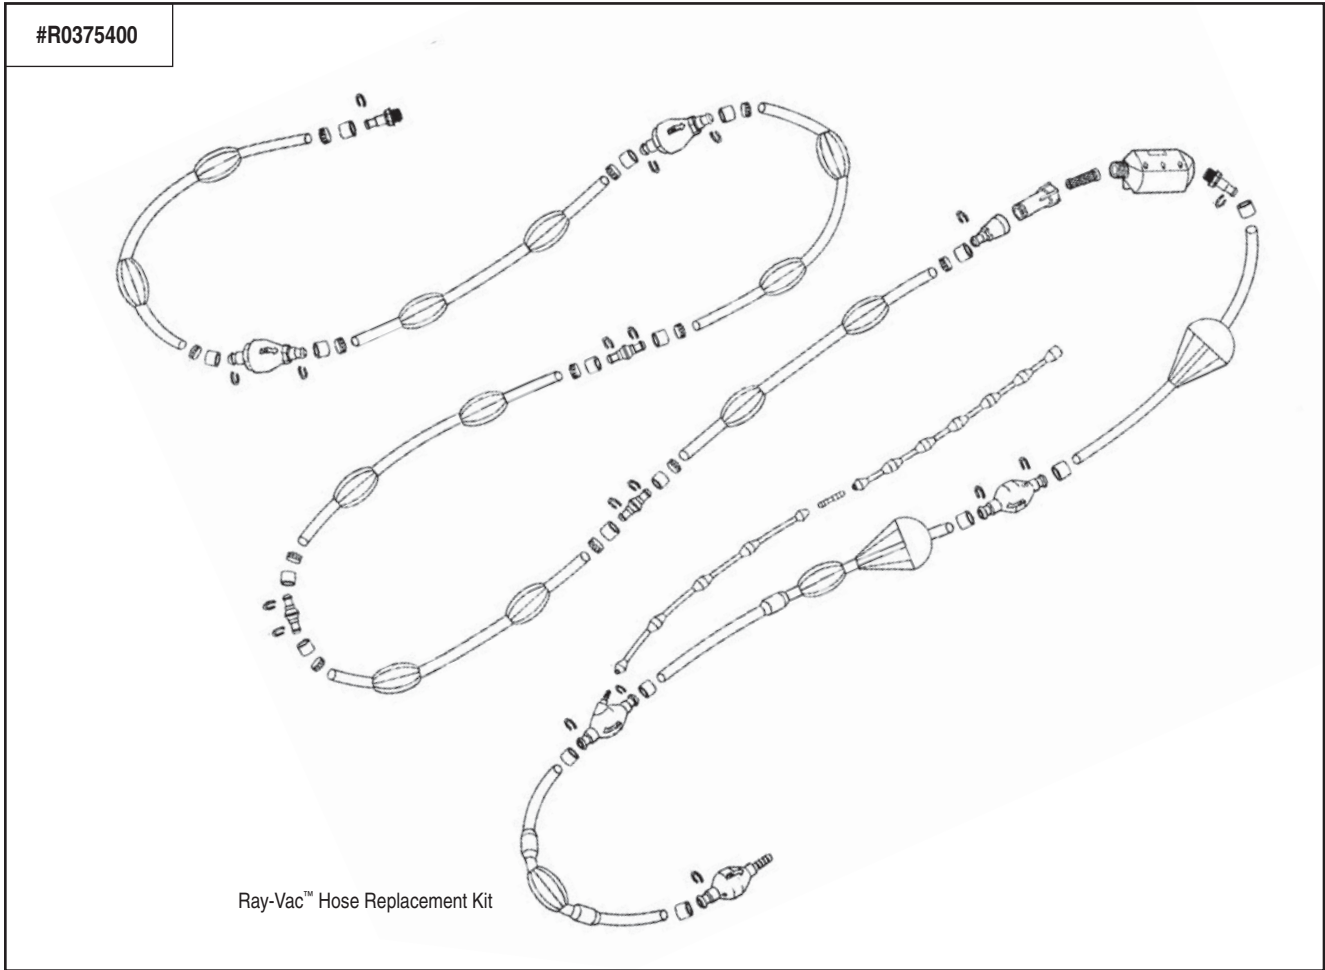

## Vinyl/Fiberglass, Ray-Vac Head Diagram

**16**

#R0377900  
Skimmer Guard Kit, Standard  
(5" min - 7 3/4" max)

#R0377800  
Skimmer Guard Kit, Tall  
(7 3/4" min - 10" max)

**17** #R0380600

E-Ring Kit

#R0378200	#R0378300	#R0378400	#R0378500	#R0378600	#R0378700
					
Swivel Rebuild Kit	Hose Line Swivel Kit	Hose Coupler Kit	Hose Pusher Jet Kit	Hose Line Whip Y Jet Kit	Hose Line Jet Kit
Ray-Vac™ Hose Connection Kits					