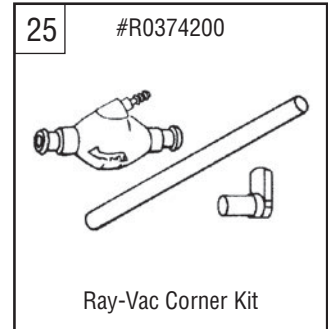

Ray-Vac™ and Ray-Vac Desert Model Hose Parts List (Discontinued)

Key No.	Part No.	Description	List Price
1	R0373400	Whip Kit	$40.94
2	R0374100	Mender Sleeve ½" Kit	$8.48
3	R0374300	Hose Kit ⅝" Vinyl w/ Floats	$28.47
4	R0374900	Head Replacement, White	$501.70
4	R0375000	Head Replacement, Black	$501.70
4	R0376800	Head Replacement, Desert Model	$501.70
4	R0376000	Head Replacement, Vinyl	$501.70
5	R0375400	Hose Replacement Kit	$1,050.87
6	R0375700	Hose ½" Silicone w/ Wear Sleeve and Floats	$26.68
7	R0376400	Sea Anchor Kit	$22.27
8	R0376500	Hydro Timer Replacement Kit	$96.62
9	R0376900	Transporter Jet Kit	$22.05
10	R0377000	Hydro Timer Gear Assy Kit	$67.37
11	R0377100	Hose ½" Vinyl w/ Sea Anchor	$26.68

Key No.	Part No.	Description	List Price
13	R0377300	Mender Sleeve ⅝" Kit	$4.45
14	R0377400	Filter Screen Case	$17.79
15	R0377500	Filter Screen	$13.36
16	R0377600	Filter Screen Fitting	$10.70
17	R0378000	Quick Disconnect Replacement Kit	$25.82
18	R0378100	Swivel Ball Bearing	$22.27
19	R0378300	Hose Line Swivel Kit	$26.68
20	R0378400	Hose Coupler Kit	$5.32
21	R0378500	Hose Pusher Jet Kit	$17.79
22	R0378600	Hose Line Whip "Y" Jet Kit	$21.37
23	R0378700	Hose Line Jet Kit	$13.36
24	R0380200	Pusher Hose	$22.71
25	R0374200	Corner Kit	$40.07
26	R0372900	Hydro-Timer Replacement Kit (for use w/ non-Jandy® cleaners)	$102.14

Ray-Vac and Ray-Vac Desert Model Hose Diagram