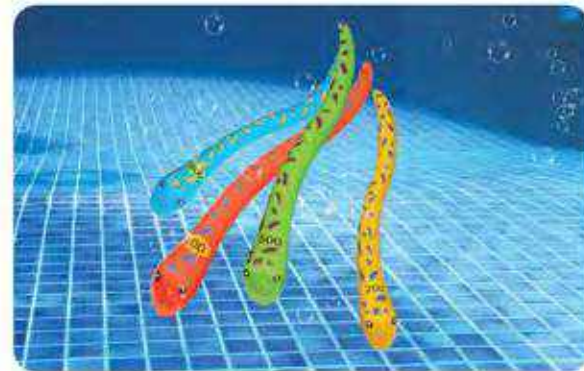

91385

Eel Sticks Dive Game

Wiggly eel underwater search & retrieval game. Includes 4 colorful eels. Case Qty: 12

91506

Dive Bones

Includes 3 colorful dive bones. Case Qty: 12

91224

Light Up Sea Animals (4-Pack)