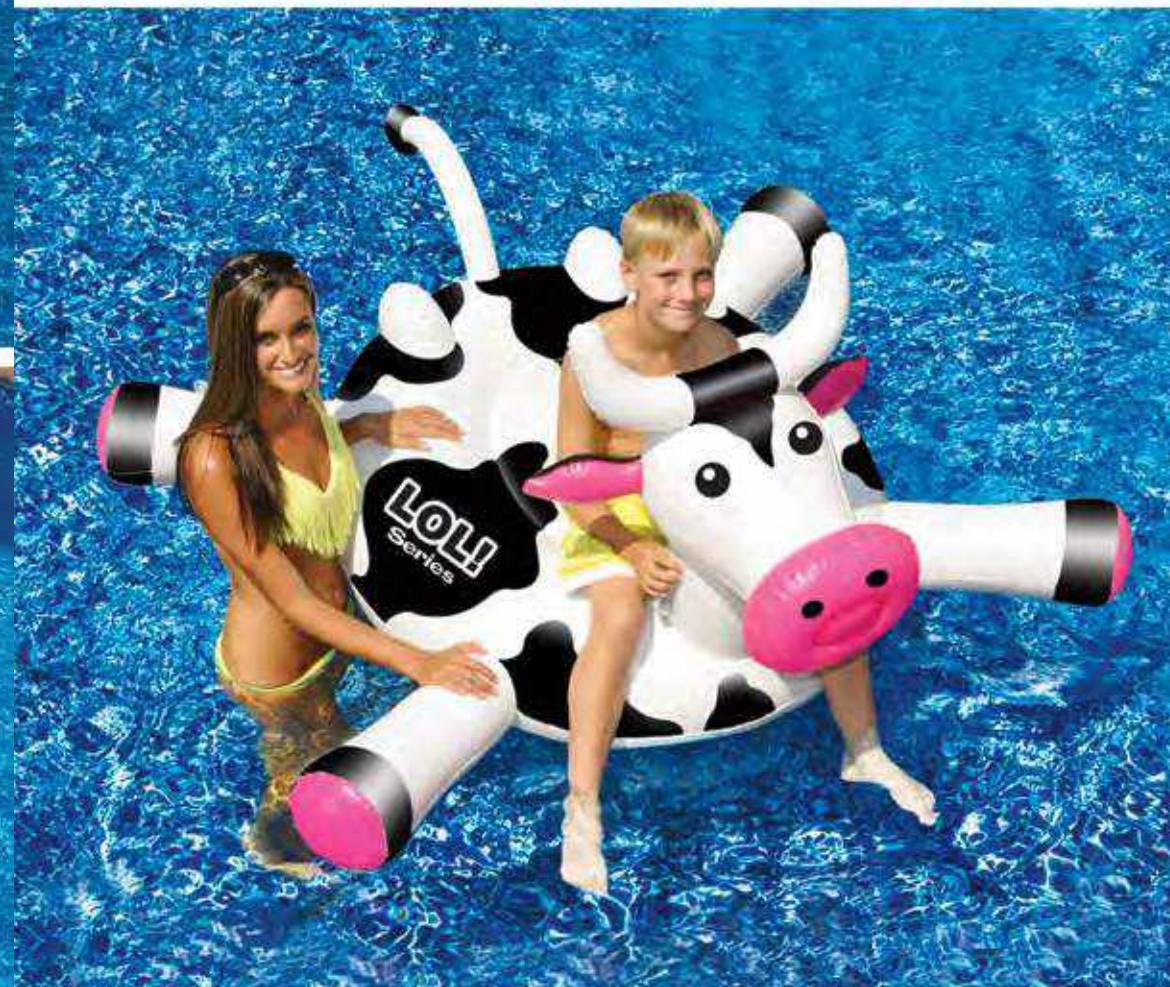

LOL Cow

Our LOL Series cow will put a smile on everyone's face. Equipped with 2 handles. Case Qty: 6