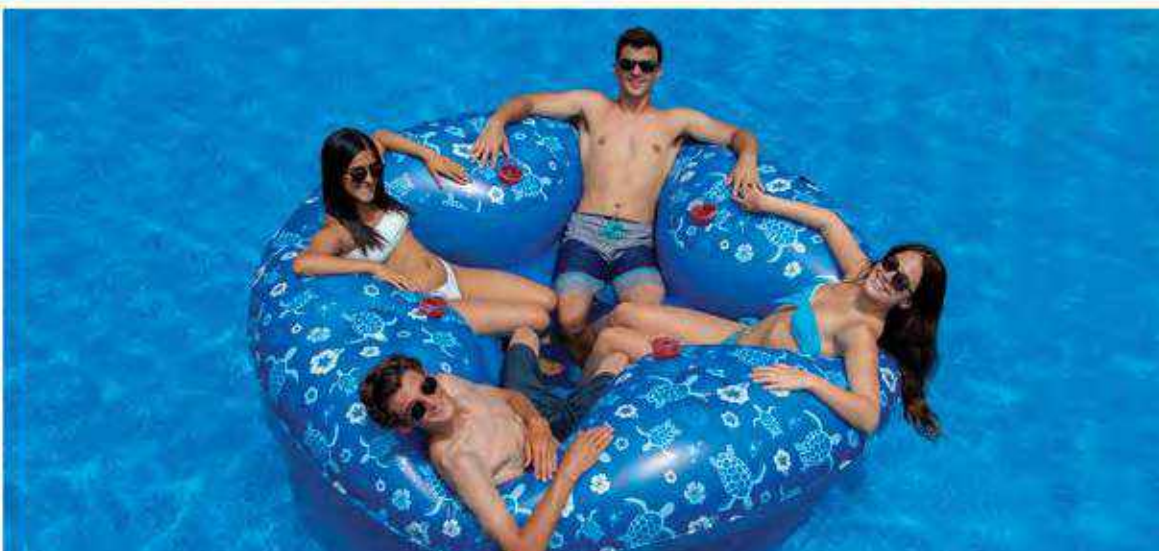

Spiral Tie Dye Island

Colorful & vibrant island designed to stand out. 72" size easily fits 1-3 loungers with unmatched comfort. Case Qty: 4

90484

Tropical 4 Person Lounger

Bring the comfort and style of the tropics to your pool. Integrated mesh seat and cup holders. Grab a friend or 3! Case Qty: 2

90559

Spiral Tie Dye Ring

Super fun, trendy design measuring 42". Offers comfort & relaxation to lounge with ease. Case Qty: 12

90844

Baseball Glove Island

Boys & girls of summer love this fun, realistic and comfortable float. Case Qty: 6