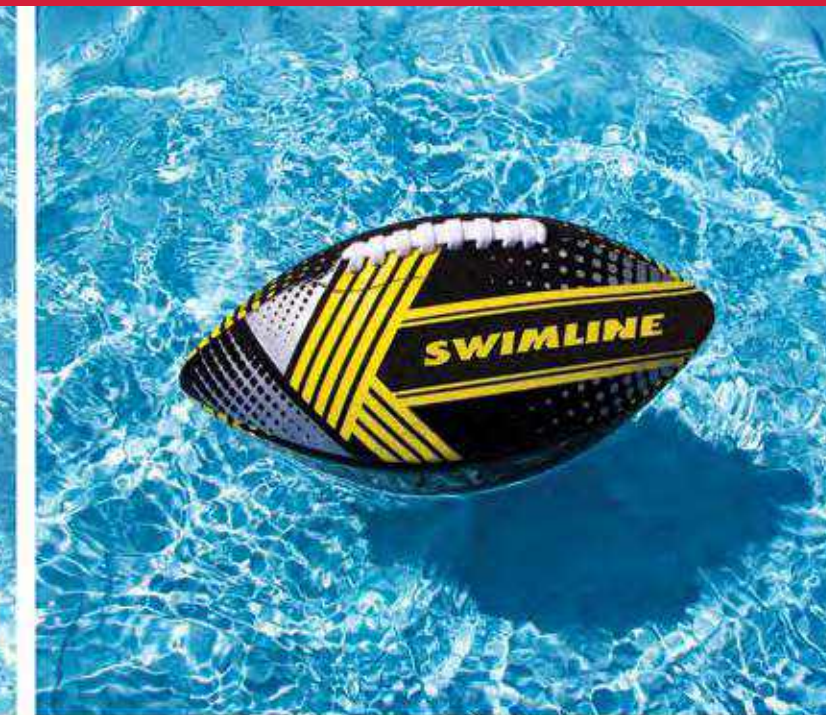

91503
10.5" Pool Football
Waterproof for fun in and out of the pool.
Case Qty: 6