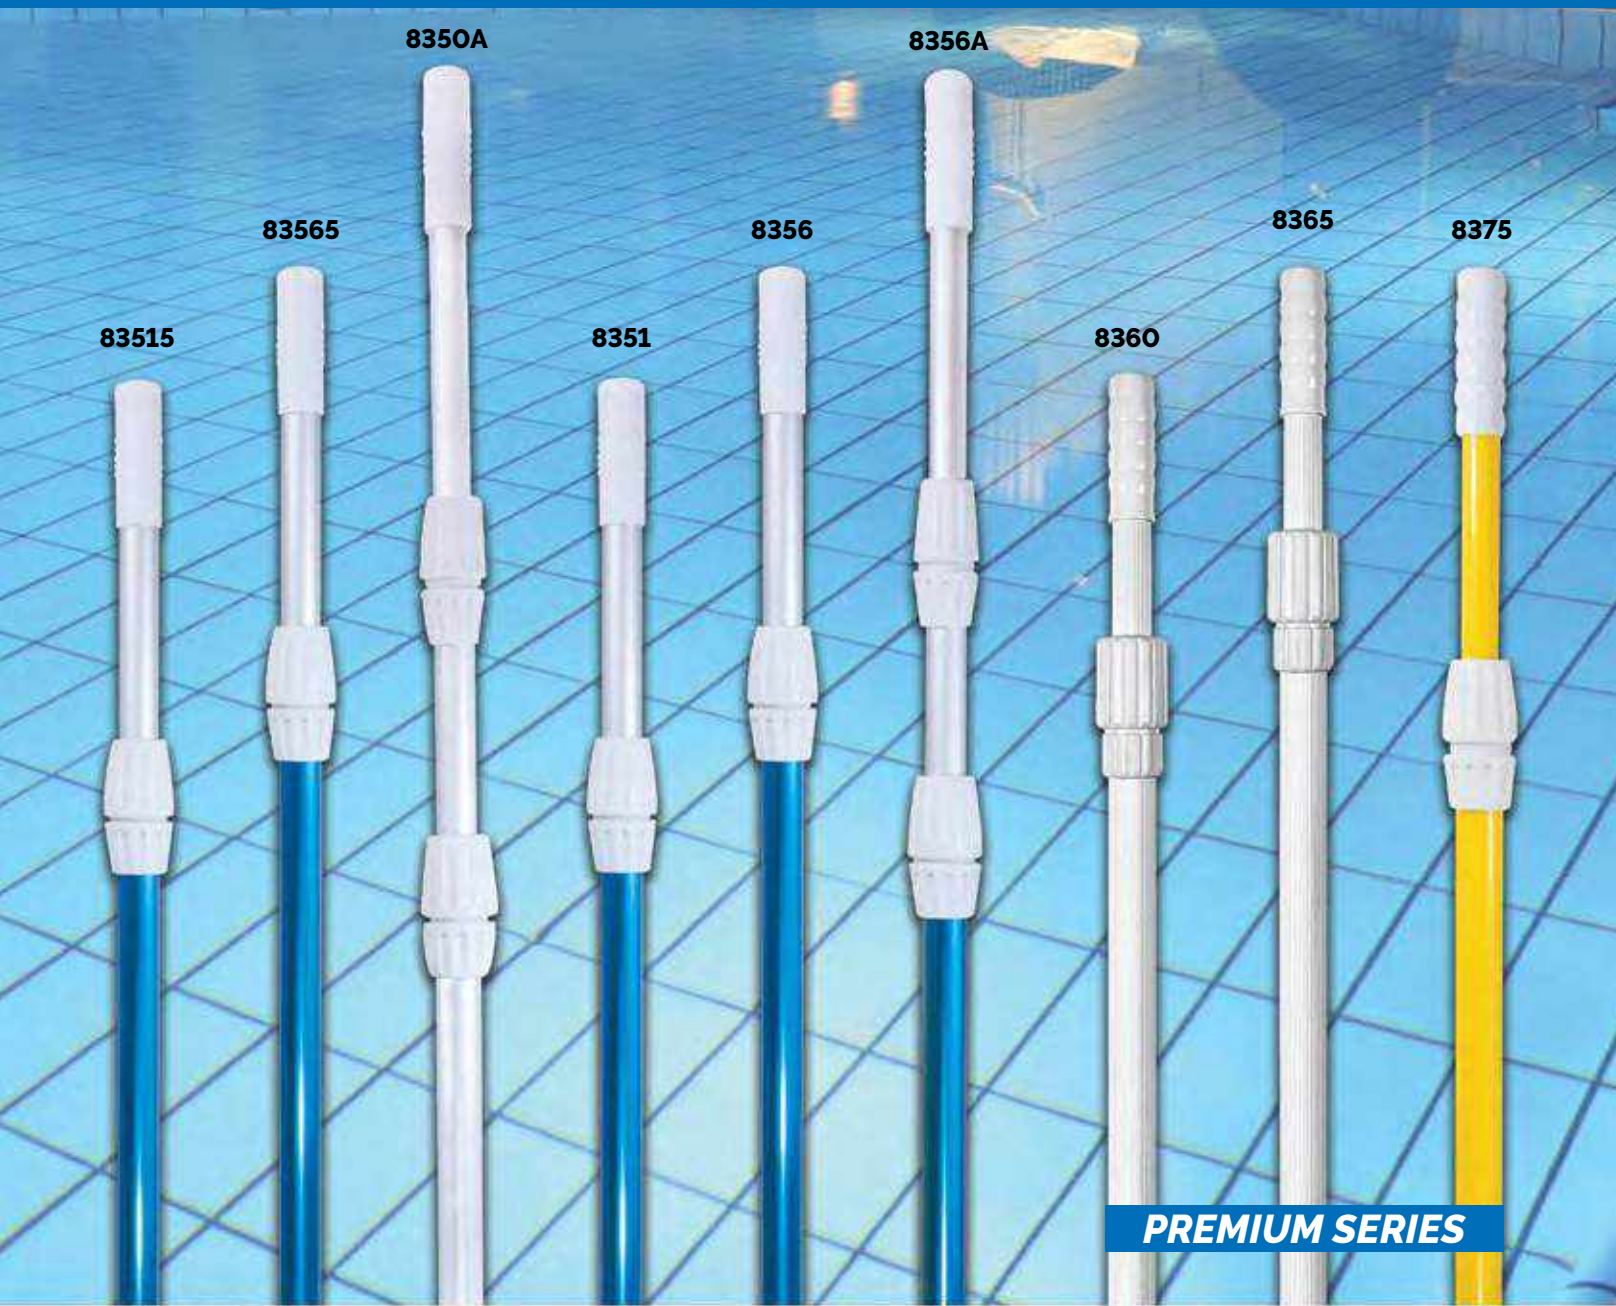

PREMIUM SERIES

- **83515**
  Vac/Accessory Value Telepole
  6' to 11' adjustable length. Blue finish. External locking cam. Case Qty: 12
- **8351**
  Vac/Accessory Step-Up Telepole
  6' to 12' adjustable length. Blue finish. External locking cam. Case Qty: 12
- **8360**
  Vac/Accessory Premium Telepole
  6' to 12' adjustable length. White fluted heavy duty external locking cam. Case Qty: 12
- **83565**
  Vac/Accessory Value Telepole
  8' to 15' adjustable length. Blue finish. External locking cam. Case Qty: 12
- **8356**
  Vac/Accessory Step-Up Telepole
  8' to 16' adjustable length. Blue finish. External locking cam. Case Qty: 12
- **8365**
  Vac/Accessory Premium Telepole
  8' to 16' adjustable length. White fluted heavy duty external locking cam. Case Qty: 12
- **8350A**
  Vac/Accessory Value Telepole
  4' to 12' adjustable length. Mill finish 3-piece dual extending locking cams. Case Qty: 12
- **8356A**
  Vac/Accessory Step-Up Telepole
  5' to 15' adjustable length. Blue finish. 3 piece, dual external locking cams. Case Qty: 12
- **8375**
  Vac/Accessory Commercial Fiberglass Telepole
  8' to 16' adjustable length. Durable fiberglass construction with external locking cams. Case Qty: 6

PREMIUM SERIES