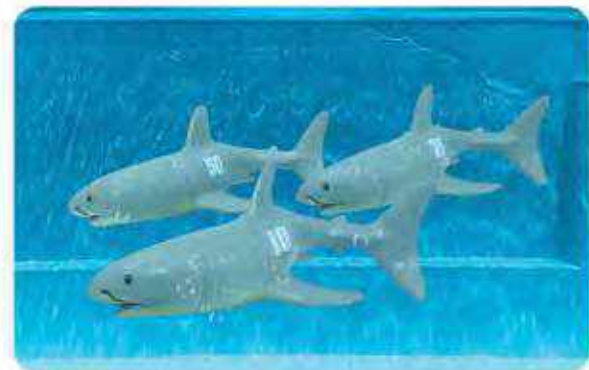

9133

Shark Frenzy Dive Game

Underwater shark hunt search & retrieval game. Includes three realistic sharks. Case Qty: 6