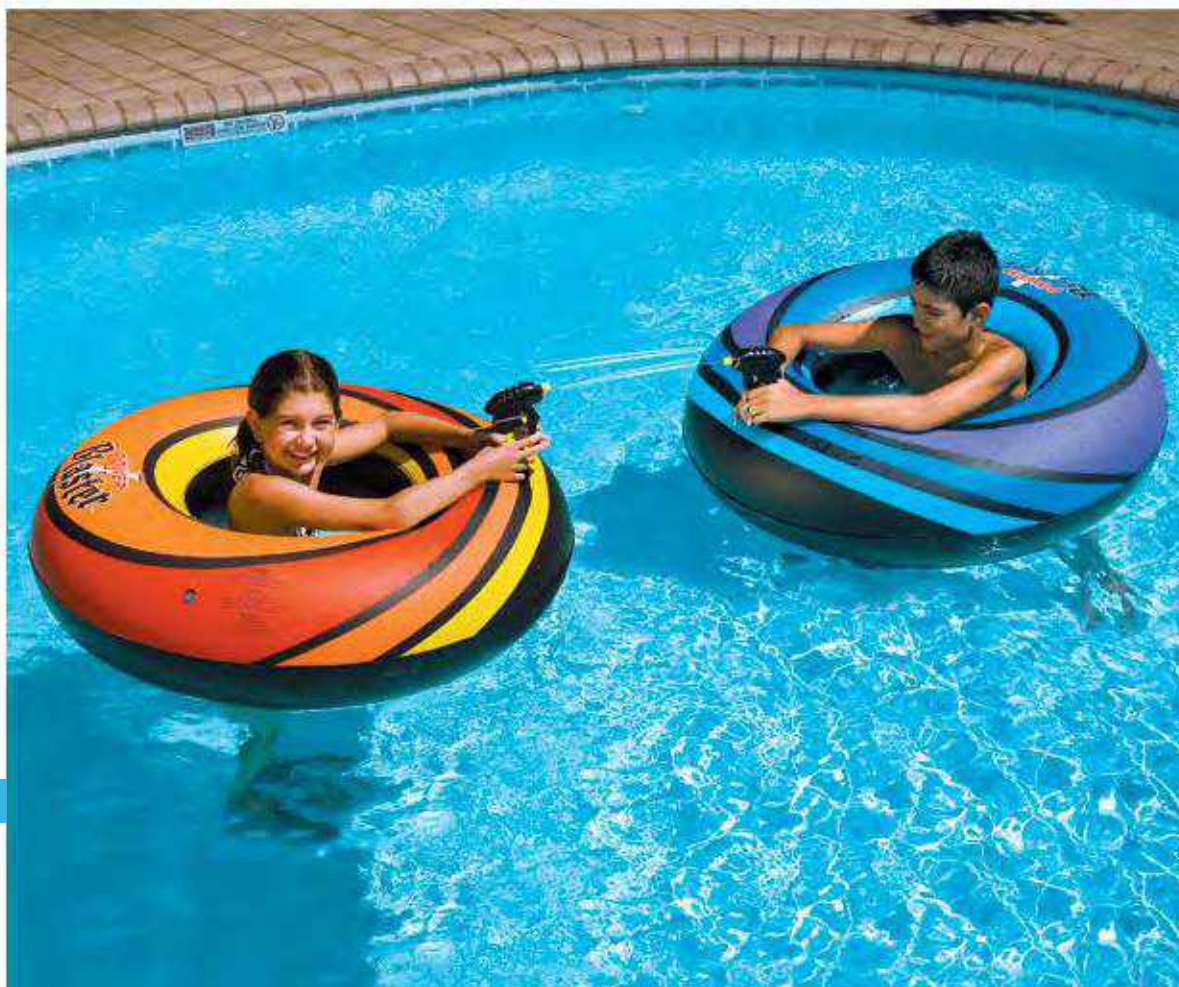

PowerBlaster™ Squirter Dual Set

Get ready for non-stop water pistol dueling action! The PowerBlaster dual squirter set provides constant water supply so the fun just keeps on flowing. Case Qty: 6