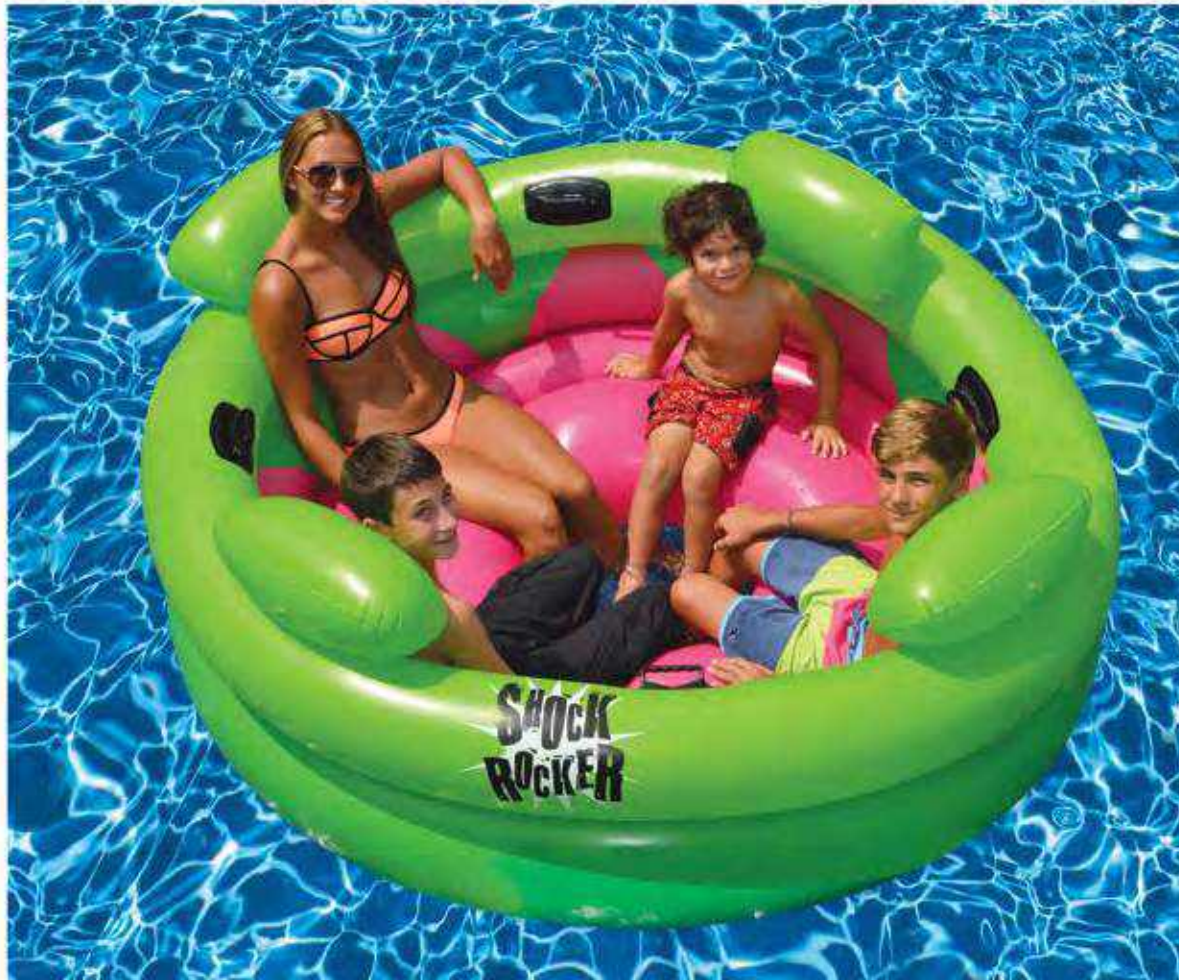

9073

Ice Cube Floating Habitat

Very cool frosty blue habitat. The Ice Cube is a full 49" square & guaranteed not to melt in the pool!
Case Qty: 3