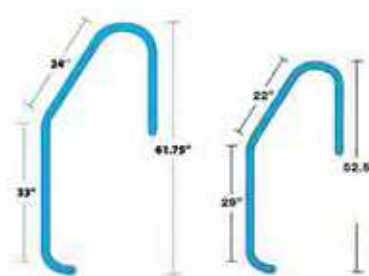

87910
Inground Stainless Steel Handrail
Stainless steel handrail for inground vinyl pool. Dimensions on the right diagram. Case Qty: 1