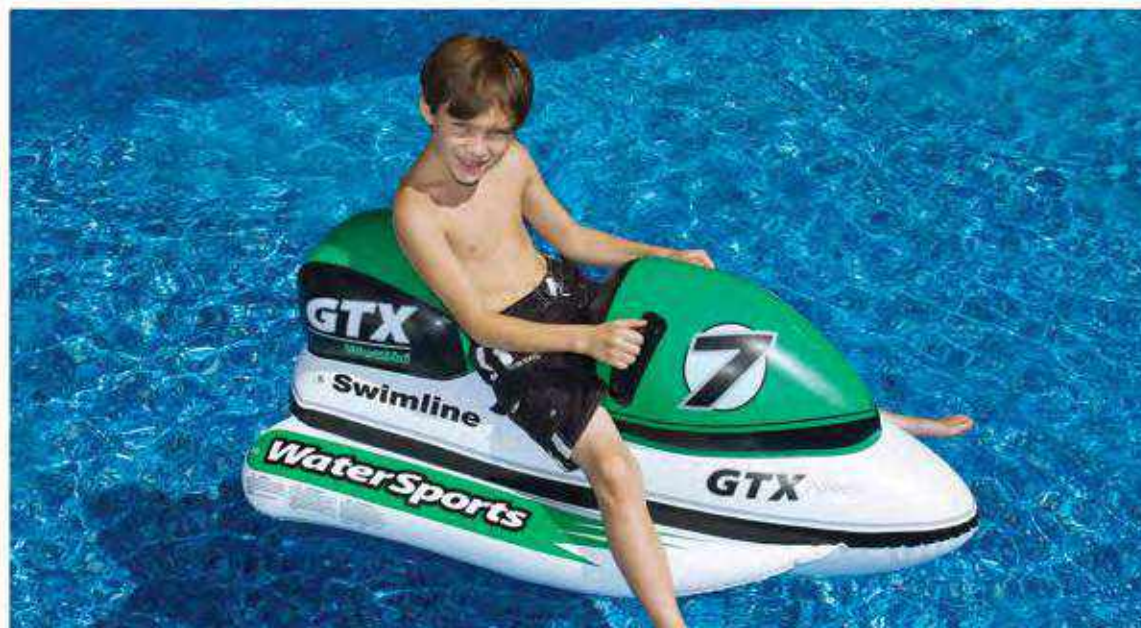

WaterBike Ride-On

Wet and wild GTX wetski ride-on. Equipped with 2 handles. Case Qty: 12