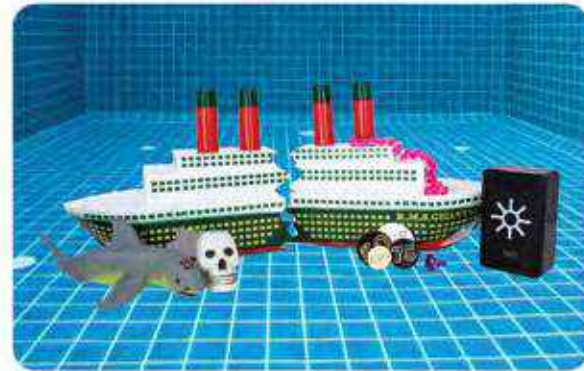

9135

Dive Rings

Classic dive & retrieval game. Sand filled, weighted rings stand upright on pool floor. Case Qty: 12

91140

Fish Catch Game

Includes 1 net with handle & 6 colorful fish. Case Qty: 12

9178

Wreck Dive Game