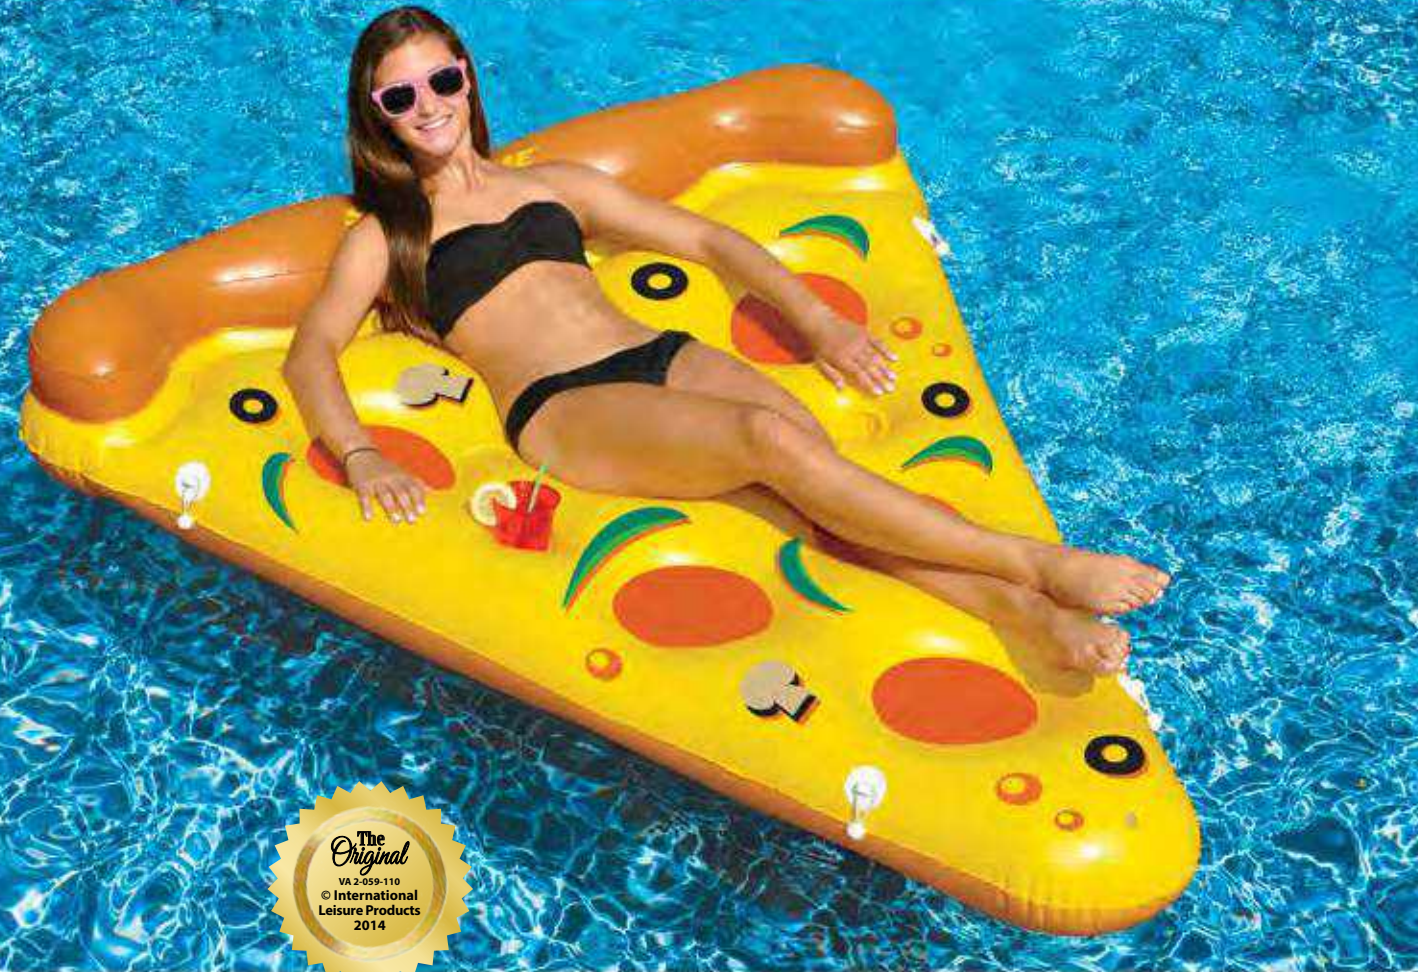

90447

Tiger Ride-On

Be fierce, be bold, but most of all, have fun! Hop on the tiger ride-on and be the king of your pool!
Case Qty: 6

90740

Purrfect Kitty Mattress

Pawsitively the best pool float for the cat lover in all of us! Extra large 79" x 30" comfort design & single cup holder makes this kitty love the water.
Case Qty: 6

90741

Panda Float

This summer's 'pandamonium' is our cutest & cuddliest float yet. Oversized construction fits up to 3 riders. Its 'beary' comfortable and adorable.
Case Qty: 6

90746

PawPrint Island

The spirit of 'man's best friend', only in your pool. Unique print and construction designed for all ages and breeds.
Case Qty: 6

90645
PoolPizza Slice

Order up a fun PoolPizza Slice with the works! Complete with tasty pizza crust head rest & dual drink holders. PoolPizza Slice can be rafted up with a second slice or more with easy to use bungee loop connectors! © International Leisure Products 2014
Case Qty: 6