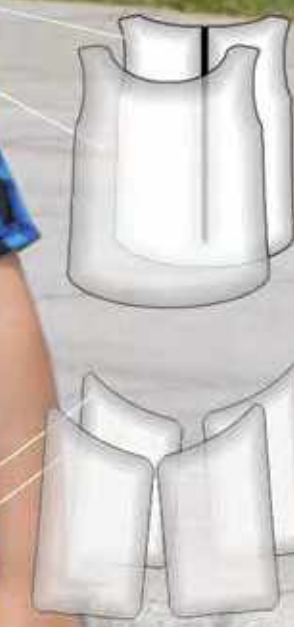

Weight Range Chart For FloatSuits	
Small	Weights To 20-30 Lbs.
Medium	Weights To 30-45 Lbs.
Large	Weights To 40-55 Lbs.