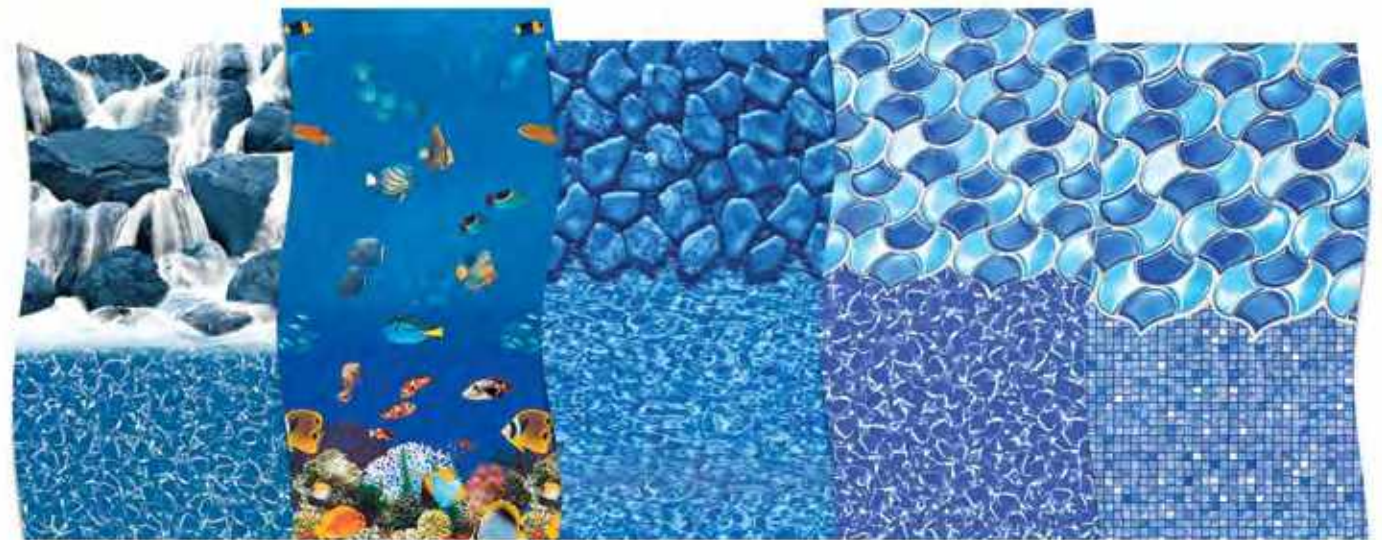

Overlap, Beaded, or UniBead® Waterfall Tile   Overlap, Beaded, or UniBead® Caribbean Tile   Overlap, Beaded, or UniBead® Boulder Swirl   Overlap, Beaded, or UniBead® Rolling Wave   Overlap, Beaded, or UniBead® Rolling Cubes