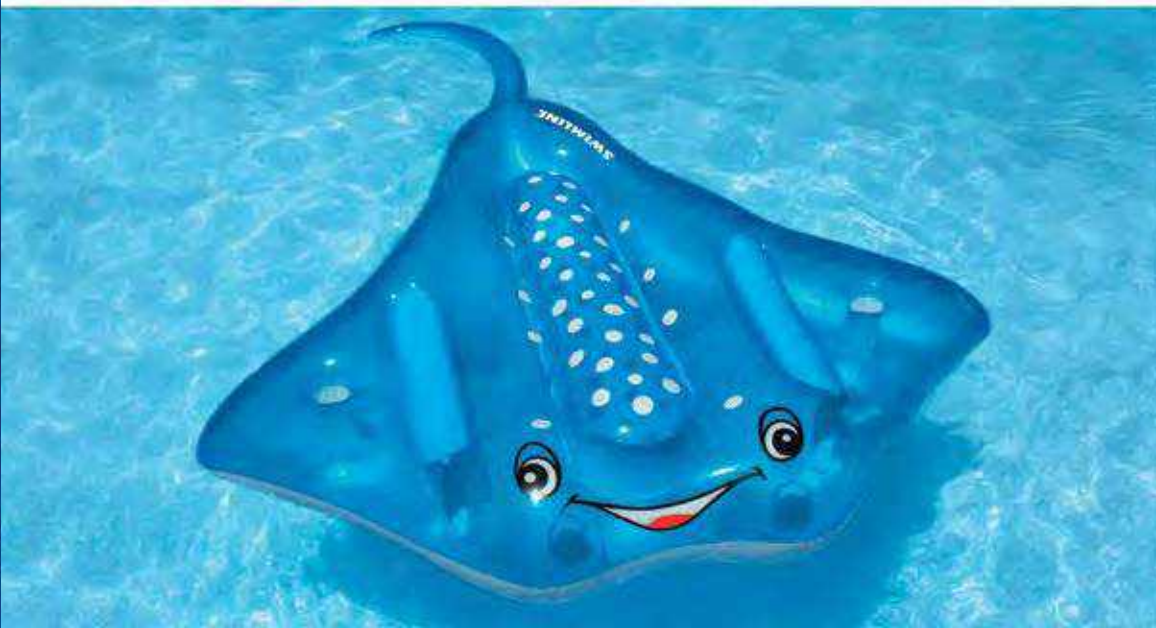

90749

Clownfish Glitter Mat

Nothing but sparkly fun on this comfortable sized mattress! Add this creative fish to your pool anemone! Case Qty: 6

90459

Manta Ray Mattress

Swim around with your favorite manta ray! Spacious size made for two. Great for explorers of all ages! Case Qty: 2

90555

SugarSkull

Rendered with tattoo styled full color graphics. SugarSkull is one sweet, other-worldly ride! Case Qty: 6

90135

Classic Cruiser

Picnic boat style lounge. Roomy luxury lounge with built-in ice chest & 2 cup holders. Bow flag for added flair. Case Qty: 4