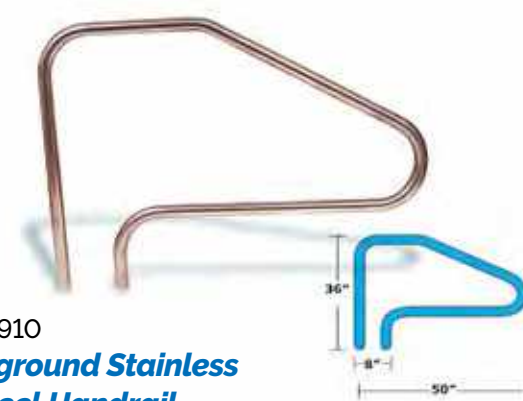

87910
Inground Stainless Steel Handrail
Stainless steel handrail for inground vinyl pool. Dimensions on the right diagram. Case Qty: 1

87901
Molded Ladder Step
Replacement heavy duty molded ladder step. Case Qty: 24

87906
Stainless Steel Ladder Step
Best quality replacement stainless steel ladder step. Case Qty: 24 (Fits most AG/IG ladders)

8700 ABS Molded Ladder Flange
Sturdy molded ABS. Case Qty: 24
8702 Aluminum Ladder Flange
Deluxe cast aluminum. Case Qty: 12
87022 2" Aluminum Ladder Flange
Deluxe cast aluminum with 2" diameter. Case Qty: 12

NEW SIZE

87907
Stainless Steel Ladder Bolts
Includes 6 bolts, nuts & washers. Case Qty: 36

87902
Ladder Bumper
Prevents damage to pool floor & wall. Case Qty: 24

87903 Molded Plastic Escutcheons
87904 Stainless Steel Escutcheons
Ladder mount trim pieces (2-per set). Case Qty: 24 (each)