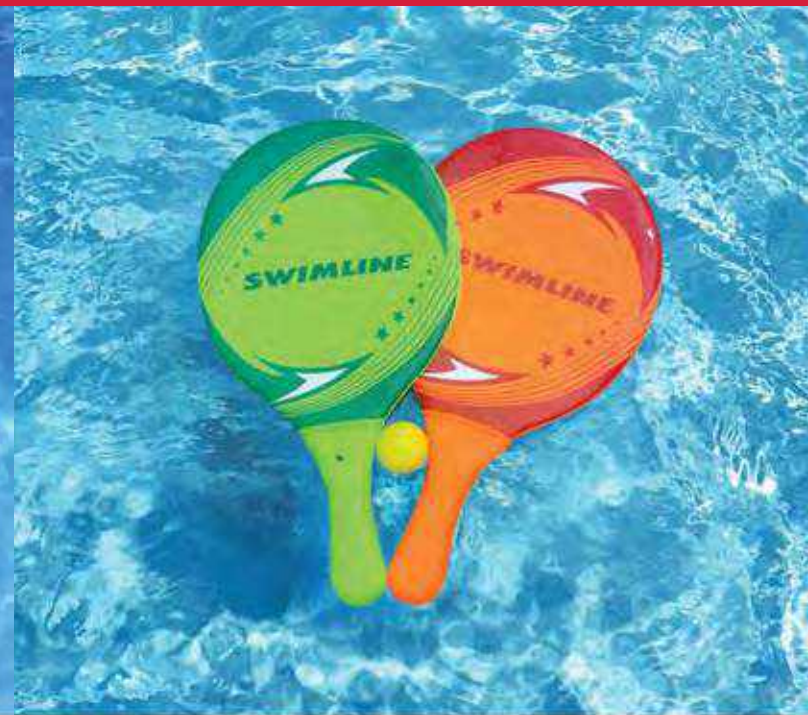

91501
Pool Paddle Set
Waterproof set includes 2 paddles and 1 ball.
Case Qty: 6