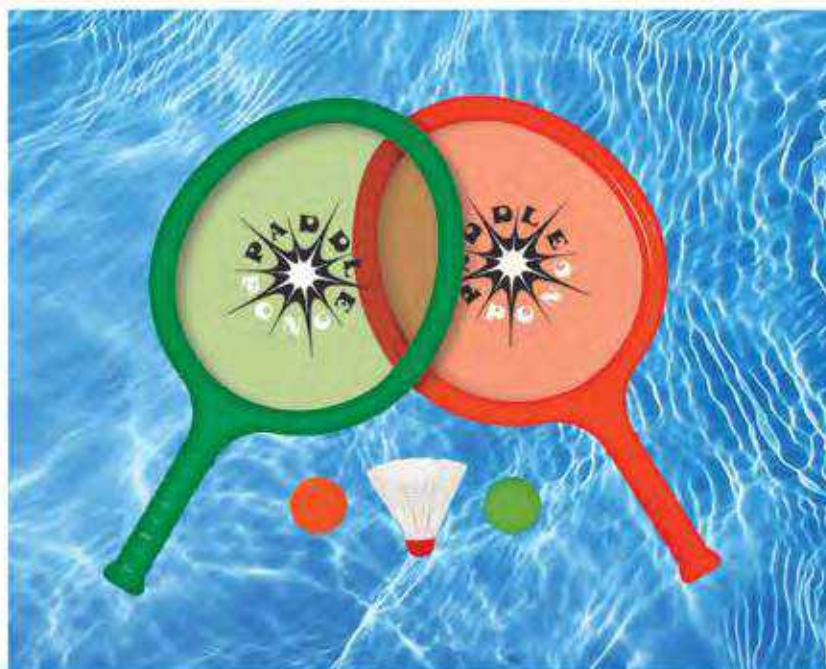

91505

Animal Dive Sticks

Includes 3 fun dive animals. Case Qty: 12

91751

Light Up Dive Torpedoes (3-Pack)

Assorted colors as shown. Case Qty: 12

91120
Disc Skippers
 Includes 3 floating skimming discs.
 Red, green, & yellow. Case Qty: 12

91160
Animal Bombs
 Includes 4 fun floating animals.
 Case Qty: 12

91501
Pool Paddle Set
 Waterproof set includes 2 paddles and 1 ball.
 Case Qty: 6

91503
10.5" Pool Football
 Waterproof for fun in and out of the pool.
 Case Qty: 6

91512
Mini Sport Balls Display
 Includes a total of 12 balls per display.
 Football, baseball, soccer ball & basketball.
 Case Qty: 1

9150
Paddle Pong
 2 tambourine style paddles, 1 foam game ball,
 1 hand ball and 1 birdie.
 Case Qty: 24