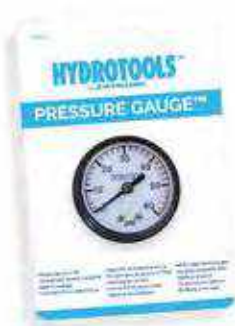

8961 & 8963
Pressure Gauge
60 PSI rear mount.
8961 - Bulk. Case Qty: 12
8963 - Case Qty: 12

8910
Vacuum Handle Replacement Set
Fits most vac heads. Includes butterfly clip and long lock pin. Case Qty: 24