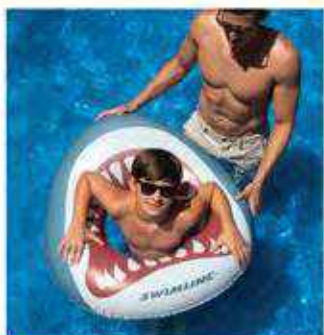

Kids Shark Mouth Ring

Summer fun for the little ones. Fun & unique shape & print size.
Case Qty: 6

90192

36" Ring

Case Qty: 36

90193

42" Ring

Case Qty: 24

90195

48" Ring

Case Qty: 12

Suntanner style handle ring.
Reflective suntanner water park style ring.

Asstd. colors:

90871

Snake Ring

Slither in or out of the pool with this wrap around ring! Can be used in the pool or as playful decoration.
Case Qty: 12