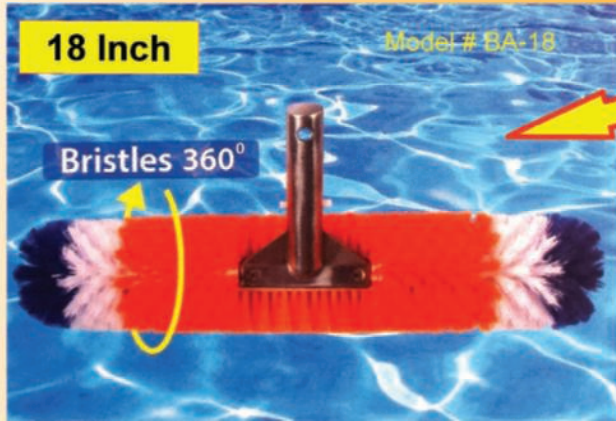

Bright Colors & Better Function; Consumers Love these Brushes!

18 Inch

Model # BA-18

Bristles 360°

Brush Around Features:

- ◆ 360 Degree Cleaning
- ◆ Built-In Corner Brushes
- ◆ Cleans Under Steps & In Corners
- ◆ Reaches Virtually Anywhere in or Around Pool
- ◆ Durable Aluminum Handle / Connector