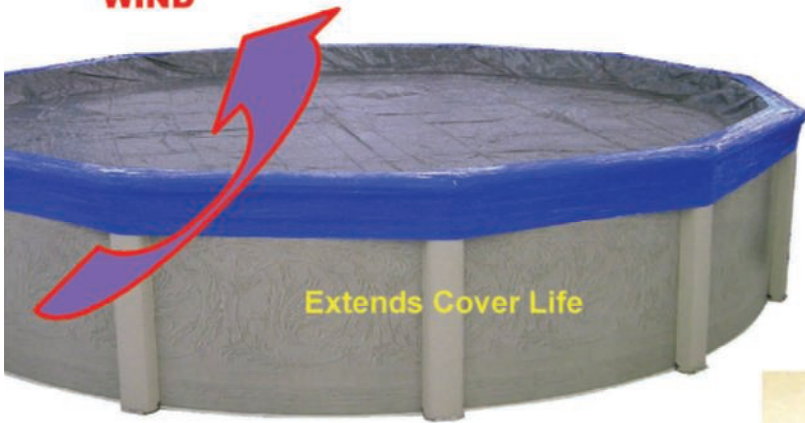

Winter Cover Saver™ "The Proven Original"

**STOPS
WIND**

Winter Cover Saver prevents the wind and cable from chaffing the cover and the pool.

Made from specially formulated UV enhanced resin, it is an easy sale to satisfied customers year after year.