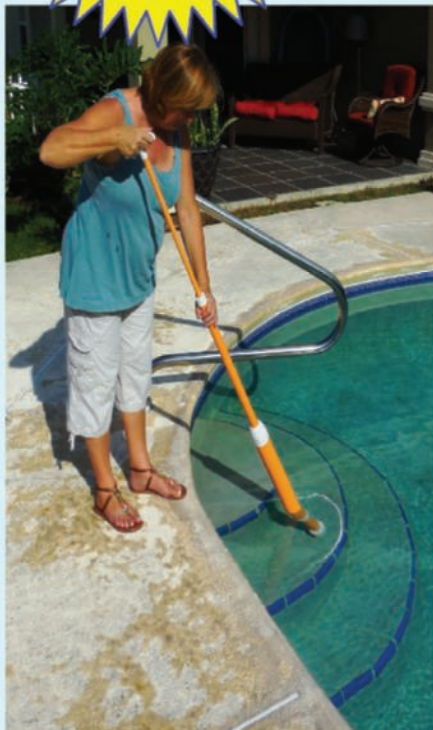

Great for Service Work

12 Inch

Model # BA-12

**For those Small,
Hard to reach
Problem Areas.**

Model # BC-1

Corner Brush

4 Inch

Spa/ Pool Hand Vacuum™

**Keep poolside
No hoses or
vac heads**

**Quick and Easy Clean up of minor debris using
simple pump action to create suction**

INCLUDES:

- ◆ Leaf Skimmer
- ◆ Dual Nozzle
- ◆ Slide-on Brush
- ◆ Wall mount plate