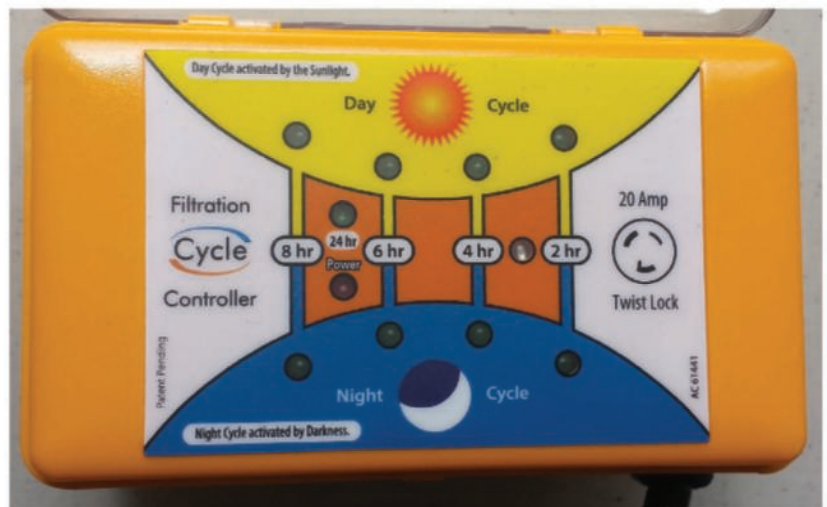

Twist Lock

FLC-20ATL 20 Amp *
Twist Lock