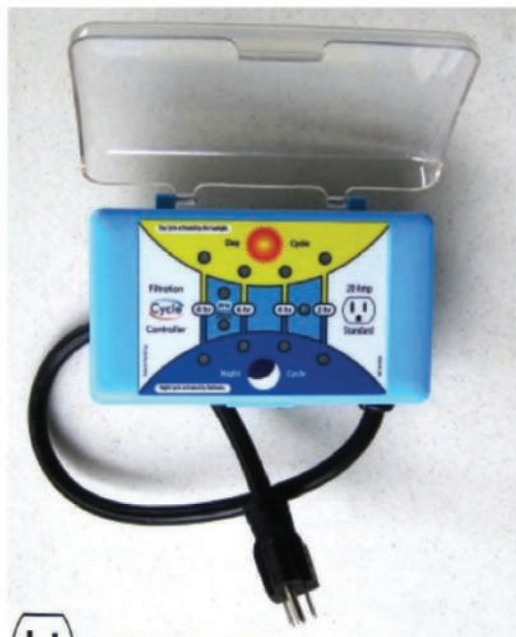

The LiL Dipit™ is a practical tool to easily clean out frogs, other critters and debris from pool skimmers. The device has a skimmer lid 'hook' to hook and easily remove the lid. With a 3 foot long ergonomic handle, the user can clean the skimmer without getting on hands and knees.

Day/Night HD Timers tm LED - Solid State

LED, Solid State Reliability. Sold only thru Pool Professionals!

Timers feature LED setting indicators which auto reset if power is lost!

The 15 Amp Timer will run for 2, 4 or 6 hours from Sunrise AND 2, 4 or 6 hours from Sunset or any combination.

-- Day Cycle Button

-- Night Cycle Button

All Timers feature a 24 inch cord & Weather Resistant Cover.

ETL Listed, Certified CSA and IEC And Conforms to UL Standards

Standard

FLC-15A3P 15 Amp *

Both 20 Amp Timers will run for 2, 4, 6 or 8 hours from Sunrise AND 2, 4, 6 or 8 hours from Sunset or any combination. Plus 24 hour ON cycle.

Standard

FLC-20A3P
20 Amp Components *

Twist Lock

FLC-20ATL 20 Amp *
Twist Lock

Filter Saver Basket

FS-5 5 per Pack

Protects your Pump & Skimmer Basket

Made of heavy duty Dacron material, the Basket Liner allows longer filter cycles between Cleanings or Backwash.