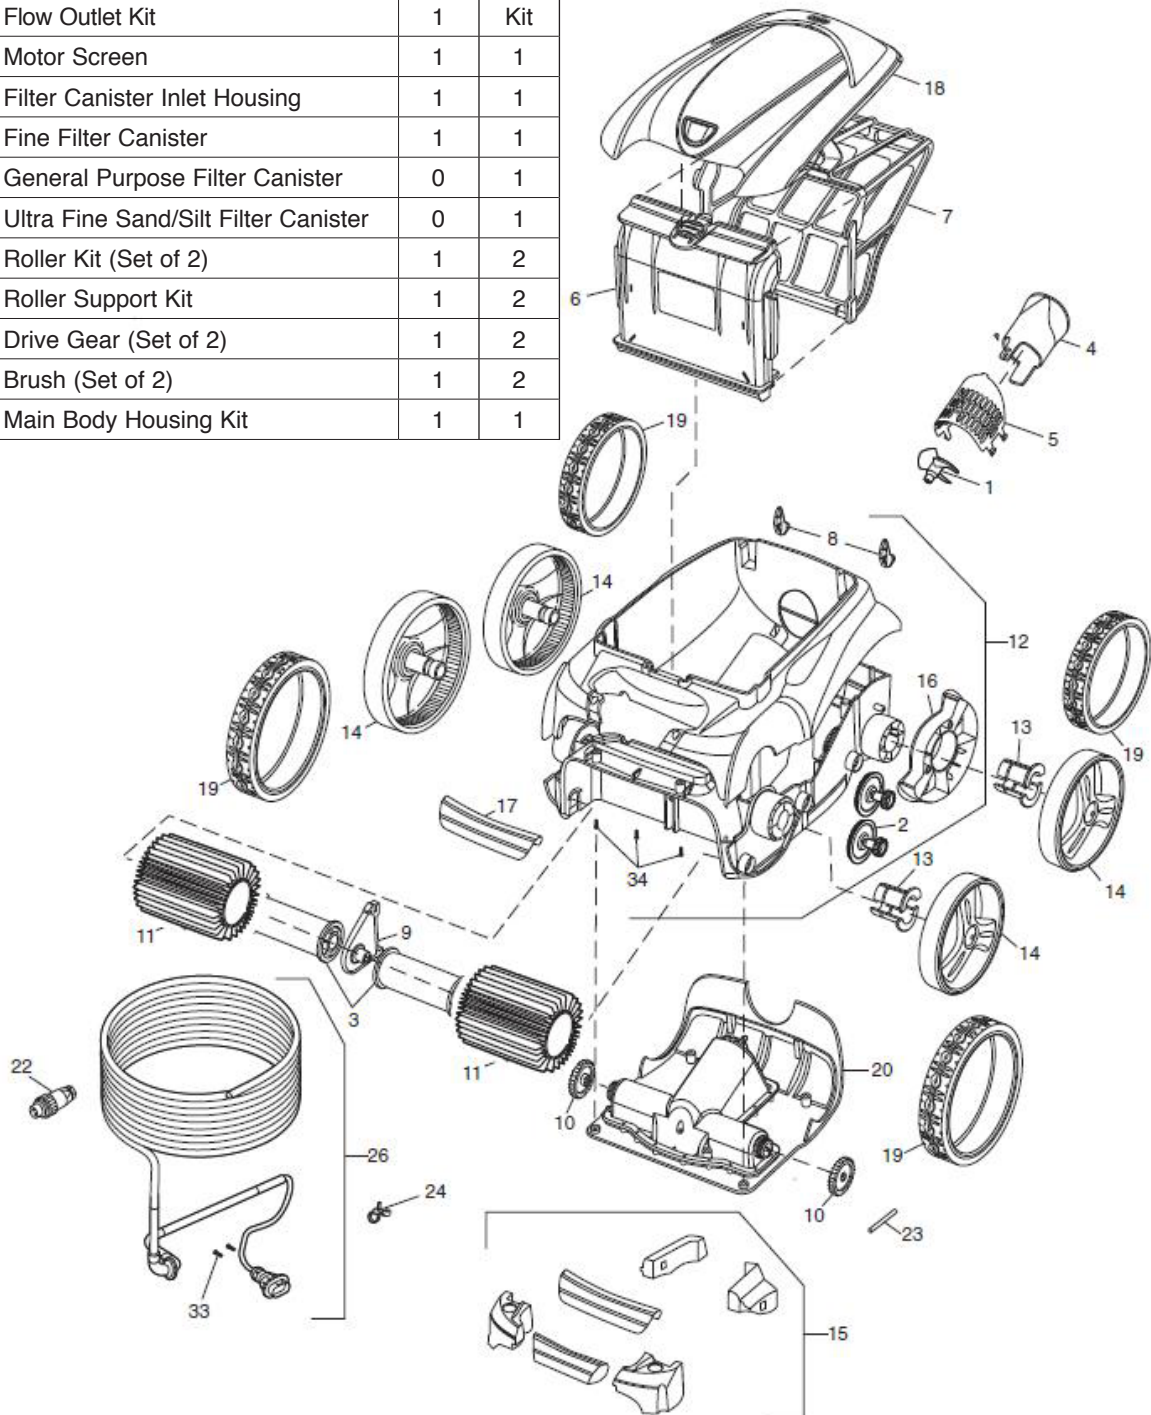

# Zodiac® 3510WD Parts

No.	Part No.	Description	Pieces in Model	Pieces per Part No.
1	R0517000	Propeller	1	1
2	R0517200	Transmission Kit	4	2
3	R0517400	Brush Roller Set (set of 2)	1	2
4	R0517500	Flow Outlet Kit	1	Kit
5	R0517600	Motor Screen	1	1
6	R0517700	Filter Canister Inlet Housing	1	1
7	R0517800	Fine Filter Canister	1	1
7	R0535900	General Purpose Filter Canister	0	1
7	R0535800	Ultra Fine Sand/Silt Filter Canister	0	1
8	R0518100	Roller Kit (Set of 2)	1	2
9	R0518700	Roller Support Kit	1	2
10	R0518800	Drive Gear (Set of 2)	1	2
11	R0528900	Brush (Set of 2)	1	2
12	R0539200	Main Body Housing Kit	1	1

## Zodiac® 3510WD Parts (cont.)

Key No.	Part No.	Description	Pieces in Model	Pieces per Part No.
13	R0518500	Wheel Bushing (1 set for 1 wheel)	4	1
14	R0539500	Wheel, black	4	1
15	R0539700	Float Kit	1	Kit
16	R0540300	Wheel Cover	2	1
17	R0540400	Handle Grip, blue	1	1
18	R0596000	Hood Kit	1	1
19	R0539600	Tire, grey	4	1
20	R0638100	Motor Block Kit - Type D	1	1
21	R0588900	Control Unit	1	1
22	R0565600	Floating Cable Plug Kit	1	1
23	R0567800	Motor Block Shaft Pin, 5 pack	1	5
24	R0567900	Floating Cable Clamp Kit, 5 pack	1	5
25	R0548400	Remote Control Kit	1	1
26	R0528700	Floating Cable	1	1
27	R0564800	Caddy Base	1	1
28	R0564900	Caddy Accessories Kit	1	1
29	R0565000	Caddy Handle	1	1
30	R0565100	Caddy Wheel Kit (set of 2)	1	2
31	R0548500	Remote Control Holster	1	1
32	R0565200	Caddy Tube Kit	1	1
33	R0608500	Screw M4*16mm (set of 5)	2	5
34	R0516700	Screw M4*12mm (set of 5)	24	5