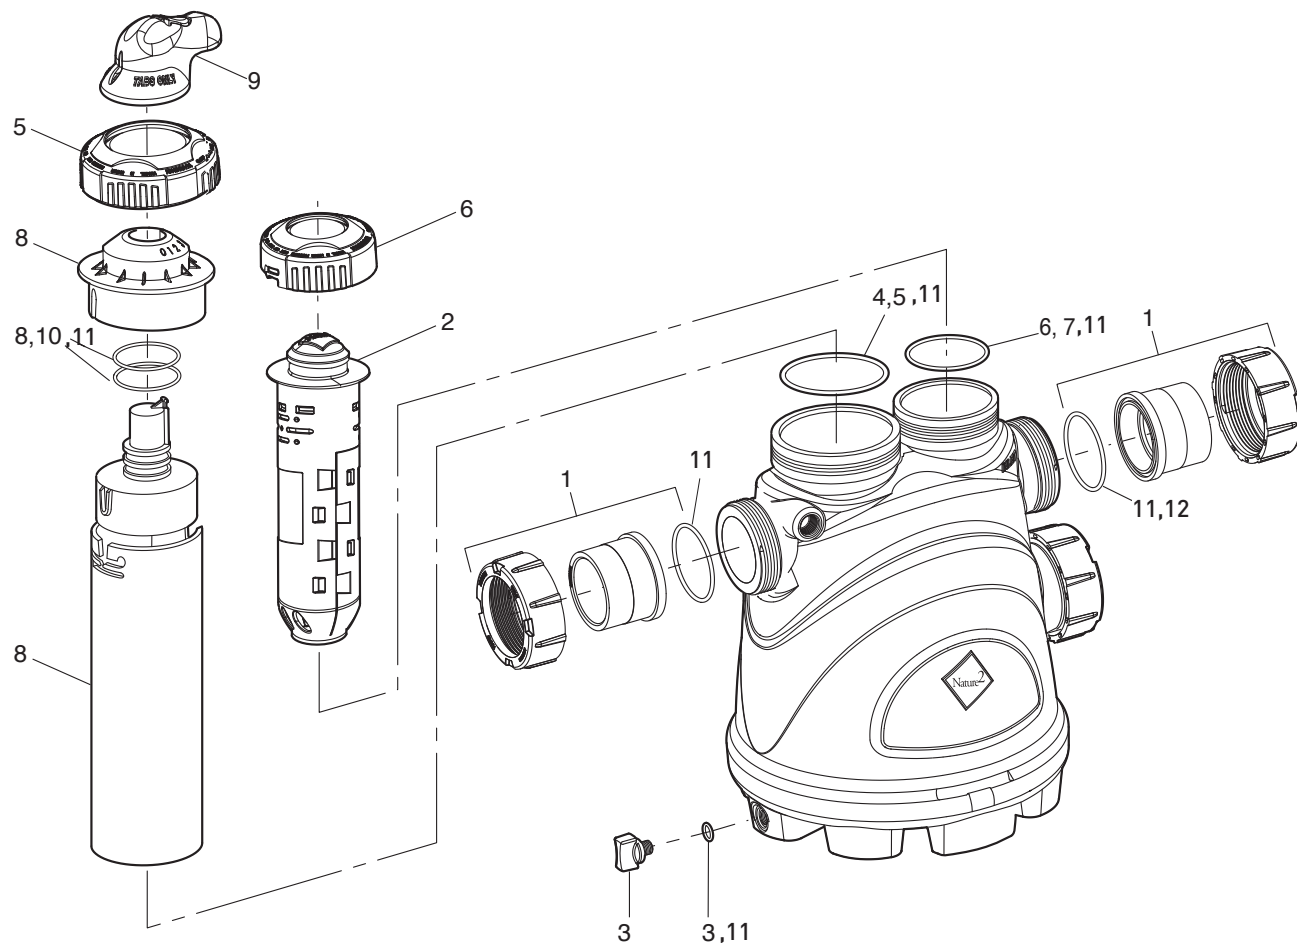

Nature²® Vision™ Pro Parts

Key No.	Part No.	Description	Qty.
1	R0449000	Universal Union/Tailpiece w/ O-ring	2
2	50001700	Vision Pro Cartridge (single)	1
3	R0446000	Drain Plug w/ O-ring	2
4	R0586300	O-ring for Large Collar	1
5	R0502300	Large Collar w/ O-ring	1
6	R0502400	Small Collar w/ O-ring	1
7	R0586400	O-ring for Small Collar	1