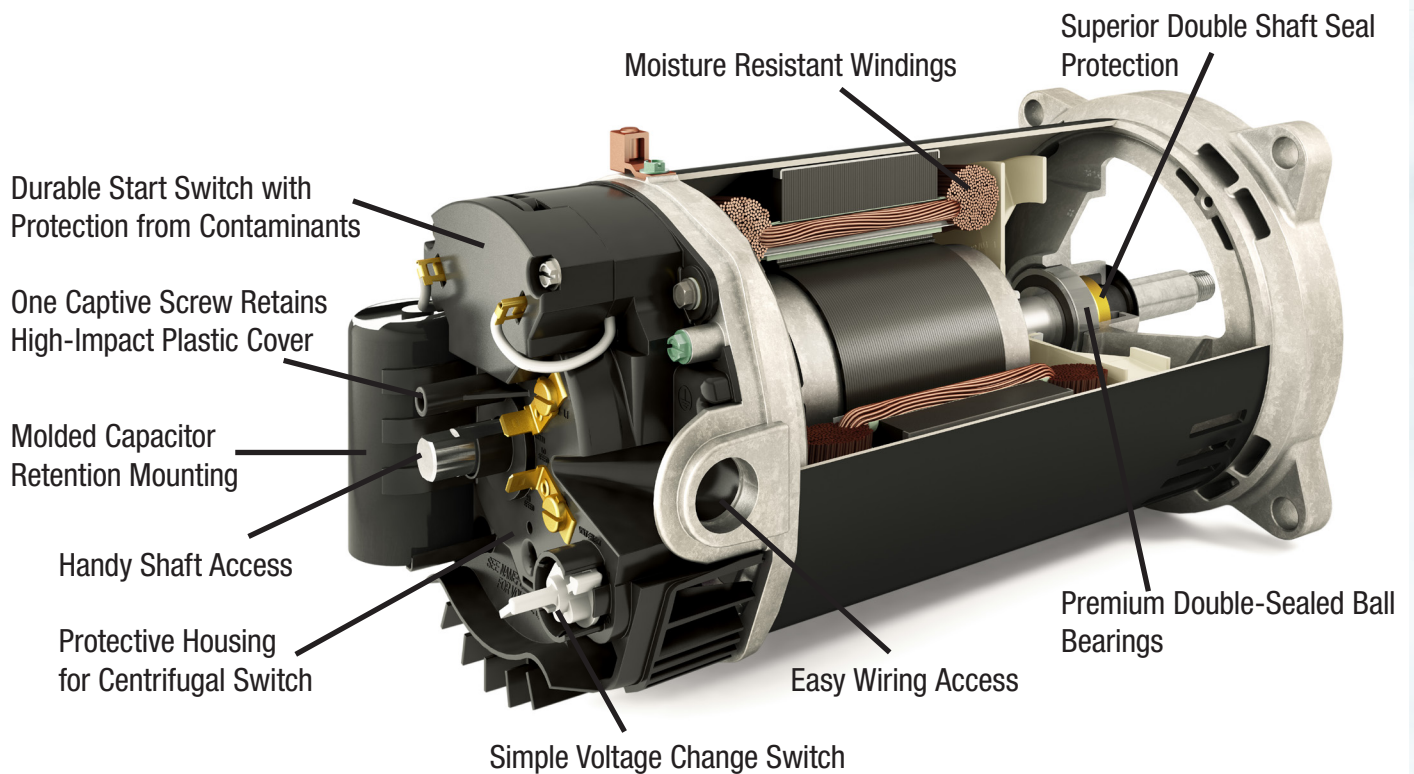

AmeriBlue™ Pool Motors

Engineered for the Long Run