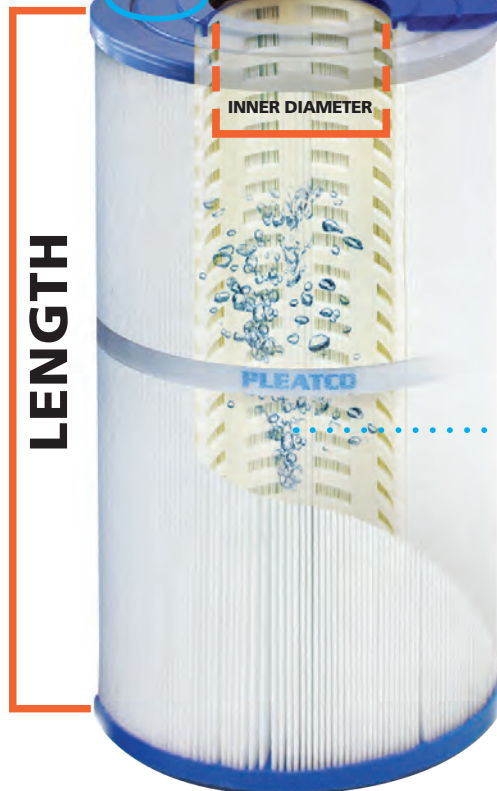

Leaders in science and innovation.

Easily identify any pool or spa filter cartridge.

FIRST LOCATE THE PART NUMBER ON THE CARTRIDGE ENDCAP
NO PART NUMBER? MEASURE THE CARTRIDGE > A-B-C

A

Measure the outer diameter of the cartridge
Measurements may vary. Always allow a variance of (+/- 1/16 inch)

OUTER DIAMETER

B

Measure the overall length of the cartridge
(+/- 1/16 inch)

LENGTH

INNER DIAMETER

C

Measure the inner diameter

The top or bottom hole of the cartridge
(+/- 1/16 inch)

Please note:

Some Pleatco Filter Cartridges include a robust inner core for extra strength and durability.

Only measure from end-cap to end cap!
Do not include handles or thread

Tip:

A more accurate measurement is made by measuring through the center of the cartridge when possible.