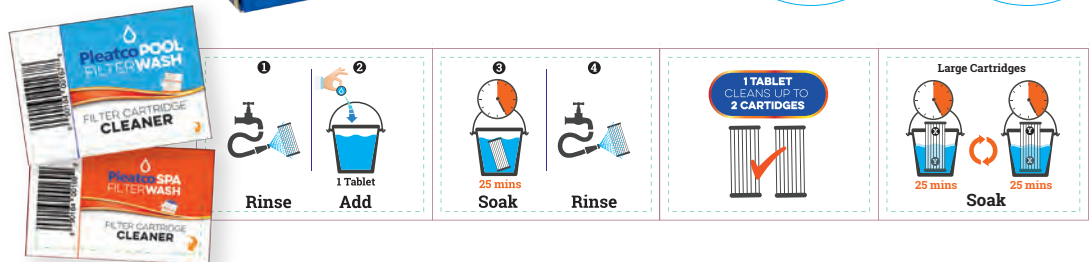

PleatcoFilterWash.com

SP

2

NEW **Pleatco**
FILTERWASH™
 FILTER CARTRIDGE CLEANER
 The awesome little tablet that does the work for you!

A fresh new product solution and sales approach!

Separate Pool / Spa Tablets
 Individual formulas
 for each application

We've taken cartridge cleaning in a completely new direction, away from the typical spray-on products and into a simple tablet solution that is easy to use and easy to sell. PleatcoFilterWash tablets are engineered for individual Pool / Spa applications - a unique and exclusive concept to Pleatco - and have separate formulas for both applications.