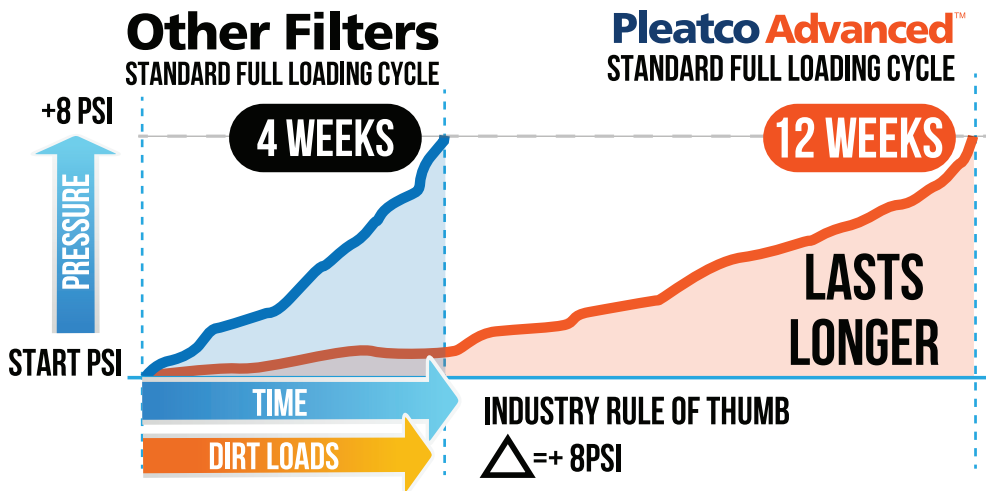

LONGER SERVICE LIFE = LESS MAINTENANCE = MORE POOLS SERVICED
RETURN TO A HIGH STATE OF ORIGINAL PERFORMANCE AFTER CLEANING!