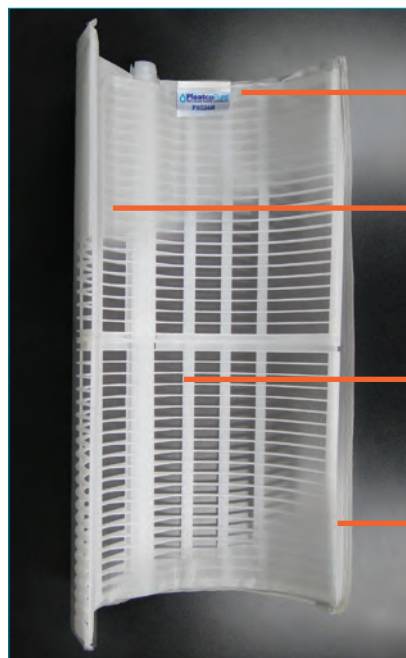

Universal Full Sets

PFS1224	11"	12"	24	1 set	9	Pool	American, Hayward, Pac-Fab (7 full + 1 half) / "Universal" grid set	
PFS1836	11"	18"	36	1 set	13	Pool	American, Hayward, Pac-Fab (7 full + 1 half) / "Universal" grid set	
PFS2448	11"	24"	48	1 set	16	Pool	American, Hayward, Pac-Fab (7 full + 1 half) / "Universal" grid set	
PFS3060	11"	30"	60	1 set	20	Pool	American, Hayward, Pac-Fab (7 full + 1 half) / "Universal" grid set	
PFS3672	11"	36"	72	1 set	25	Pool	American, Hayward, Pac-Fab (7 full + 1 half) / "Universal" grid set	

Purex Grids

PXG1224	10 3/4"	13 5/16"	24	8	9	Pool	Purex SM/SMBW 2024 / 4024	07-4922
PXG1836	10 3/4"	19 3/8"	36	8	13	Pool	Purex SM/SMBW 2036 / 4036	07-4923
PXG2448	10 3/4"	25 3/8"	48	8	16	Pool	Purex SM/SMBW 2048 / 4048	07-4924
PXG3060	10 3/4"	31 5/16"	60	8	20	Pool	Purex SM/SMBW 2060 / 4060	07-4925
PXG3672	10 3/4"	37 5/16"	72	8	25	Pool	Purex SM/SMBW 2072 / 4072	07-4926

GRID CODES

- PFG = Full Grid (Universal)
- PHG = Half Grid (Universal)
- PFS = Full Set (Universal) 7 Full Grids and 1 Half Grid
- PXG = Pleatco Purex Grid

Guide:

First Two Letters = Pleatco SET TYPE (Half / Full)
First Two Digits = Height in Inches
Last Two Digits = Square Feet of Filtration Fabric
Example: PFG1224 = Pleatco Full Grid, 12" Height, 24 Square Feet

Product ID Tags
easy to read with Pleatco part number

Filtration Fabric
Woven polypropylene which contains only virgin resins to assure the highest strength and to maximize filtration.

Lightweight Frame
Reinforced center tube for greater flow coverage with unique 'snap lock' frame

Expert Seams
Heavy chemical resistant 4 Ply thread