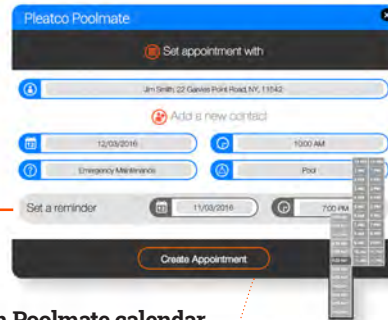

Pleatco POOLMATE™

**A powerful self management tool
for Pool & Spa Service Professionals**

FREE

New Pleatco Poolmate® is a powerful FREE App

- Create a database of all your customer & suppliers
- Set Appointments
- Track jobs via your own Poolmate calendar
- Set reminders so you never miss an appointment
- Track and export service call details
- Search for Pleatco Filter Products
- Locate nearby suppliers and access GPS maps
- View helpful videos and customize your screens

All this in one easy to use App designed for services professionals on the go

Made for

iPhone iPad

ANDROID

web enabled

Cloud synced so you can access all your details by logging on at Pleatco.com.
You can use the App in the field or our website to manage your business.

100% FREE • Privacy Protected.

Sign-up / Download the App / Log in at Pleatco.com

This is an incredibly easy to use tool for service professionals who need a quick and simple way to manage busy work schedules and access helpful information - anywhere, anytime.

- Create a database of all your customer & supplier contacts

- Set appointments & reminders for you service jobs

- Download your data to use with other tools such as quick-books.

- Sync your data between your Phone App and Pleatco website