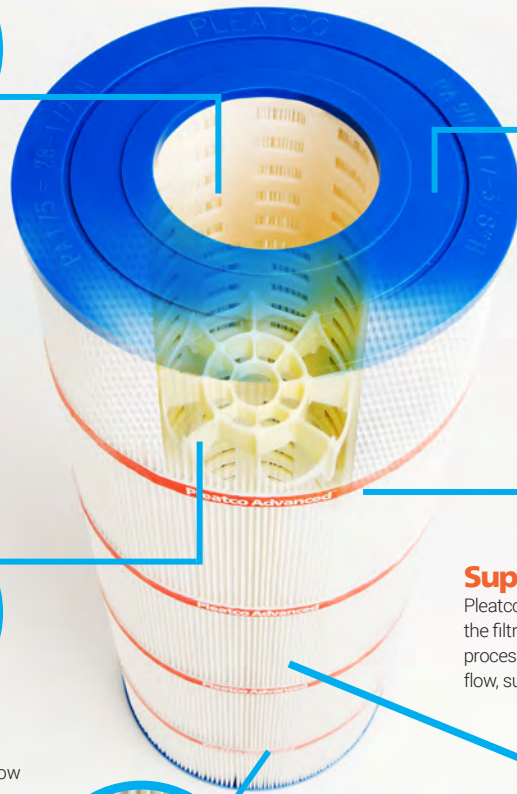

Super-bond Bands

Pleatco break-resistant super-bond bands are sealed tight to the filtration fabric with an incredibly strong unique bonding process keeping the pleats sharp and separated for greater flow, superior filtration and longer product life.

Reinforced Center Cores

Our meticulously engineered center cores allow for increased dirt loading and high pressures while providing ultra-solid protection for the structural integrity of the cartridge.

Pleatco Smart Tracker

• A Pleatco Original - An industry first!

Pleatco's Smart Track time stamping technology allows for lifelong product identification, quality tracking and warranty accountability. No other filter cartridge in the world offers this technology designed to provide true customer support and a 'real life' feedback mechanism for us to keep advancing the research and development of our filtration products.

Pleatco Advanced Filtration Fabrics®

• Highest fiber count - Holds more dirt!

• Most advanced filtration technology in the industry

Pleatco Advanced Filtration Fabrics are a uniformly point bonded media with the HIGHEST FIBER COUNT per unit area over competitive fabrics. Reduced pore size distribution offers rapid cleaning and superior dirt holding capacity delivering lower pressures and higher flow rates for perfect cleaning results.

Leaders in science and innovation.