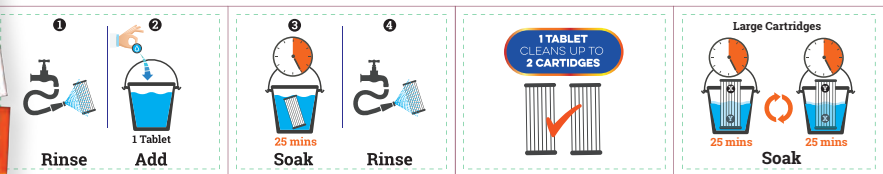

NEW

Pleatco FILTERWASH™

FILTER CARTRIDGE CLEANER

The awesome little tablet that does the work for you!

A fresh new product solution and sales approach!

Separate Pool / Spa Tablets

Individual formulas for each application

We've taken cartridge cleaning in a completely new direction, away from the typical spray-on products and into a simple tablet solution that is easy to use and easy to sell. PleatcoFilterWash tablets are engineered for individual Pool / Spa applications - a unique and exclusive concept to Pleatco - and have separate formulas for both applications.