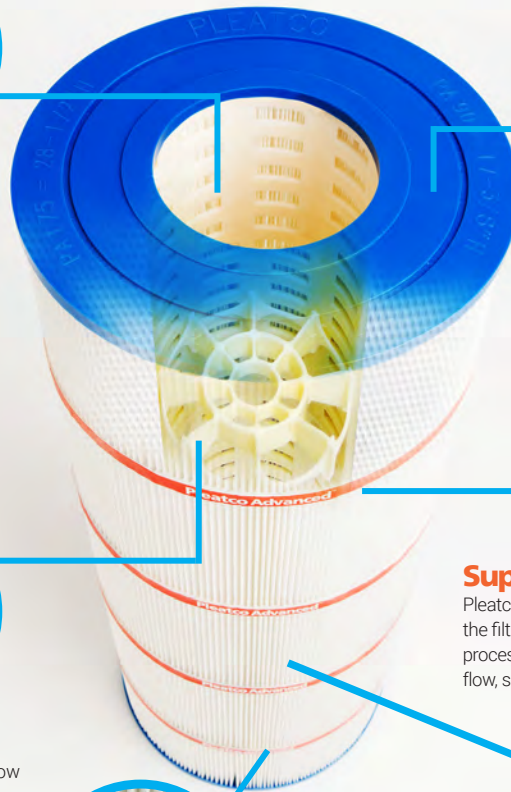

Anatomy of a Pleatco Filter Cartridge

Fundamentals of a properly designed pool or spa filter cartridge.

Pleatco Free Flow Cores[®]

Engineered ABS for greater flow, higher efficiency and energy savings

Pleatco's unique Free Flow Cores maximize filtration performance of the entire cartridge by delivering optimized water flow to a greater surface area of the filtration fabric capturing the most dirt particles while reducing energy consumption and increasing the filter life. Pleatco Cores are highly engineered, incredibly strong molded ABS - not just regular PVC pipe with holes drilled in it.

Pleatco End Caps

Pleatco end-caps are break resistant and are highly resistant to chemicals. With ergonomic handles and have an easily identifiable part numbers our end caps make replacement easy.

Super-bond Bands

Pleatco break-resistant super-bond bands are sealed tight to the filtration fabric with an incredibly strong unique bonding process keeping the pleats sharp and separated for greater flow, superior filtration and longer product life.