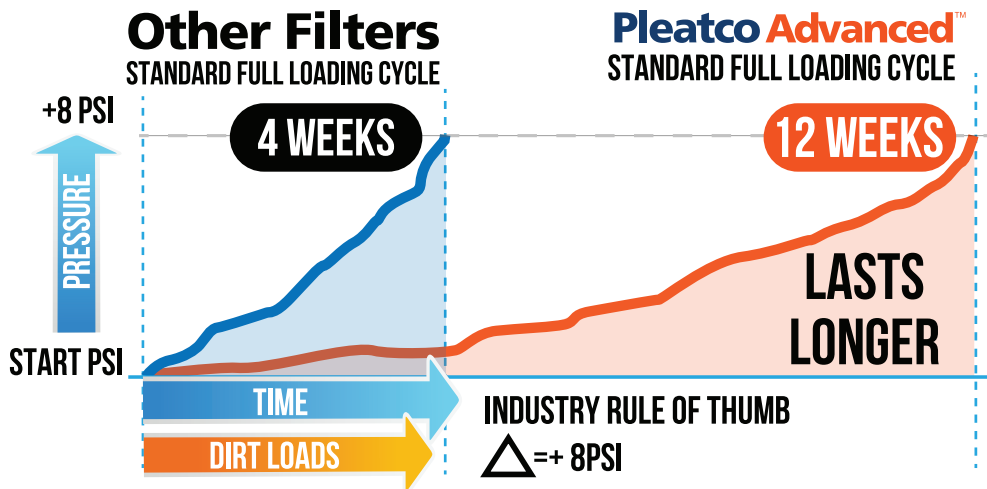

JOHN NIX, SERVICE TECHNICIAN, SIMPSONVILLE, KY (PHOTOS AND QUOTE)

LONGER SERVICE LIFE = LESS MAINTENANCE = MORE POOLS SERVICED
RETURN TO A HIGH STATE OF ORIGINAL PERFORMANCE AFTER CLEANING!