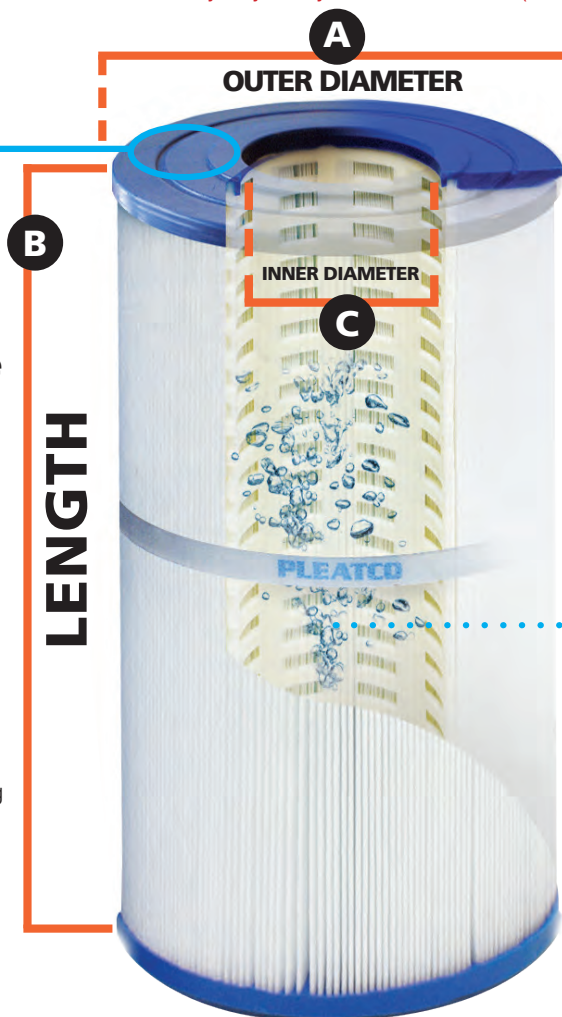

Easily identify any pool or spa filter cartridge.

Locate part number on the cartridge endcap

NO PART NUMBER? MEASURE THE CARTRIDGE > A-B-C

Measure the outer diameter of the cartridge

Measurements may vary. Always allow a variance of (+/- 1/16 inch)

Measure the overall length of the cartridge

(+/- 1/16 inch)

Only measure from end-cap to end cap!

Do not include handles or thread

Tip:

A more accurate measurement is made by measuring through the center of the cartridge when possible.

Measure the inner diameter

The top or bottom hole of the cartridge

(+/- 1/16 inch)

Please note:

Some Pleatco Filter Cartridges include a robust inner core for extra strength and durability.

FILTER CARTRIDGES BY MEASUREMENT