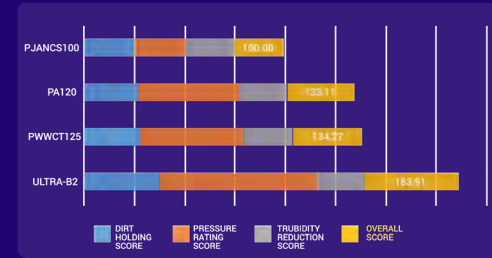

Pleatco Advanced ULTRA™

REVOLUTIONARY FILTRATION TECHNOLOGY PATENT PENDING

We've consolidated multiple cartridges into a single Pleatco Advanced Ultra Cartridge that offers optimized performance and simplifies inventory.

CROSS REFERENCE BY OEM

HAYWARD			
Tank Model	OEM #	ULTRA #	ULTRA SET #
C400	CX410RE	ULTRA-A14	ULTRA-A4-PAK4
C500	CX500RE	ULTRA-A11	
C550	CX550RE	ULTRA-A11	
C750	CX750RE	ULTRA-A12	
C751	CX760RE	ULTRA-B6	
C800	CX800RE	ULTRA-D2	
C900	CX900RE	ULTRA-B6	
C1000	CX1000RE	ULTRA-A12	
C1100	CX1100RE	ULTRA-D1	
C1200	CX1200RE	ULTRA-B2	
C1250	CX1250RE	ULTRA-B8	
C1500	CX1500RE	ULTRA-B8	
C1750	CX1750RE	ULTRA-B4	
C2025	CX480XRE	ULTRA-A4	
C3000	CX570XRE	ULTRA-A3	ULTRA-A3-PAK4
C3020			
C3000S			
C3025			
C3030	CX580XRE		
C4000	CX870XRE	ULTRA-A1	ULTRA-A1-PAK4
C4020			
C4000S			
C4025			
C4030			
C4500	CX875RE		
C4520	CX1260RE	ULTRA-A2	ULTRA-A2-PAK4
C5000			
C5020			
C5025			
C5030			
C5500	CX1380XRE		
C5520			
CC1000	CCX1000RE	ULTRA-B6	ULTRA-B3
CC1250	CCX1250RE	ULTRA-B7	
CC1500	CCX1500RE	ULTRA-B3	

WATERWAY			
Tank Model	OEM #	ULTRA #	ULTRA SET #
Clearwater 75	817-0075	ULTRA-C6	ULTRA-C8
Clearwater 100	817-0100	ULTRA-C7	
Clearwater 150	817-0150	ULTRA-C8	
ClearWater II 75	817-0075P	ULTRA-B6	ULTRA-B6
ClearWater II 100	817-0100P		
	817-0100PB		
ClearWater II 125	817-0125N	ULTRA-B2	ULTRA-B2
	817-0125NB		
ClearWater II 150	817-0150N	ULTRA-B3	ULTRA-B3
	817-0150NB		
ClearWater II 200	817-0200N	ULTRA-B10	ULTRA-B10
	817-0200NB		
Crystal Water 325	817-0081	ULTRA-A5	ULTRA-A5-PAK4
Crystal Water 425	817-0106	ULTRA-A6	ULTRA-A6-PAK4
Crystal Water 525	817-0131	ULTRA-A7	ULTRA-A7-PAK4
EcoKlear 150	817-1150	ULTRA-C9	ULTRA-C10
EcoKlear 200	817-1200	ULTRA-C10	
ProClean 75	817-0075P	ULTRA-B6	ULTRA-B6
ProClean Plus 75	817-0075PB		
ProClean 100	817-0100P		
ProClean Plus 100	817-0100PB		
ProClean 125	817-0125P	ULTRA-B5	ULTRA-B2
	817-0125N		
ProClean Plus 125	817-0125NB		
	817-0125PB		
ProClean 150	817-0150P	ULTRA-B5	ULTRA-B3
	817-0150N		
ProClean Plus 150	817-0150NB		
	817-0150PB		
ProClean 175	817-0175P	ULTRA-B4	ULTRA-B4
ProClean Plus 175	817-0175PB		
ProClean 200	817-0200P		
ProClean Plus 200	817-0200PB		

PENTAIR			
Tank Model	OEM #	ULTRA #	ULTRA SET #
CC 50	R173213	ULTRA-C1	ULTRA-A4-PAK4
CC 75	R173214	ULTRA-C2	
CC100	R173215	ULTRA-C3	
CC 125	173200	ULTRA-C3	
CC 150	R173216	ULTRA-C4	
CC 175	173201	ULTRA-C5	
CC 200	R173217	ULTRA-C5	
CCP 240	R173572	ULTRA-A4	
CCP 320	R173573	ULTRA-A5	
CCP 420	R173576	ULTRA-A6	
CCP 520	R173578	ULTRA-A7	
CCRP 100	R173215	ULTRA-C3	ULTRA-A4-PAK4
CCRP 150	R173216	ULTRA-C4	
CCRP 200	R173217	ULTRA-C5	
Commander 75	R173205	ULTRA-A12	ULTRA-A7-PAK4
	R173204		
	57007400		
Commander 100	R173208	ULTRA-A12	
	57014400		
Quantum 240	178569	ULTRA-A4	ULTRA-A4-PAK4

JANDY			
Tank Model	OEM #	ULTRA #	ULTRA SET #
CL/CV 340	A0557900	ULTRA-A8	ULTRA-A8-PAK4
CL/CV460	A0558000	ULTRA-A9	ULTRA-A9-PAK4
CL/CV580	A0104000	ULTRA-A10	ULTRA-A10-PAK4
CS100	R0462200	ULTRA-B2	
CS150	R0462300	ULTRA-B3	
CS200	R0462400	ULTRA-B9	
STA-RITE			
Tank Model	OEM #	ULTRA #	ULTRA SET #
PRC75	25200-0175S	ULTRA-A3	ULTRA-A3-PAK4
PXC-75	25230-0075S	ULTRA-B6	ULTRA-B5
PXC-95	25230-0095S		
PXC-125	25230-0125S		
PXC-150	25230-0150S		
PXCRP100	R173215	ULTRA-C3	ULTRA-A3-PAK4
PXCRP150	R173216	ULTRA-C4	
PXCRP200	R173217	ULTRA-C5