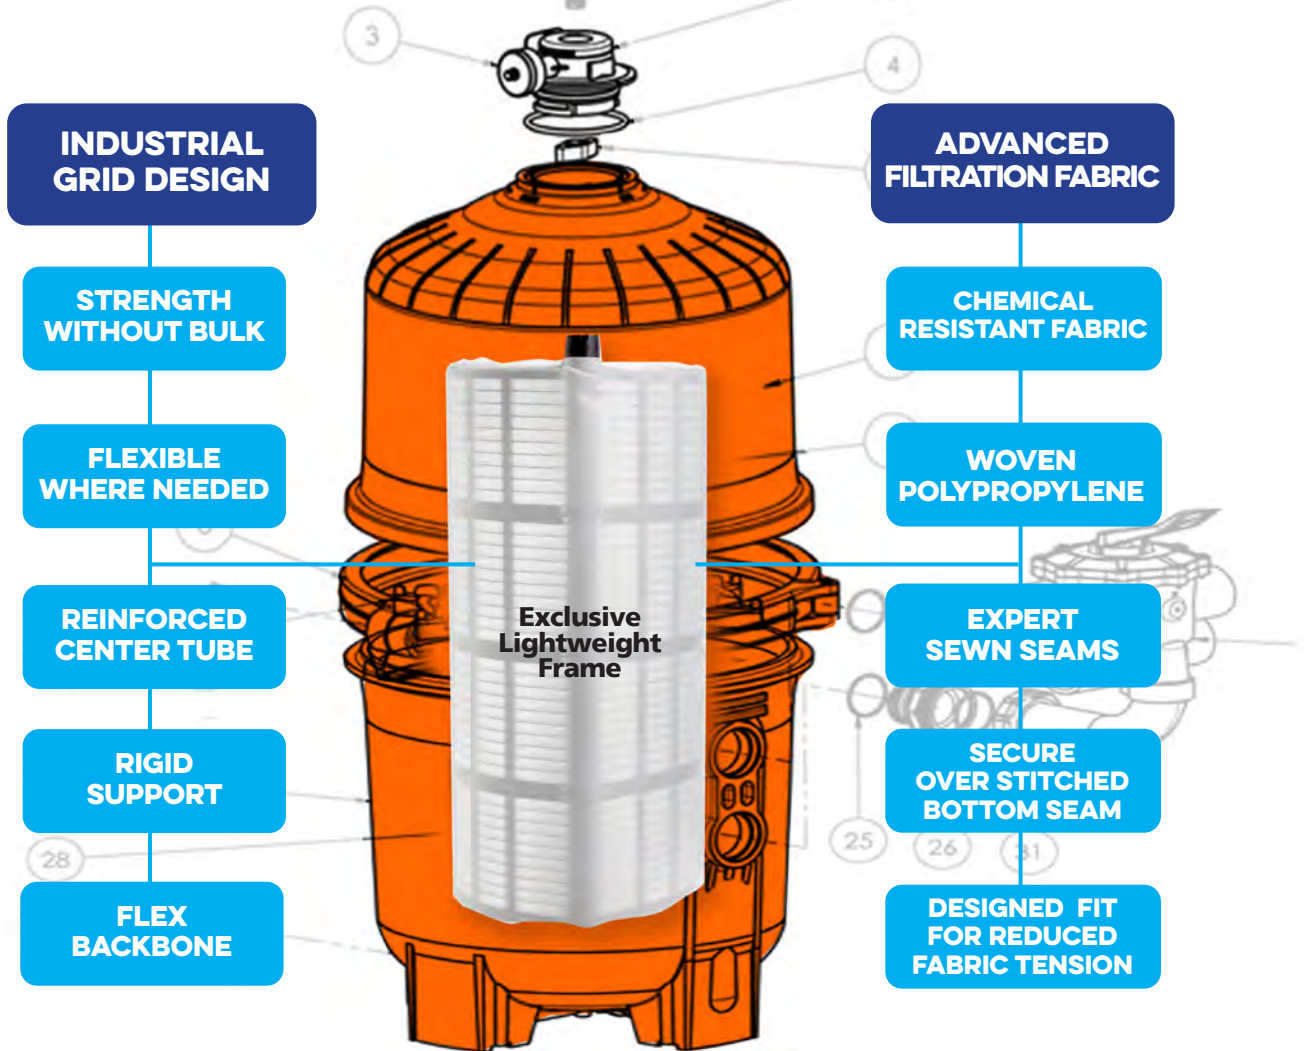

WE DON'T BUILD THE TANK... WE MAKE IT WORK BETTER!

Pleatco DE GRIDS

Lighter. Stronger. Better.

Only getting basic results from your current DE Grids and looking for an innovative replacement solution that can super charge your tank's filtration performance? Pleatco DE GRIDS are scientifically engineered to deliver optimized filtration. Built with high impact ABS material featuring a high 'strength-to-weight' ratio, our grid frames are noticeably lighter in weight while providing superior strength, performance and dependability. Pleatco's unique Filtration Fabric®, a high performance woven polypropylene, contains only virgin resins to maximize filtration. Get the absolute best filtration possible out of your tank - replace with Pleatco.

Pleatco DE Grids are engineered to outperform and outlast any other.

PLEATCO.COM