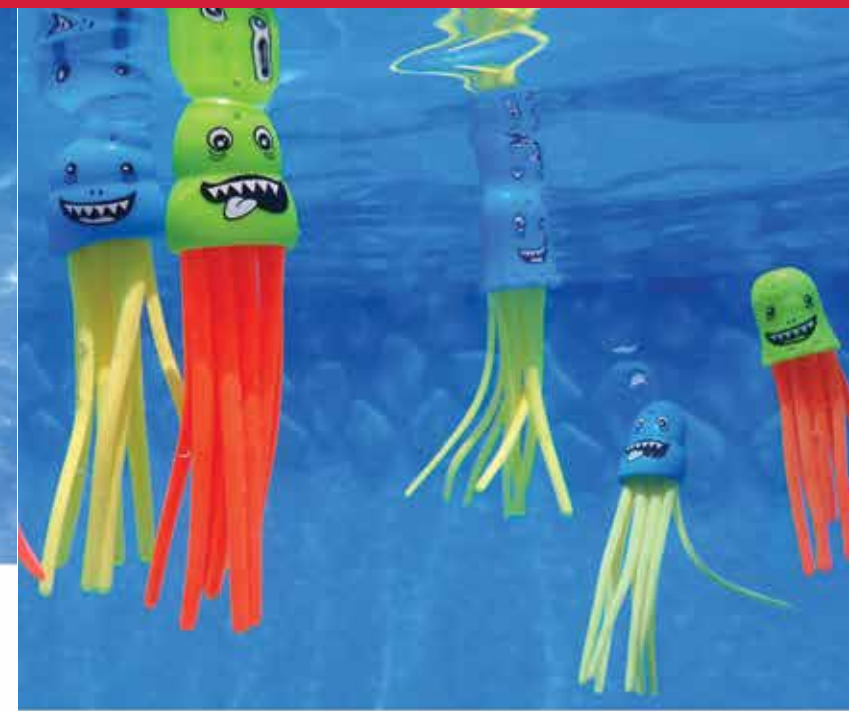

9140

Triple Fun Game Set

Value pack includes 3 pieces of each: Dive rings, discs & eggs. Search & retrieval game. Case Qty: 12

9130

Flex-Sticks Dive Game

Water weighted Flex-Sticks. Non-rigid design provides safe underwater fun! Case Qty: 12

9135

Dive Rings

Classic dive & retrieval game. Sand filled, weighted rings stand upright on pool floor. Case Qty: 12

91140
Fish Catch Game
Includes 1 net with handle & 6 colorful fish. Case Qty: 12

91150
Jellyfish Dive Toys
Includes 6 fun slow sinking jellyfish. Case Qty: 12