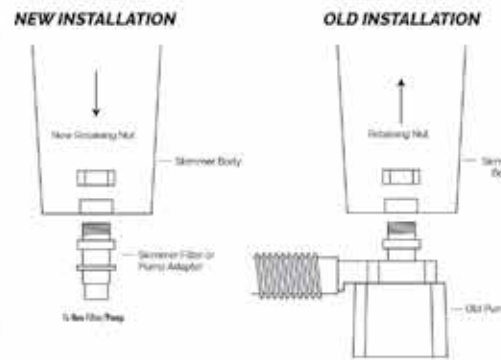

Soft-Sided Pool Accessories

71001
Pool Filter Pump Converter

1. Pump adapter for skimmers on self setting pools
   - Allows replacement of pump on self setting pools
   - Connects to most self setting pool skimmers
   - Use any after market pools filter & pump
   - Easy installation • Fits 1-1/4" & 1-1/2" hose
2. Case Qty: 12