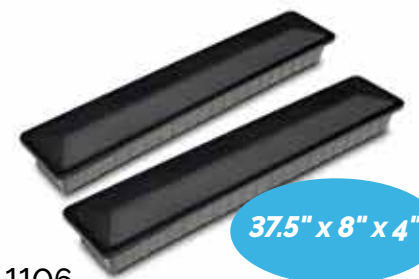

1106 Cover Blocks

Keep inground winter cover in place. Fill with water or sand. Case Qty: 6

37.5" x 8" x 4"