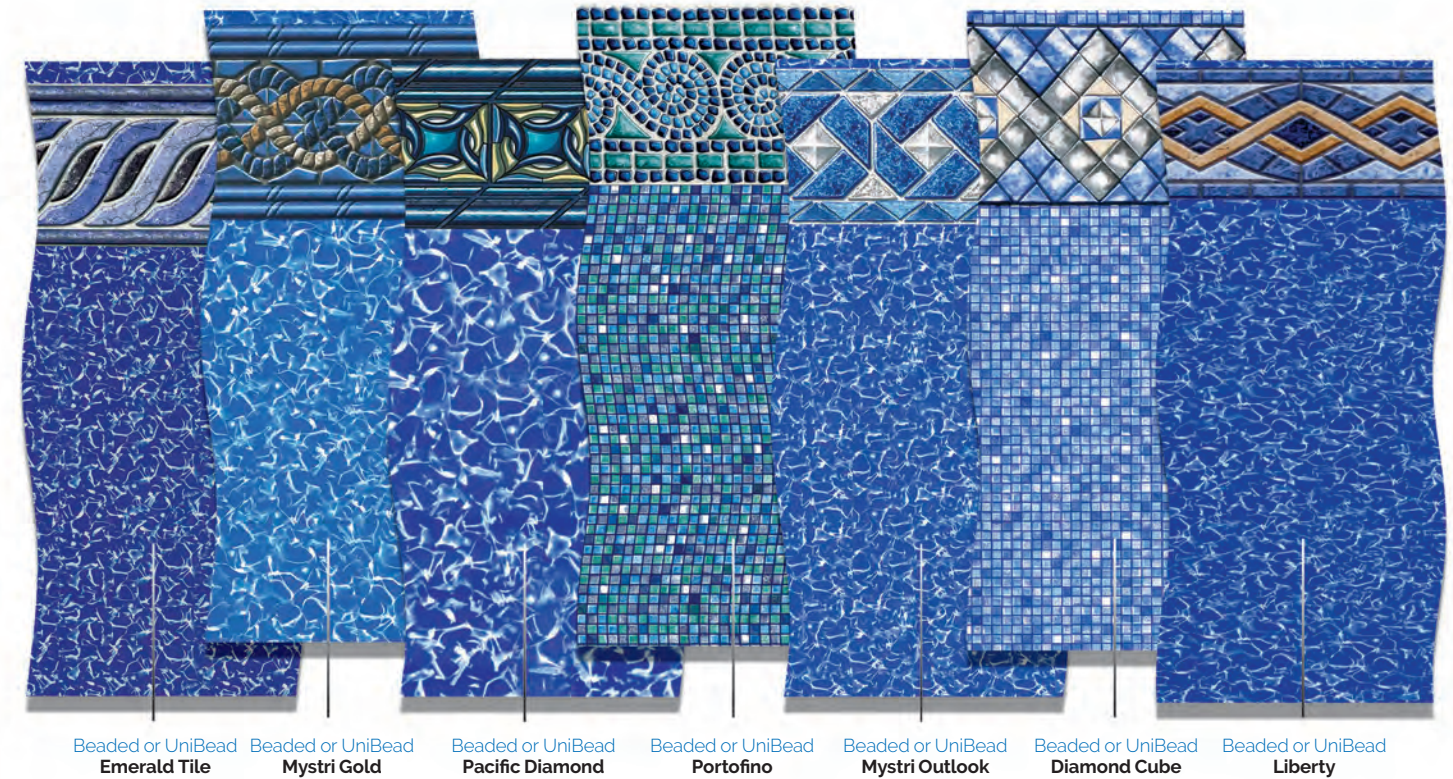

- **Lamiclear™** protected against chemicals & UV fading
- We manufacture liners for all pool shapes: round, rectangular (with & without radius corners), octagons, decagons, grecians, etc.
- Extra heavy-duty, 100% virgin vinyl material
- Best cold crack resistance in the industry
- Swimline's famous guaranteed on-time delivery

EXCLUSIVELY AT SWIMLINE...
Original equipment **Esther Williams™** & **Johnny Weismuller™** beaded liners!

8911
Bead Lock - 120' Roll
Bead lock replaces coins! For use on beaded liners for a more secure fit. For use on above ground & in-ground pools with beaded liners. Case Qty: 15

- Ask about our patented, multi-function, **UniBead™** pool liner system
- Helps cut inventory SKUs!
- UniBead™ liners come with Swimline's famous 25 year warranty