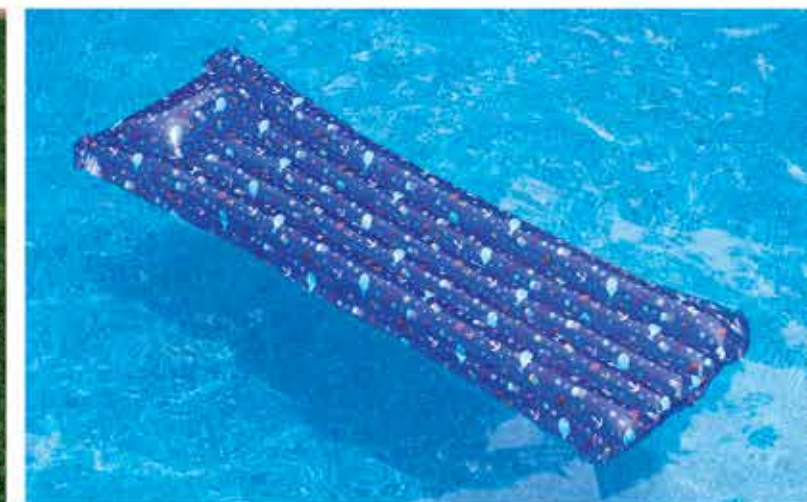

Reflective air mattress.

Case Qty: 24

Asstd. Colors:

Cool candy transparent see-through promo ring.

Case Qty: 24

Asstd. Colors:

Reflective suntanner window surfers.

Case Qty: 24

Asstd. Colors:

Case Qty: 12

90151
72" x 27" Mattress

Case Qty: 36