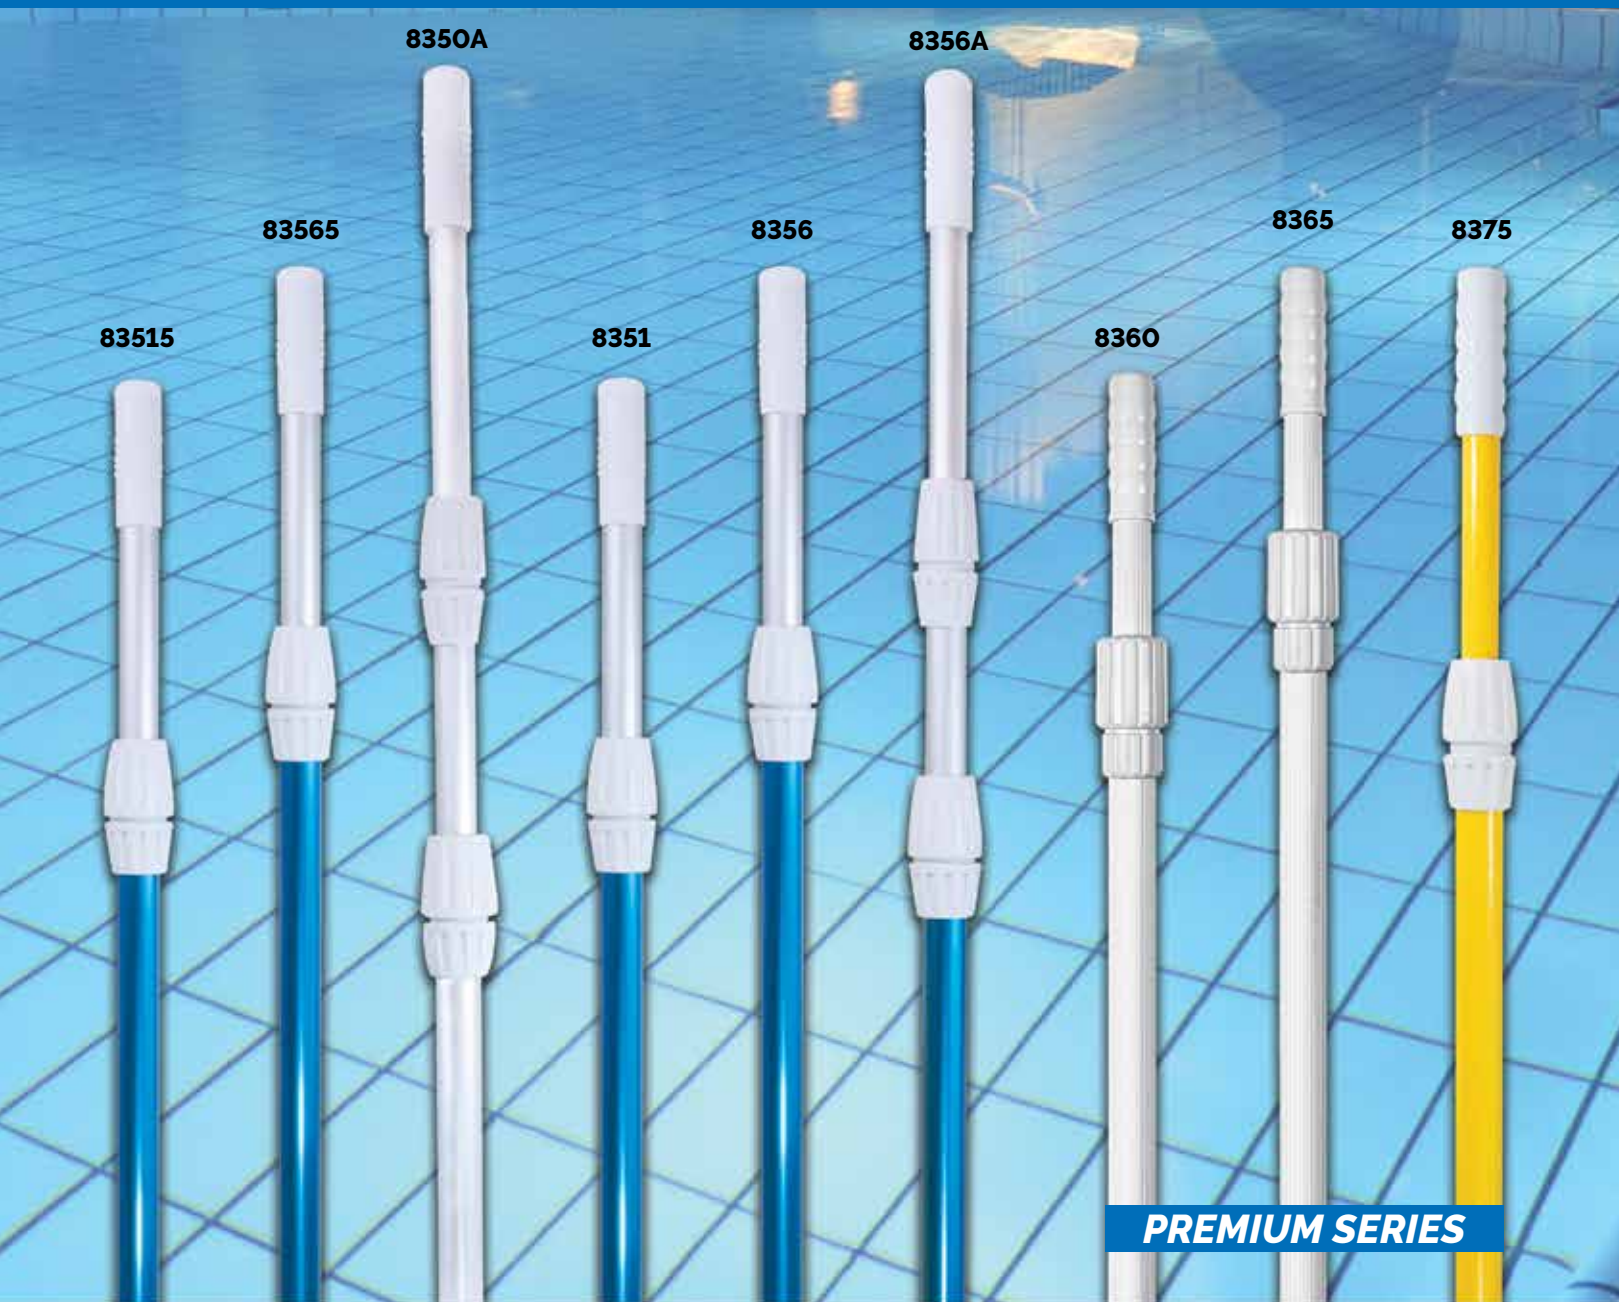

- **83515**
  Vac/Accessory Value Telepole
  6' to 11' adjustable length. Blue finish. External locking cam. Case Qty: 12
- **8351**
  Vac/Accessory Step-Up Telepole
  6' to 12' adjustable length. Blue finish. External locking cam. Case Qty: 12
- **8360**
  Vac/Accessory Premium Telepole
  6' to 12' adjustable length. White fluted heavy duty external locking cam. Case Qty: 12
- **83565**
  Vac/Accessory Value Telepole
  8' to 15' adjustable length. Blue finish. External locking cam. Case Qty: 12
- **8356**
  Vac/Accessory Step-Up Telepole
  8' to 16' adjustable length. Blue finish. External locking cam. Case Qty: 12
- **8365**
  Vac/Accessory Premium Telepole
  8' to 16' adjustable length. White fluted heavy duty external locking cam. Case Qty: 12
- **8350A**
  Vac/Accessory Value Telepole
  4' to 12' adjustable length. Mill finish 3-piece dual extending locking cams. Case Qty: 12
- **8356A**
  Vac/Accessory Step-Up Telepole
  5' to 15' adjustable length. Blue finish. 3 piece, dual external locking cams. Case Qty: 12
- **8375**
  Vac/Accessory Commercial Fiberglass Telepole
  8' to 16' adjustable length. Durable fiberglass construction with external locking cams. Case Qty: 6

PREMIUM SERIES