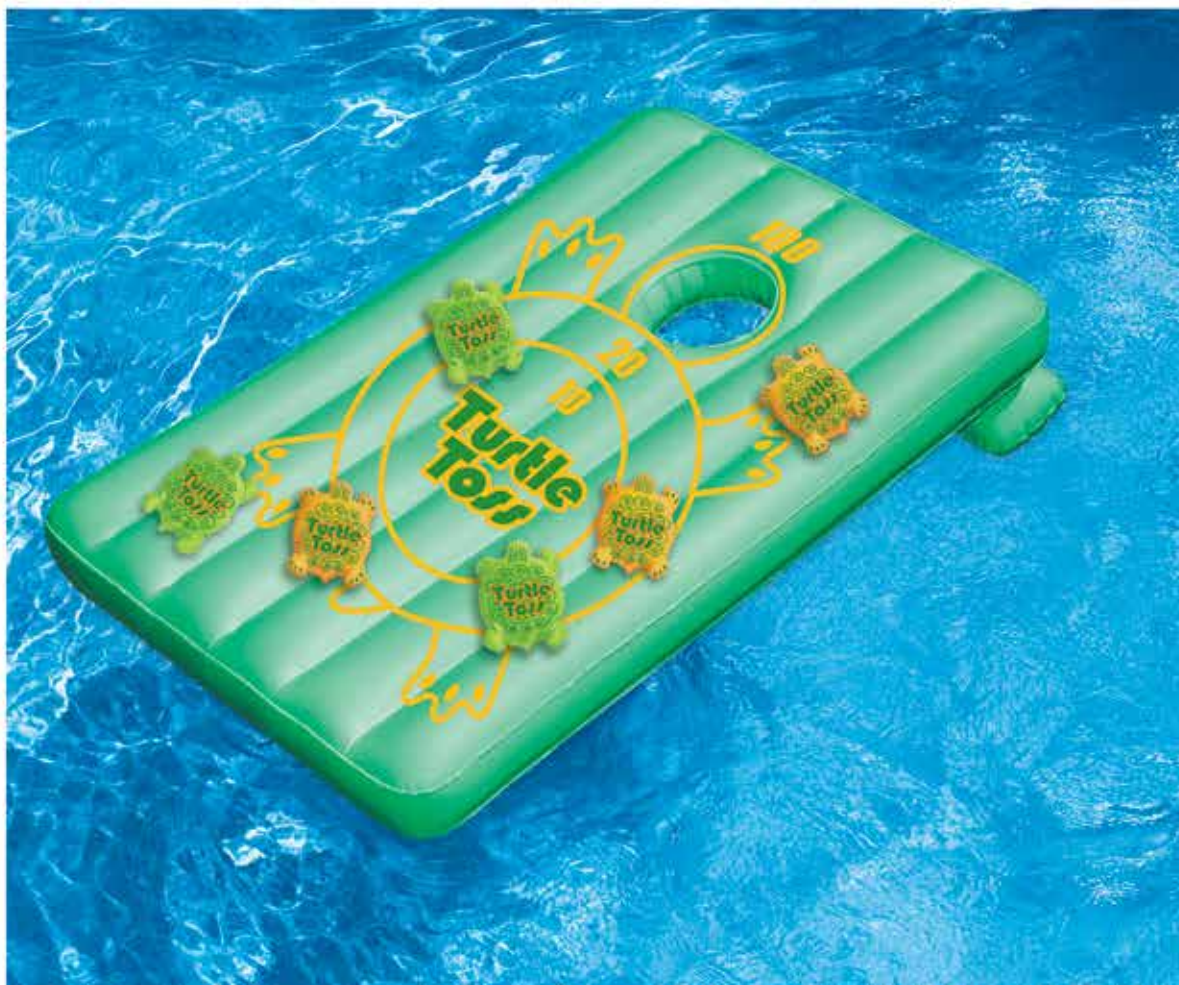

Use with 91450 Gameboard
See page 90

90285

Giant Shootball

Giant inflatable multi-port, multi-score basketball. Larger than life basketball action for multiple shooters! Case Qty: 4

9085

Splash Volleyball

Inflatable floating volleyball. Complete with game ball. Inflate & play! Case Qty: 6

9028

ShootBall

Inflatable multi-port ball game complete with 3 game balls. Case Qty: 12

90287

Giant Ring Toss™

Includes 5 giant tossing rings, which are great for flotation fun too!
Case Qty: 4

9084

Log Flume Joust Set™

2 inflatable logs and 2 inflatable log boppers. Just add kids and water to let the fun begin!
Case Qty: 6

90660

Inflatable TurtleToss™ Game

Floating in-pool or poolside "Corn Hole" style bean bag toss game. Includes TurtleToss game platform & 6 color coded turtle bean bags.
Case Qty: 6