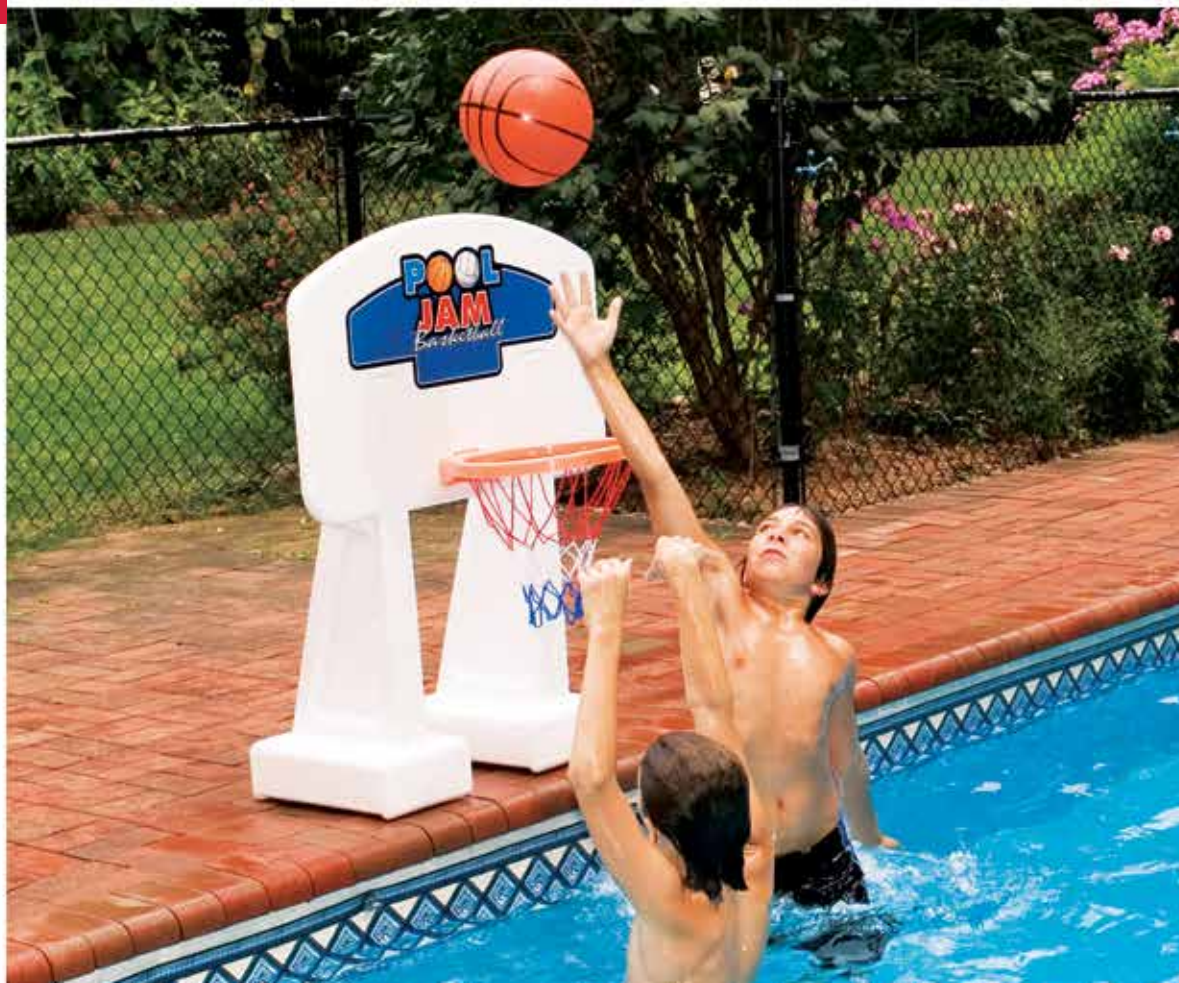

9191

**Pool Jam Combo
Above Ground
Volleyball &
Basketball Game**

High end quality for above ground pools! Featuring hard-body design with super-size basketball backboard, plus across the pool volleyball! Case Qty: 1

TWO GAMES IN ONE!

TWO GAMES IN ONE!

High end, blow molded, combination volleyball/basketball game. Complete two game set includes real feel basketball & volleyball plus heavy duty volleyball net.

**ABOVE GROUND GAMES
FEATURE BREAK-AWAY
BRACKET FOR SAFE
& EASY ATTACHMENT
TO ANY POOL TOP RAIL!**