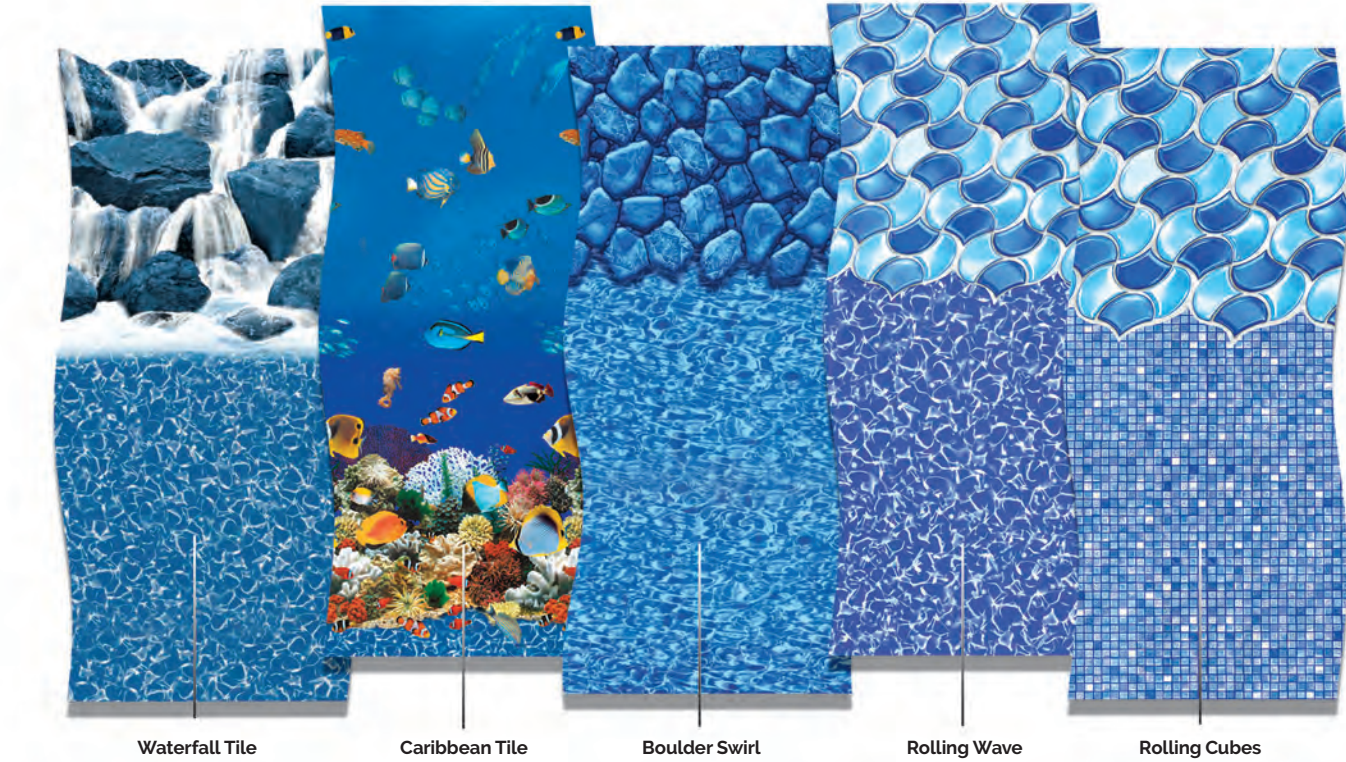

- **Lamiclear™** protected against chemicals & UV fading
- We manufacture liners for all pool shapes: round, rectangular (with & without radius corners), octagons, decagons, grecians, etc.
- Extra heavy-duty, 100% virgin vinyl material
- Best cold crack resistance in the industry
- Swimline's famous guaranteed on-time delivery

EXCLUSIVELY AT SWIMLINE...
Original equipment **Esther Williams™** & **Johnny Weismuller™** beaded liners!

8911
Bead Lock - 120' Roll
Bead lock replaces coins! For use on beaded liners for a more secure fit. For use on above ground & in-ground pools with beaded liners. Case Qty: 15

- Ask about our patented, multi-function, **UniBead™** pool liner system
- Helps cut inventory SKUs!
- UniBead™ liners come with Swimline's famous 25 year warranty