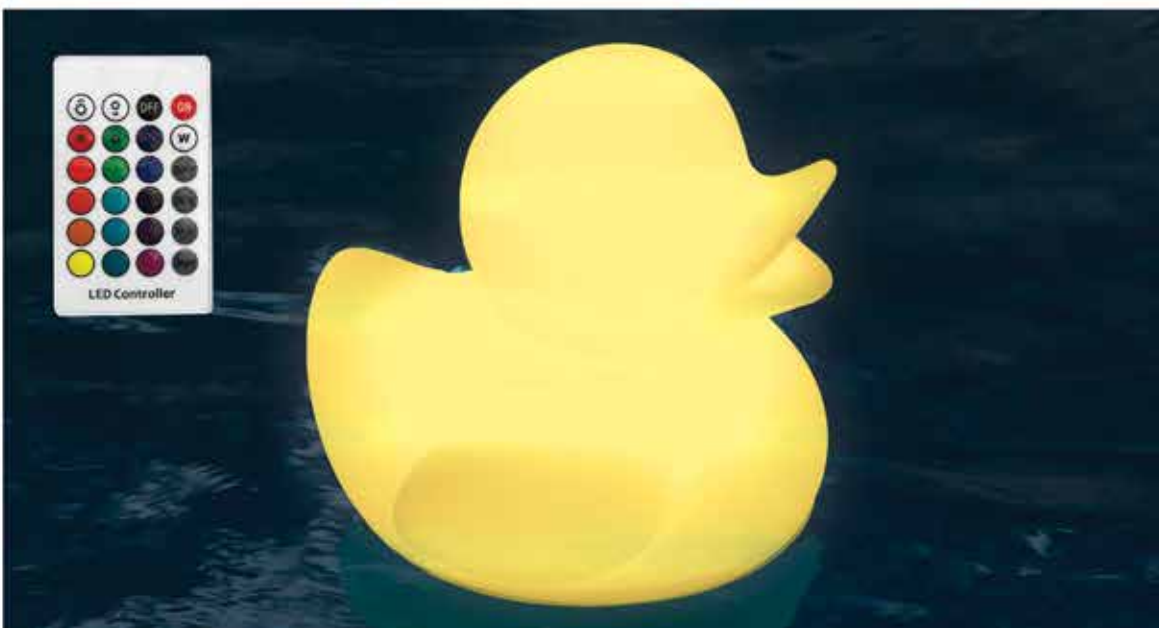

9182

Jammin' Basketball

For above ground pools. Sturdy blow-molded design. Adjustable backboard height. Complete with real feel basketball. Case Qty: 4

91450

Floating GameBoard

Great in pool or poolside. Magnetic floating game board. Reversible game board can be flipped for either chess, checkers, or backgammon. Includes all game pieces, pair of dice, & doubling cube. Case Qty: 6

USE WITH 90675. SEE PAGE 66. SOLD SEPARATELY

91451

Waterproof Playing Cards

Full color, full graphic picture cards. Case Qty: 12

13500

LED Ducky

Fun waterproof floating LED duck lights up the pool! Comes with a rechargeable remote and item control with numerous color functions. Case Qty: 4