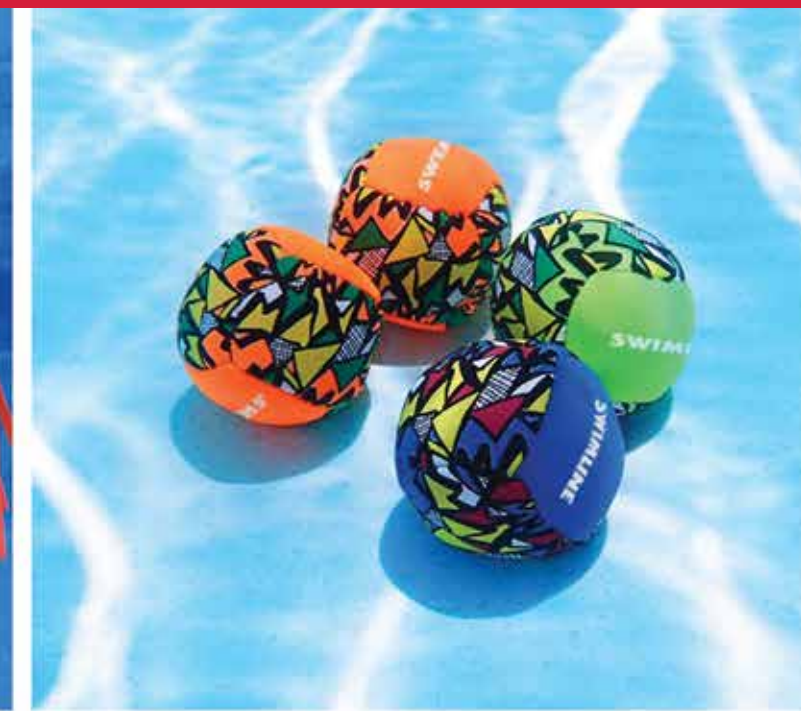

9135

Dive Rings

Classic dive & retrieval game. Sand filled, weighted rings stand upright on pool floor. Case Qty: 12

91140
Fish Catch Game
Includes 1 net with handle & 6 colorful fish. Case Qty: 12

91150
Jellyfish Dive Toys
Includes 6 fun slow sinking jellyfish. Case Qty: 12