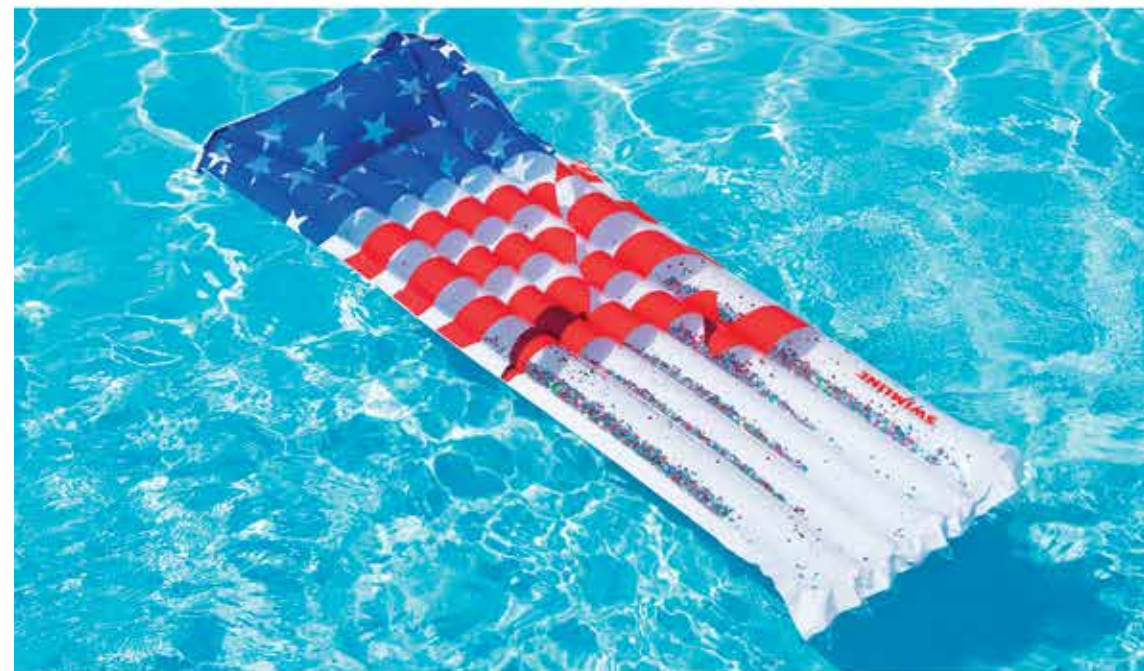

90179

Americana™ Glitter Mattress

A full 75" in size. Show your true colors all season long with additional patriotic colored glitter inside!
Case Qty: 12