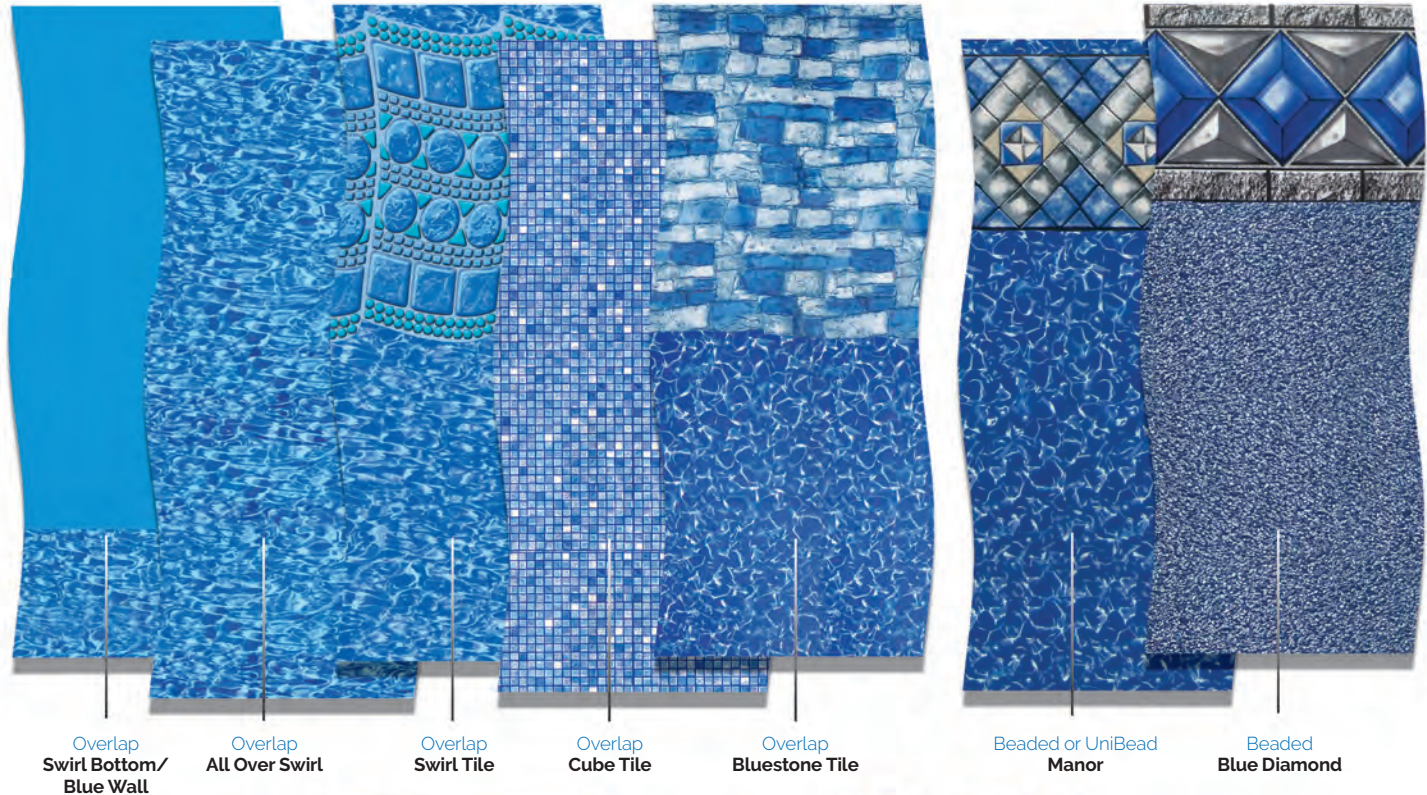

- **Lamiclear™** protected against chemicals & UV fading
- We manufacture liners for all pool shapes: round, rectangular (with & without radius corners), octagons, decagons, grecians, etc.
- Extra heavy-duty, 100% virgin vinyl material
- Best cold crack resistance in the industry
- Swimline's famous guaranteed on-time delivery

EXCLUSIVELY AT SWIMLINE...
Original equipment **Esther Williams™** & **Johnny Weismuller™** beaded liners!

8911
Bead Lock - 120' Roll
Bead lock replaces coins! For use on beaded liners for a more secure fit. For use on above ground & in-ground pools with beaded liners. Case Qty: 15

- Ask about our patented, multi-function, **UniBead™** pool liner system
- Helps cut inventory SKUs!
- UniBead™ liners come with Swimline's famous 25 year warranty