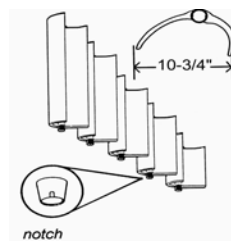

FG-1000

Vertical DE Grids: Full

FG-100x

PG-190x

FG-10xx, FG-12xx

Sq. Ft.	Width	Length	Description	UNICEL P/N
24	11"	12"	American, Hayward, Pac-Fab, Sta-Rite, Astral	FG-1002
36	11"	18"	American, Hayward, Pac-Fab, Sta-Rite, Astral, Waterway, Jacuzzi	FG-1003
48	11"	24"	American, Hayward, Pac-Fab, Sta-Rite, Jandy, Astral, Waterway, Jacuzzi	FG-1004
60	11"	30"	American, Hayward, Pac-Fab, Sta-Rite, Jandy, Astral, Waterway, Jacuzzi	FG-1005
72	11"	36"	American, Hayward, Pac-Fab, Sta-Rite, Jacuzzi	FG-1006
24	11"	12"	American, Hayward, Pac-Fab - SET 7 full + 1 partial	FS-2002
36	11"	18"	American, Hayward, Pac-Fab - SET 7 full + 1 partial	FS-2003
48	11"	24"	American, Hayward, Pac-Fab - SET 7 full + 1 partial	FS-2004
60	11"	30"	American, Hayward, Pac-Fab - SET 7 full + 1 partial	FS-2005
72	11"	36"	American, Hayward, Pac-Fab - SET 7 full + 1 partial	FS-2006
<i>Note: Collar has open slot (2 notches). Length is measured from one end of the grid to the other (collar not included).</i>				
24	10-3/4"	13-5/16"	Premier Atlas (right)	PG-1960
24	10-3/4"	13-5/16"	Premier Atlas (left)	PG-1961
36	10-3/4"	19-3/8"	Premier Atlas (right)	PG-1962
36	10-3/4"	19-3/8"	Premier Atlas (left)	PG-1963
48	10-3/4"	25-3/8"	Premier Atlas (right)	PG-1964
48	10-3/4"	25-3/8"	Premier Atlas (left)	PG-1965
60	10-3/4"	31-5/16"	Premier Atlas (right)	PG-1966
60	10-3/4"	31-5/16"	Premier Atlas (left)	PG-1967
72	10-3/4"	37-5/16"	Premier Atlas (right)	PG-1968
72	10-3/4"	37-5/16"	Premier Atlas (left)	PG-1969
<i>Note: Collar has single notch and is covered with a white adapter. Length is measured from collar notch to opposite end of grid</i>				
24	10-3/4"	13-5/16"	Purex	FG-1224
36	10-3/4"	19-3/8"	Purex	FG-1236
48	10-3/4"	25-3/8"	Purex	FG-1248
60	10-3/4"	31-5/16"	Purex	FG-1260
72	10-3/4"	37-5/16"	Purex	FG-1272
24	10-3/4"	13-5/16"	Purex - SET of 8	FS-2224
36	10-3/4"	19-3/8"	Purex - SET of 8	FS-2236
48	10-3/4"	25-3/8"	Purex - SET of 8	FS-2248
60	10-3/4"	31-5/16"	Purex - SET of 8	FS-2260
72	10-3/4"	37-5/16"	Purex - SET of 8	FS-2272
<i>Note: Collar has single notch and is covered with a black adapter. Length is measured from collar notch to opposite end of grid</i>				
24	10-3/4"	13-1/2"	Swimrite, Premier Atlas	FG-1024
36	10-3/4"	19-5/8"	Swimrite, Premier Atlas	FG-1036
48	10-3/4"	25-5/8"	Swimrite, Premier Atlas	FG-1048
60	10-3/4"	31-3/4"	Swimrite, Premier Atlas	FG-1060
72	10-3/4"	37-3/4"	Swimrite, Premier Atlas	FG-1072
<i>Note: Collar has single notch and is covered with a white adapter. Length is measured from collar notch to opposite end of grid.</i>				