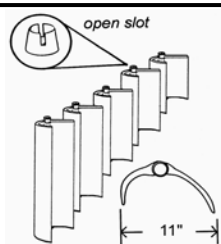

FG-1000

Vertical DE Grids: Full

FG-100x