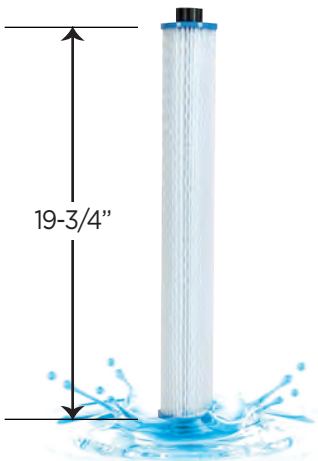

CLEANABLE + REUSABLE = ECONOMICAL

Clearly the **BEST**

POOL & SPA FILL FILTERS

C-2698

8 Square Feet of Filter Area.
Ideal for In-Ground Pools
or Swim Spas

Filter Your Water Before it Enters Your Pool or Spa

- 💧 Hose Attachment Built Into the Filter
- 💧 Environmentally Friendly and Cleanable, Reusable Material
- 💧 Helps Clean Tap, Ground and Well Water when Filling or Topping off your Above-Ground or In-Ground Pool, Swim Spa or Spa