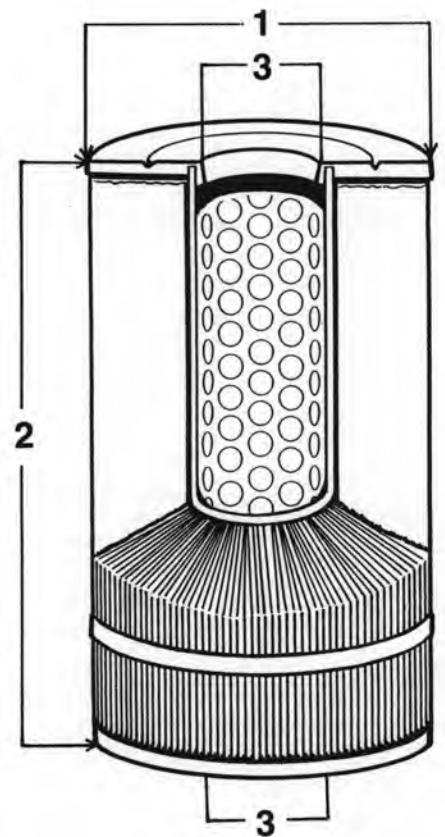

2022

REPLACEMENT
GUIDE

END CAP CONFIGURATIONS

HOW TO FIND A FILTER CARTRIDGE REPLACEMENT USING THE UNICEL REPLACEMENT GUIDE

1. Measure the outside diameter of the cartridge (in inches, +/- 1/32").
2. Measure the cartridge length (in inches, +/- 1/16") including end caps but excluding any handles or other extensions. Unicel recommends measuring through the center (if possible) rather than along the outside edge.
3. Identify the cartridge outside edge end cap configuration using the chart on the opposing page. If the top and/or bottom is "open," measure the inside diameter (in inches, +/- 1/32") of the top and/or bottom.
4. Record the OEM name and model of the filter the cartridge came out of (if possible).
5. Count the number of pleats (+/- 2) and note whether there is a center core or not.

The information gathered in 1-5 above can then be used to identify a proper replacement. On pages 1 to 21 of the Replacement Guide, Unicel cartridges are grouped into "series" based on the outer diameter (O.D.) of the cartridge. For example, the 2000 Series is comprised of cartridges between 2 and 2.99 inches in O.D.; the 9000 Series is comprised of cartridges with an O.D. of 9 inches or greater. *Note that if the cartridge O.D. is either, for example, 4-15/16" or 6-15/16" it may be necessary to check the next series, the 5000 Series and 7000 Series, respectively.*