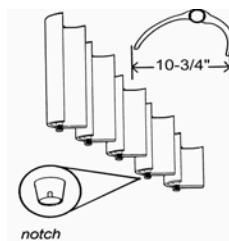

FG-1000

Vertical DE Grids: Full

FG-100x

PG-190x

FG-10xx, FG-12xx

Sq. Ft.	Width	Length	Description	UNICEL P/N
24	11"	12"	American, Hayward, Pac-Fab, Sta-Rite, Astral	FG-1002
36	11"	18"	American, Hayward, Pac-Fab, Sta-Rite, Astral, Waterway, Jacuzzi	FG-1003
48	11"	24"	American, Hayward, Pac-Fab, Sta-Rite, Jandy, Astral, Waterway, Jacuzzi	FG-1004
60	11"	30"	American, Hayward, Pac-Fab, Sta-Rite, Jandy, Astral, Waterway, Jacuzzi	FG-1005
72	11"	36"	American, Hayward, Pac-Fab, Sta-Rite, Jacuzzi	FG-1006
24	11"	12"	American, Hayward, Pac-Fab - SET 7 full + 1 partial	FS-2002
36	11"	18"	American, Hayward, Pac-Fab - SET 7 full + 1 partial	FS-2003
48	11"	24"	American, Hayward, Pac-Fab - SET 7 full + 1 partial	FS-2004
60	11"	30"	American, Hayward, Pac-Fab - SET 7 full + 1 partial	FS-2005
72	11"	36"	American, Hayward, Pac-Fab - SET 7 full + 1 partial	FS-2006
<i>Note: Collar has open slot (2 notches). Length is measured from one end of the grid to the other (collar not included).</i>				
24	10-3/4"	13-5/16"	Premier Atlas (right)	PG-1960
24	10-3/4"	13-5/16"	Premier Atlas (left)	PG-1961
36	10-3/4"	19-3/8"	Premier Atlas (right)	PG-1962
36	10-3/4"	19-3/8"	Premier Atlas (left)	PG-1963
48	10-3/4"	25-3/8"	Premier Atlas (right)	PG-1964
48	10-3/4"	25-3/8"	Premier Atlas (left)	PG-1965
60	10-3/4"	31-5/16"	Premier Atlas (right)	PG-1966
60	10-3/4"	31-5/16"	Premier Atlas (left)	PG-1967
72	10-3/4"	37-5/16"	Premier Atlas (right)	PG-1968
72	10-3/4"	37-5/16"	Premier Atlas (left)	PG-1969
<i>Note: Collar has single notch and is covered with a white adapter. Length is measured from collar notch to opposite end of grid</i>				
24	10-3/4"	13-5/16"	Purex	FG-1224
36	10-3/4"	19-3/8"	Purex	FG-1236
48	10-3/4"	25-3/8"	Purex	FG-1248
60	10-3/4"	31-5/16"	Purex	FG-1260
72	10-3/4"	37-5/16"	Purex	FG-1272
24	10-3/4"	13-5/16"	Purex - SET of 8	FS-2224
36	10-3/4"	19-3/8"	Purex - SET of 8	FS-2236
48	10-3/4"	25-3/8"	Purex - SET of 8	FS-2248
60	10-3/4"	31-5/16"	Purex - SET of 8	FS-2260
72	10-3/4"	37-5/16"	Purex - SET of 8	FS-2272
<i>Note: Collar has single notch and is covered with a black adapter. Length is measured from collar notch to opposite end of grid</i>				
24	10-3/4"	13-1/2"	Swimrite, Premier Atlas	FG-1024
36	10-3/4"	19-5/8"	Swimrite, Premier Atlas	FG-1036
48	10-3/4"	25-5/8"	Swimrite, Premier Atlas	FG-1048
60	10-3/4"	31-3/4"	Swimrite, Premier Atlas	FG-1060
72	10-3/4"	37-3/4"	Swimrite, Premier Atlas	FG-1072
<i>Note: Collar has single notch and is covered with a white adapter. Length is measured from collar notch to opposite end of grid.</i>				