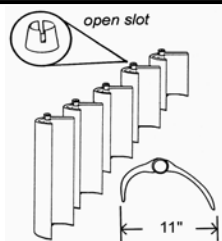

FG-1000

Vertical DE Grids: Full

FG-100x