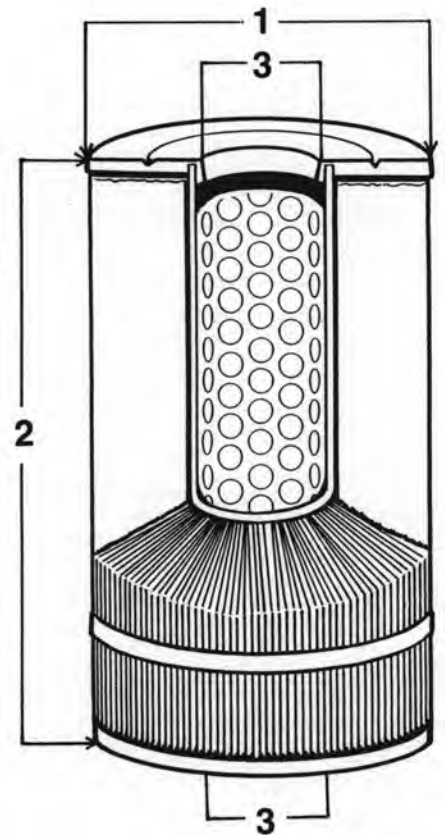

2021

5051

REPLACEMENT GUIDE

END CAP CONFIGURATIONS

HOW TO FIND A FILTER CARTRIDGE REPLACEMENT USING THE UNICEL REPLACEMENT GUIDE

1. Measure the outside diameter of the cartridge (in inches, +/- 1/32").
2. Measure the cartridge length (in inches, +/- 1/16") including end caps but excluding any handles or other extensions. Unicel recommends measuring through the center (if possible) rather than along the outside edge.
3. Identify the cartridge outside edge end cap configuration using the chart on the opposing page. If the top and/or bottom is "open," measure the inside diameter (in inches, +/- 1/32") of the top and/or bottom.
4. Record the OEM name and model of the filter the cartridge came out of (if possible).
5. Count the number of pleats (+/- 2) and note whether there is a center core or not.

The information gathered in 1-5 above can then be used to identify a proper replacement. On pages 1 to 21 of the Replacement Guide, Unicel cartridges are grouped into "series" based on the outer diameter (O.D.) of the cartridge. For example, the 2000 Series is comprised of cartridges between 2 and 2.99 inches in O.D.; the 9000 Series is comprised of cartridges with an O.D. of 9 inches or greater. *Note that if the cartridge O.D. is either, for example, 4-15/16" or 6-15/16" it may be necessary to check the next series, the 5000 Series and 7000 Series, respectively.*