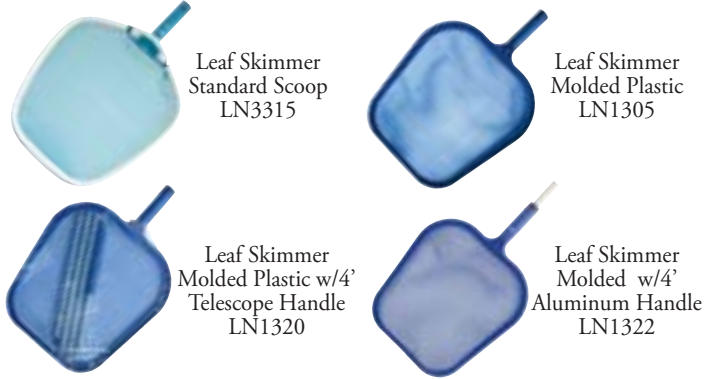

18" Classic All-Purpose Brush,
Poly Bristles - BR2016P

10" Classic Algae Brush
Stainless Steel Bristles
BR2010S

Plastic Handles

17" Classic All Purpose
Brush, Poly Bristles
BR1016P

9" Classic All Purpose
Brush, Poly Bristles
BR1010P

Nets

Leaf Rake
Wide Scoop
LN3330

Leaf Rake
Soft Vinyl Rim,
LN2323

Leaf Rake
Molded Plastic
LN1304

Skimmers

Leaf Skimmer
Standard Scoop
LN3315

Leaf Skimmer
Molded Plastic
LN1305

Leaf Skimmer
Molded Plastic w/4'
Telescope Handle
LN1320

Leaf Skimmer
Molded w/4'
Aluminum Handle
LN1322

Tile Brushes

Lock Slot

Tile Brush with Attached 5' Pole

Medium Scrub Pad..... BR4000
Coarse Scrub Pad BR4001

Quick Clip Tile Brush

Fits All Telescoping Pool Poles
Medium Scrub Pad..... BR4002
Coarse Scrub Pad BR4003