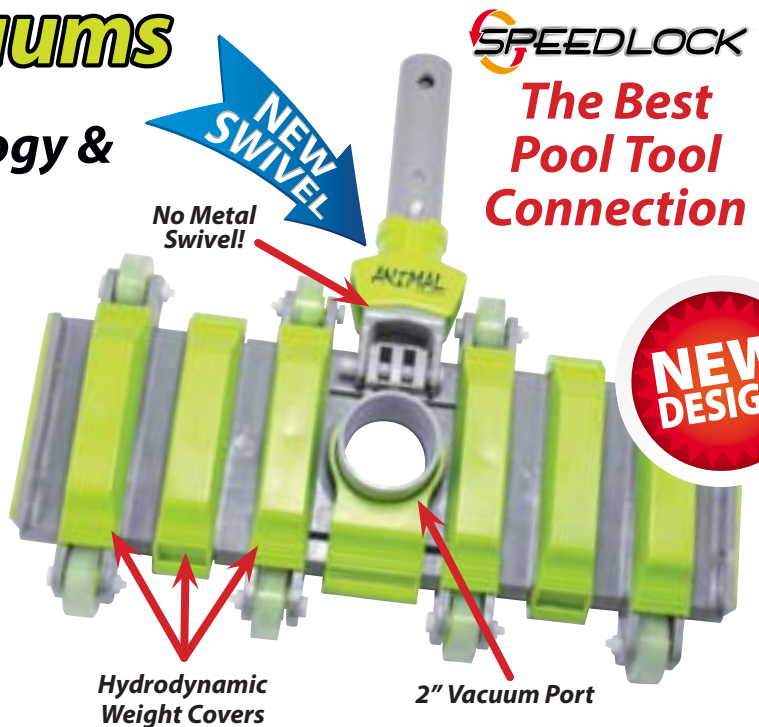

SPEEDLOCK
The Best Pool Tool Connection

Need a hose for your vacuum? We offer a variety of products on page 9.