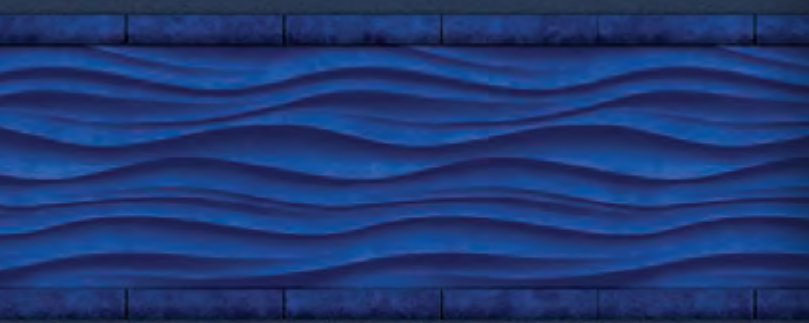

*Only From
Loop-Loc® Exclusive*

ANTIGUA

W/COBALT KONTIKI BOTTOM

They say that on Antigua, life is a beach. Bring that fabulous free and easy feel to your own private refuge.

*Only From
Loop-Loc® Exclusive*

BARBUDA

W/COBALT KONTIKI BOTTOM

There's no better way to chase away the blues than by relaxing in a deep blue oasis. Take the plunge!

**Brilliant Blue Base/Available in 20 & 28 mil.
Cobalt Kontiki textured step available.**

**Brilliant Blue Base/Available in 20 & 28 mil.
Cobalt Kontiki textured step available.**