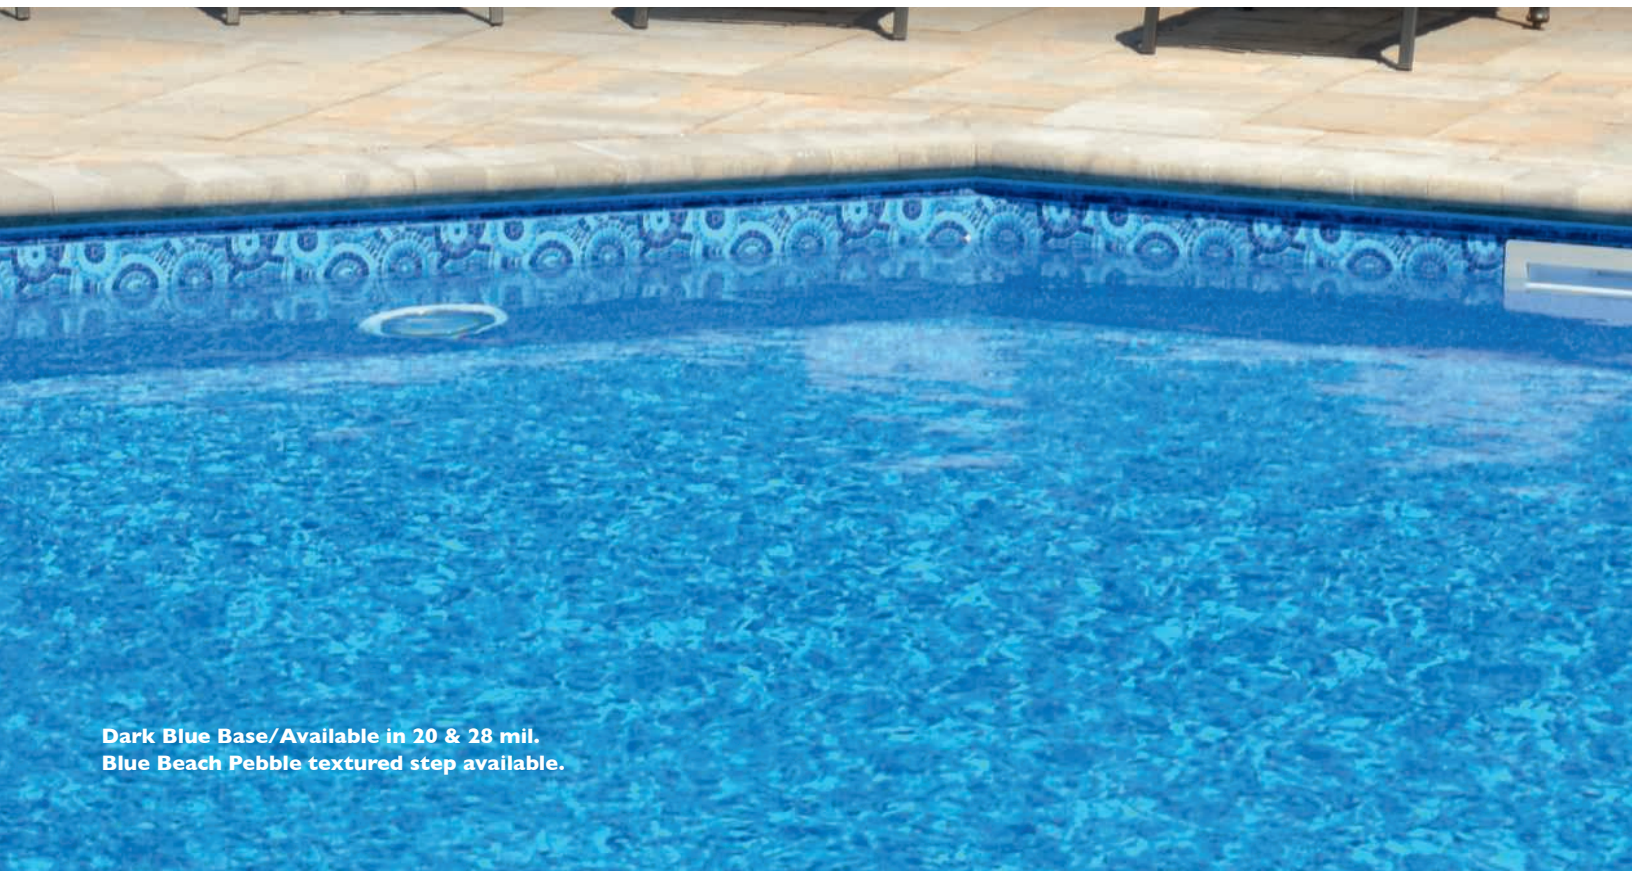

White Base/Available in 20 & 28 mil.
Marine Sparkle textured step available.

*Only From
Loop-Loc® Exclusive*

MYKONOS

W/BLE BEACH PEBBLE BOTTOM

True to the island “jewel” of the Aegean Sea for which it’s named, this stunning creation brings a beautiful deep blue to your backyard retreat.