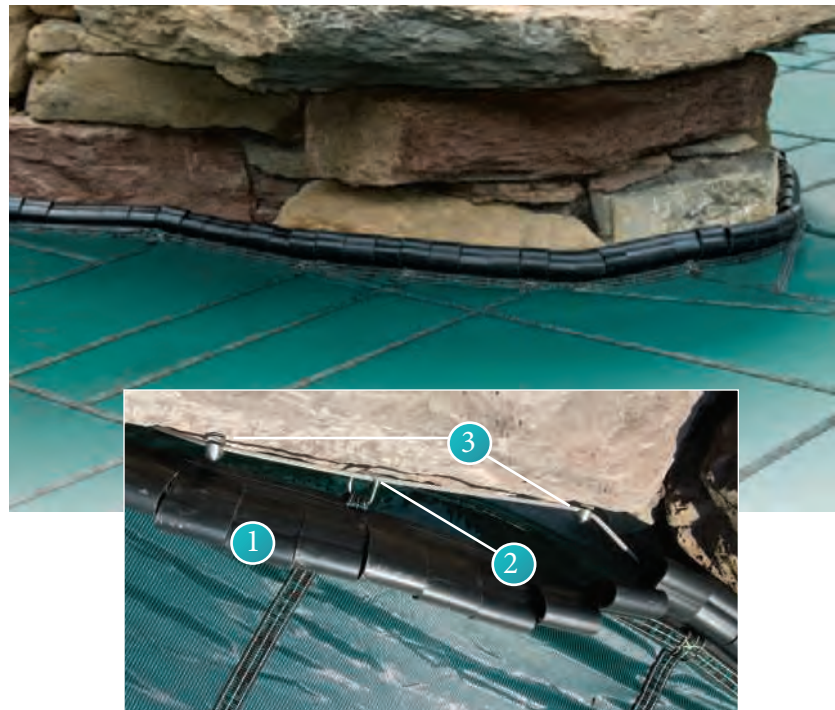

Introducing DECK-LOC™

The first NO-DRILL anchor system for composite decks.

Now you can install a pool cover on composite decking without drilling a single hole. DECK-LOC anchors secure in seconds by simply turning the clamps until they lock under the deck boards. Removing them for storage is just as easy, leaving the pool deck pristine and unscarred, because the only hole in your deck should be your pool.

Patented under U.S. Patent application 16/200,929.

UNIQUE SOLUTIONS FOR ONE-OF-A-KIND POOLS

CABLE-LOC®

WE'VE RAISED THE BAR ON RAISED WALL INSTALLATION.

Installing LOOP-LOC® safety covers on pools with raised walls is now a whole lot easier for you ... and a more beautiful experience for your customers. Our innovative new CABLE-LOC treatment features 33% fewer anchors, flexible anchor positioning for much faster installation, exceptional quality materials, and a sleek new look homeowners will love!

1. New smaller-profile SAFEDGE® Safety Barrier is segmented to better adapt to walls
2. Aircraft-quality stainless steel cable has 5,000 lb. break strength
3. Maximum 18" anchor spacing

PROTECT-A-GAP®

THE SAFEST, SIMPLEST WAY TO CLOSE GAPS CREATED BY RAISED SPAS.

LOOP-LOC's PROTECT-A-GAP technology is the perfect safety cover solution for raised spas, waterfalls, rises or any obstruction higher than 9", where a two-cover treatment is not desired. It is easy to install and can be "field fit" to provide the most secure gap barrier for each cover. Plus, the materials are flexible enough to provide a close fit on virtually any shape. With PROTECT-A-GAP, you can feel confident that your pool will remain safe and secure.