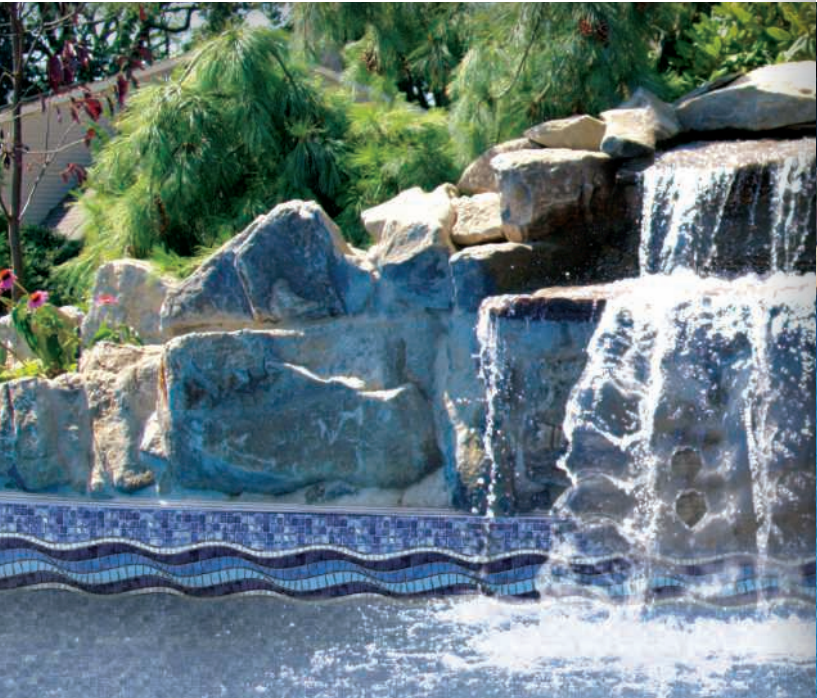

**Gray Base/Available in 28 mil. only.
Slate Mosaic Cove textured step available.**

Cherished Favorites

BALI

W/MOSAIC OCEAN BOTTOM

An island paradise of pristine beaches, refreshing ocean breezes and cascading waters are brought to life in your backyard.