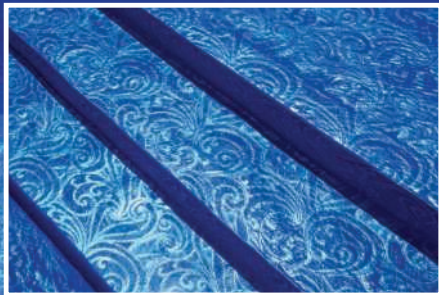

SHIMMERING SEAWAVES

Touch and feel the difference in the first fully textured and embossed designer vinyl liner ever! Infused with iridescent inks, it glitters and sparkles. Exclusively from LOOP-LOC®, this Embossed **PearlEssence®** pattern is simply brilliant!

First Place Golden Cylinder Award Winner.