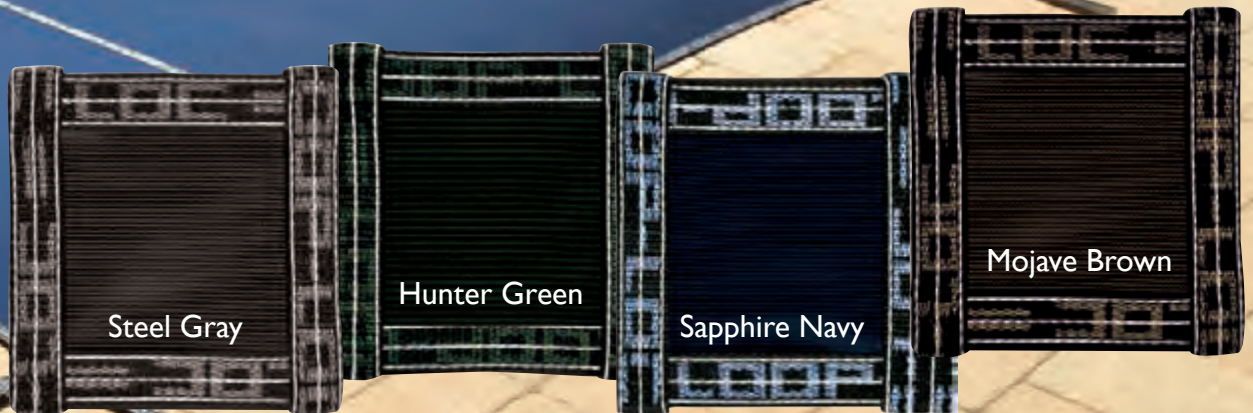

- Ultimate light blocking to deter algae growth
- Super-strong, quick-draining mesh
- 50% lighter than solid covers for easy handling
- Available in Hunter Green, Sapphire Navy, Mojave Brown and Steel Gray