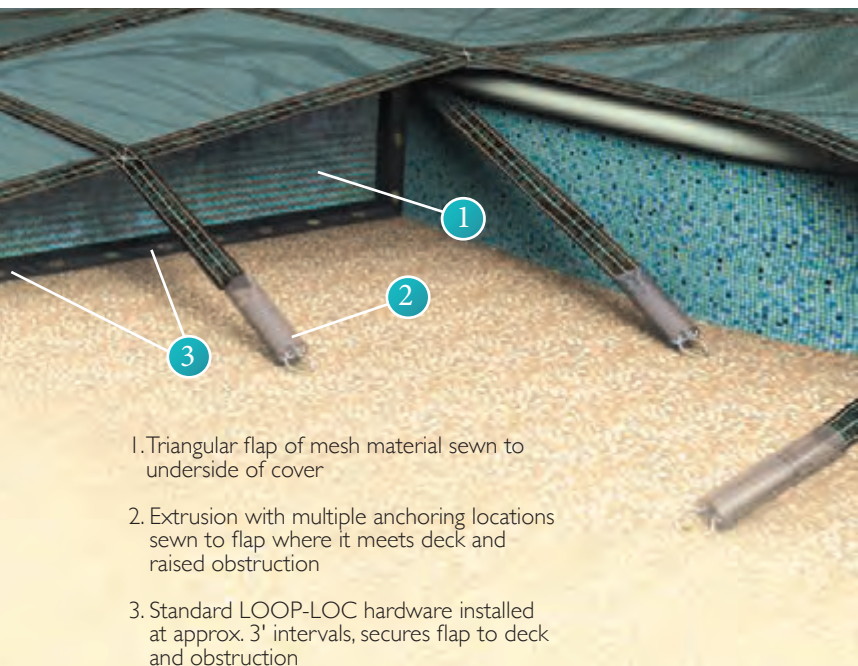

Introducing DECK-LOC™

The first NO-DRILL anchor system for composite decks.

Now you can install a pool cover on composite decking without drilling a single hole. DECK-LOC anchors secure in seconds by simply turning the clamps until they lock under the deck boards. Removing them for storage is just as easy, leaving the pool deck pristine and unscarred, because the only hole in your deck should be your pool.

Patented under U.S. Patent application 16/200,929.

UNIQUE SOLUTIONS FOR ONE-OF-A-KIND POOLS

CABLE-LOC®

WE'VE RAISED THE BAR ON RAISED WALL INSTALLATION.

Installing LOOP-LOC® safety covers on pools with raised walls is now a whole lot easier for you ... and a more beautiful experience for your customers. Our innovative new CABLE-LOC treatment features 33% fewer anchors, flexible anchor positioning for much faster installation, exceptional quality materials, and a sleek new look homeowners will love!

1. New smaller-profile SAFEDGE® Safety Barrier is segmented to better adapt to walls
2. Aircraft-quality stainless steel cable has 5,000 lb. break strength
3. Maximum 18" anchor spacing

PROTECT-A-GAP®

THE SAFEST, SIMPLEST WAY TO CLOSE GAPS CREATED BY RAISED SPAS.

LOOP-LOC's PROTECT-A-GAP technology is the perfect safety cover solution for raised spas, waterfalls, rises or any obstruction higher than 9", where a two-cover treatment is not desired. It is easy to install and can be "field fit" to provide the most secure gap barrier for each cover. Plus, the materials are flexible enough to provide a close fit on virtually any shape. With PROTECT-A-GAP, you can feel confident that your pool will remain safe and secure.