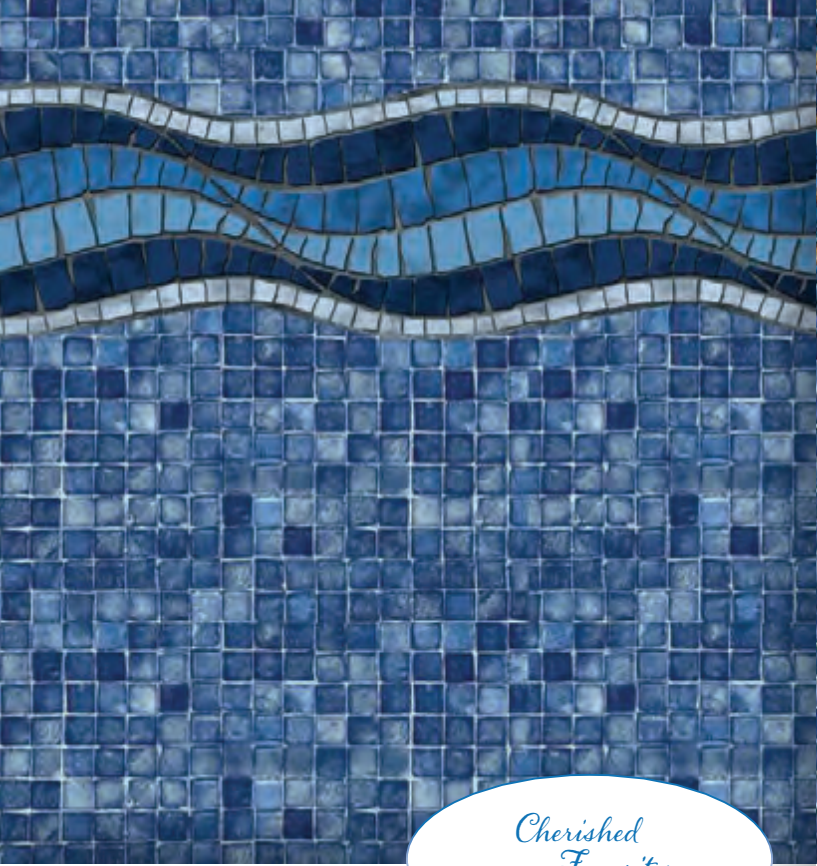

Cherished Favorites

BALI

W/MOSAIC OCEAN BOTTOM

An island paradise of pristine beaches, refreshing ocean breezes and cascading waters are brought to life in your backyard.