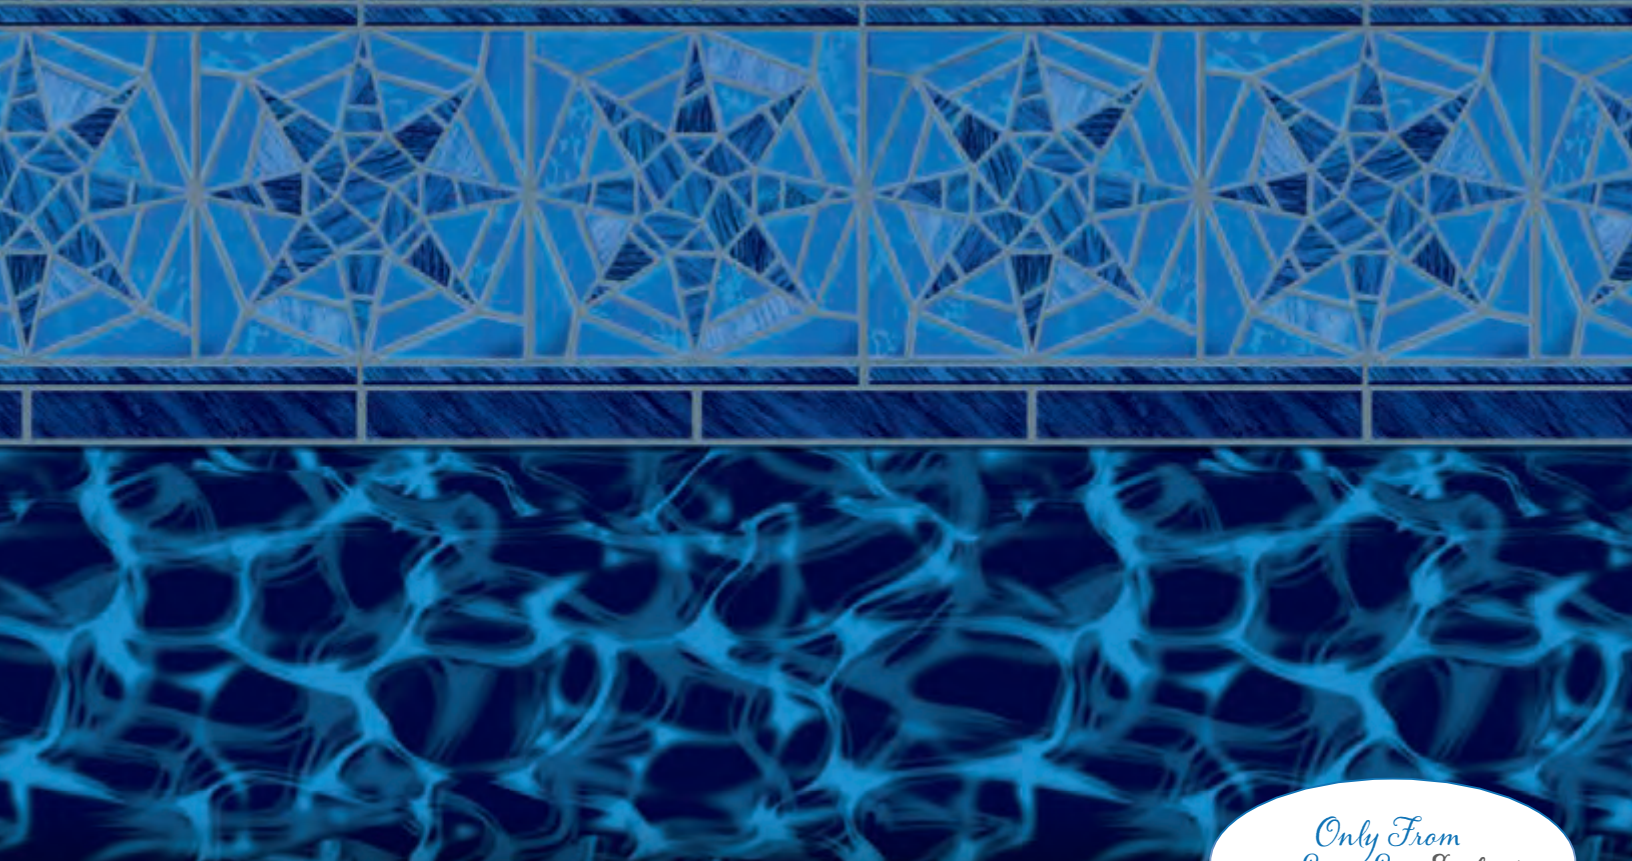

*Only From
Loop-Loc® Exclusive*

STELLA MARIS

W/INDIGO SEAS BOTTOM

A repeating depiction of the Star of the Sea – the mystical guiding star of mariners for centuries.