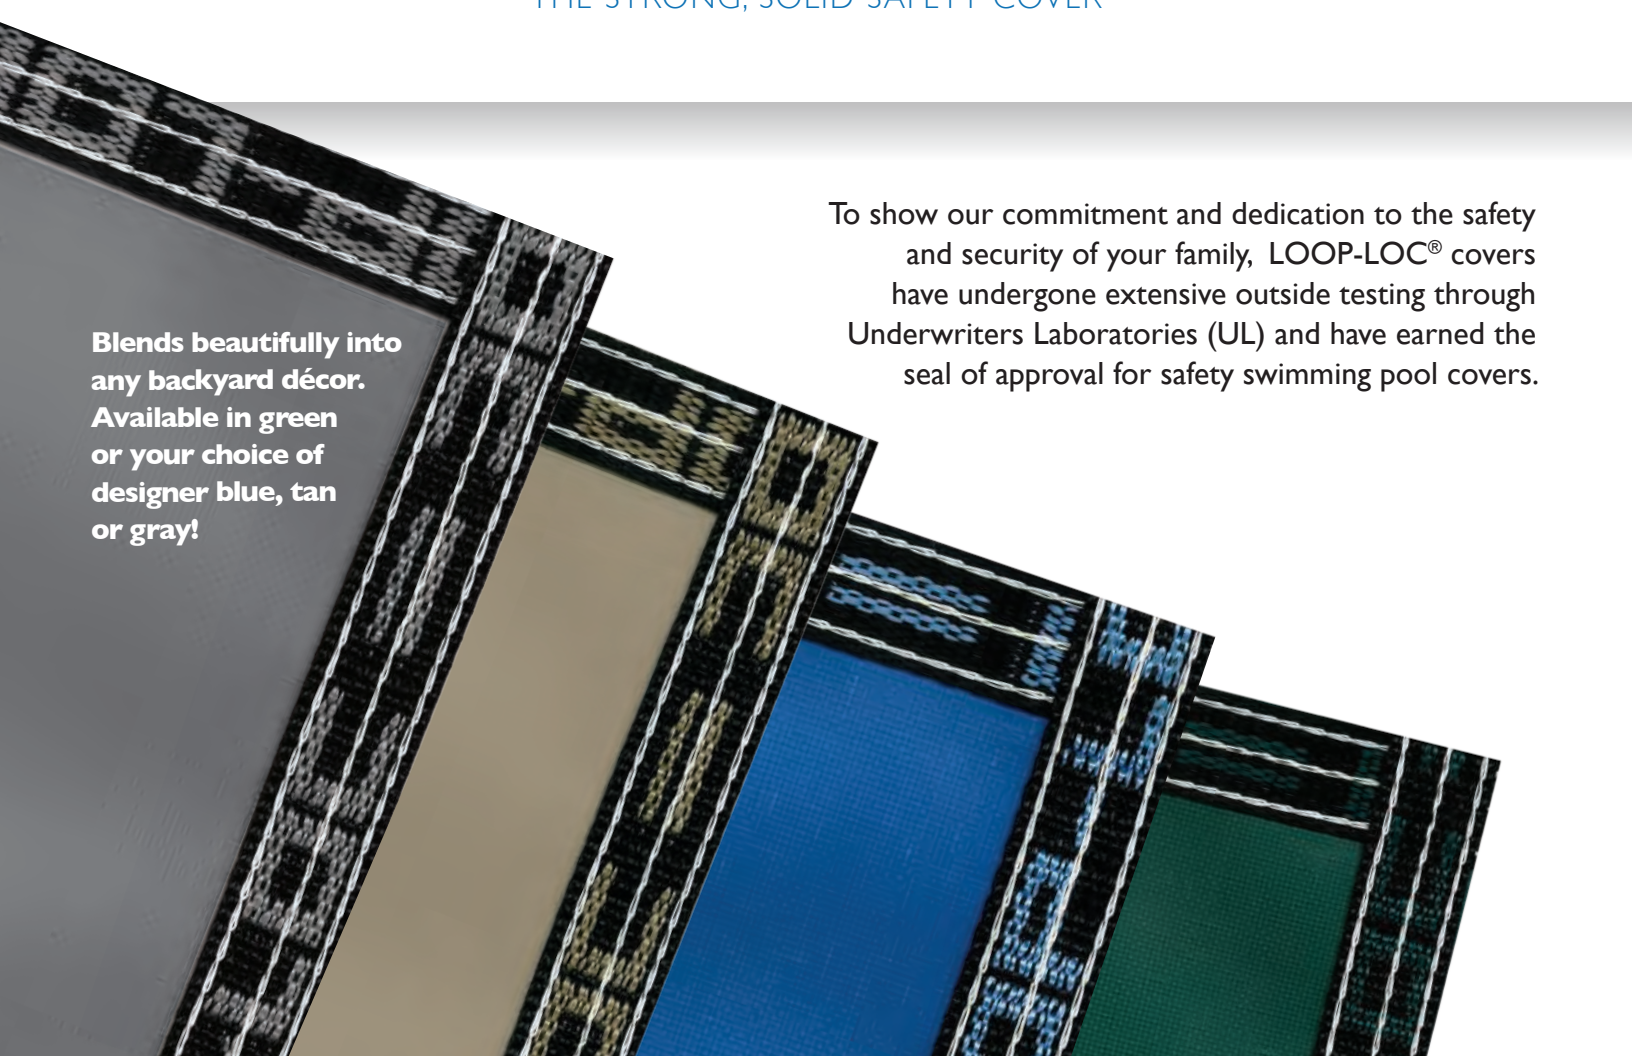

Preview any LOOP-LOC Safety Cover with our Mirage Pool Visualizer at LoopLoc.com/Mirage.

Our ULTRA-LOC III Solid Safety Pool Covers Feature:

- Premium coated vinyl material with enhanced 100% polyester rip-stop scrim
- Super-strong, durable material
- Fast, easy draining with optional mesh drainage panels
- Unlike traditional solid water bag covers, there is no scrubbing or maintenance required
- Fits any pool or spa perfectly, from a simple square to a complex installation with a custom cover
- LOOP-LOC covers not only meet, but exceed, ASTM standards for Safety Swimming Pool Covers F 1346-91

Manual Safety Cover
In accordance with ASTM
Standard F 1346-91

COVER ABOVE IS GRAY ULTRA-LOC[®] III

ULTRA-LOC[®] III

THE STRONG, SOLID SAFETY COVER

**Blends beautifully into
any backyard décor.
Available in green
or your choice of
designer blue, tan
or gray!**

- Ultimate light blocking to deter algae growth
- Super-strong, quick-draining mesh
- 50% lighter than solid covers for easy handling
- Available in Hunter Green, Sapphire Navy, Mojave Brown and Steel Gray