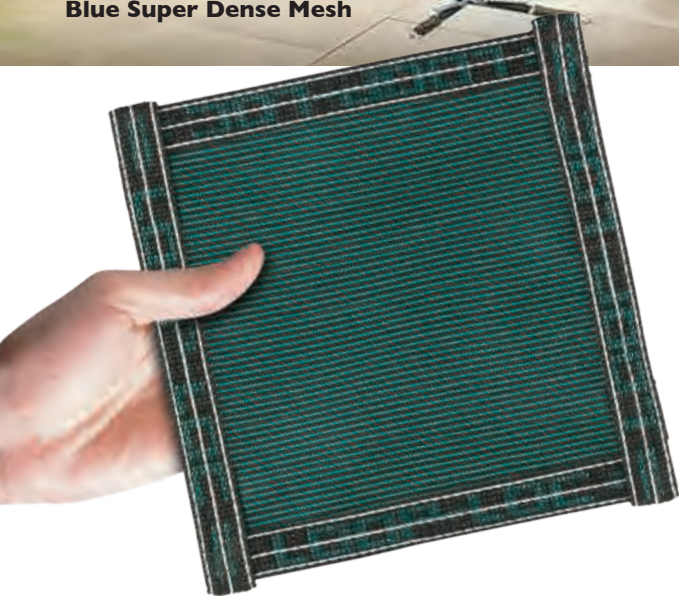

Blue Super Dense Mesh

- Blocks virtually all sunlight
- Lets rain and melting snow easily drain through

SUPER DENSE MESH DESIGNER COLOR SERIES

[#AskForTheElephant](#)

PROTECT YOUR FAMILY WITH THE ONLY MESH
POOL COVER THAT PASSED THE ELEPHANT TEST.

You'll probably never need a pool cover safe and strong enough to support the weight of "Bubbles," the African elephant (seen on the cover). But imagine how safe you'll feel owning the only pool cover that's proven it can: the LOOP-LOC® Safety Swimming Pool Cover.