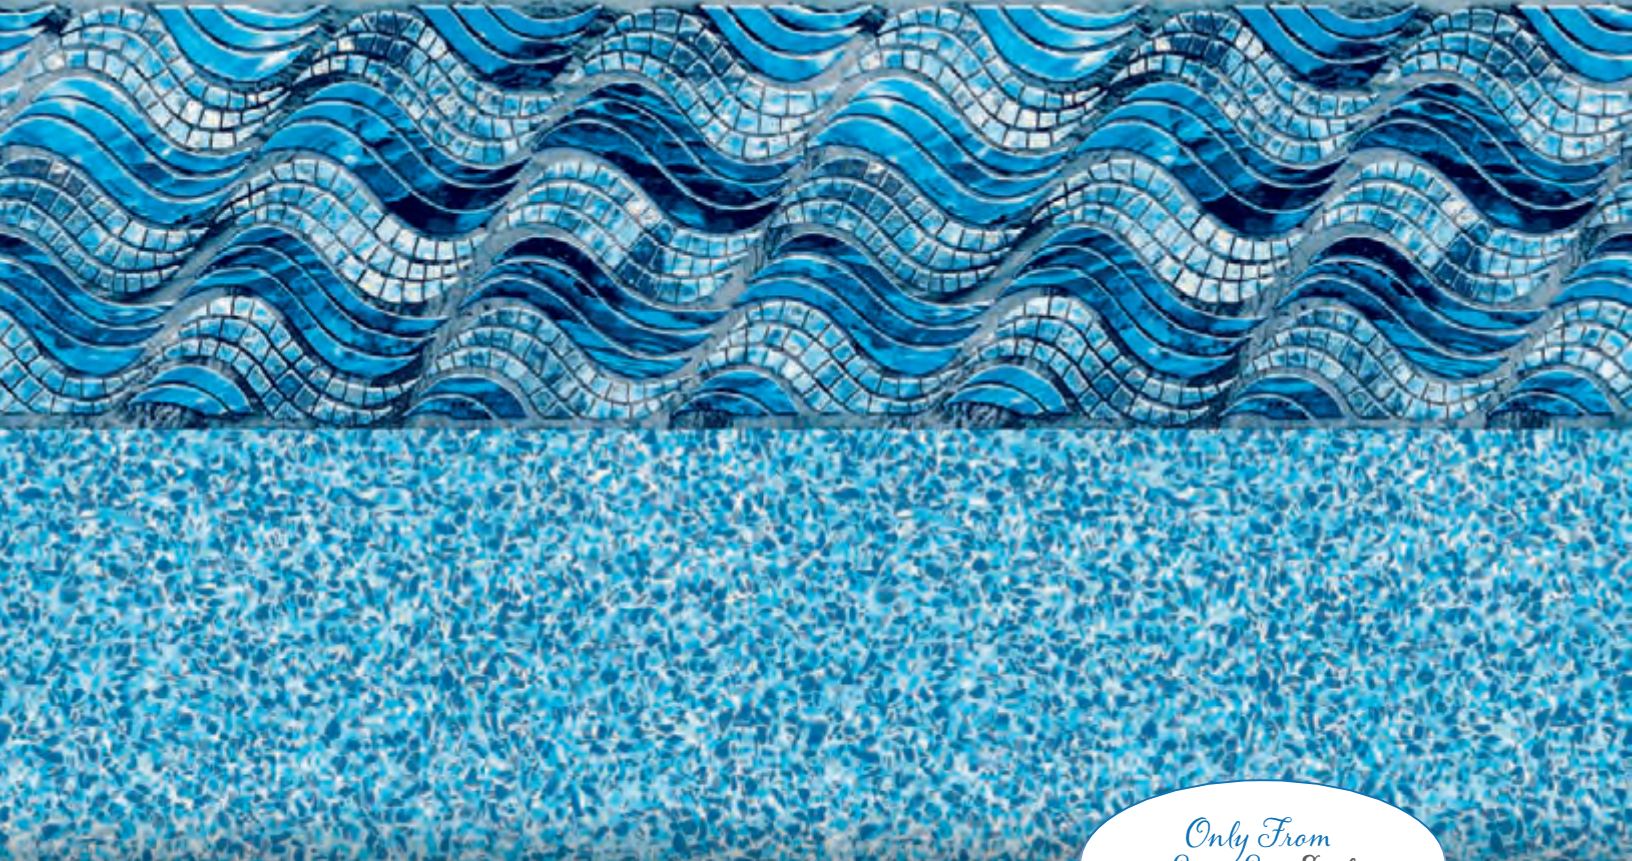

*Only From
Loop-Loc® Exclusive*

BENGAL BAY

W/ LAPIS QUARTZ BOTTOM

Drift along on the gentle lapping waves of Bengal Bay, and dream of exotic destinations where crystal blue waters await and jewel-tone lapis quartz glistens below the surface.