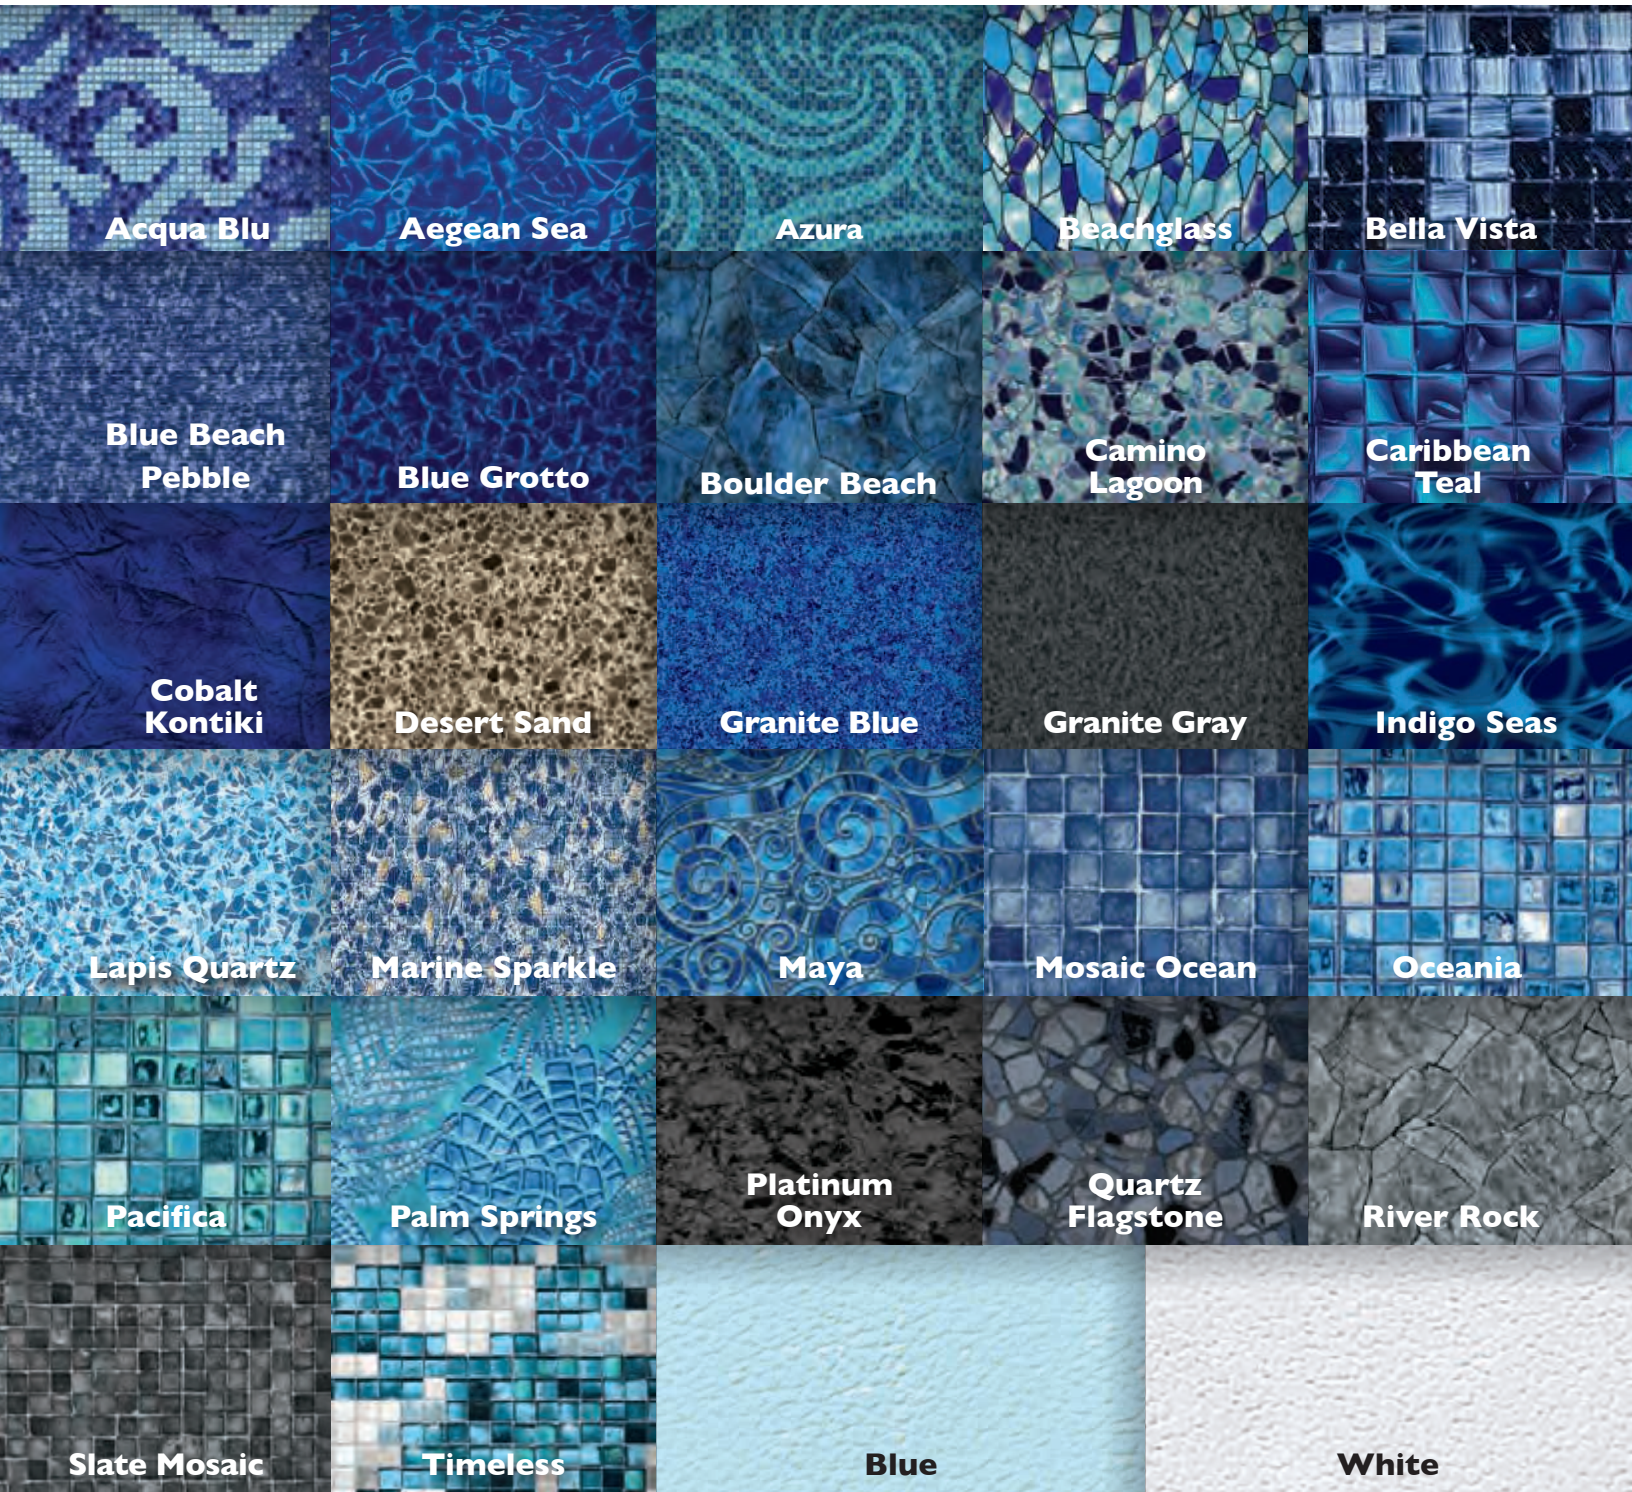

**Brilliant Blue Base/Available in 20 & 28 mil.
Aegean Sea textured step available.**

*Only From
Loop-Loc® Exclusive*

RAVELLO

W/AEGEAN SEA BOTTOM

The enchanting blue waters of the Aegean Sea blend with charming Romanesque designs to bring an atmosphere of Continental style and charm.

**Brilliant Blue Base/Available in 20 & 28 mil.
Aegean Sea textured step available.**

*Only From
Loop-Loc® Exclusive*

CAMBRIDGE

W/DESERT SAND BOTTOM

With the elegance of an ageless design, our Cambridge pattern is reminiscent of the English countryside, with the natural earth tone colors denoting resilience and steadiness.

**Tan Base/Available in 20 & 28 mil.
Desert Sand textured step available.**

TEXTURED PATTERNS

TEXTURED PATTERNS AVAILABLE IN 26 MIL. FOR POOL STEP AND BENCH APPLICATIONS.

SOLID PATTERNS

Arctic White
Available in 28 mil. only.

European Blue
Available in 28 mil. only.

Granite Gray
Available in 28 mil. only.

Light Gray
Available in 28 mil. only.

Montauk Blue
Available in 20 mil. and 28 mil.

Steel Gray
Available in 20 mil. only.

Tan
Available in 30 mil. only.