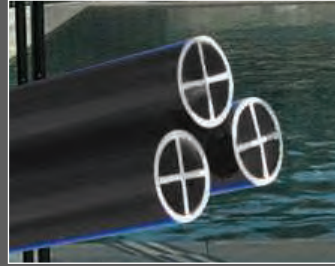

BUILT FOR STRENGTH, BUILT TO LAST.

**High Quality
Construction**

**Easy Setup
and Removal**

**Premium
Aluminum Poles**

**Convenient and
Hassle-Free**

When it comes to keeping kids safe, there is no substitute for adult supervision, but no parent can be everywhere, every minute. **BABY-LOC®** is a convenient, cost-effective additional layer of protection to prevent access to pools by toddlers. Plus, it's built strong, built to last, and can be put up or taken down in mere minutes!