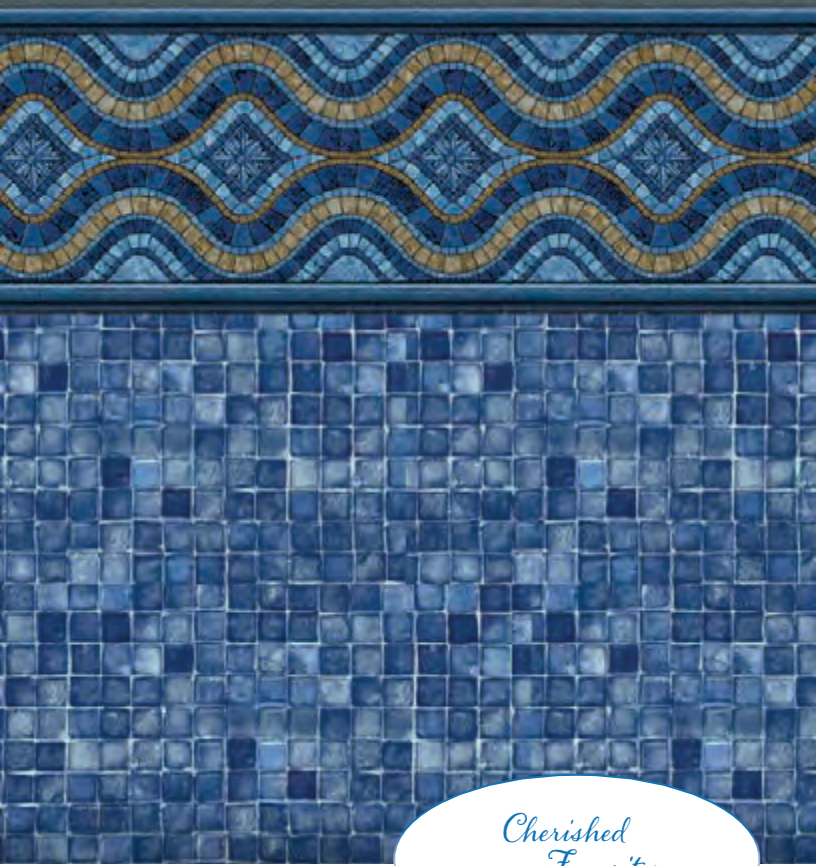

Cherished Favorites

SANTA FE

W/MOSAIC OCEAN BOTTOM

Bring a bold statement of style to any pool by evoking the charm and sophistication of Santa Fe, and pay homage to the sun gods of the Southwest!