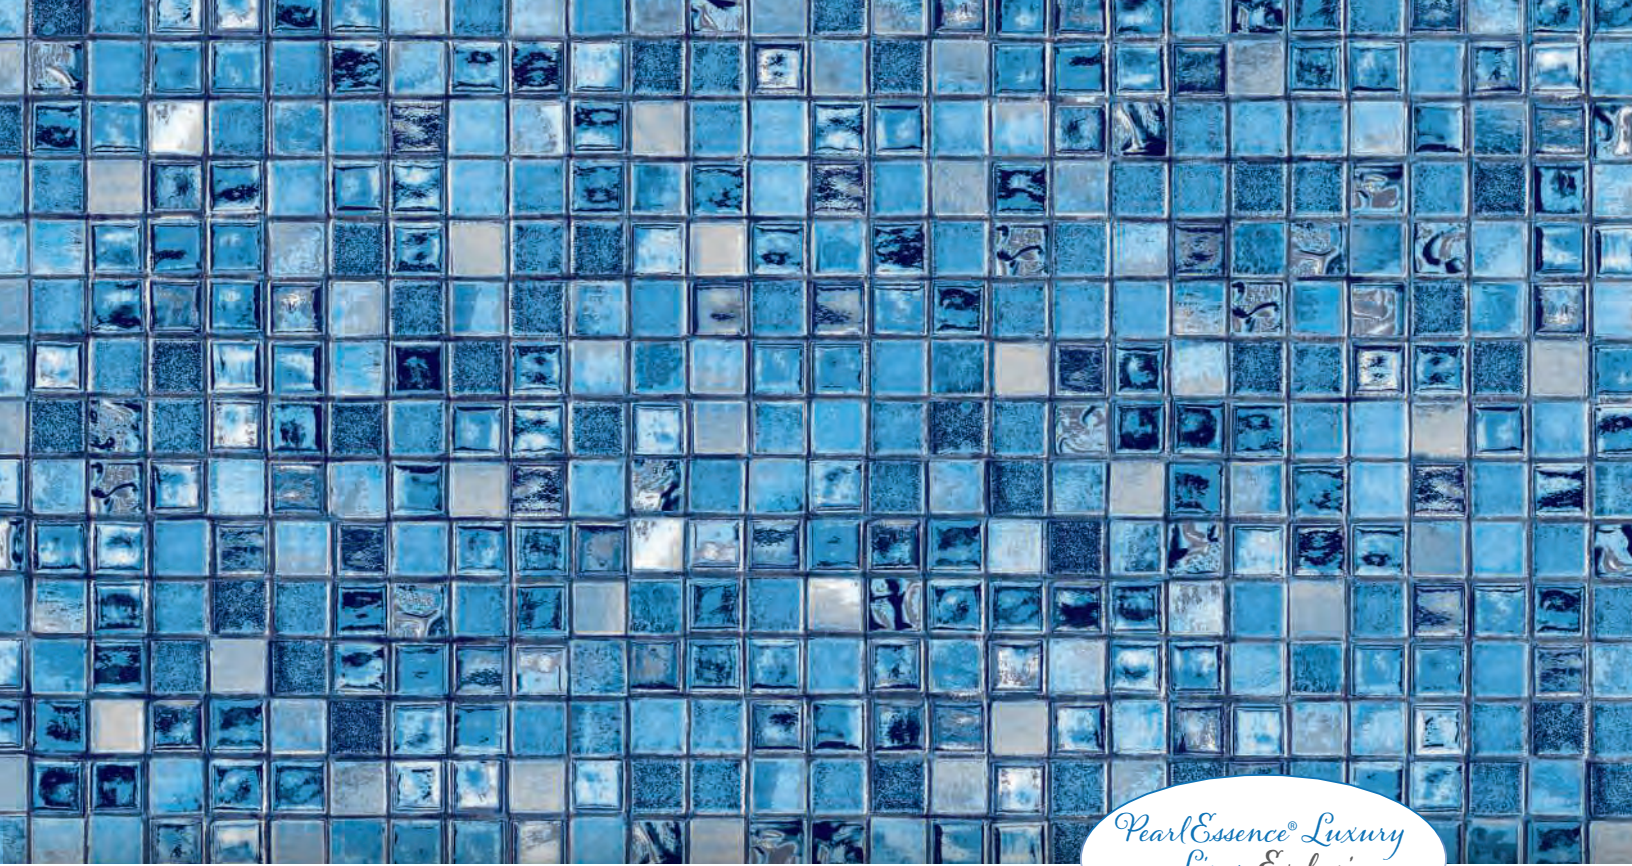

*PearlEssence® Luxury
Liner Exclusive*

OCEANIA

The jeweled tones of our light-refracting **PearlEssence®** tile pattern bring an added luster and a spa-like quality to your indulgent oasis.