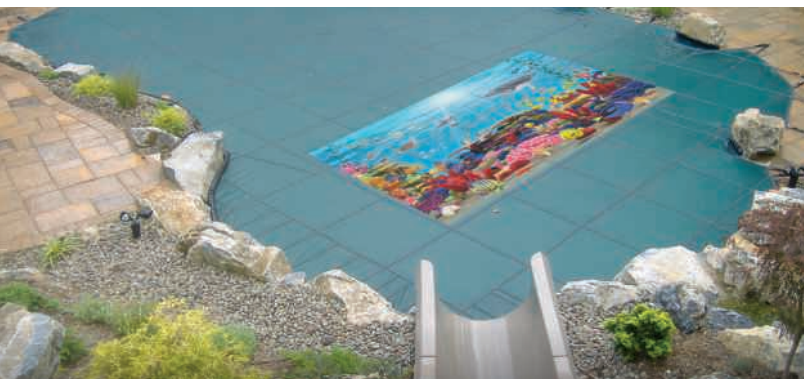

LOGO-LOC™

Now you can customize your pool cover with a statement that's all about you with LOGO-LOC. Want to personalize your cover by adding family, favorite destinations, pets, monograms? Send a photo. Want to promote your hotel, brand, condominium, business? Send us your logo. Thanks to LOGO-LOC, your pool will draw attention to whatever you want to showcase.